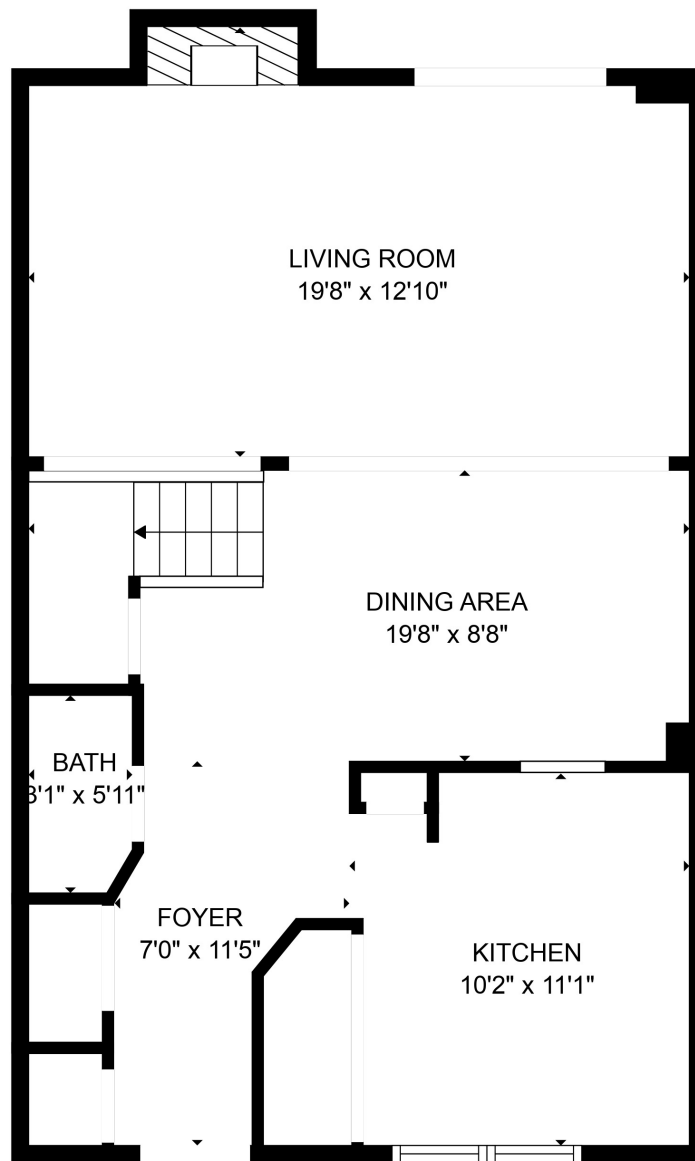

FLOOR 1

FLOOR 2

Total scanned area: 1326 sq. ft

SIZES AND DIMENSIONS ARE APPROXIMATE. ACTUAL MAY VARY.

Total scanned area: 1326 sq. ft

SIZES AND DIMENSIONS ARE APPROXIMATE. ACTUAL MAY VARY.

Total scanned area: 1326 sq. ft

SIZES AND DIMENSIONS ARE APPROXIMATE. ACTUAL MAY VARY.