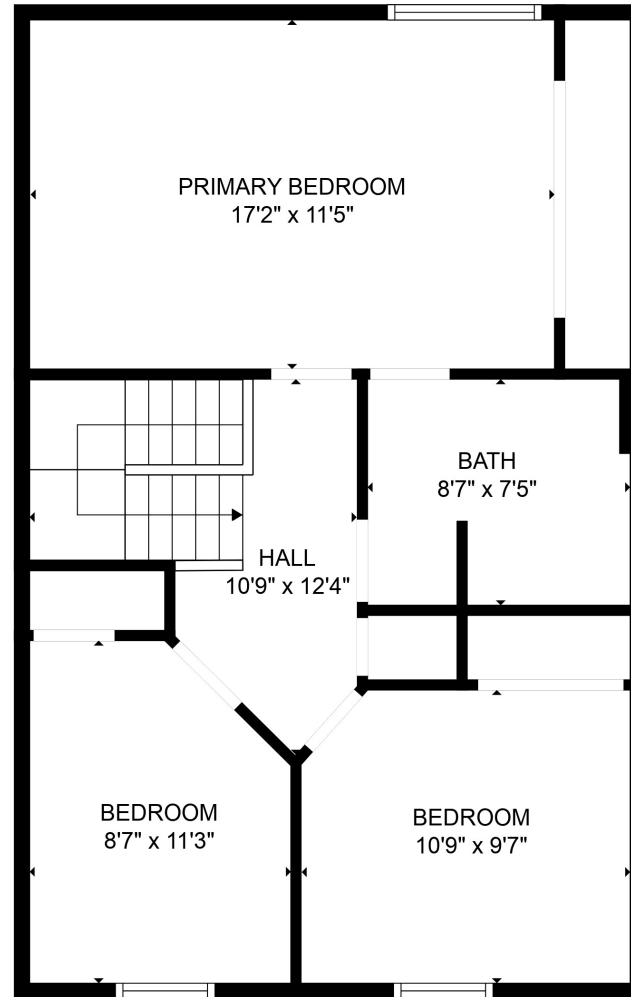

FLOOR 1

FLOOR 2

Total scanned area: 1326 sq. ft

SIZES AND DIMENSIONS ARE APPROXIMATE. ACTUAL MAY VARY.

Total scanned area: 1326 sq. ft

SIZES AND DIMENSIONS ARE APPROXIMATE. ACTUAL MAY VARY.

Total scanned area: 1326 sq. ft

SIZES AND DIMENSIONS ARE APPROXIMATE. ACTUAL MAY VARY.