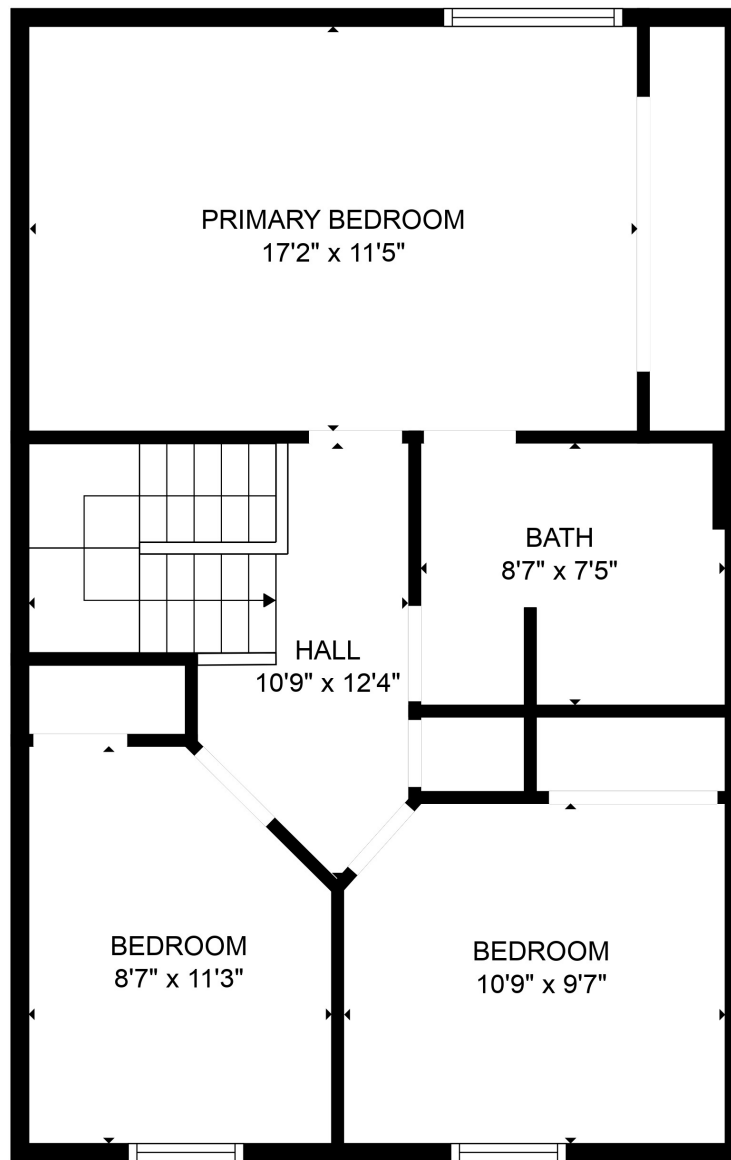

FLOOR 1

FLOOR 2

Total scanned area: 1326 sq. ft

SIZES AND DIMENSIONS ARE APPROXIMATE. ACTUAL MAY VARY.

Total scanned area: 1326 sq. ft

SIZES AND DIMENSIONS ARE APPROXIMATE. ACTUAL MAY VARY.

Total scanned area: 1326 sq. ft

SIZES AND DIMENSIONS ARE APPROXIMATE. ACTUAL MAY VARY.