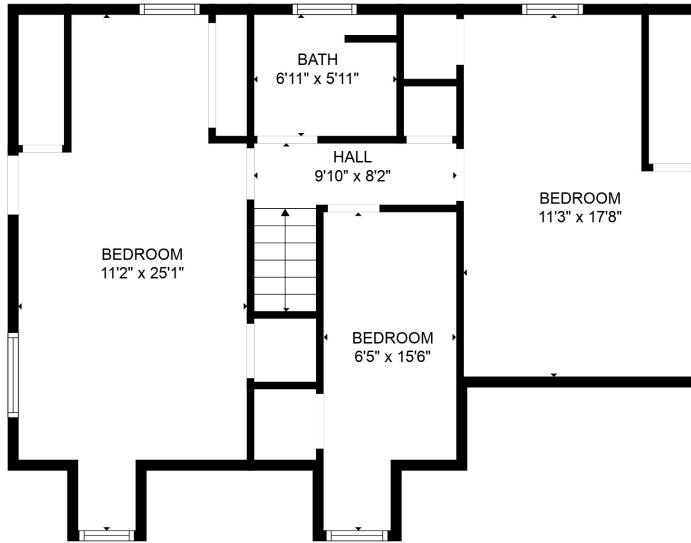

FLOOR 2

FLOOR 3

FLOOR 1

MEASUREMENTS ARE CALCULATED BY CUBICASA TECHNOLOGY. DEEMED HIGHLY RELIABLE BUT NOT GUARANTEED.

ATTIC
9'10" x 19'0"

MEASUREMENTS ARE CALCULATED BY CUBICASA TECHNOLOGY. DEEMED HIGHLY RELIABLE BUT NOT GUARANTEED.