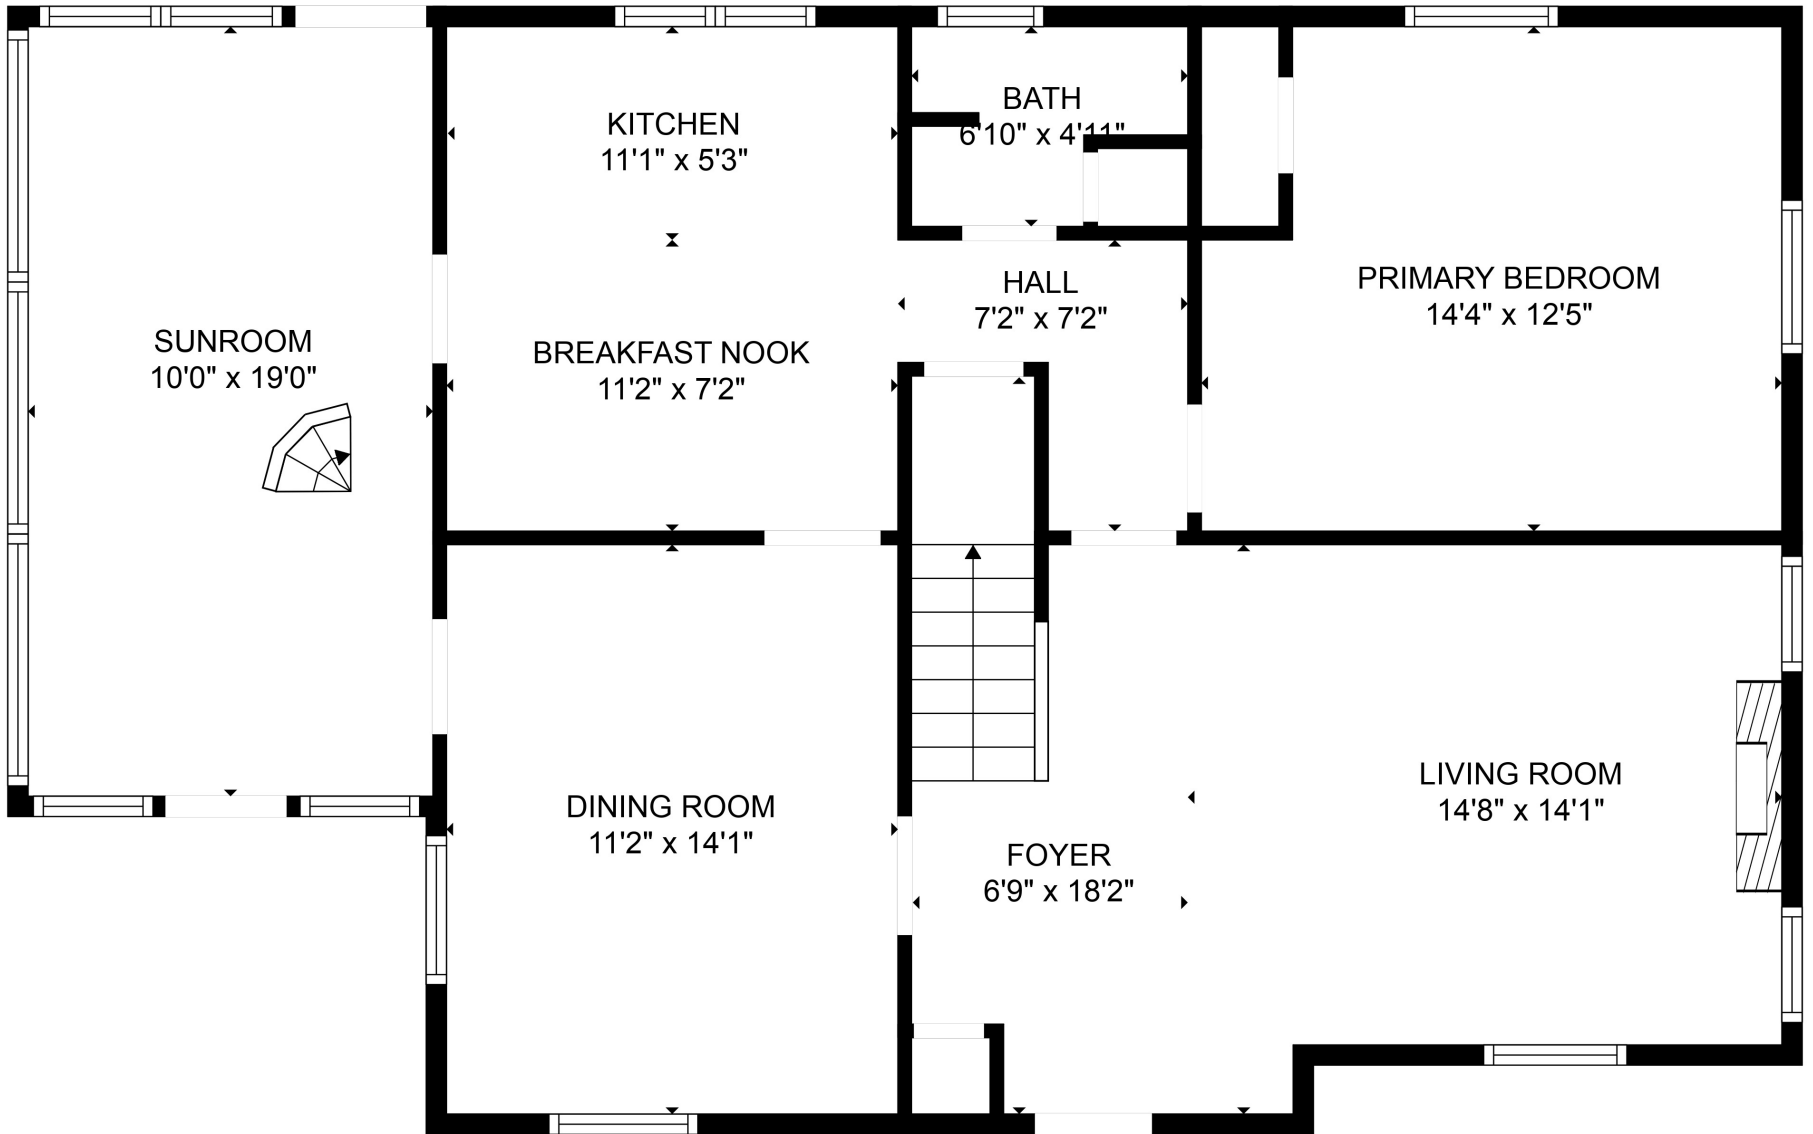

FLOOR 2

FLOOR 3

FLOOR 1

MEASUREMENTS ARE CALCULATED BY CUBICASA TECHNOLOGY. DEEMED HIGHLY RELIABLE BUT NOT GUARANTEED.

ATTIC
9'10" x 19'0"

MEASUREMENTS ARE CALCULATED BY CUBICASA TECHNOLOGY. DEEMED HIGHLY RELIABLE BUT NOT GUARANTEED.