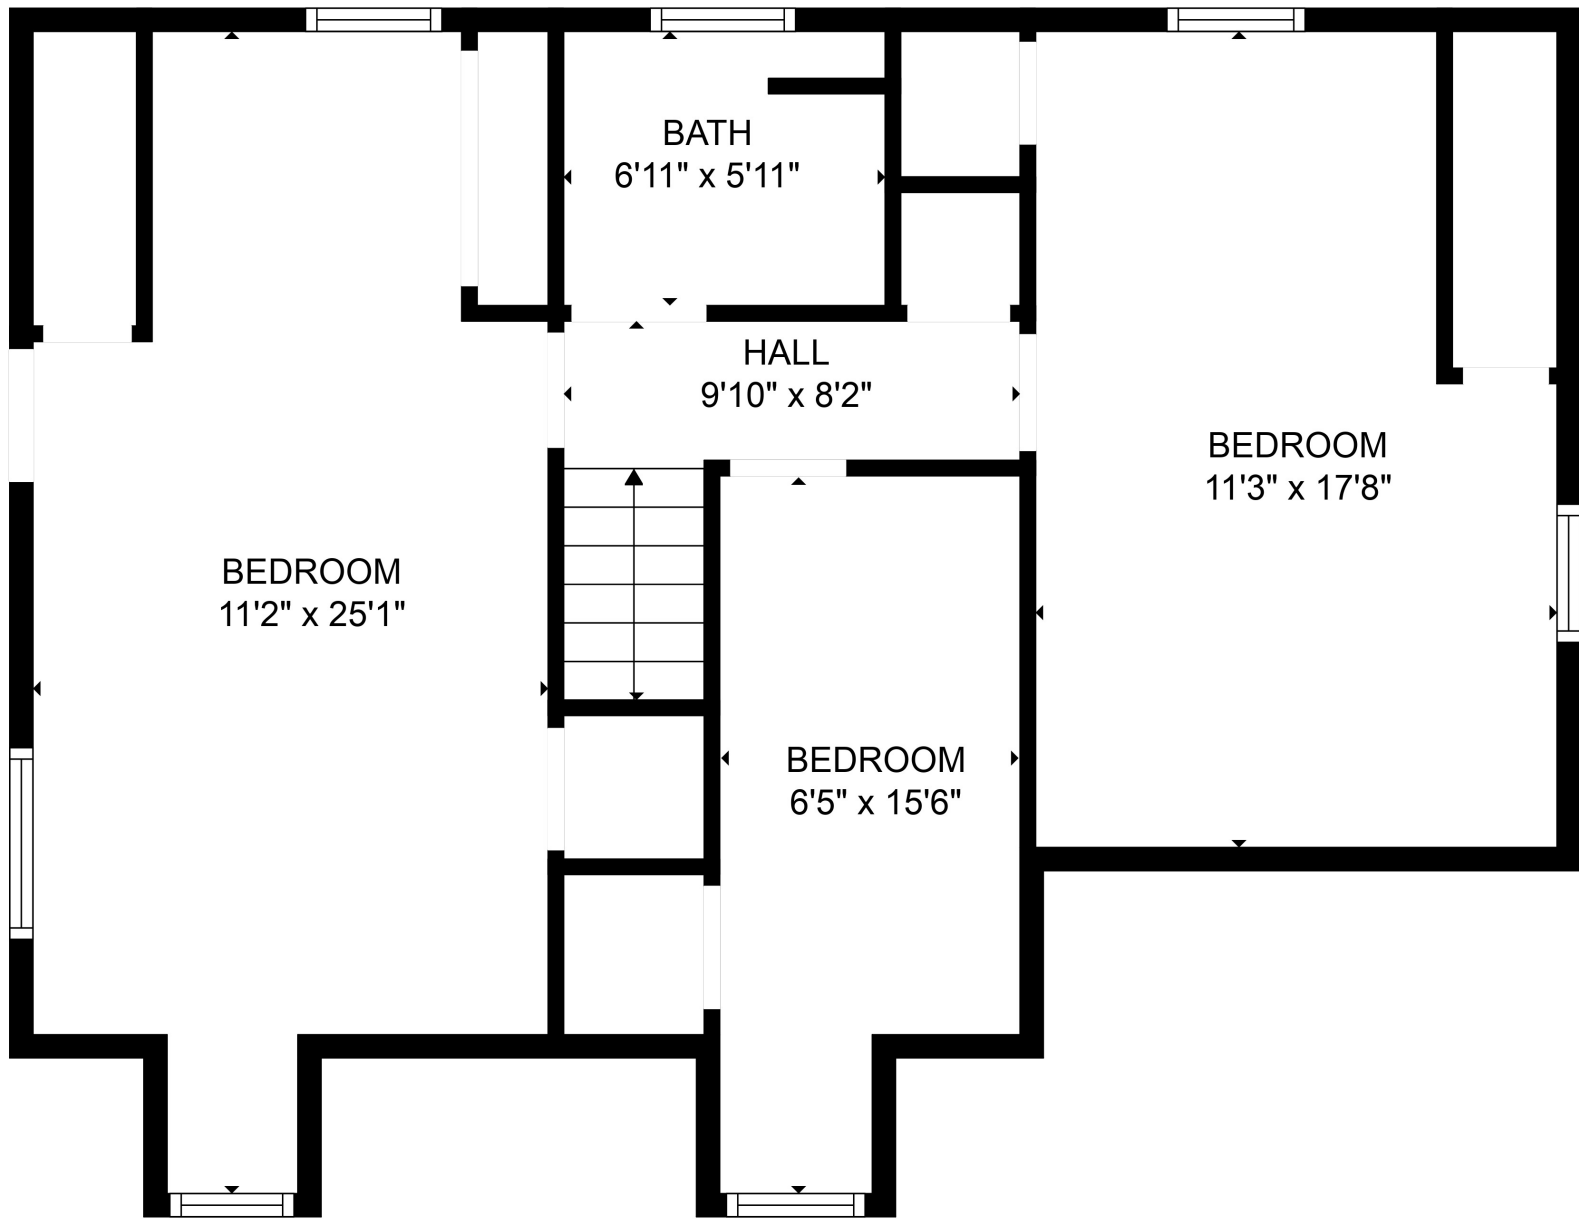

FLOOR 2

FLOOR 3

FLOOR 1

MEASUREMENTS ARE CALCULATED BY CUBICASA TECHNOLOGY. DEEMED HIGHLY RELIABLE BUT NOT GUARANTEED.

ATTIC
9'10" x 19'0"

MEASUREMENTS ARE CALCULATED BY CUBICASA TECHNOLOGY. DEEMED HIGHLY RELIABLE BUT NOT GUARANTEED.