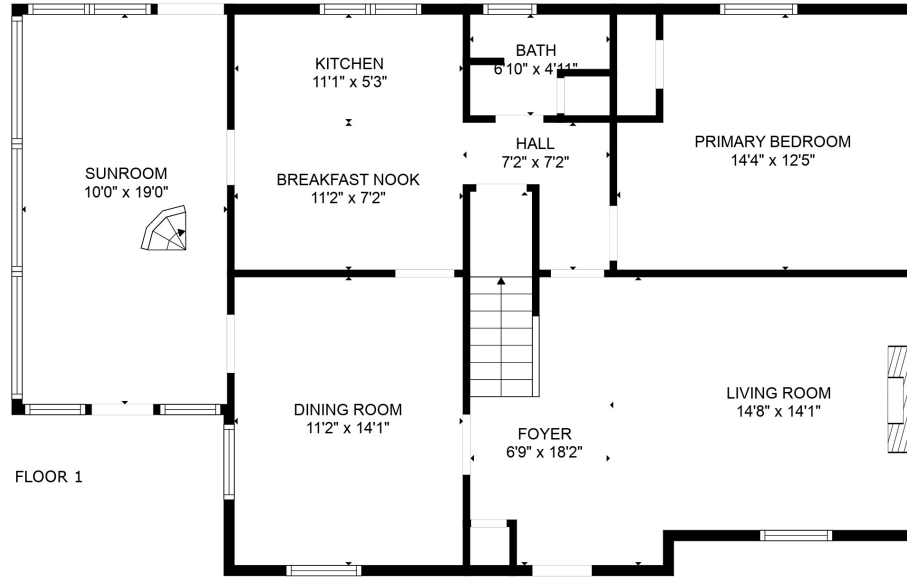

FLOOR 2

FLOOR 3

FLOOR 1

MEASUREMENTS ARE CALCULATED BY CUBICASA TECHNOLOGY. DEEMED HIGHLY RELIABLE BUT NOT GUARANTEED.

ATTIC
9'10" x 19'0"

MEASUREMENTS ARE CALCULATED BY CUBICASA TECHNOLOGY. DEEMED HIGHLY RELIABLE BUT NOT GUARANTEED.