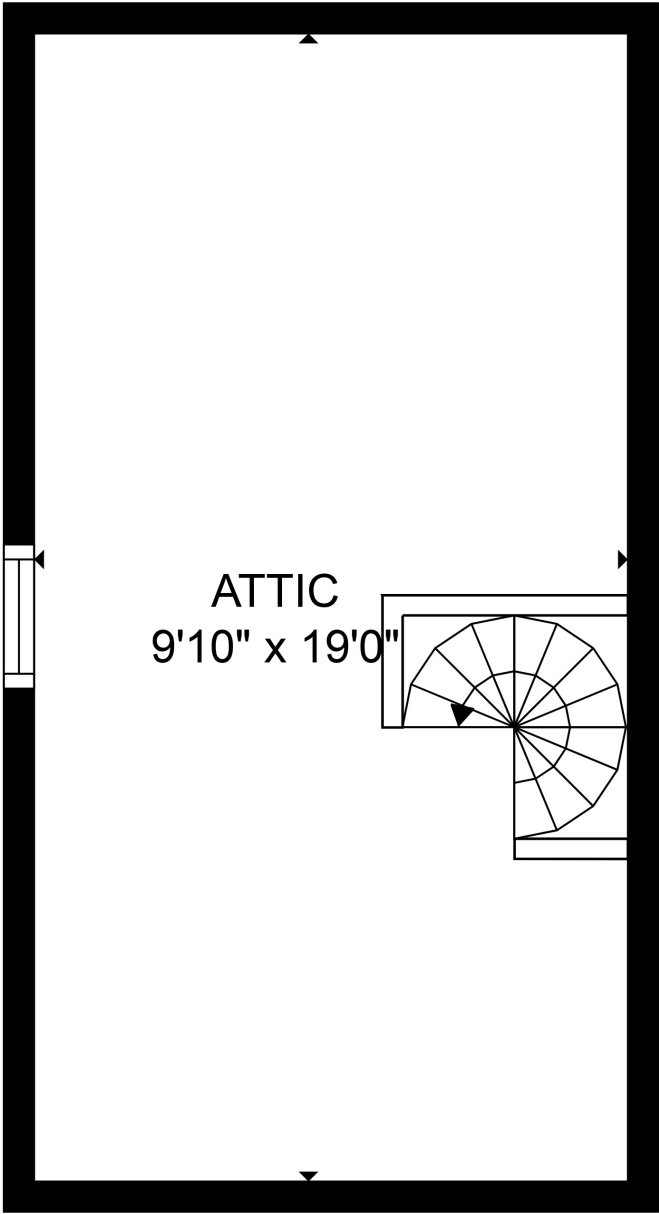

FLOOR 2

FLOOR 3

FLOOR 1

MEASUREMENTS ARE CALCULATED BY CUBICASA TECHNOLOGY. DEEMED HIGHLY RELIABLE BUT NOT GUARANTEED.

ATTIC
9'10" x 19'0"

MEASUREMENTS ARE CALCULATED BY CUBICASA TECHNOLOGY. DEEMED HIGHLY RELIABLE BUT NOT GUARANTEED.