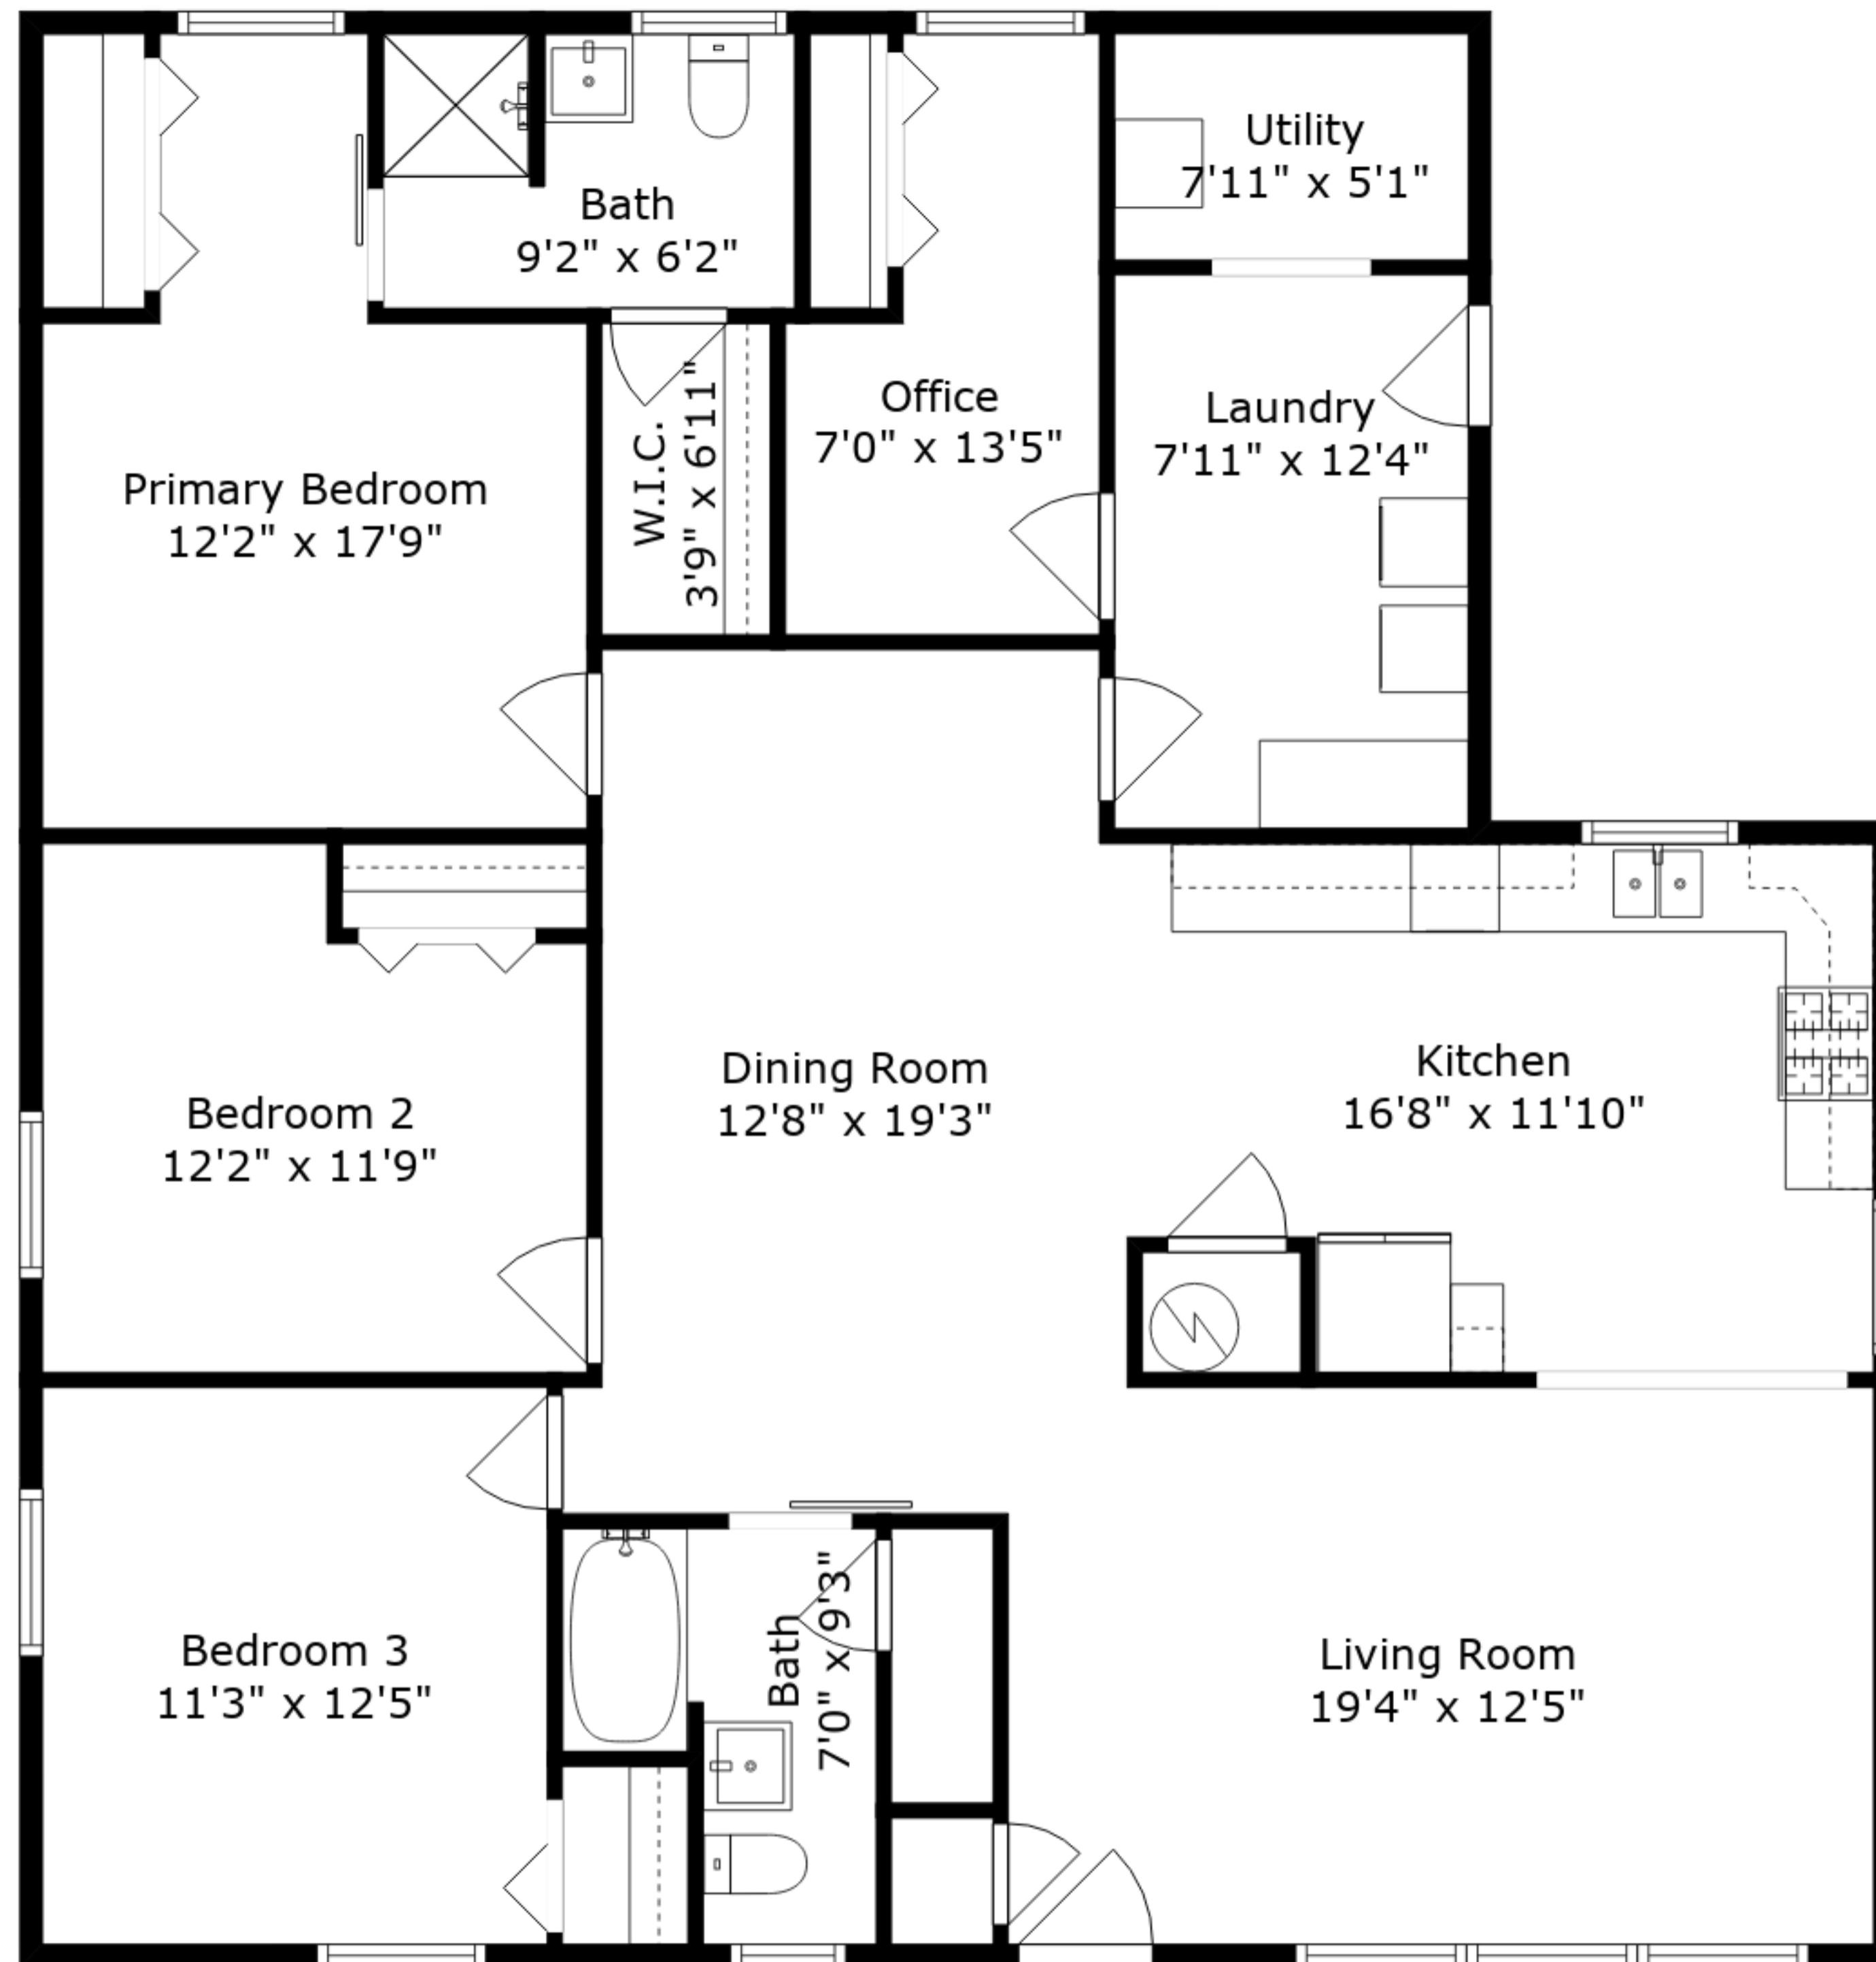

Total GLA: 1666 sq. ft | Total: 1666 sq. ft
 Main floor: 1666 sq. ft

Sizes And Dimensions Are Approximate. Actual May Vary.

Total GLA: 1666 sq. ft | Total: 1666 sq. ft
Main floor: 1666 sq. ft

Sizes And Dimensions Are Approximate. Actual May Vary.