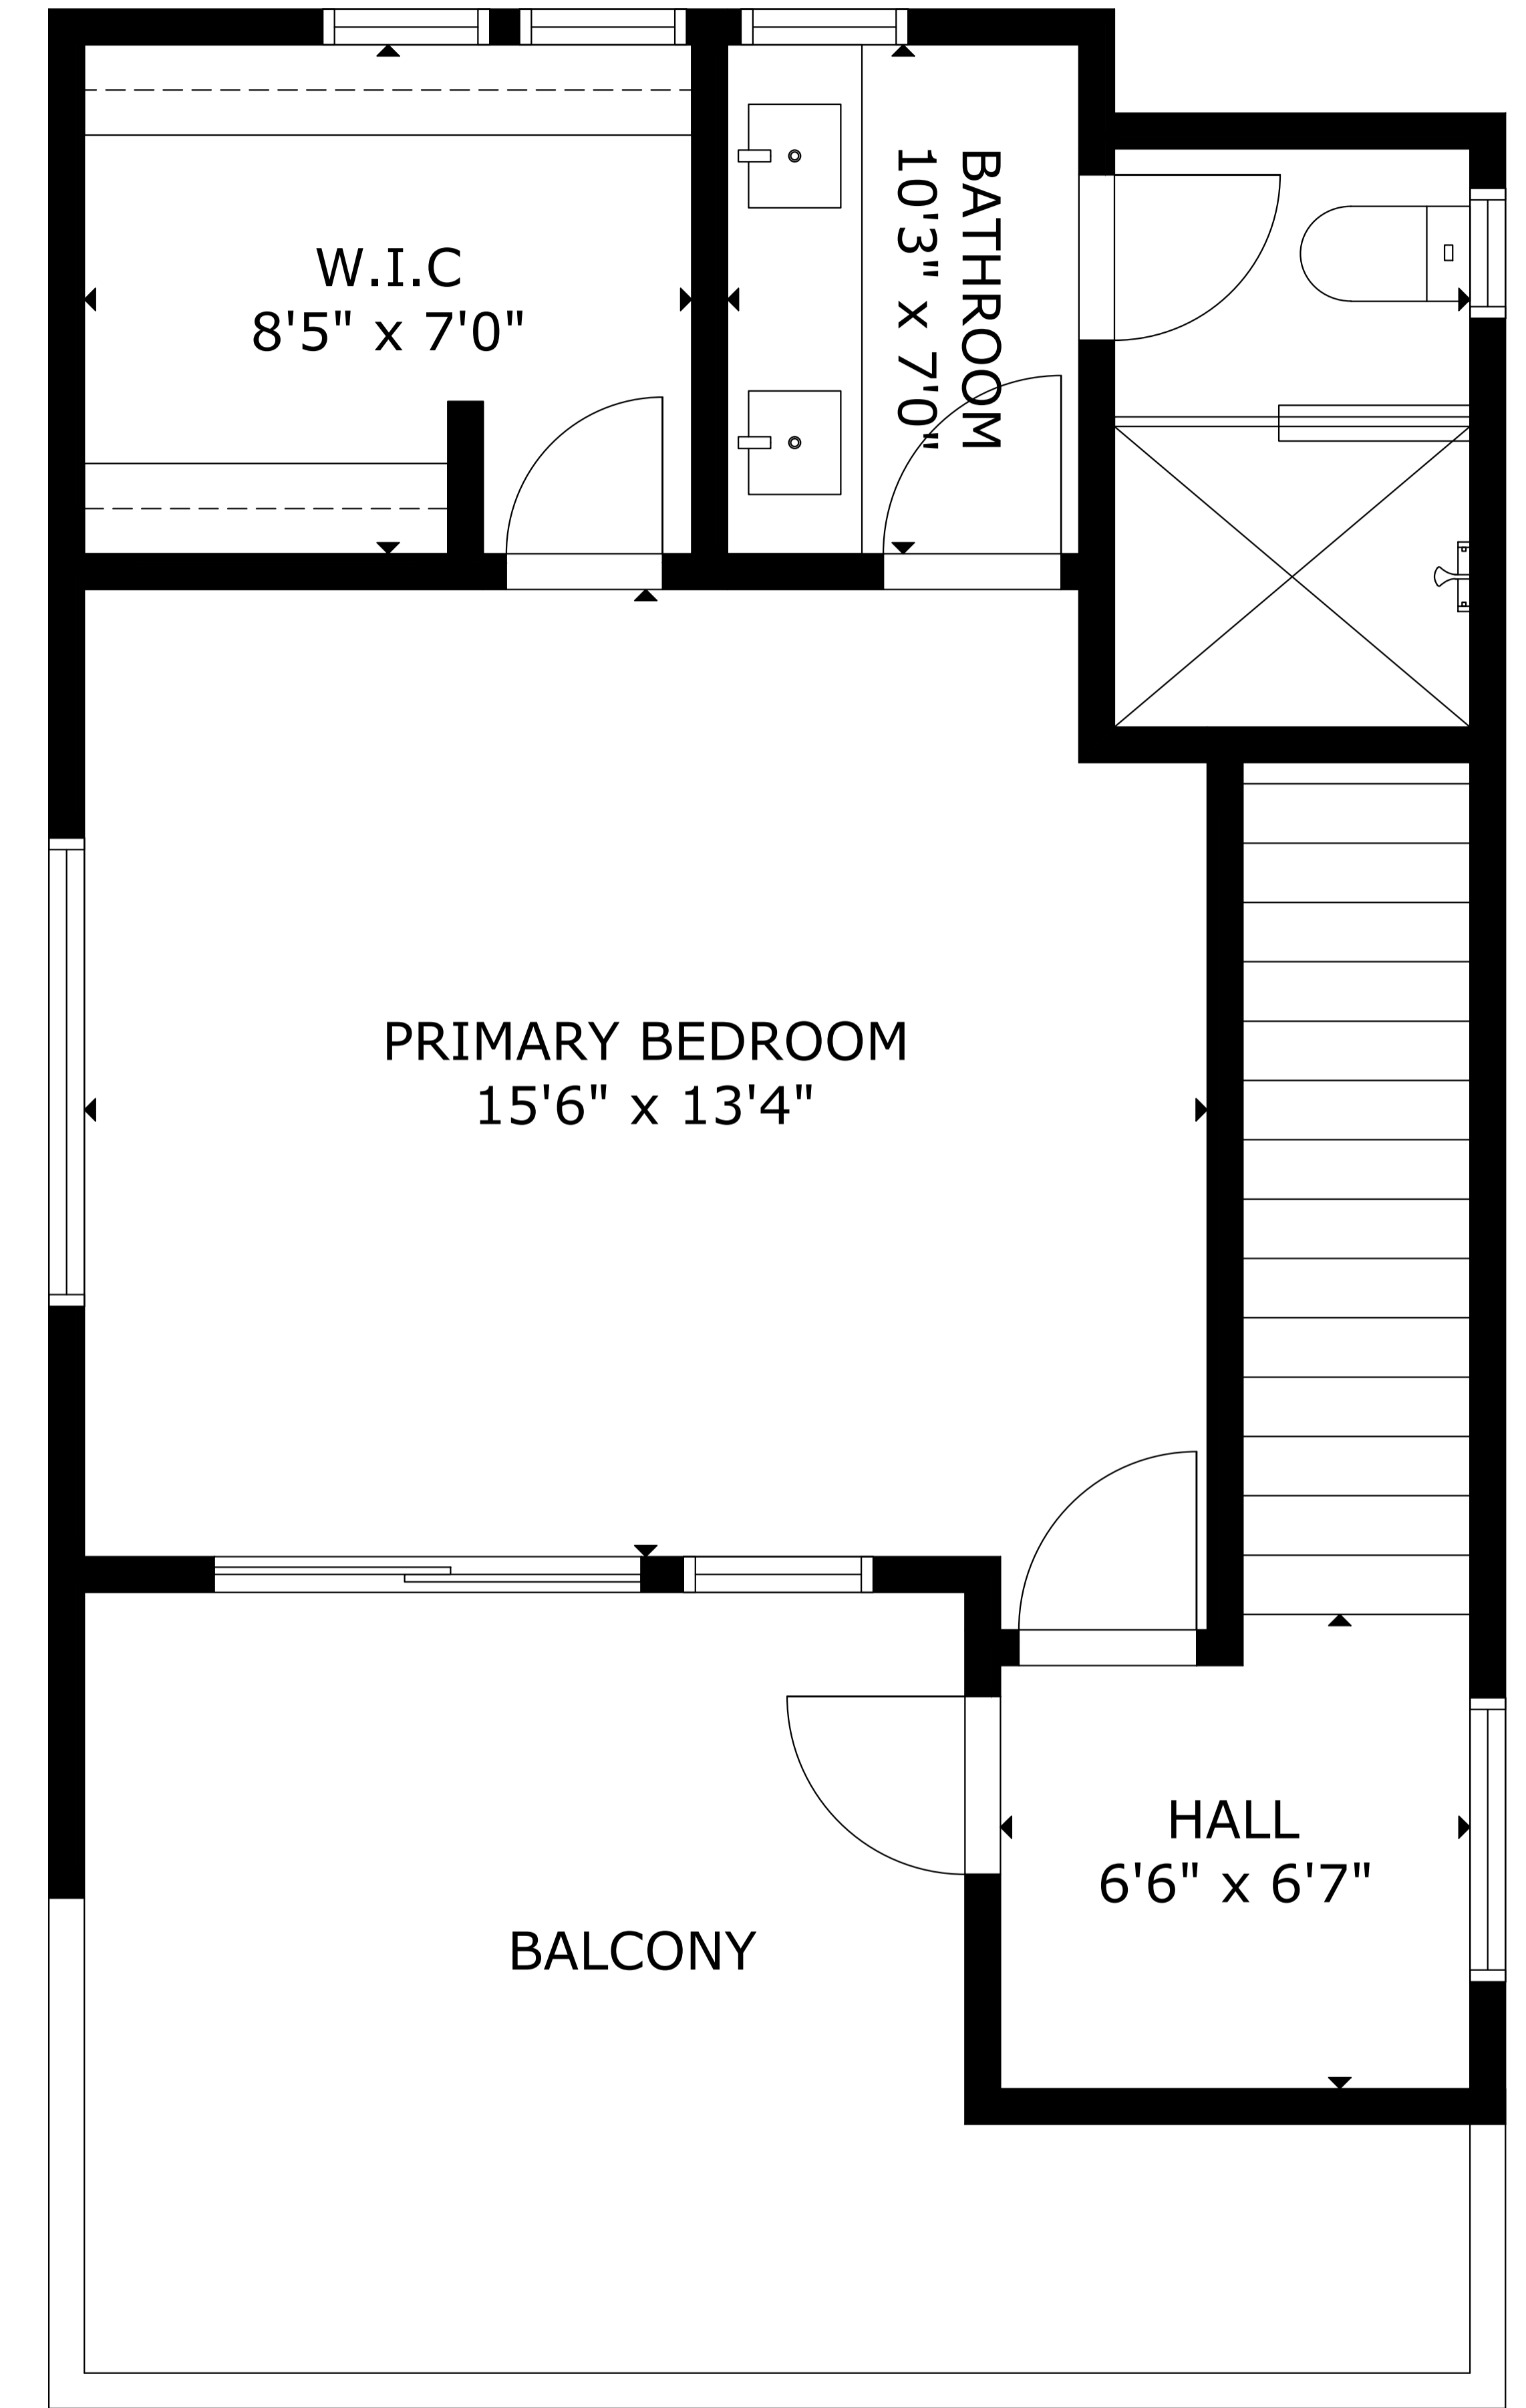

FLOOR 1

FLOOR 2

FLOOR 3

GROSS INTERNAL AREA  
 TOTAL: 1,600 sq.ft  
 FLOOR 1: 573 sq.ft, FLOOR 2: 586 sq.ft, FLOOR 3: 441 sq.ft  
 SIZE AND DIMENSIONS ARE APPROXIMATE, ACTUAL MAY VARY