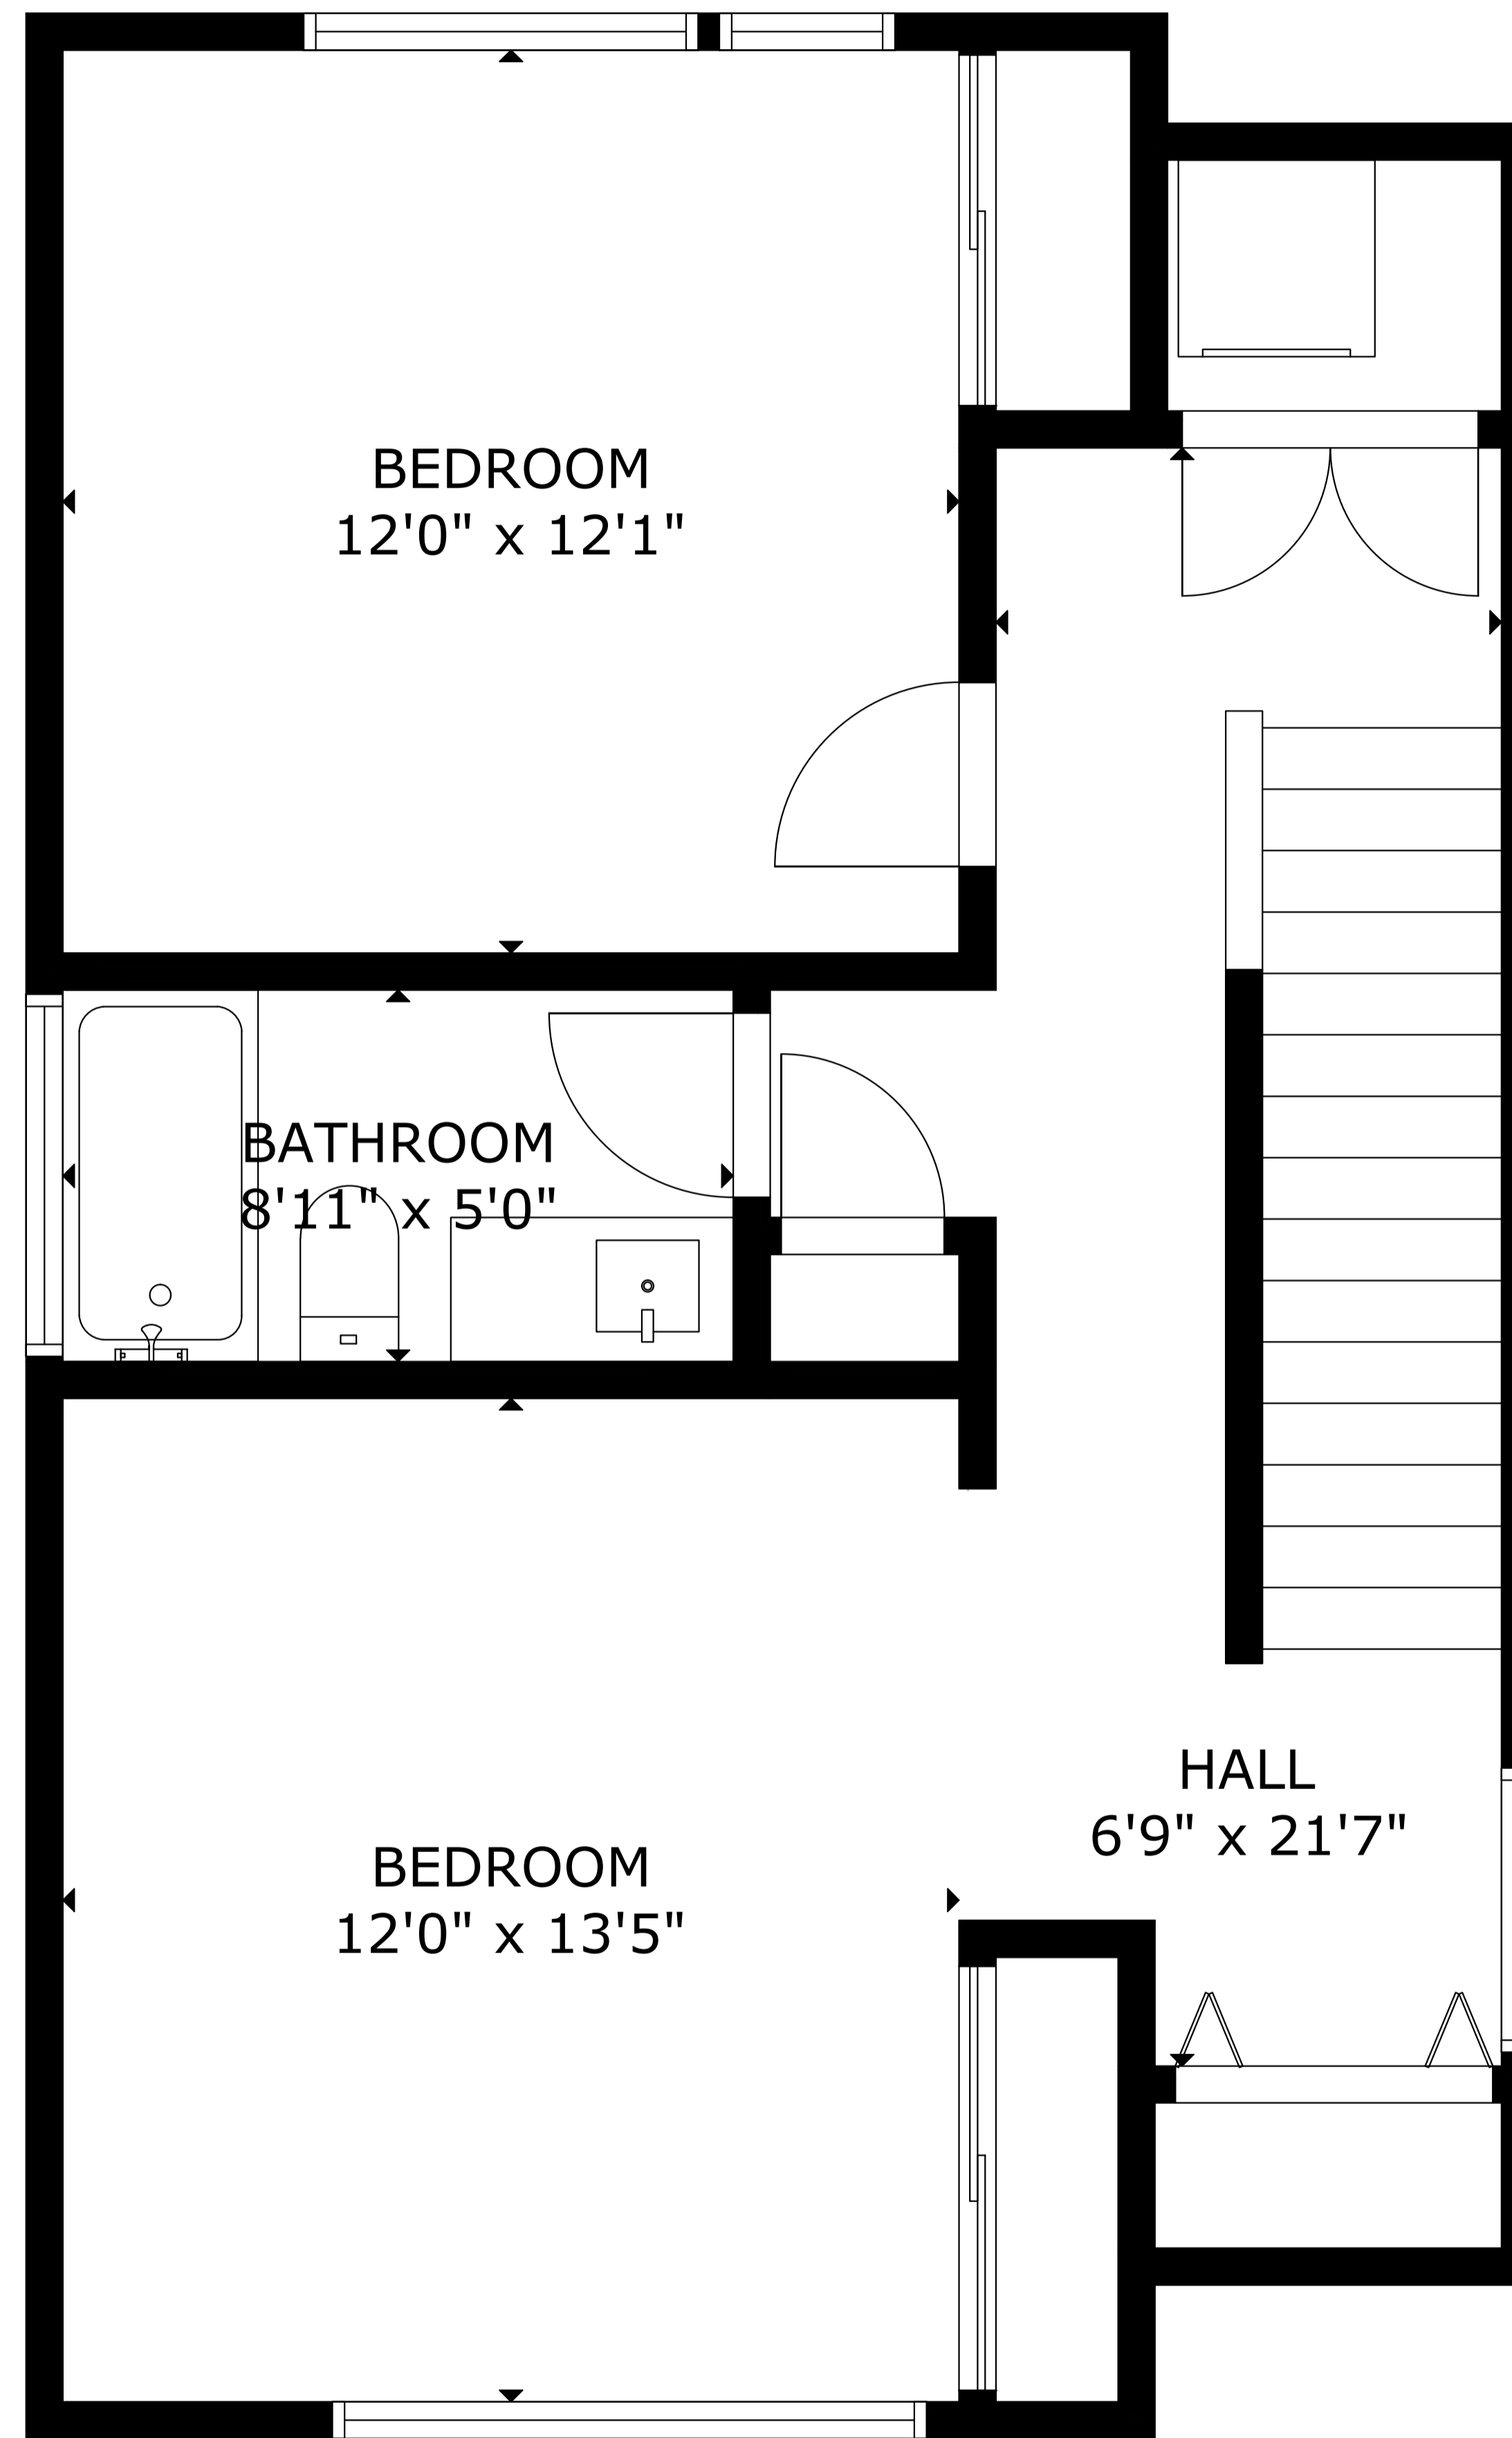

FLOOR 1

FLOOR 2

FLOOR 3

GROSS INTERNAL AREA  
 TOTAL: 1,600 sq.ft  
 FLOOR 1: 573 sq.ft, FLOOR 2: 586 sq.ft, FLOOR 3: 441 sq.ft  
 SIZE AND DIMENSIONS ARE APPROXIMATE, ACTUAL MAY VARY