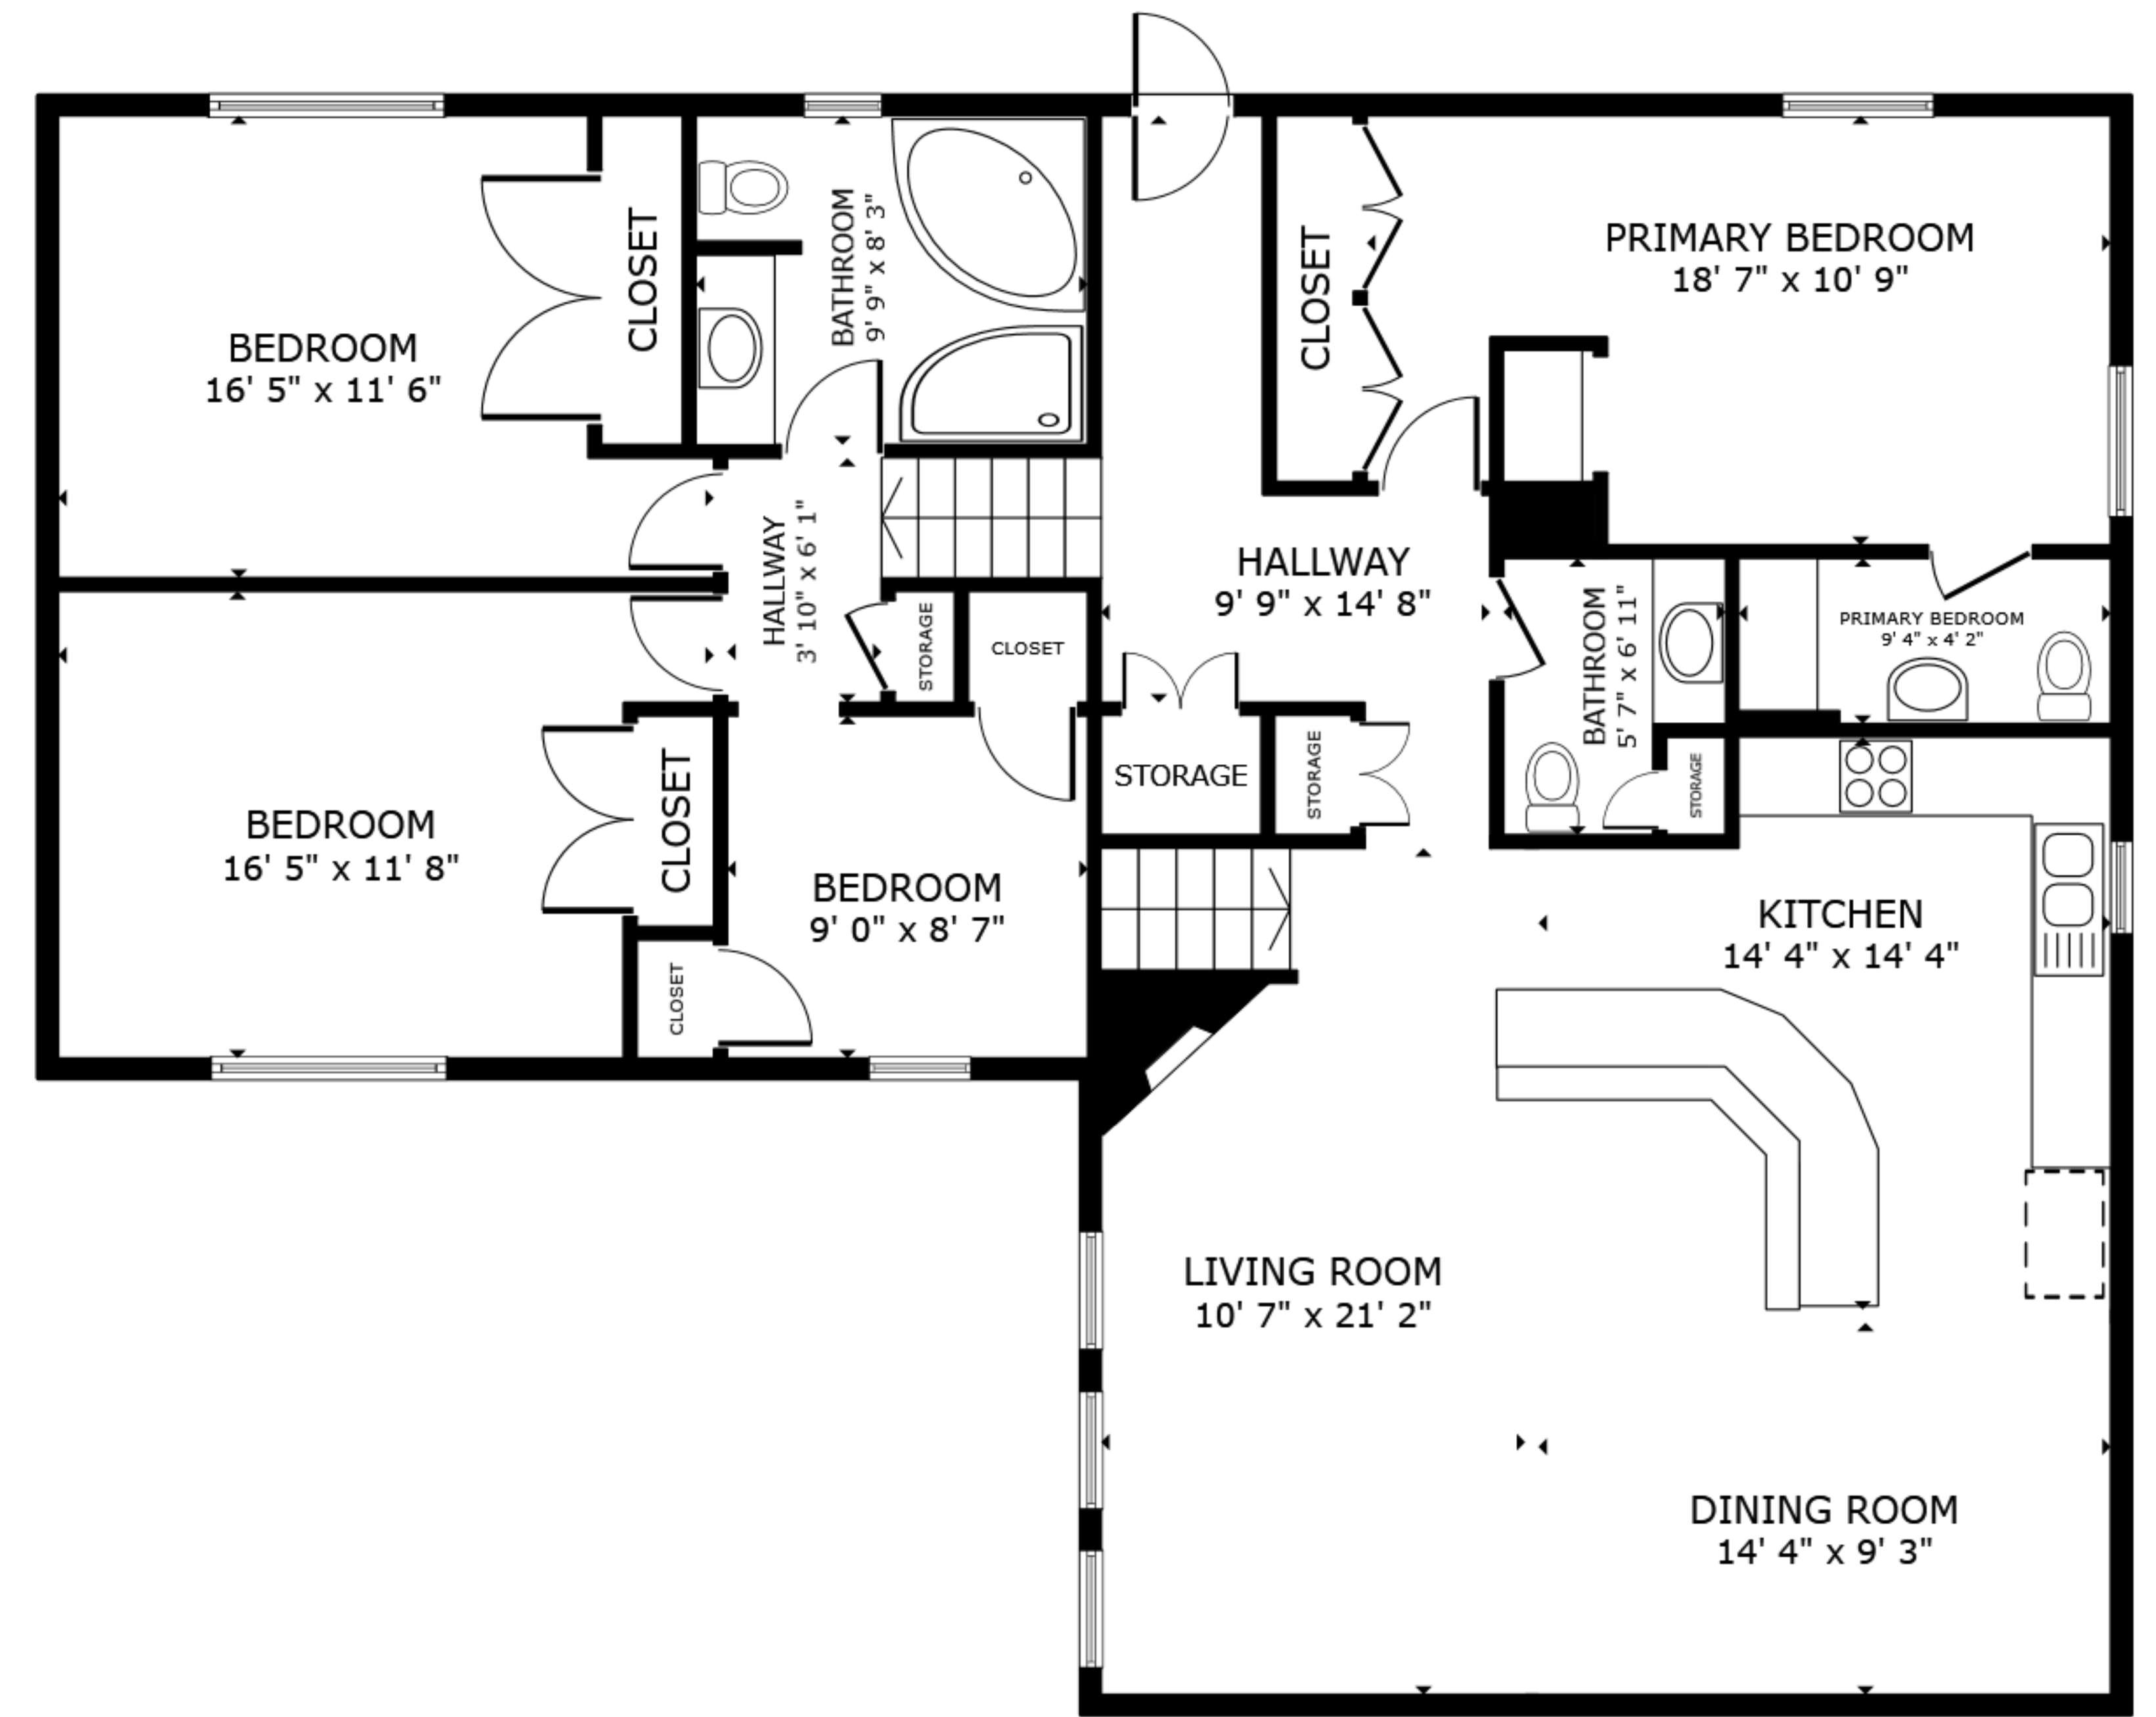

FLOOR 1

FLOOR 2

FLOOR 3

GROSS INTERNAL AREA
 FLOOR 1 994 sq.ft. FLOOR 2 162 sq.ft. FLOOR 3 1,607 sq.ft.
 EXCLUDED AREAS : GARAGE 477 sq.ft.
 TOTAL : 2,762 sq.ft.

SIZES AND DIMENSIONS ARE APPROXIMATE, ACTUAL MAY VARY.