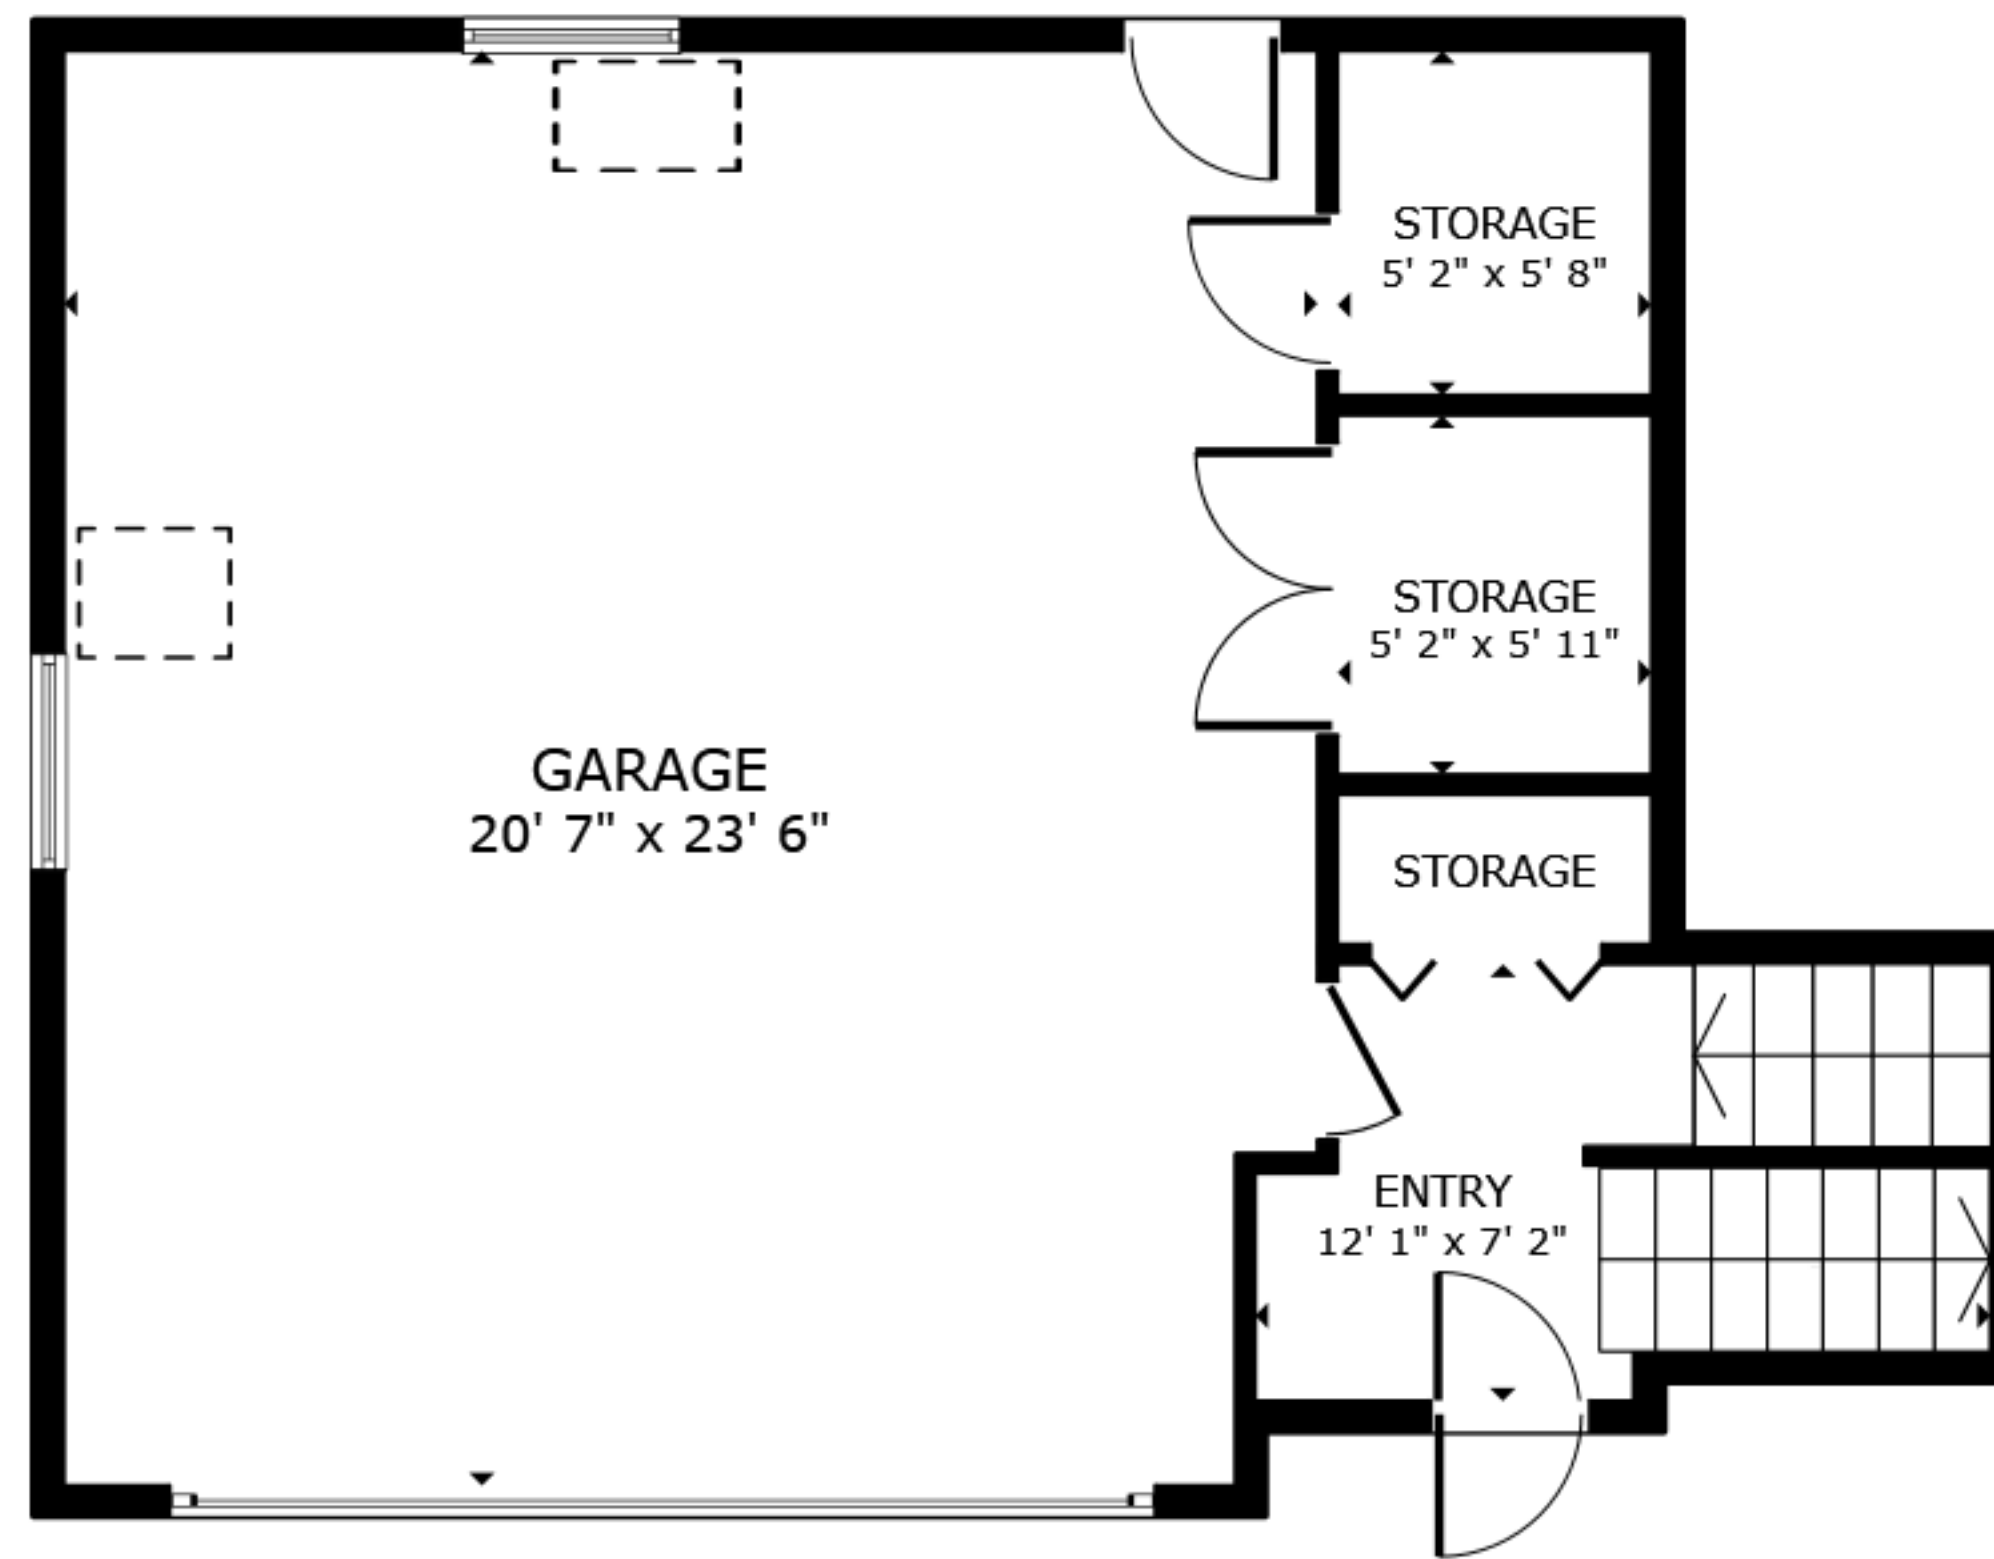

FLOOR 1

FLOOR 2

FLOOR 3

GROSS INTERNAL AREA
 FLOOR 1 994 sq.ft. FLOOR 2 162 sq.ft. FLOOR 3 1,607 sq.ft.
 EXCLUDED AREAS : GARAGE 477 sq.ft.
 TOTAL : 2,762 sq.ft.

SIZES AND DIMENSIONS ARE APPROXIMATE, ACTUAL MAY VARY.