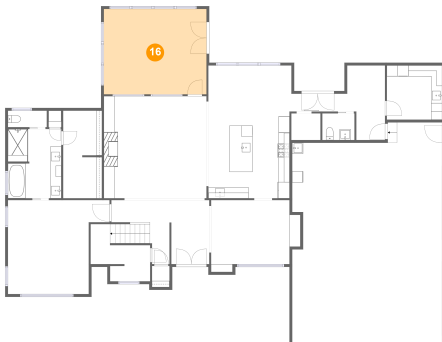

16 Floor 1 - Sunroom

Dimensions: 18'9" x 15'7"
Area: 293 sq. ft
Counted as Living Area:
Yes

Heated: Yes
Finished: Yes
Enclosed: Yes
Contiguous:
Yes
Permitted: Yes
Wet Space: No
Addition: No
Conversion: No