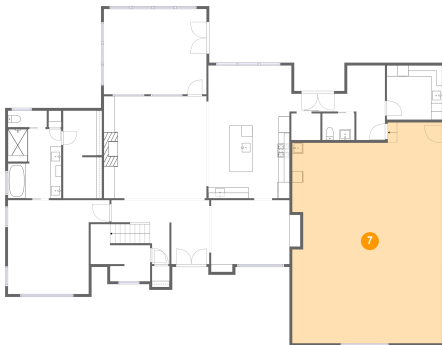

7 Floor 1 - Garage

Dimensions: 27'5" x 40'5"
Area: 1029 sq. ft
Counted as Living Area: No

Heated: No
Finished: No
Enclosed: Yes
Contiguous: Yes
Permitted: Yes
Wet Space: No
Addition: No
Conversion: No