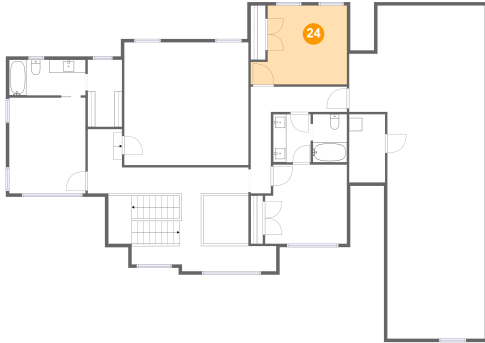

61 Rambo Road, Fayetteville, Lincoln County, Tennessee, United States, 37334

24 Floor 2 - Bedroom

Dimensions: 14'8" x 12'0"
Area: 155 sq. ft
Counted as Living Area:
Yes

Heated: Yes
Finished: Yes
Enclosed: Yes
Contiguous:
Yes
Permitted: Yes
Wet Space: No
Addition: No
Conversion: No