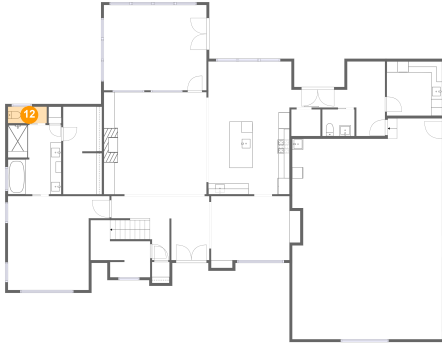

11 Floor 1 - W.i.c.

Dimensions: 7'1" x 16'0"
Area: 113 sq. ft
Counted as Living Area:
Yes

Heated: Yes
Finished: Yes
Enclosed: Yes
Contiguous:
Yes
Permitted: Yes
Wet Space: No
Addition: No
Conversion: No

61 Rambo Road, Fayetteville, Lincoln County, Tennessee, United States, 37334

12 Floor 1 - Wc

Dimensions: 7'1" x 3'0"
Area: 21 sq. ft
Counted as Living Area:
Yes

Heated: Yes
Finished: Yes
Enclosed: Yes
Contiguous:
Yes
Permitted: Yes
Wet Space: Yes
Addition: No
Conversion: No