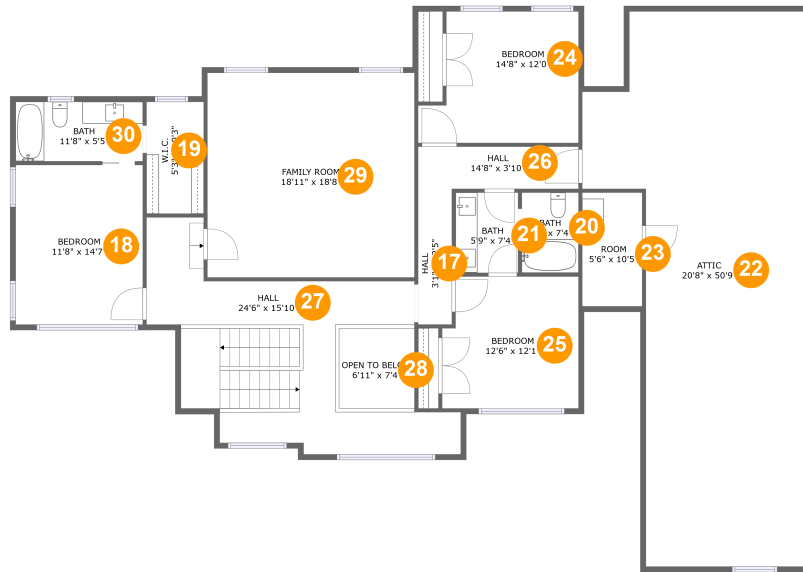

61 Rambo Road, Fayetteville, Lincoln County, Tennessee, United States, 37334

Room Dimensions

Floor 1

Total sqft: 3561

Living area: 2491

#	Room name	Dimensions	Area (sqft)	Counted as Living Area
1	Primary Bedroom	18'7" x 17'2"	269 sq. ft	Yes
2	Living Room	18'9" x 18'8"	351 sq. ft	Yes
3	Wc	5'11" x 4'11"	29 sq. ft	Yes
4	Dining Room	16'4" x 13'2"	185 sq. ft	Yes
5	Foyer	17'11" x 11'8"	252 sq. ft	Yes
6	Primary Bath	9'9" x 12'8"	122 sq. ft	Yes
7	Garage	27'5" x 40'5"	1029 sq. ft	No
8	Entry	10'2" x 3'3"	33 sq. ft	Yes
9	Kitchen	14'10" x 15'10"	235 sq. ft	Yes
10	Laundry	10'1" x 9'11"	100 sq. ft	Yes
11	W.i.c.	7'1" x 16'0"	113 sq. ft	Yes

**61 Rambo Road, Fayetteville, Lincoln County,
Tennessee, United States, 37334**

#	Room name	Dimensions	Area (sqft)	Counted as Living Area
12	Wc	7'1" x 3'0"	21 sq. ft	Yes
13	Pantry	5'4" x 4'11"	26 sq. ft	Yes
14	Hall	6'11" x 13'7"	86 sq. ft	Yes
15	Breakfast Nook	15'3" x 8'5"	128 sq. ft	Yes
16	Sunroom	18'9" x 15'7"	293 sq. ft	Yes

61 Rambo Road, Fayetteville, Lincoln County, Tennessee, United States, 37334

Room Dimensions

Floor 2

Total sqft: 2619

Living area: 1626

#	Room name	Dimensions	Area (sqft)	Counted as Living Area
17	Hall	3'1" x 12'5"	38 sq. ft	Yes
18	Bedroom	11'8" x 14'7"	170 sq. ft	Yes
19	W.i.c.	5'3" x 10'3"	54 sq. ft	Yes
20	Bath	5'2" x 7'4"	38 sq. ft	Yes
21	Bath	5'9" x 7'4"	42 sq. ft	Yes
22	Attic	20'8" x 50'9"	589 sq. ft	No
23	Room	5'6" x 10'5"	57 sq. ft	No
24	Bedroom	14'8" x 12'0"	155 sq. ft	Yes
25	Bedroom	12'6" x 12'1"	145 sq. ft	Yes
26	Hall	14'8" x 3'10"	57 sq. ft	Yes
27	Hall	24'6" x 15'10"	325 sq. ft	Yes

#	Room name	Dimensions	Area (sqft)	Counted as Living Area
28	Open To Below	6'11" x 7'4"	51 sq. ft	No
29	Family Room	18'11" x 18'8"	355 sq. ft	Yes
30	Bath	11'8" x 5'5"	63 sq. ft	Yes

61 Rambo Road, Fayetteville, Lincoln County, Tennessee, United States, 37334