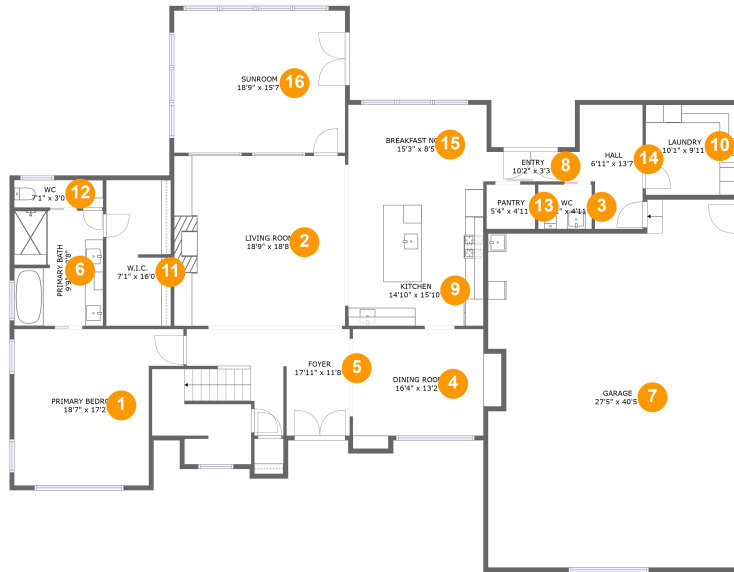

61 Rambo Road, Fayetteville, Lincoln County, Tennessee, United States, 37334

Room Dimensions

Floor 1

Total sqft: 3561

Living area: 2491

#	Room name	Dimensions	Area (sqft)	Counted as Living Area
1	Primary Bedroom	18'7" x 17'2"	269 sq. ft	Yes
2	Living Room	18'9" x 18'8"	351 sq. ft	Yes
3	Wc	5'11" x 4'11"	29 sq. ft	Yes
4	Dining Room	16'4" x 13'2"	185 sq. ft	Yes
5	Foyer	17'11" x 11'8"	252 sq. ft	Yes
6	Primary Bath	9'9" x 12'8"	122 sq. ft	Yes
7	Garage	27'5" x 40'5"	1029 sq. ft	No
8	Entry	10'2" x 3'3"	33 sq. ft	Yes
9	Kitchen	14'10" x 15'10"	235 sq. ft	Yes
10	Laundry	10'1" x 9'11"	100 sq. ft	Yes
11	W.i.c.	7'1" x 16'0"	113 sq. ft	Yes

**61 Rambo Road, Fayetteville, Lincoln County,
Tennessee, United States, 37334**

#	Room name	Dimensions	Area (sqft)	Counted as Living Area
12	Wc	7'1" x 3'0"	21 sq. ft	Yes
13	Pantry	5'4" x 4'11"	26 sq. ft	Yes
14	Hall	6'11" x 13'7"	86 sq. ft	Yes
15	Breakfast Nook	15'3" x 8'5"	128 sq. ft	Yes
16	Sunroom	18'9" x 15'7"	293 sq. ft	Yes

61 Rambo Road, Fayetteville, Lincoln County, Tennessee, United States, 37334

Room Dimensions

Floor 2

Total sqft: 2619

Living area: 1626

#	Room name	Dimensions	Area (sqft)	Counted as Living Area
17	Hall	3'1" x 12'5"	38 sq. ft	Yes
18	Bedroom	11'8" x 14'7"	170 sq. ft	Yes
19	W.i.c.	5'3" x 10'3"	54 sq. ft	Yes
20	Bath	5'2" x 7'4"	38 sq. ft	Yes
21	Bath	5'9" x 7'4"	42 sq. ft	Yes
22	Attic	20'8" x 50'9"	589 sq. ft	No
23	Room	5'6" x 10'5"	57 sq. ft	No
24	Bedroom	14'8" x 12'0"	155 sq. ft	Yes
25	Bedroom	12'6" x 12'1"	145 sq. ft	Yes
26	Hall	14'8" x 3'10"	57 sq. ft	Yes
27	Hall	24'6" x 15'10"	325 sq. ft	Yes