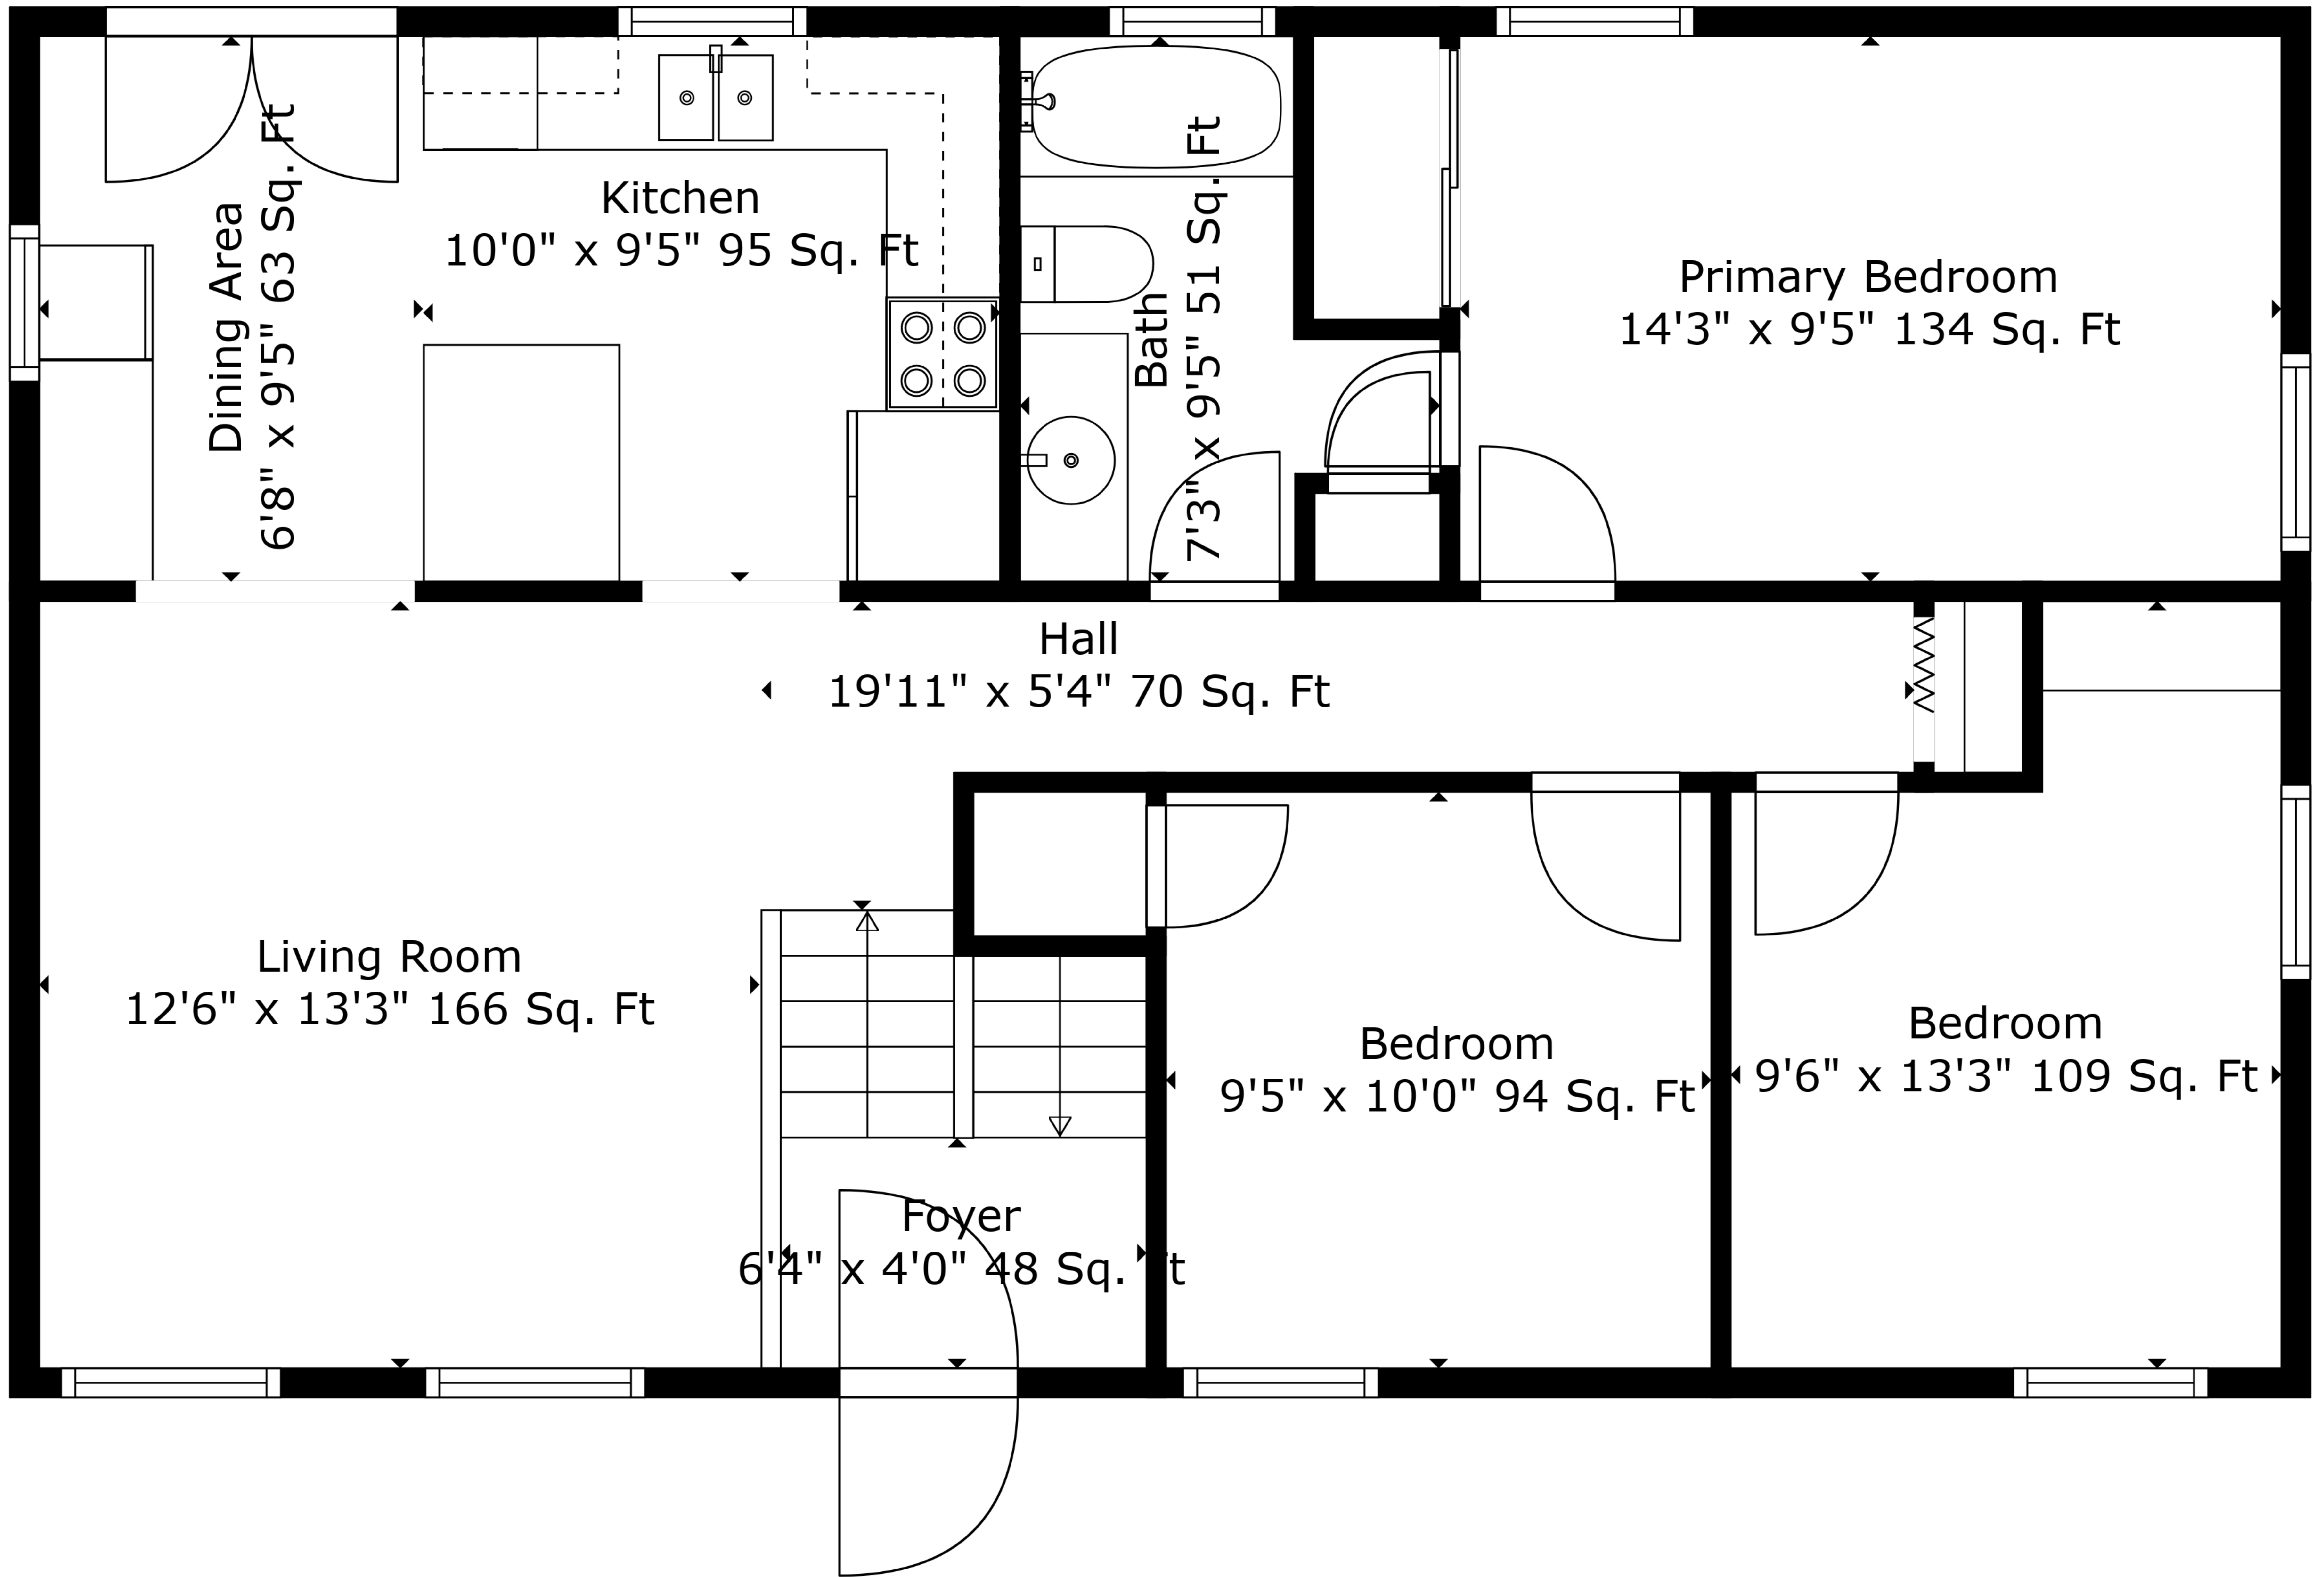

TOTAL: 1285 sq. ft

FLOOR 1: 388 sq. ft, FLOOR 2: 897 sq. ft

EXCLUDED AREAS: GARAGE: 441 sq. ft, ELECTRICAL ROOM: 53 sq. ft

Measurements Are Deemed Highly Reliable But Not Guaranteed.

TOTAL: 1285 sq. ft

FLOOR 1: 388 sq. ft, FLOOR 2: 897 sq. ft

EXCLUDED AREAS: GARAGE: 441 sq. ft, ELECTRICAL ROOM: 53 sq. ft

Measurements Are Deemed Highly Reliable But Not Guaranteed.

Floor 2

Floor 1

TOTAL: 1285 sq. ft
 FLOOR 1: 388 sq. ft, FLOOR 2: 897 sq. ft
 EXCLUDED AREAS: GARAGE: 441 sq. ft, ELECTRICAL ROOM: 53 sq. ft