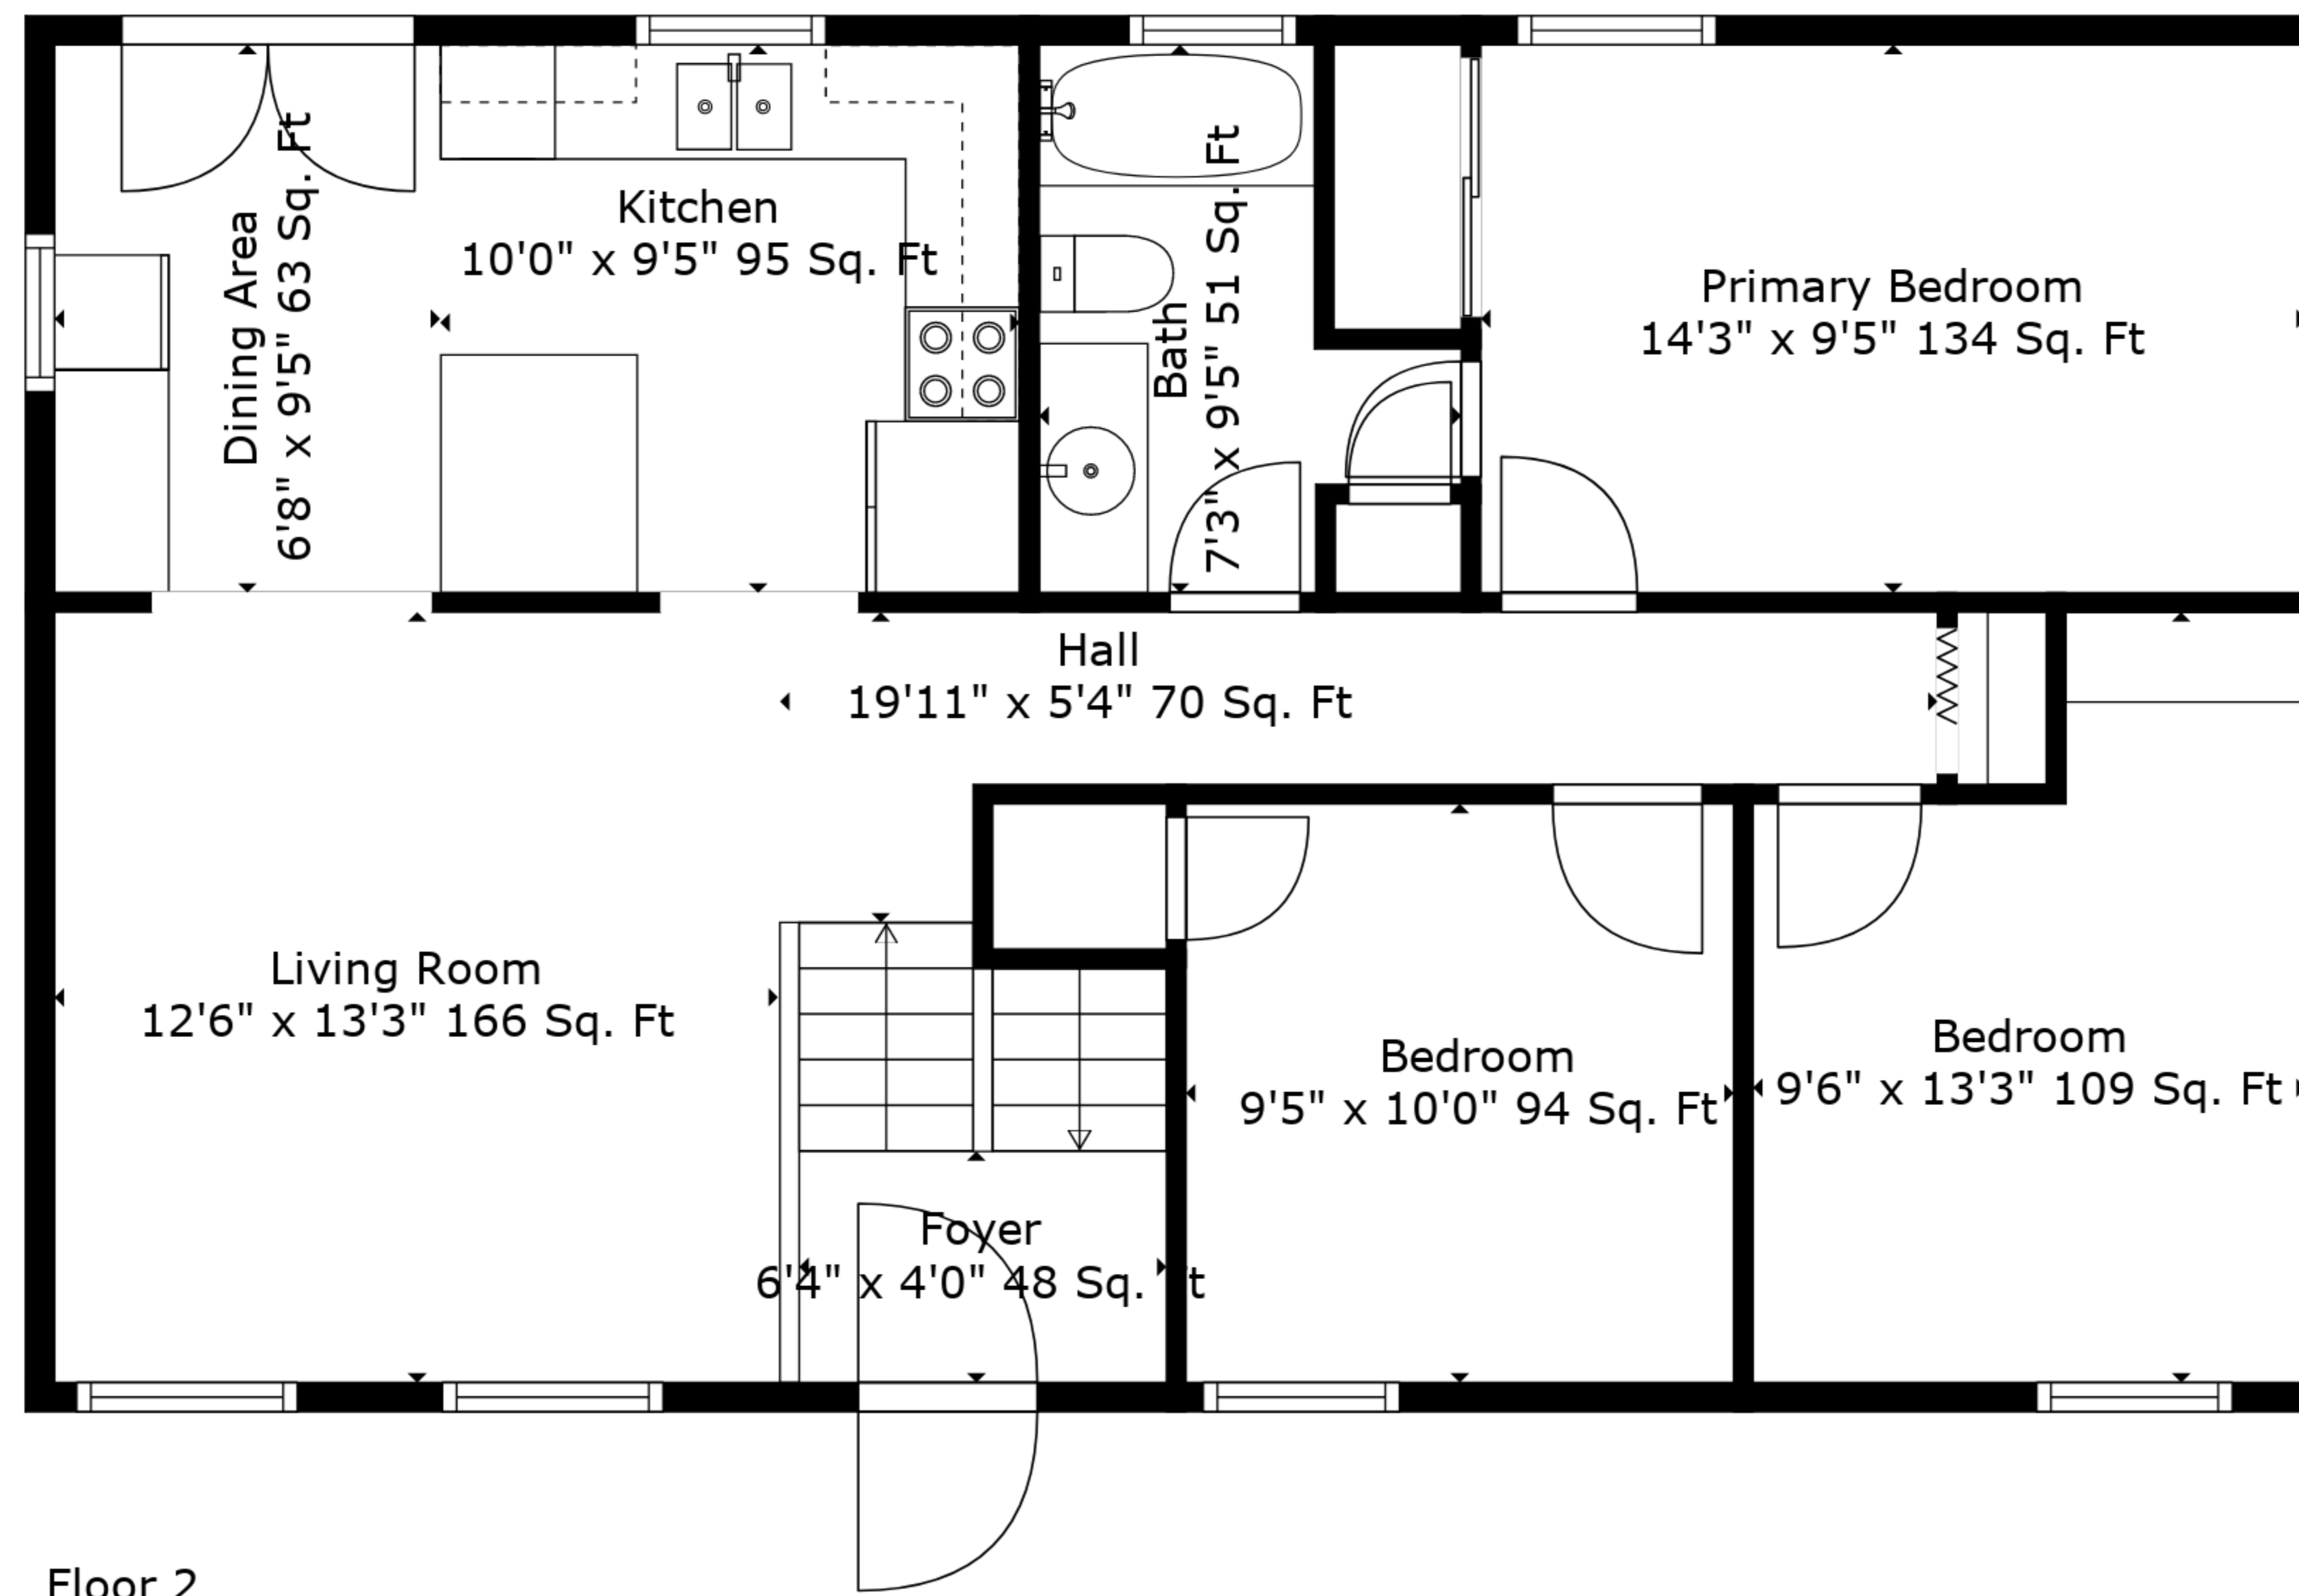

TOTAL: 1285 sq. ft

FLOOR 1: 388 sq. ft, FLOOR 2: 897 sq. ft

EXCLUDED AREAS: GARAGE: 441 sq. ft, ELECTRICAL ROOM: 53 sq. ft

Measurements Are Deemed Highly Reliable But Not Guaranteed.

TOTAL: 1285 sq. ft

FLOOR 1: 388 sq. ft, FLOOR 2: 897 sq. ft

EXCLUDED AREAS: GARAGE: 441 sq. ft, ELECTRICAL ROOM: 53 sq. ft

Measurements Are Deemed Highly Reliable But Not Guaranteed.

Floor 2

Floor 1

TOTAL: 1285 sq. ft
 FLOOR 1: 388 sq. ft, FLOOR 2: 897 sq. ft
 EXCLUDED AREAS: GARAGE: 441 sq. ft, ELECTRICAL ROOM: 53 sq. ft