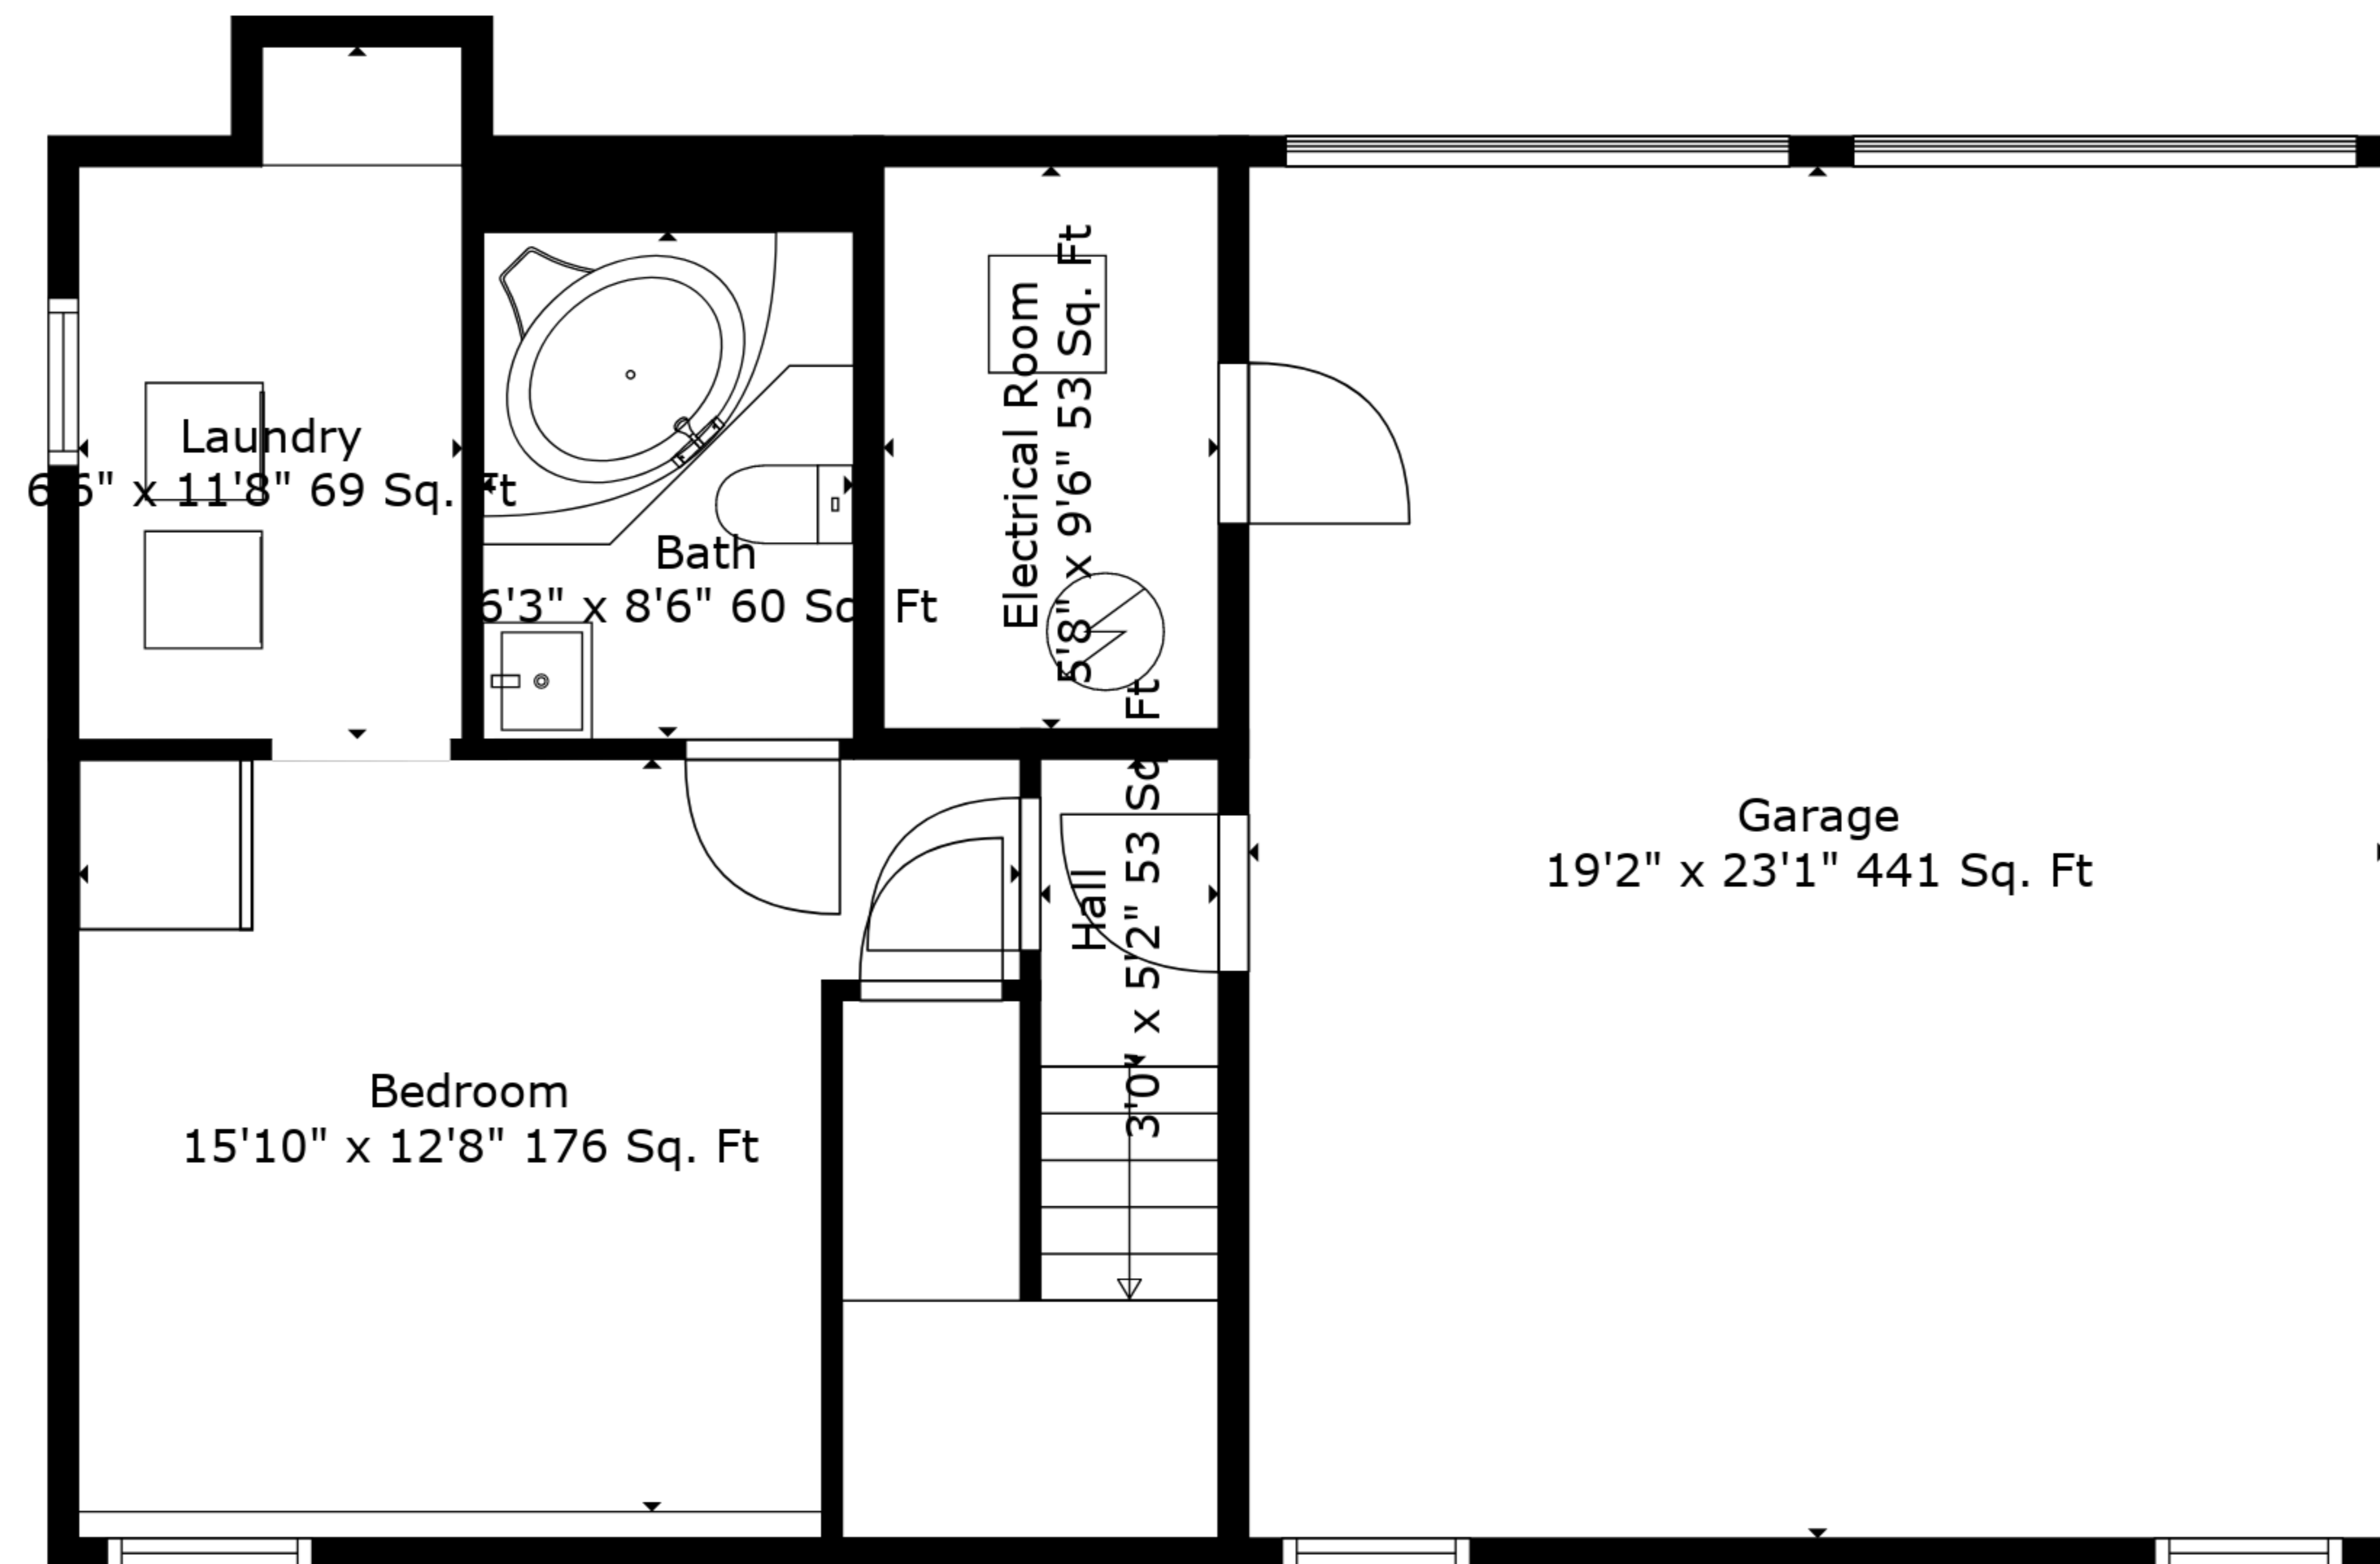

TOTAL: 1285 sq. ft

FLOOR 1: 388 sq. ft, FLOOR 2: 897 sq. ft

EXCLUDED AREAS: GARAGE: 441 sq. ft, ELECTRICAL ROOM: 53 sq. ft

Measurements Are Deemed Highly Reliable But Not Guaranteed.

TOTAL: 1285 sq. ft

FLOOR 1: 388 sq. ft, FLOOR 2: 897 sq. ft

EXCLUDED AREAS: GARAGE: 441 sq. ft, ELECTRICAL ROOM: 53 sq. ft

Measurements Are Deemed Highly Reliable But Not Guaranteed.

Floor 2

Floor 1

TOTAL: 1285 sq. ft
 FLOOR 1: 388 sq. ft, FLOOR 2: 897 sq. ft
 EXCLUDED AREAS: GARAGE: 441 sq. ft, ELECTRICAL ROOM: 53 sq. ft