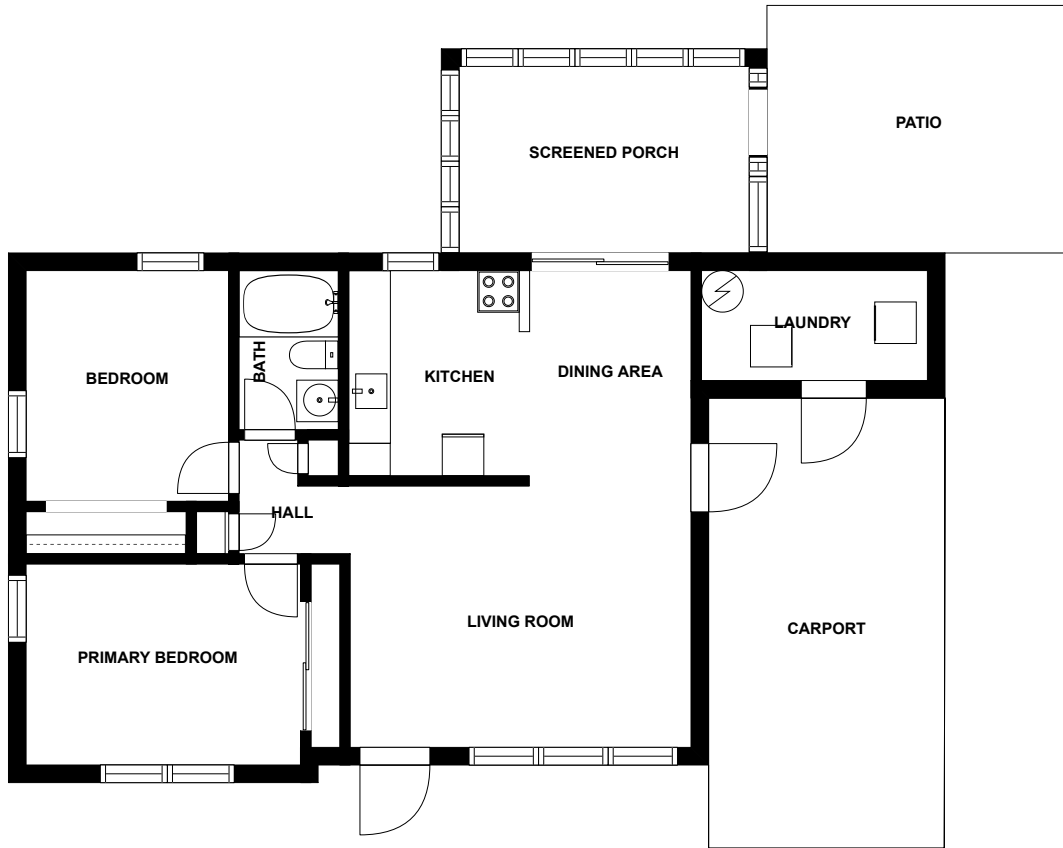

## Highlights

1 Kitchen

1 Living room

2 Bedroom

1 Bath

12 Doors

21 Windows

# Floor plan

SIZES AND DIMENSIONS ARE APPROXIMATE, ACTUAL MAY VARY.

## Appendix 1: Data sheet

|                     |                              |                       |
|---------------------|------------------------------|-----------------------|
| Bath - 1            | Utility - 1                  | Utility - Laundry - 1 |
| Bedroom - 2         | Bedroom - Master - 1         | Outdoor - 2           |
| Outdoor - Porch - 1 | Outdoor - Porch - Screen - 1 | Outdoor - Patio - 1   |
| Dining - 1          | Dining - Open - 1            | Kitchen - 1           |
| Hall - 1            | LivingRoom - 1               | CarPort - 1           |