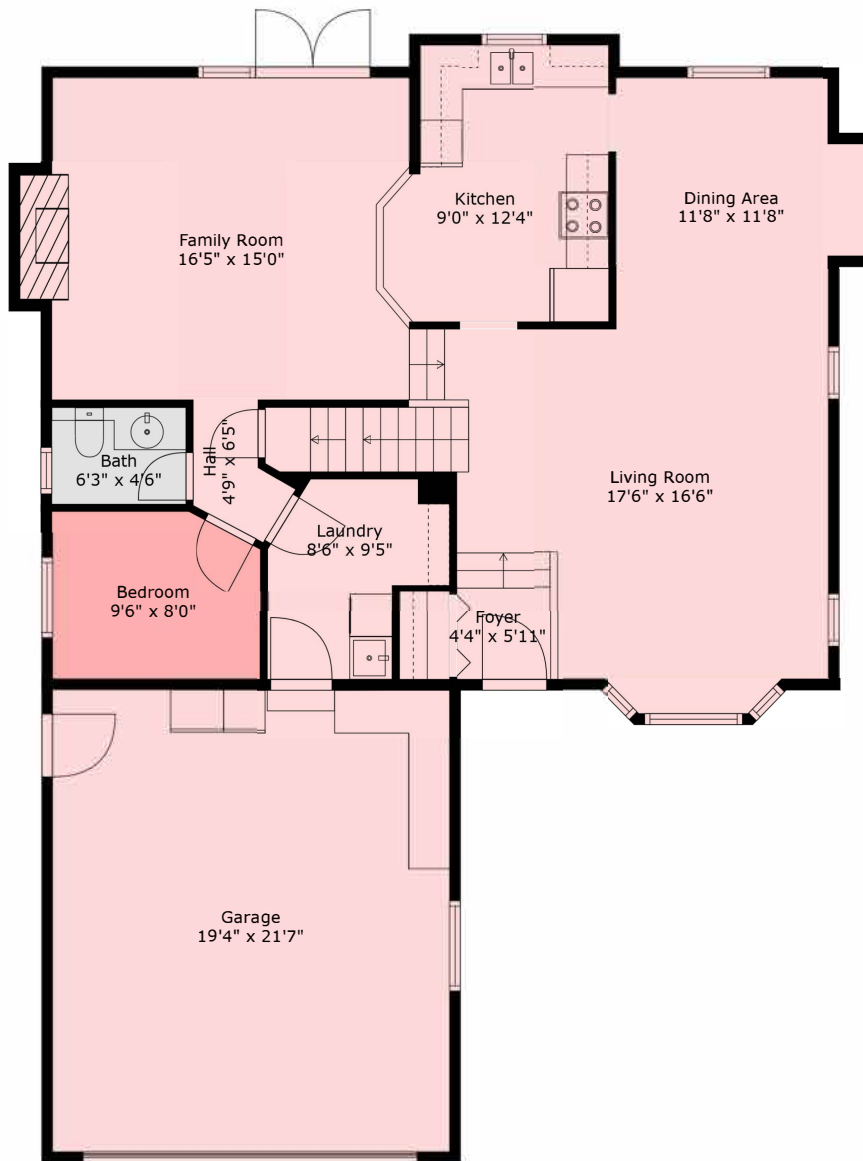

Floor 1

Floor 2

### Estimated areas

FLOOR 1: 1169 sq. ft  
 GARAGE: 440 sq. ft  
 FLOOR 2: 665 sq. ft  
**Total: 1834 sq. ft**

Sizes And Dimensions May Have a Slight Variation From Actual Sizes. E&o Insured.