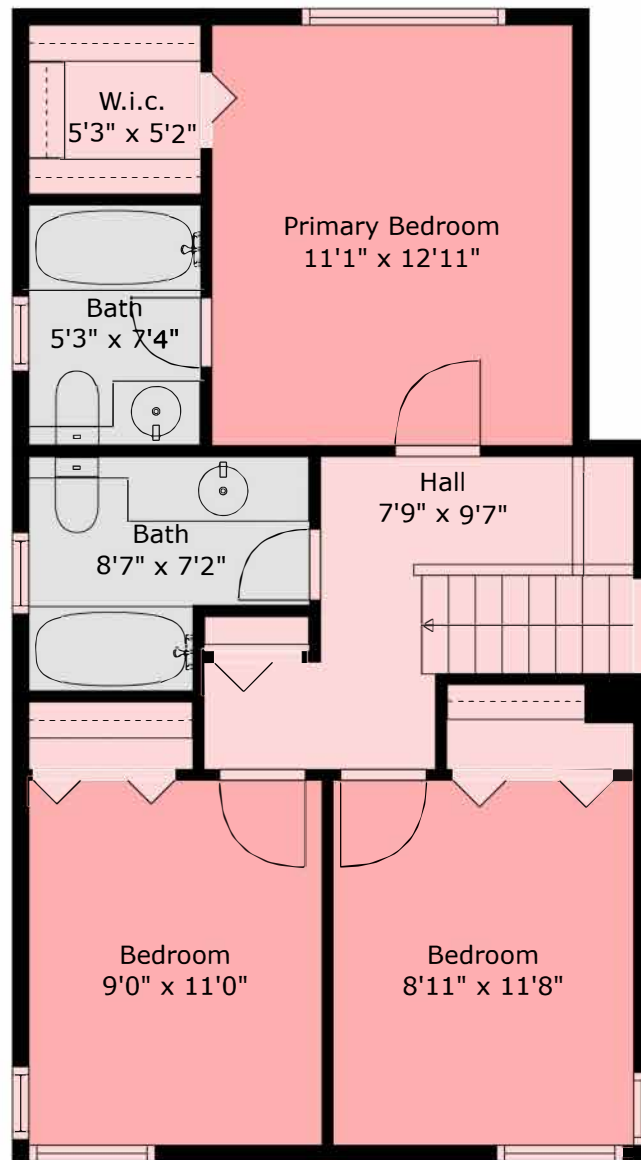

Floor 1

Floor 2

### Estimated areas

FLOOR 1: 1169 sq. ft  
 GARAGE: 440 sq. ft  
 FLOOR 2: 665 sq. ft  
**Total: 1834 sq. ft**

Sizes And Dimensions May Have a Slight Variation From Actual Sizes. E&o Insured.