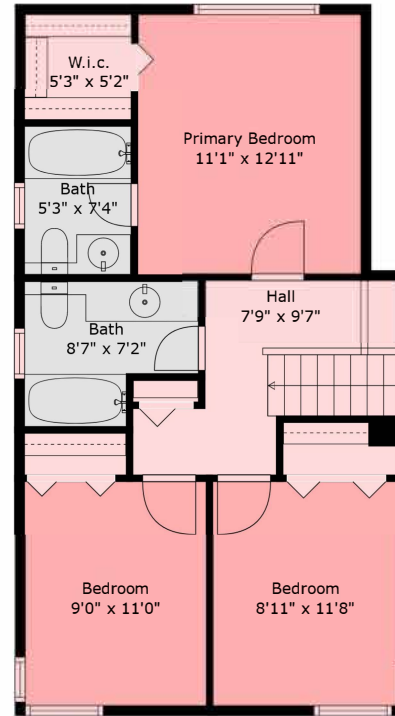

Floor 1

Floor 2

### Estimated areas

FLOOR 1: 1169 sq. ft  
 GARAGE: 440 sq. ft  
 FLOOR 2: 665 sq. ft  
**Total: 1834 sq. ft**

Sizes And Dimensions May Have a Slight Variation From Actual Sizes. E&o Insured.