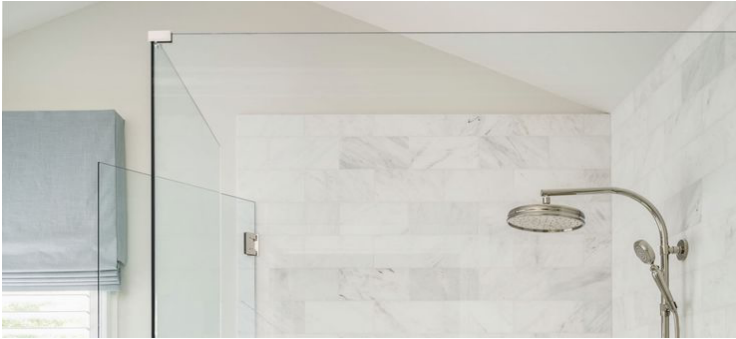

Foyer

Light Fixture

Stairs

Kitchen

Inspiration

Pendant Lights

SW 7008
Alabaster

Cabinet Color

Pantry

Shelving

Dining Room Light

Fixture

Living Room

Primary Bedroom

Light Fixture

Ceiling Design

Primary Bath

Layout Inspiration

Cabinet Color

Mud Room

Mud Bench

Laundry Room

Bedrooms

Light Fixture