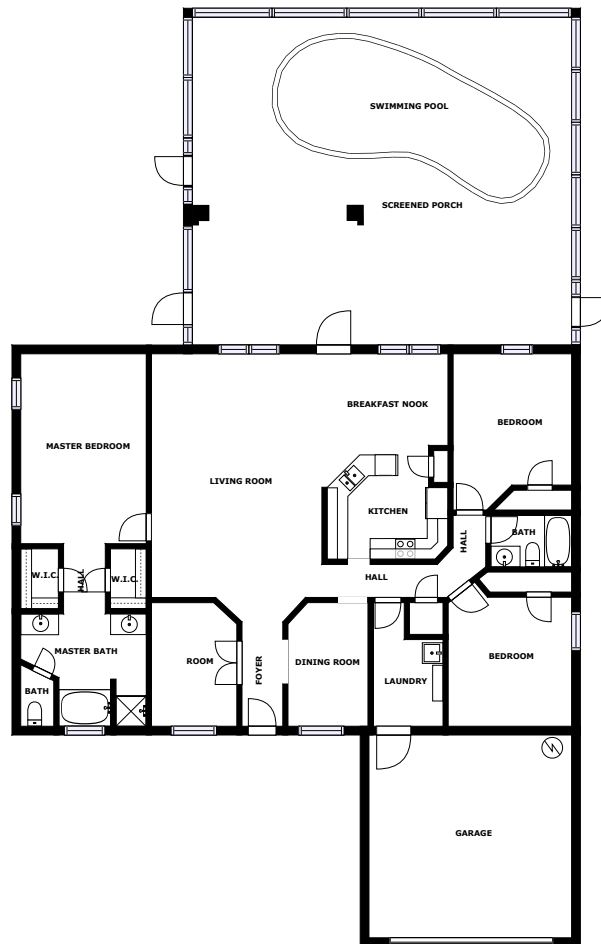

Home report

Powered by CUBICASA

2334 Danforth Rd

Spring Hill

Highlights

1 Kitchen

1 Living room

3 Bedroom

3 Bath

23 Doors

29 Windows

Nearby services Data source: Google Maps

Douglas Ave + Port Way,
0.1 mi

Walmart Neighborhood
Market, 0.9 mi

AMA Medical Group, LLC,
0.8 mi

Sunset Point Baptist
School, 0.3 mi

Marguerite's Cafe and
Catering - Cafe Dunedin -
Diner Dunedin - Breakfast
Dunedin - Lunch Dunedin -
Dinner Dunedin, 0.4 mi

Dunedin Heliport, 1.7 mi

Floor plan

Appendix 1: Data sheet

Outdoor - 1	Outdoor - Porch - 1	Outdoor - Porch - Screen - 1
Hall - 3	Bath - 3	Bath - Master - 1
Bath - Toilet - 1	Bedroom - 3	Bedroom - Master - 1
SwimmingPool - 1	Nook - 1	Nook - Breakfast - 1
Kitchen - 1	LivingRoom - 1	Entry - 1
Entry - Foyer - 1	Garage - 1	Room - 1
Dining - 1	Utility - 1	Utility - Laundry - 1
Closet - 2	Closet - WalkIn - 2	