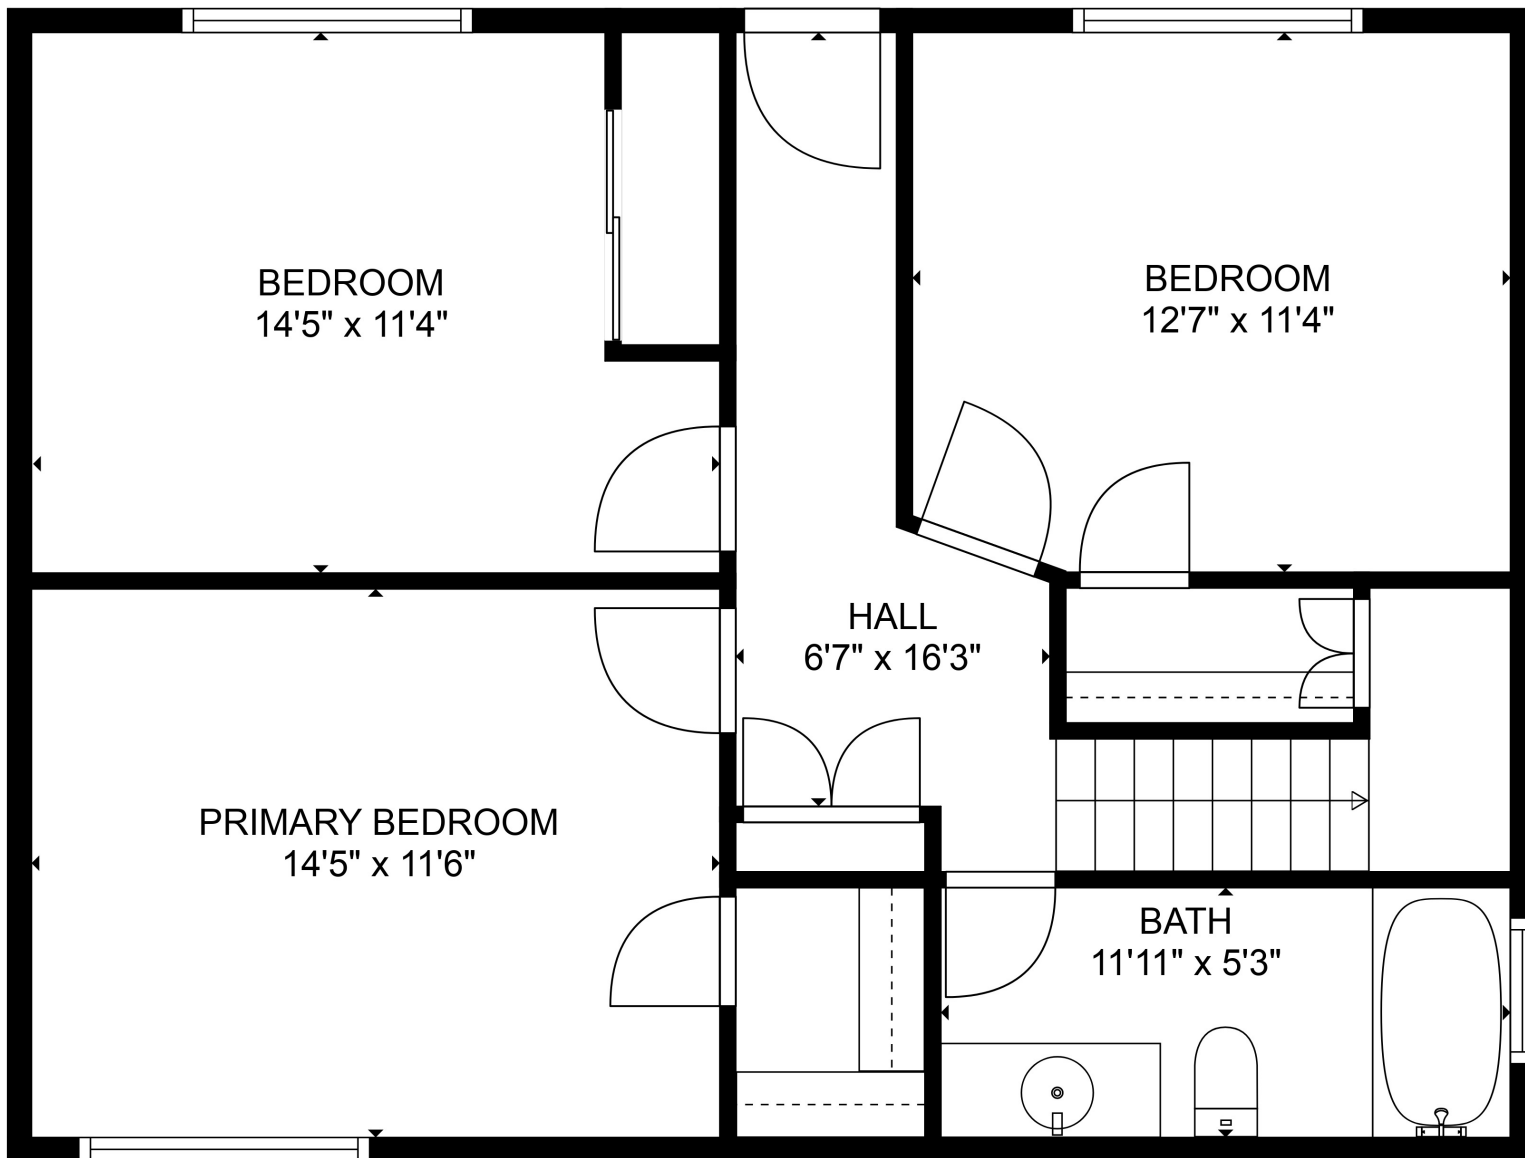

FLOOR 1

FLOOR 2

**TOTAL: 1435 sq. ft**  
 Below Ground: 720 sq. ft, FLOOR 2: 715 sq. ft  
 EXCLUDED AREAS: GARAGE: 374 sq. ft, PORCH: 17 sq. ft  
 SIZES AND DIMENSIONS ARE APPROXIMATE, ACTUAL MAY VARY.

**TOTAL: 1435 sq. ft**

Below Ground: 720 sq. ft, FLOOR 2: 715 sq. ft

EXCLUDED AREAS: GARAGE: 374 sq. ft, PORCH: 17 sq. ft

SIZES AND DIMENSIONS ARE APPROXIMATE, ACTUAL MAY VARY.

**TOTAL: 1435 sq. ft**

Below Ground: 720 sq. ft, FLOOR 2: 715 sq. ft

EXCLUDED AREAS: GARAGE: 374 sq. ft, PORCH: 17 sq. ft

SIZES AND DIMENSIONS ARE APPROXIMATE, ACTUAL MAY VARY.