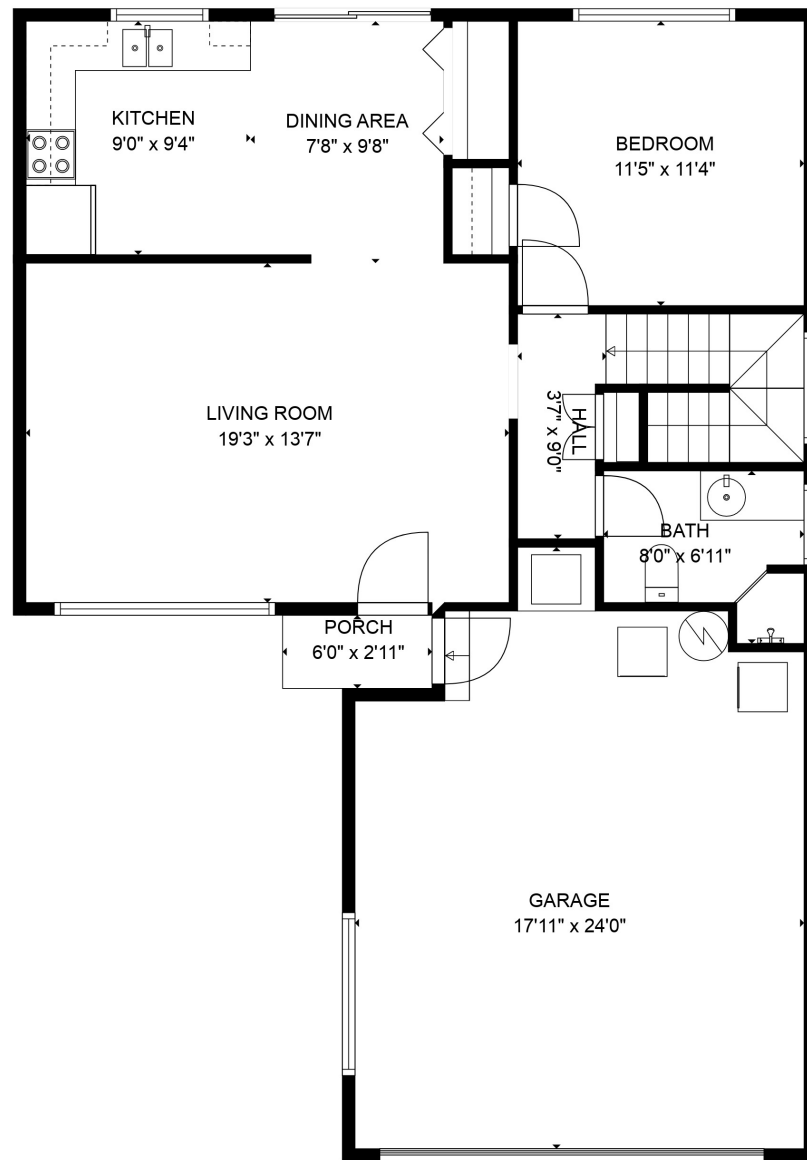

FLOOR 1

FLOOR 2

**TOTAL: 1435 sq. ft**  
 Below Ground: 720 sq. ft, FLOOR 2: 715 sq. ft  
 EXCLUDED AREAS: GARAGE: 374 sq. ft, PORCH: 17 sq. ft  
 SIZES AND DIMENSIONS ARE APPROXIMATE, ACTUAL MAY VARY.

**TOTAL: 1435 sq. ft**

Below Ground: 720 sq. ft, FLOOR 2: 715 sq. ft

EXCLUDED AREAS: GARAGE: 374 sq. ft, PORCH: 17 sq. ft

SIZES AND DIMENSIONS ARE APPROXIMATE, ACTUAL MAY VARY.

**TOTAL: 1435 sq. ft**

Below Ground: 720 sq. ft, FLOOR 2: 715 sq. ft

EXCLUDED AREAS: GARAGE: 374 sq. ft, PORCH: 17 sq. ft

SIZES AND DIMENSIONS ARE APPROXIMATE, ACTUAL MAY VARY.