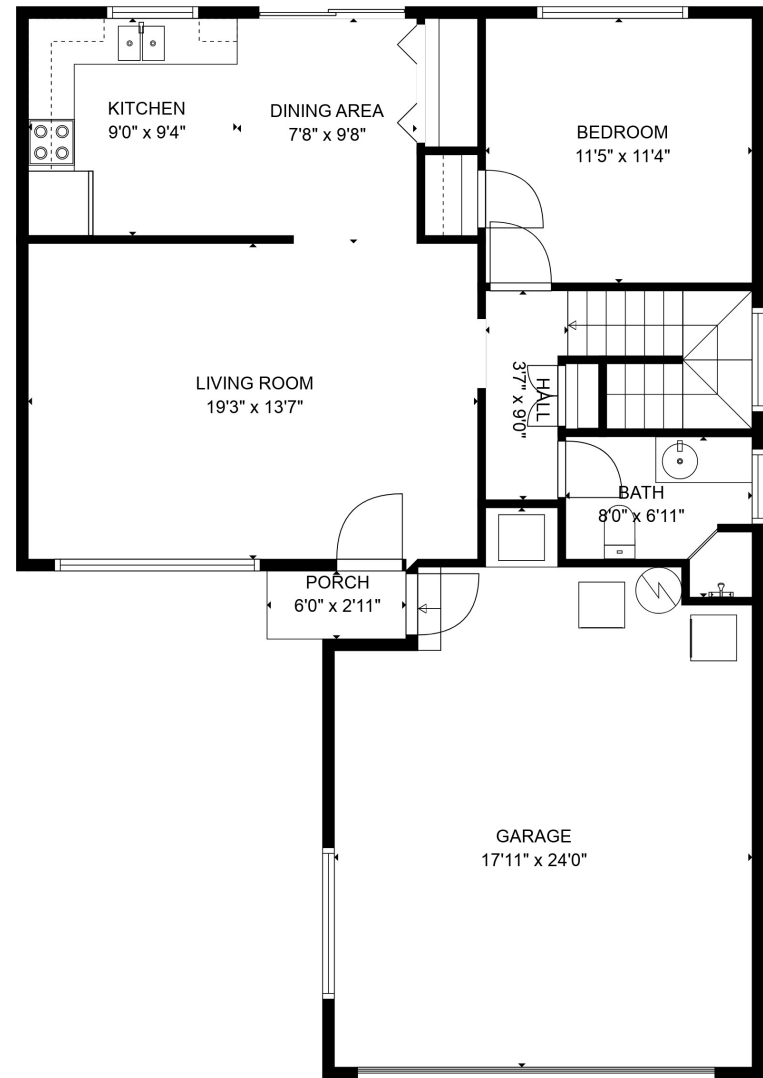

FLOOR 1

FLOOR 2

**TOTAL: 1435 sq. ft**  
 Below Ground: 720 sq. ft, FLOOR 2: 715 sq. ft  
 EXCLUDED AREAS: GARAGE: 374 sq. ft, PORCH: 17 sq. ft  
 SIZES AND DIMENSIONS ARE APPROXIMATE, ACTUAL MAY VARY.

**TOTAL: 1435 sq. ft**

Below Ground: 720 sq. ft, FLOOR 2: 715 sq. ft

EXCLUDED AREAS: GARAGE: 374 sq. ft, PORCH: 17 sq. ft

SIZES AND DIMENSIONS ARE APPROXIMATE, ACTUAL MAY VARY.

**TOTAL: 1435 sq. ft**

Below Ground: 720 sq. ft, FLOOR 2: 715 sq. ft

EXCLUDED AREAS: GARAGE: 374 sq. ft, PORCH: 17 sq. ft

SIZES AND DIMENSIONS ARE APPROXIMATE, ACTUAL MAY VARY.