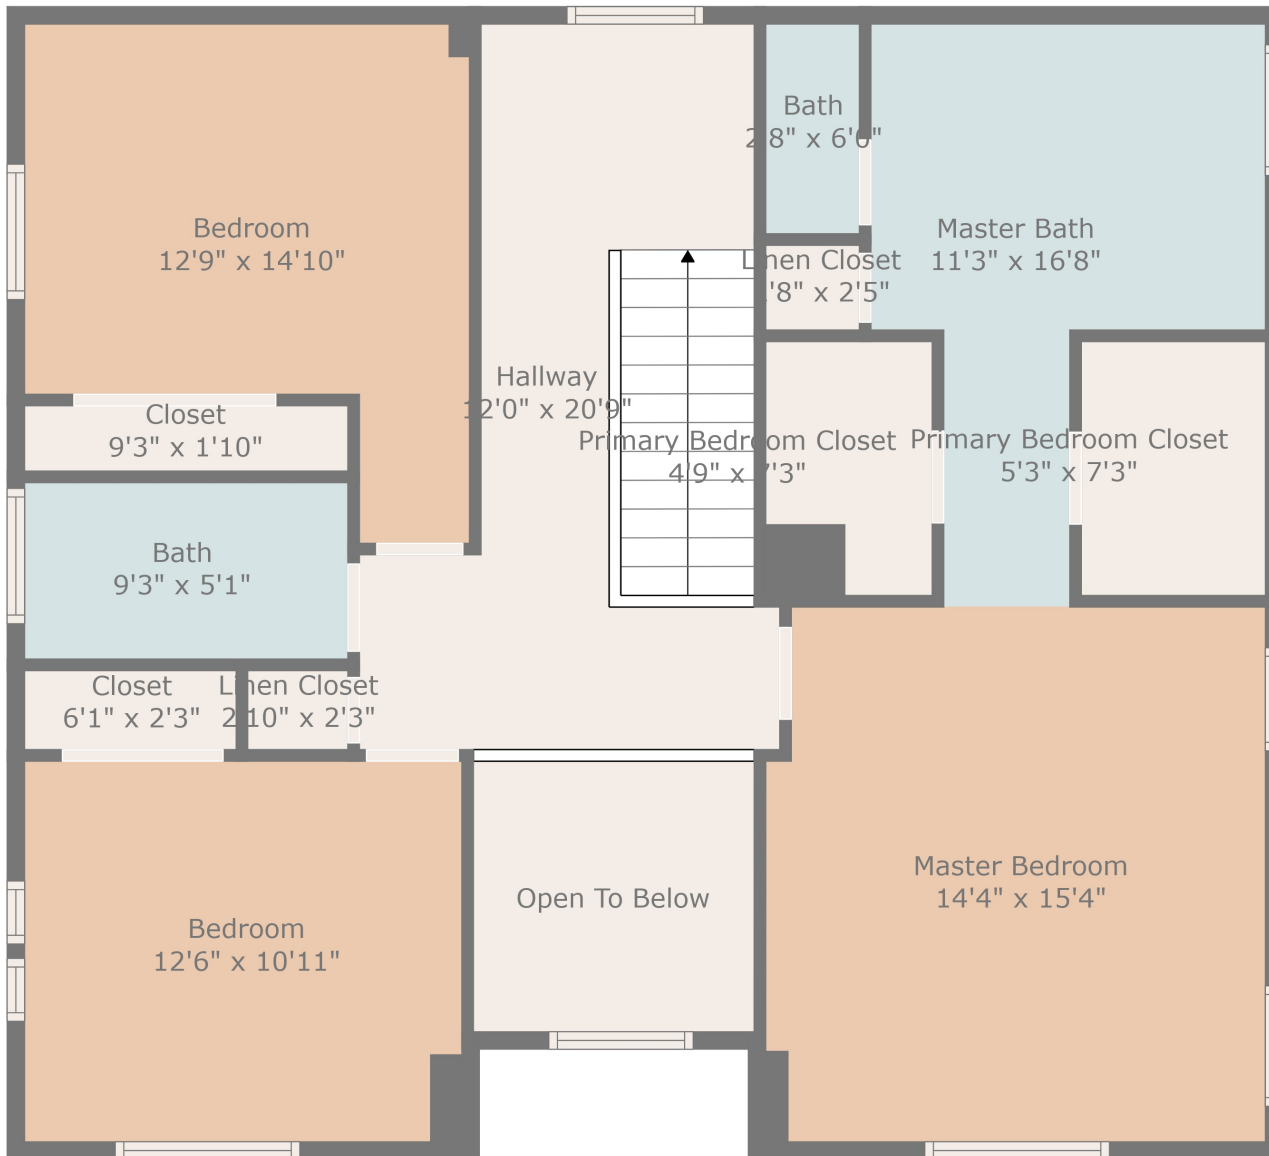

Floor 2

Floor 1

TOTAL: 1729 sq. ft
FLOOR 1: 683 sq. ft, FLOOR 2: 1046 sq. ft
EXCLUDED AREAS: PATIO: 420 sq. ft, FIREPLACE: 7 sq. ft, OPEN TO BELOW: 62 sq. ft

Measurements Are Calculated By Cubicasa Technology. Deemed Highly Reliable But Not Guaranteed.

TOTAL: 1729 sq. ft

FLOOR 1: 683 sq. ft, FLOOR 2: 1046 sq. ft

EXCLUDED AREAS: PATIO: 420 sq. ft, FIREPLACE: 7 sq. ft, OPEN TO BELOW: 62 sq. ft

Measurements Are Calculated By Cubicasa Technology. Deemed Highly Reliable But Not Guaranteed.