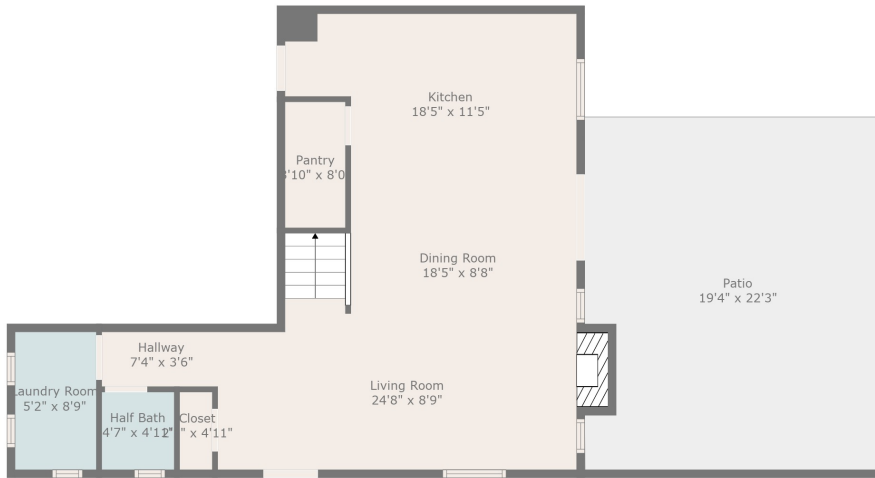

Floor 2

Floor 1

TOTAL: 1729 sq. ft
FLOOR 1: 683 sq. ft, FLOOR 2: 1046 sq. ft
EXCLUDED AREAS: PATIO: 420 sq. ft, FIREPLACE: 7 sq. ft, OPEN TO BELOW: 62 sq. ft

Measurements Are Calculated By Cubicasa Technology. Deemed Highly Reliable But Not Guaranteed.

TOTAL: 1729 sq. ft

FLOOR 1: 683 sq. ft, FLOOR 2: 1046 sq. ft

EXCLUDED AREAS: PATIO: 420 sq. ft, FIREPLACE: 7 sq. ft, OPEN TO BELOW: 62 sq. ft

Measurements Are Calculated By Cubicasa Technology. Deemed Highly Reliable But Not Guaranteed.