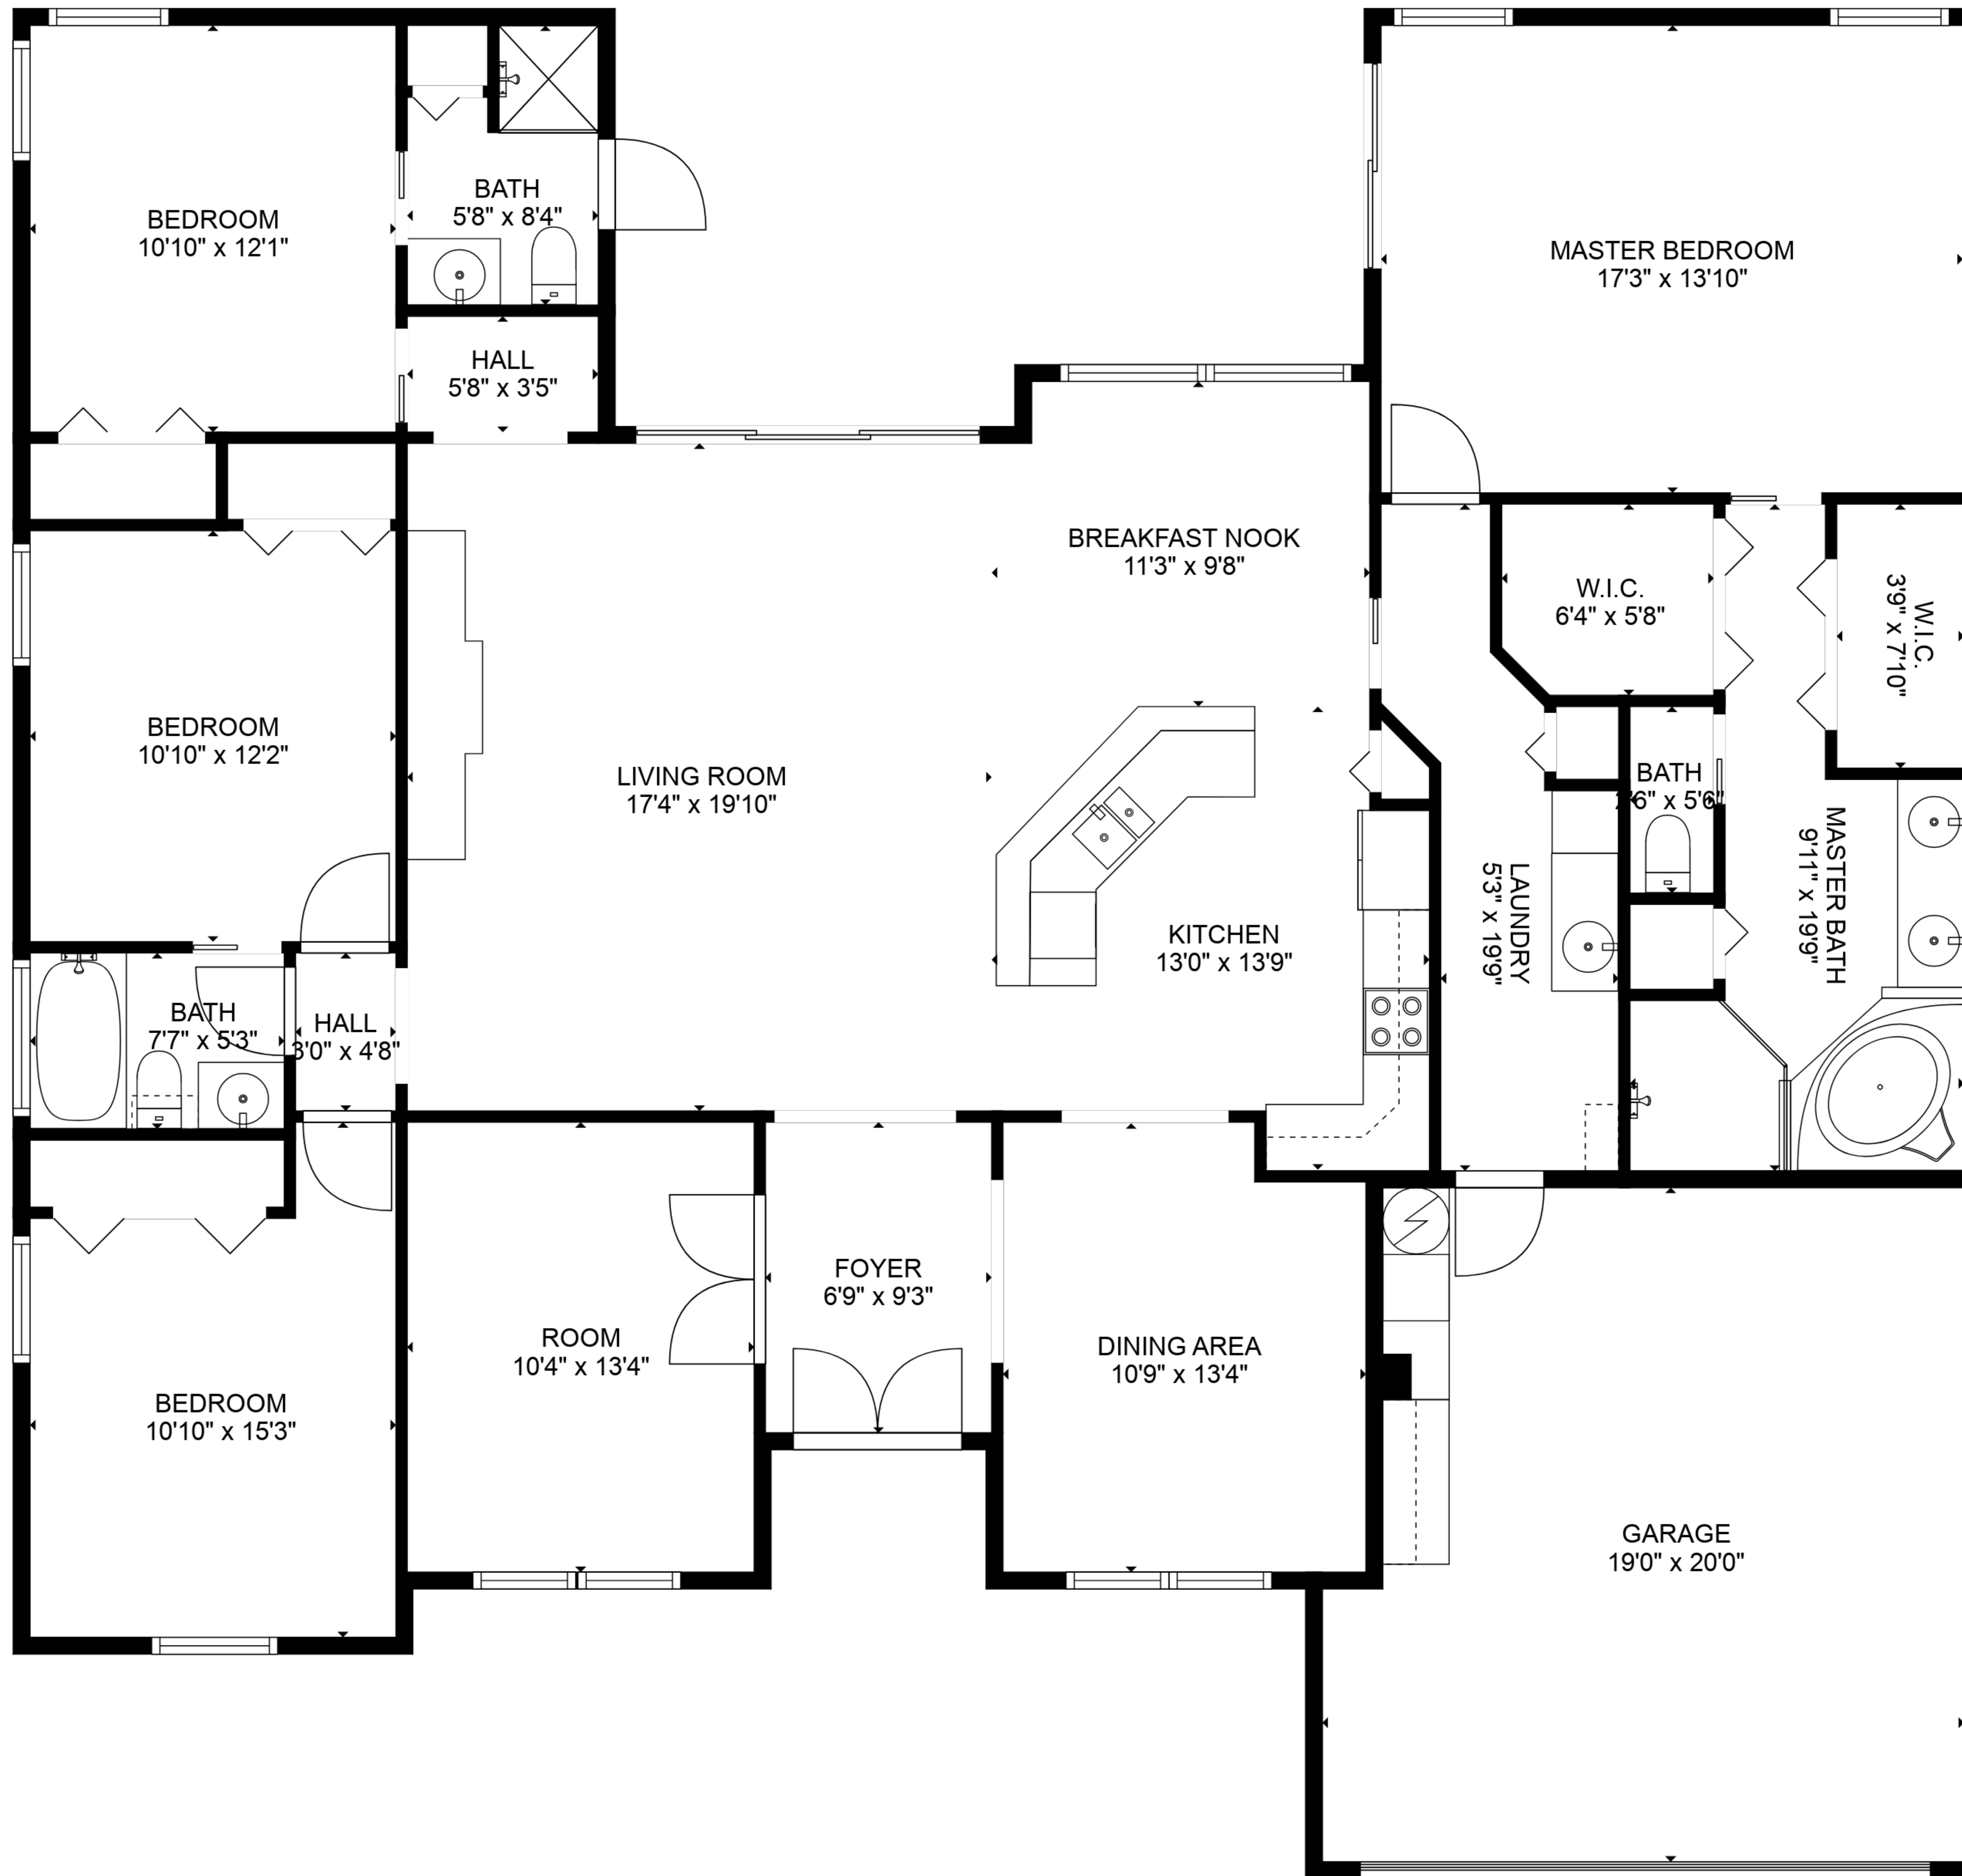

TOTAL: 2146 sq. ft
 FLOOR 1: 2146 sq. ft
 EXCLUDED AREAS: GARAGE: 360 sq. ft

SIZES AND DIMENSIONS ARE APPROXIMATE, DEEMED HIGHLY RELIABLE BUT NOT GUARANTEED.

TOTAL: 2146 sq. ft
 FLOOR 1: 2146 sq. ft
 EXCLUDED AREAS: GARAGE: 360 sq. ft

SIZES AND DIMENSIONS ARE APPROXIMATE, DEEMED HIGHLY RELIABLE BUT NOT GUARANTEED.