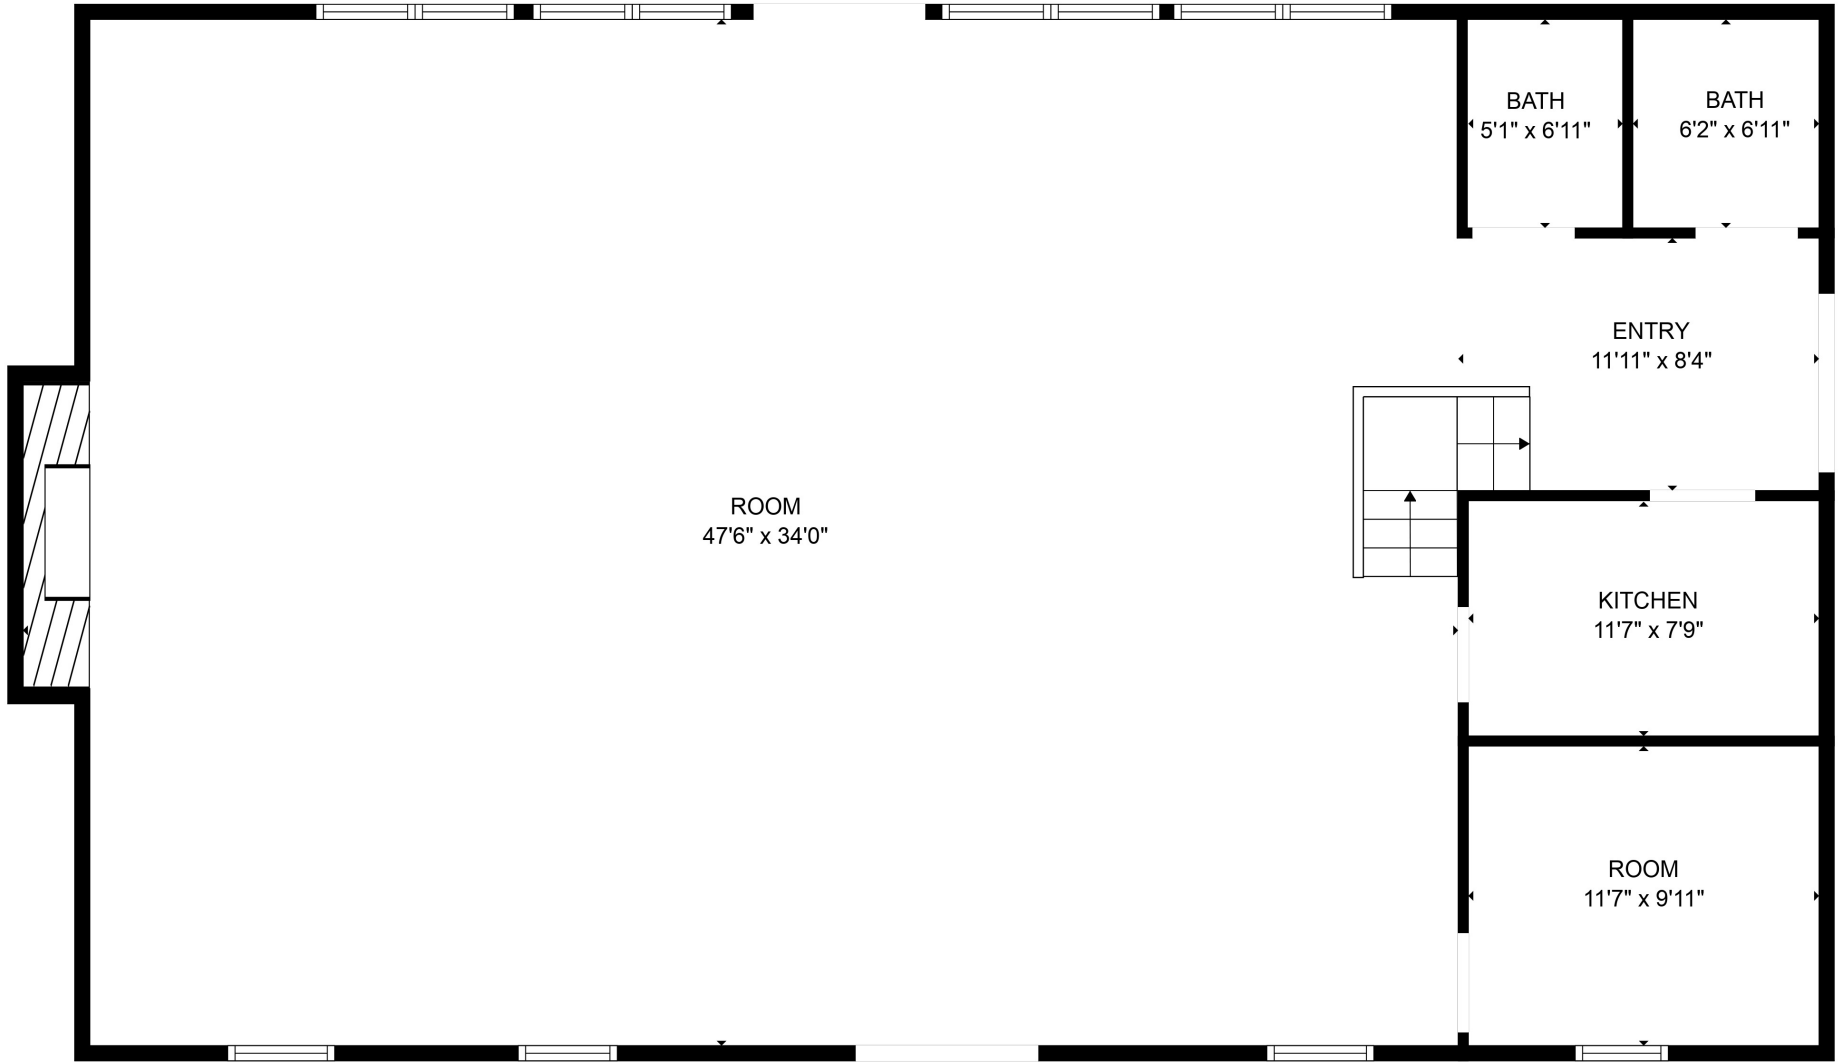

FLOOR 2

FLOOR 1

**TOTAL: 2045 sq. ft**  
 FLOOR 1: 1949 sq. ft, FLOOR 2: 96 sq. ft  
 EXCLUDED AREAS: FIREPLACE: 17 sq. ft, STORAGE: 302 sq. ft, OPEN TO BELOW: 1549 sq. ft

MEASUREMENTS ARE CALCULATED BY CUBICASA TECHNOLOGY. DEEMED HIGHLY RELIABLE BUT NOT GUARANTEED.

**TOTAL: 2045 sq. ft**  
FLOOR 1: 1949 sq. ft, FLOOR 2: 96 sq. ft  
EXCLUDED AREAS: FIREPLACE: 17 sq. ft, STORAGE: 302 sq. ft, OPEN TO BELOW: 1549 sq. ft

MEASUREMENTS ARE CALCULATED BY CUBICASA TECHNOLOGY. DEEMED HIGHLY RELIABLE BUT NOT GUARANTEED.