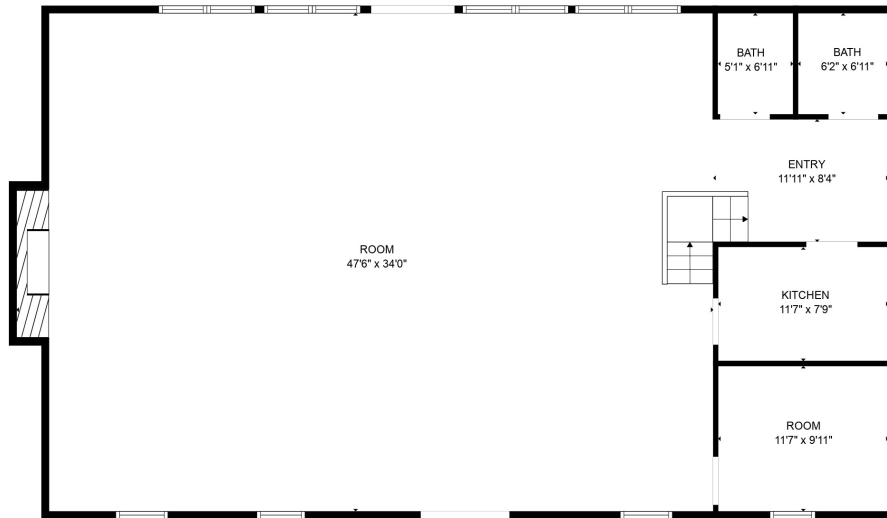

FLOOR 2

FLOOR 1

**TOTAL: 2045 sq. ft**  
 FLOOR 1: 1949 sq. ft, FLOOR 2: 96 sq. ft  
 EXCLUDED AREAS: FIREPLACE: 17 sq. ft, STORAGE: 302 sq. ft, OPEN TO BELOW: 1549 sq. ft

MEASUREMENTS ARE CALCULATED BY CUBICASA TECHNOLOGY. DEEMED HIGHLY RELIABLE BUT NOT GUARANTEED.

**TOTAL: 2045 sq. ft**  
FLOOR 1: 1949 sq. ft, FLOOR 2: 96 sq. ft  
EXCLUDED AREAS: FIREPLACE: 17 sq. ft, STORAGE: 302 sq. ft, OPEN TO BELOW: 1549 sq. ft

MEASUREMENTS ARE CALCULATED BY CUBICASA TECHNOLOGY. DEEMED HIGHLY RELIABLE BUT NOT GUARANTEED.