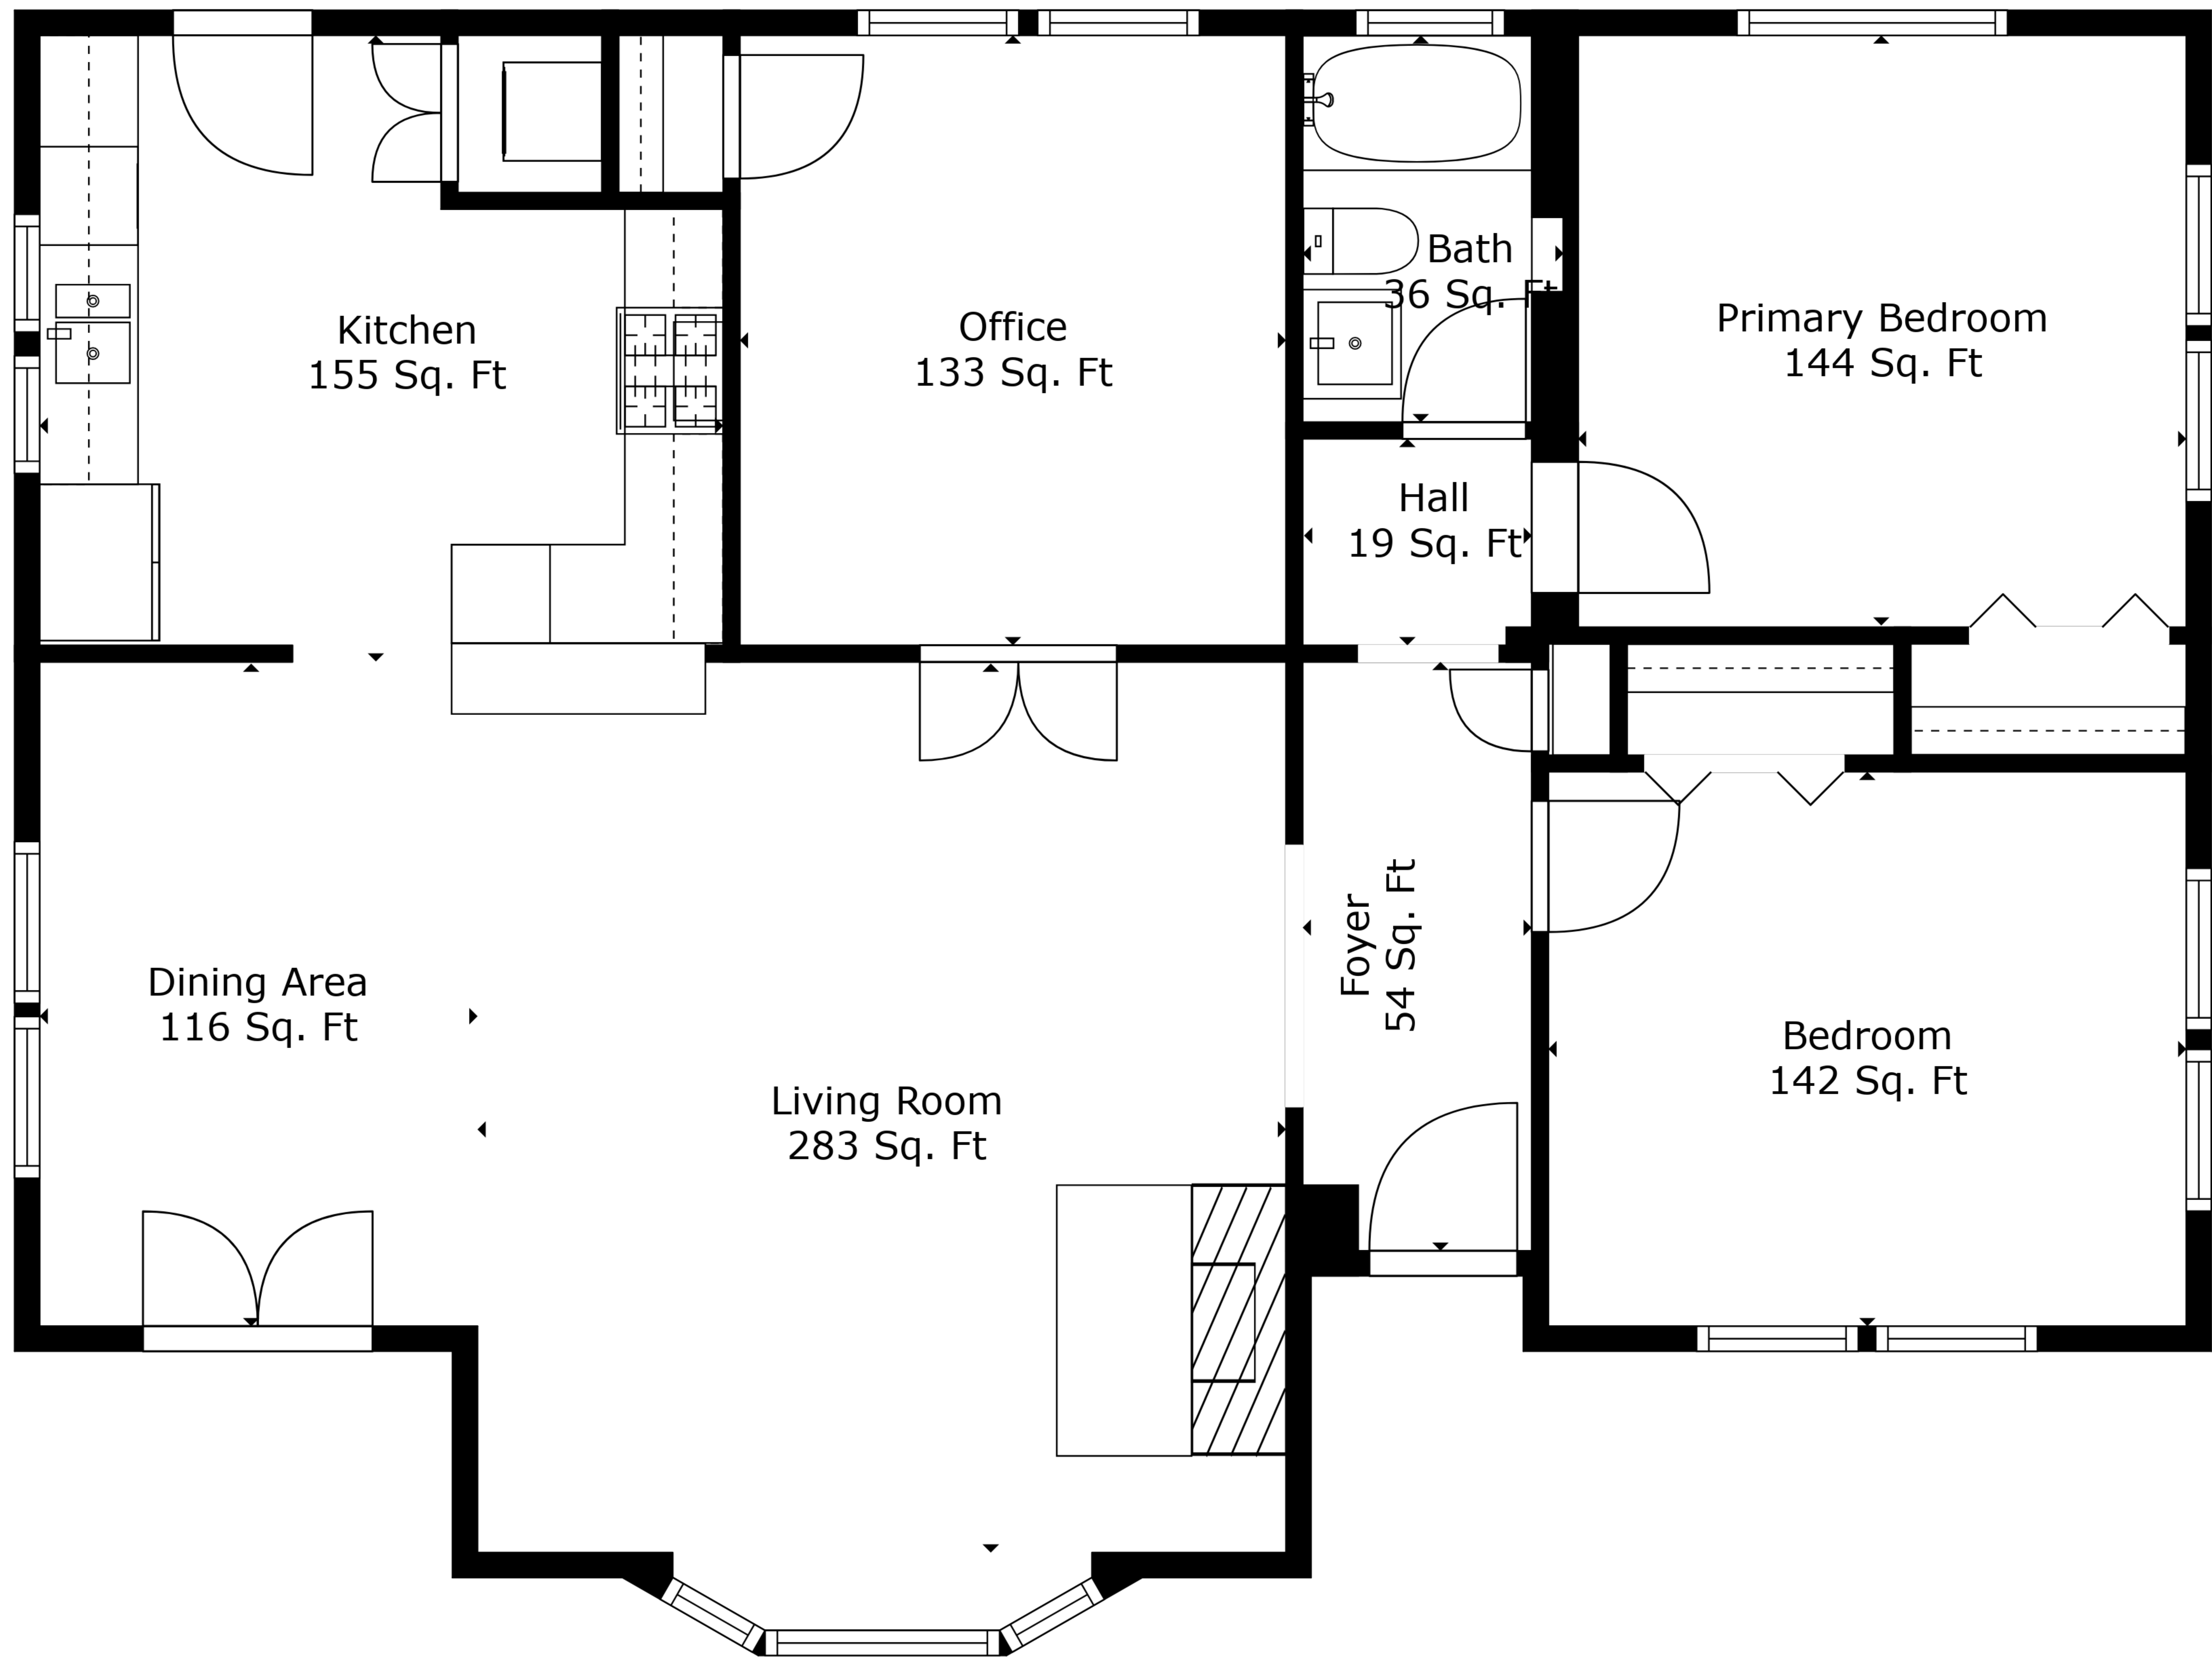

**TOTAL: 1176 sq. ft**  
FLOOR 1: 1176 sq. ft  
EXCLUDED AREAS: BAY WINDOW: 12 sq. ft

**TOTAL: 1176 sq. ft**  
 FLOOR 1: 1176 sq. ft  
 EXCLUDED AREAS: BAY WINDOW: 12 sq. ft