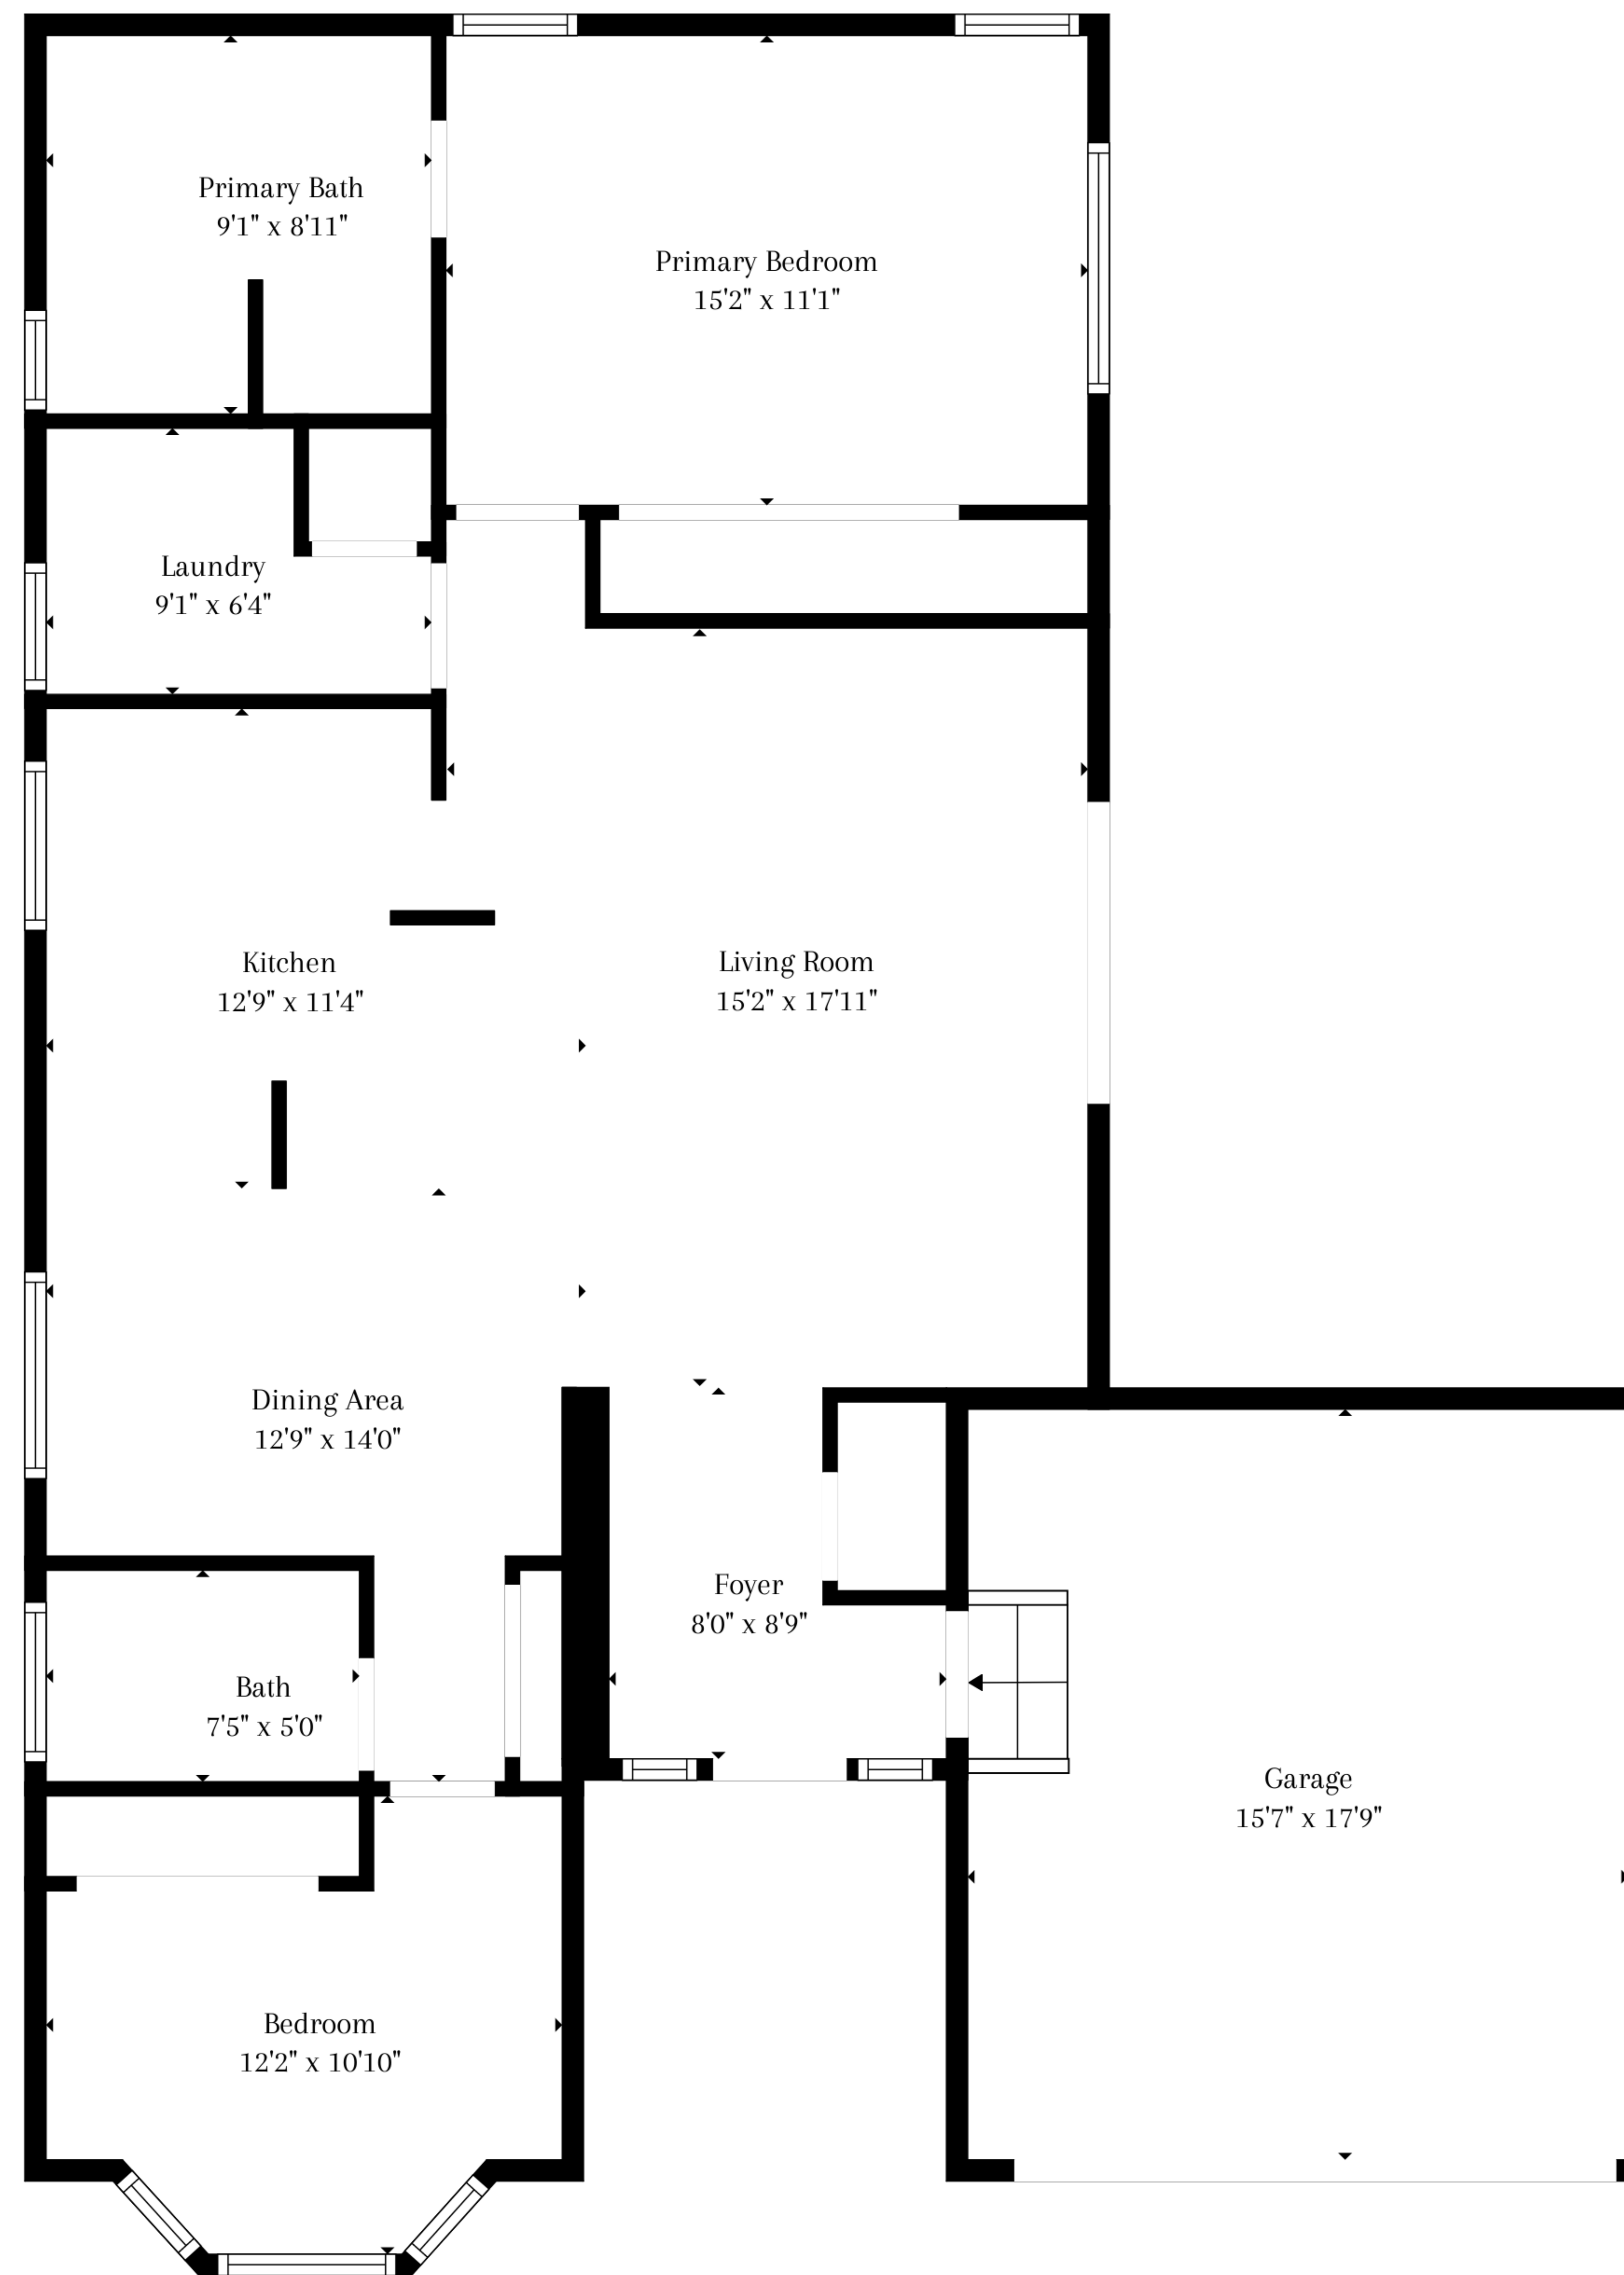

TOTAL: 1106 sq. ft
FLOOR 1: 1106 sq. ft
EXCLUDED AREAS: GARAGE: 277 sq. ft

TOTAL: 1106 sq. ft
FLOOR 1: 1106 sq. ft
EXCLUDED AREAS: GARAGE: 277 sq. ft