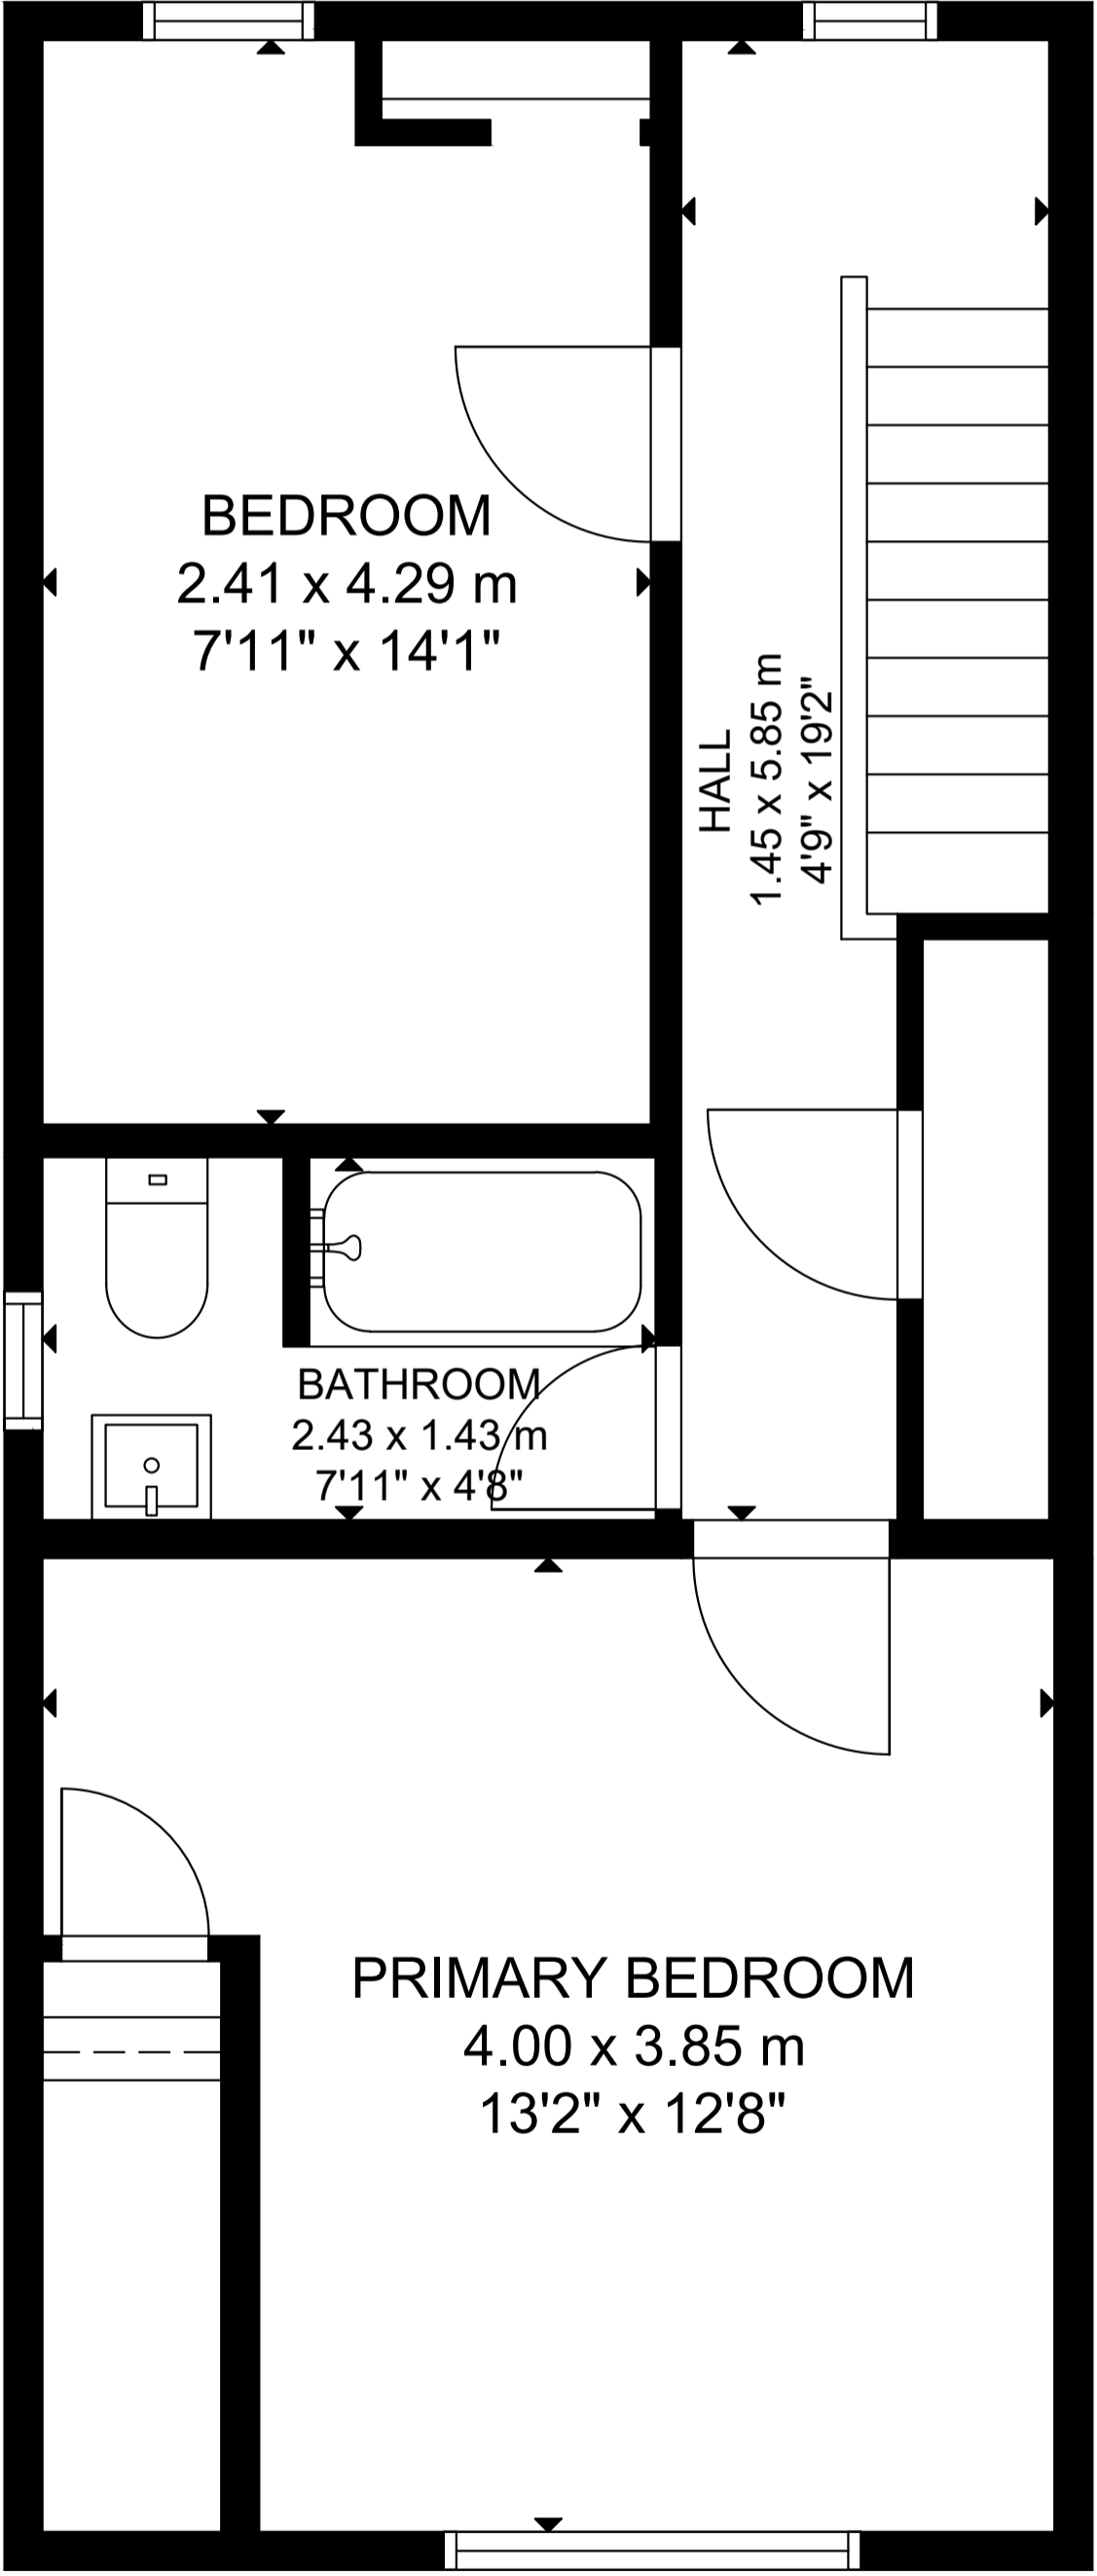

32 Darrell Avenue

LOWER LEVEL

MAIN FLOOR

SECOND FLOOR

GROSS INTERNAL AREA
 MAIN FLOOR: 486 sq ft, 45 m², SECOND FLOOR: 423 sq ft, 39 m²
 LOWER LEVEL: 502 sq ft, 47 m²
 TOTAL: 1,411 SQ FT, 131 m²
 SIZE AND DIMENSIONS ARE APPROXIMATE, ACTUAL MAY VARY.