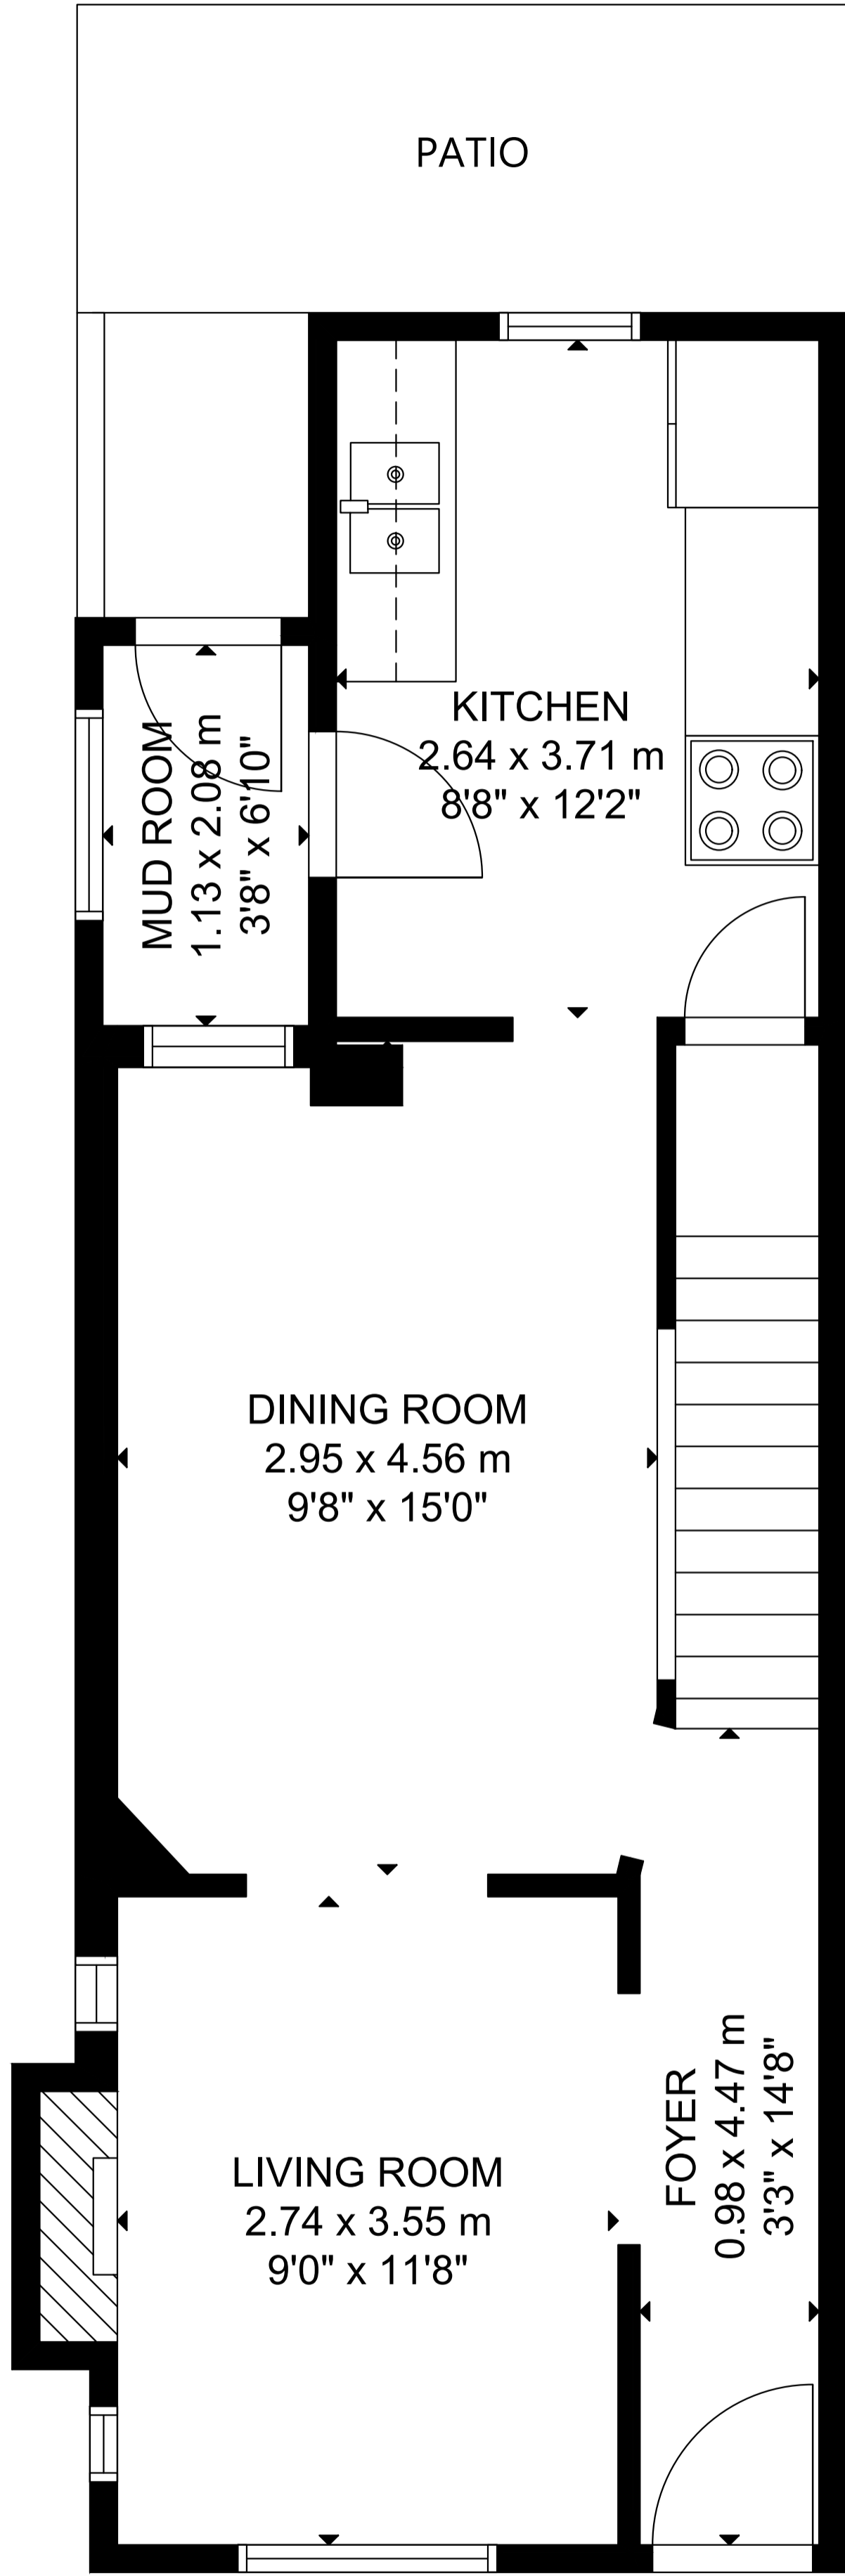

32 Darrell Avenue

LOWER LEVEL

MAIN FLOOR

SECOND FLOOR

GROSS INTERNAL AREA
 MAIN FLOOR: 486 sq ft, 45 m², SECOND FLOOR: 423 sq ft, 39 m²
 LOWER LEVEL: 502 sq ft, 47 m²
 TOTAL: 1,411 SQ FT, 131 m²
 SIZE AND DIMENSIONS ARE APPROXIMATE, ACTUAL MAY VARY.