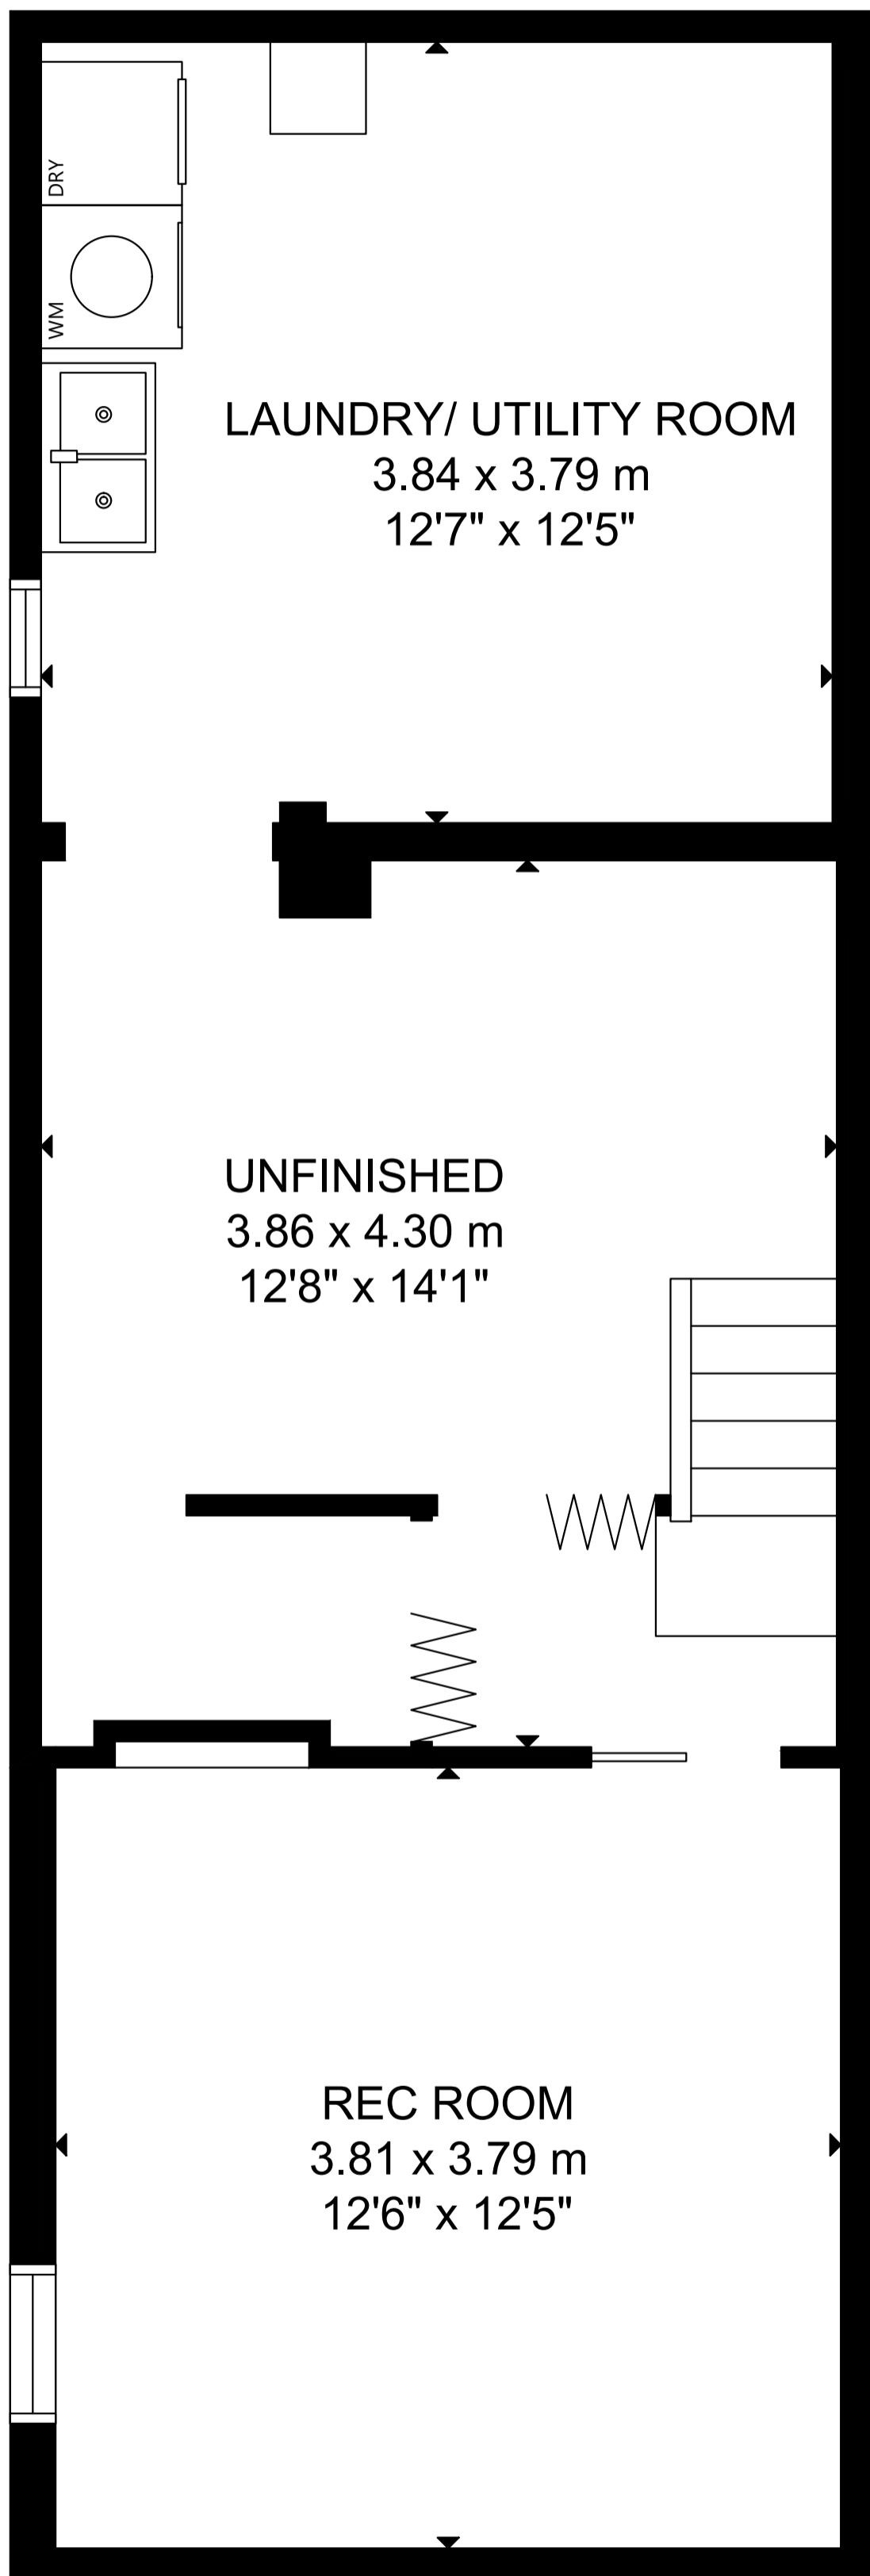

32 Darrell Avenue

LOWER LEVEL

MAIN FLOOR

SECOND FLOOR

GROSS INTERNAL AREA
 MAIN FLOOR: 486 sq ft, 45 m², SECOND FLOOR: 423 sq ft, 39 m²
 LOWER LEVEL: 502 sq ft, 47 m²
 TOTAL: 1,411 SQ FT, 131 m²
 SIZE AND DIMENSIONS ARE APPROXIMATE, ACTUAL MAY VARY.