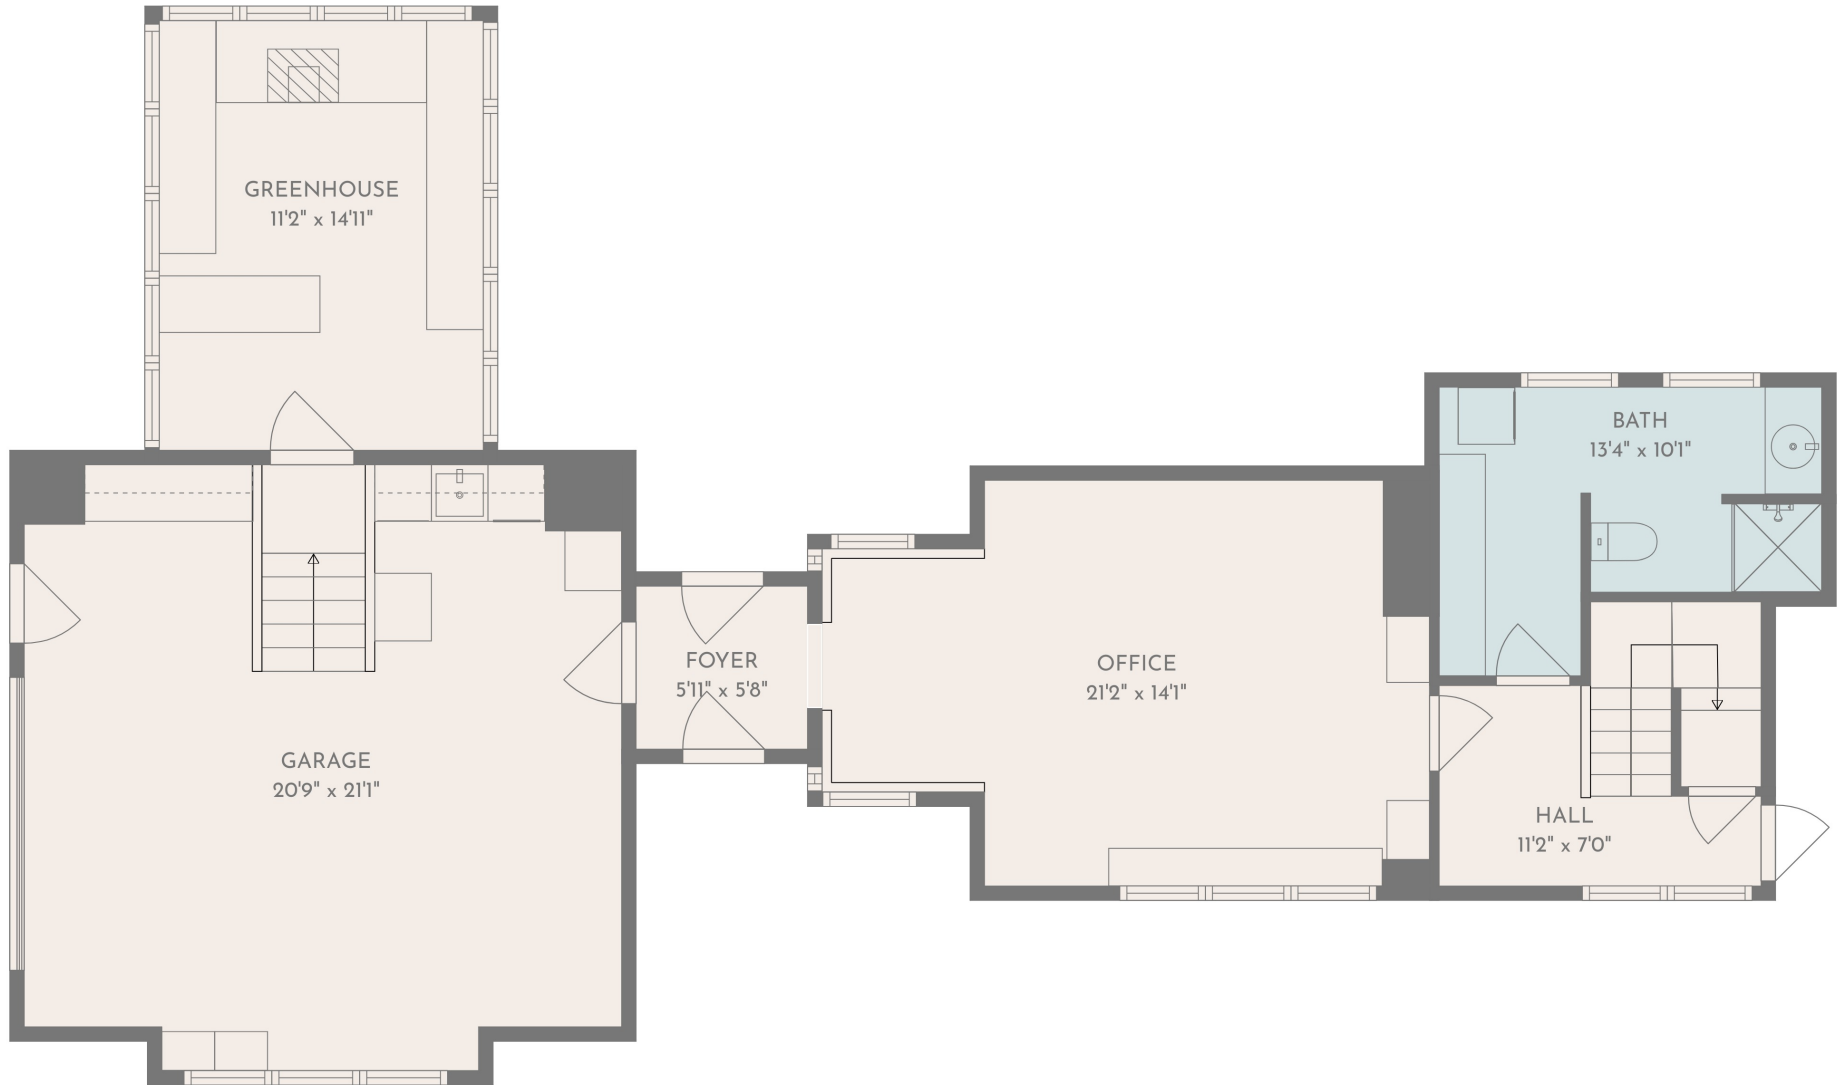

Total scanned area: 3871 sq. ft

MEASUREMENTS ARE CALCULATED BY CUBICASA TECHNOLOGY. DEEMED HIGHLY RELIABLE BUT NOT GUARANTEED.

Total scanned area: 3871 sq. ft

MEASUREMENTS ARE CALCULATED BY CUBICASA TECHNOLOGY. DEEMED HIGHLY RELIABLE BUT NOT GUARANTEED.

Total scanned area: 3871 sq. ft

MEASUREMENTS ARE CALCULATED BY CUBICASA TECHNOLOGY. DEEMED HIGHLY RELIABLE BUT NOT GUARANTEED.