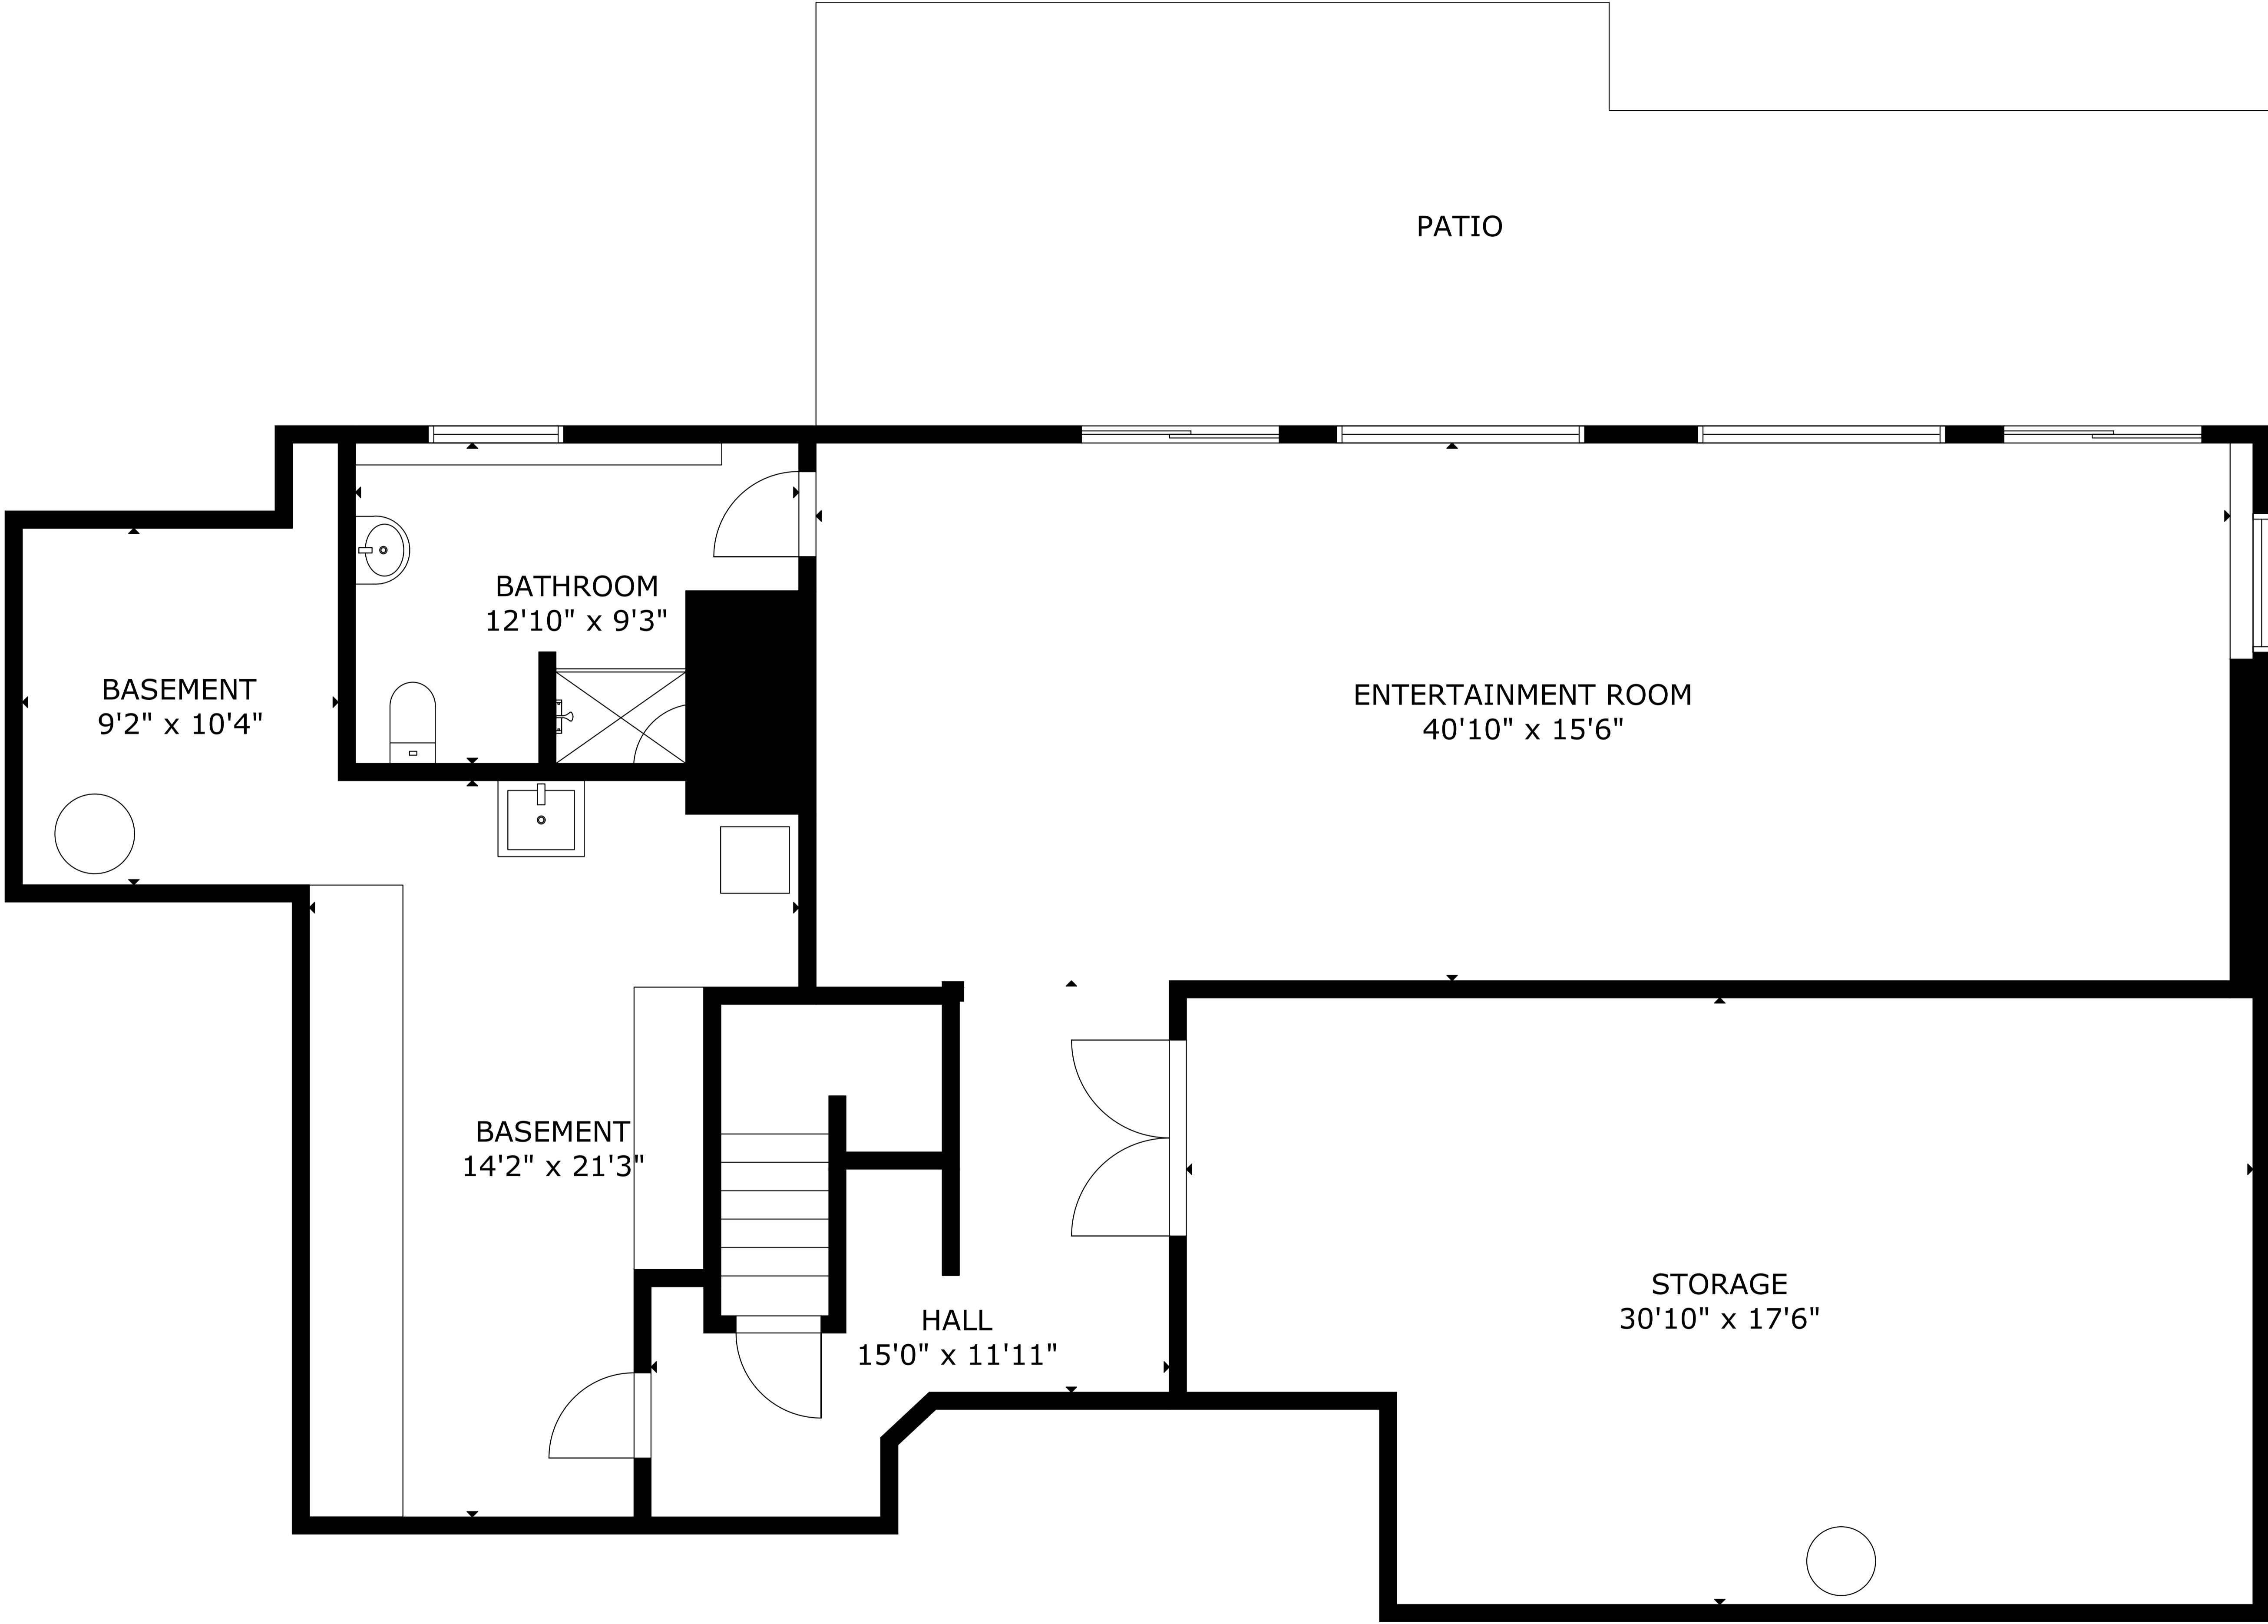

67 Redwood Circle, Mashpee

GROSS INTERNAL AREA
TOTAL: 6,136 sq.ft

FLOOR 1: 1,834 sq.ft, FLOOR 2: 4,302 sq.ft

SIZE AND DIMENSIONS ARE APPROXIMATE, ACTUAL MAY VARY

FLOOR 1