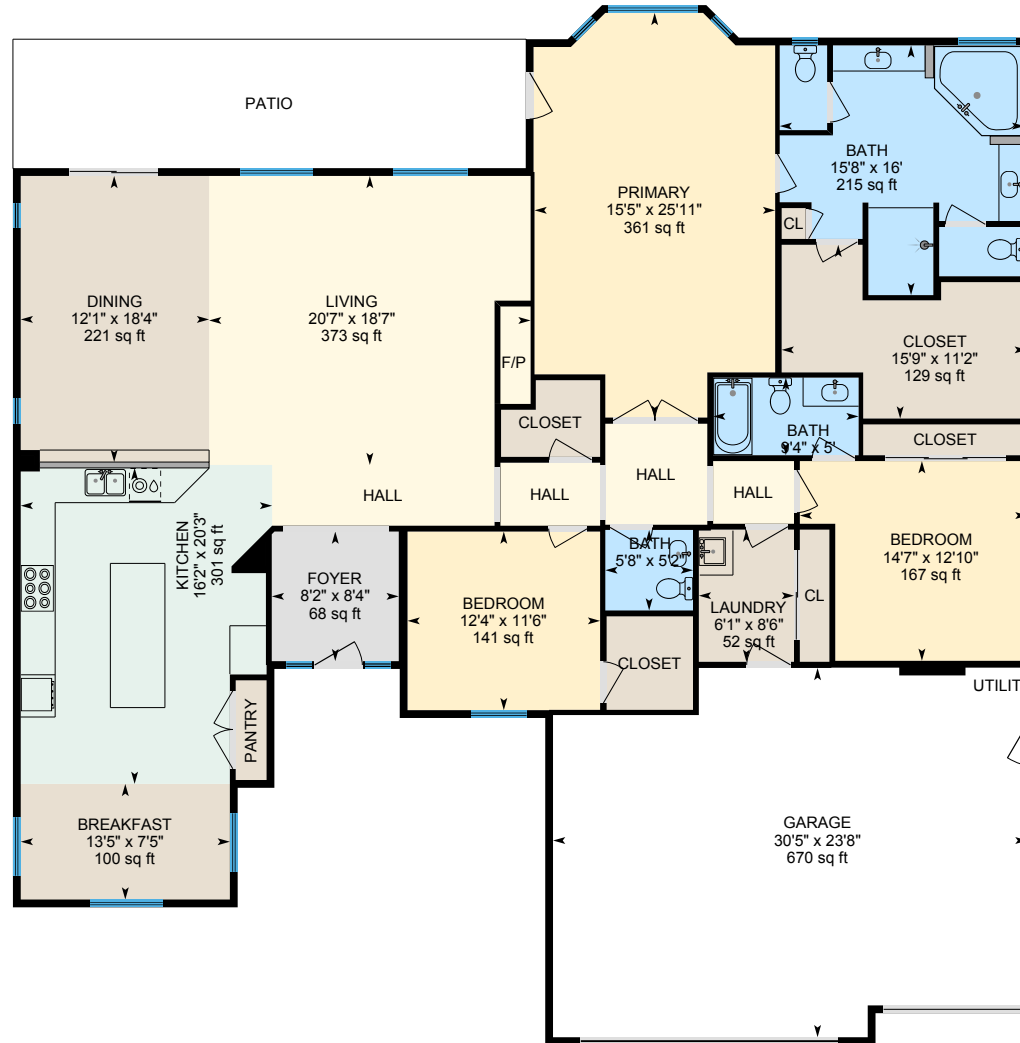

# 1283 Holly Berry St, Manteca, CA

Main Floor Finished Area 2692.36 sq ft  
Unfinished Area 707.92 sq ft

PREPARED: 2024/05/29

White regions are excluded from total floor area in iGUIDE floor plans. All room dimensions and floor areas must be considered approximate and are subject to independent verification.