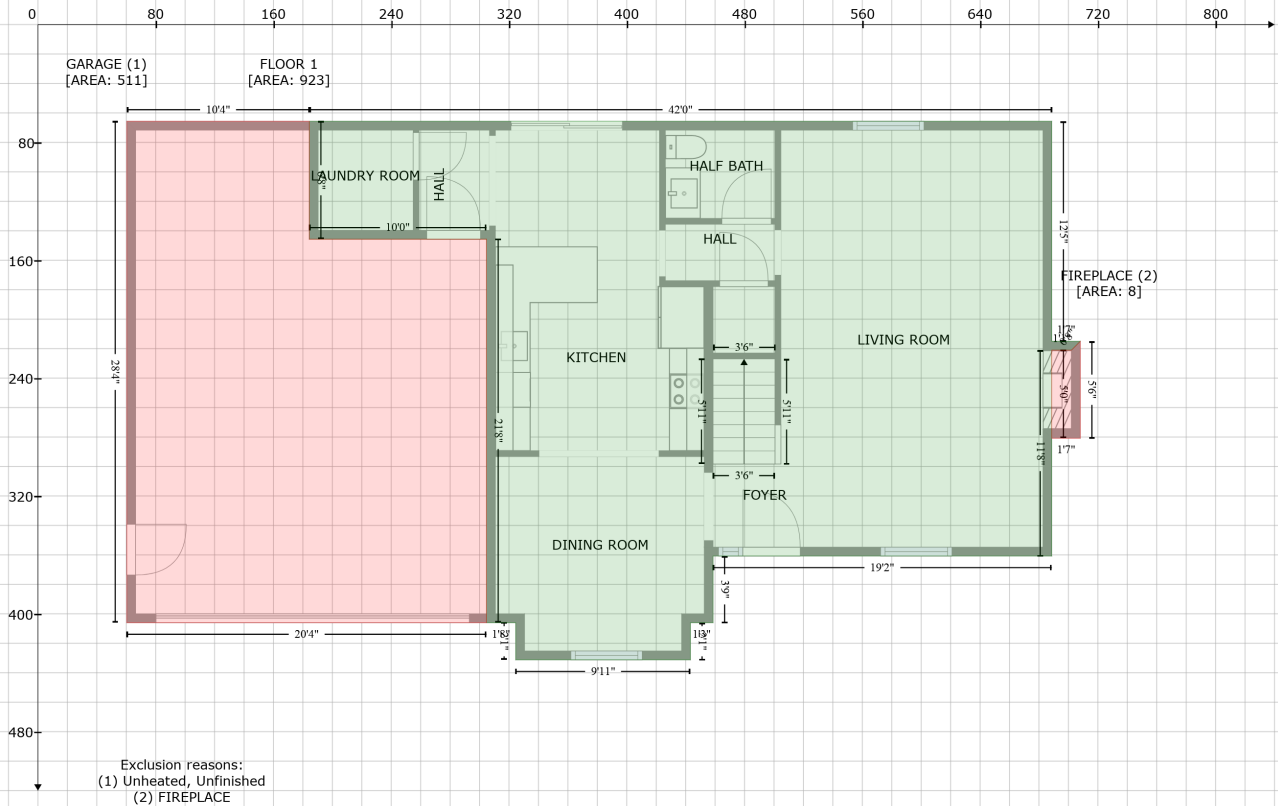

# 291 Calmes Boulevard, Winchester, Clark County, Kentucky, United States, 40391

Gross Living Area: 1779 sq. ft

Space	Area (sq. ft)	Calculation
FLOOR 1 (Living area)	923	Coordinate Polygon Area Algorithm using inches $-((688.7 + 688.7) * (65.7 - 215) + (688.7 + 708.1) * (215 - 215) + (708.1 + 702.1) * (215 - 221) + (702.1 + 688.7) * (221 - 221) + (688.7 + 688.7) * (221 - 360.8) + (688.7 + 458.6) * (360.8 - 360.8) + (458.6 + 458.6) * (360.8 - 406) + (458.6 + 443.3) * (406 - 406) + (443.3 + 443.3) * (406 - 431.2) + (443.3 + 324.6) * (431.2 - 431.2) + (324.6 + 324.6) * (431.2 - 406) + (324.6 + 304.8) * (406 - 406) + (304.8 + 304.8) * (406 - 145.7) + (304.8 + 184.4) * (145.7 - 145.7) + (184.4 + 184.4) * (145.7 - 65.7) + (184.4 + 688.7) * (65.7 - 65.7)) * 0.5 + 0.00694$
GARAGE (Non-living area)	511	$-((184.4 + 184.4) * (65.7 - 145.7) + (184.4 + 304.8) * (145.7 - 145.7) + (304.8 + 304.8) * (145.7 - 406) + (304.8 + 60.4) * (406 - 406) + (60.4 + 60.4) * (406 - 65.7) + (60.4 + 184.4) * (65.7 - 65.7)) * 0.5 + 0.00694$
FIREPLACE (Non-living area)	8	$-((708.1 + 708.1) * (215 - 280.8) + (708.1 + 688.7) * (280.8 - 280.8) + (688.7 + 688.7) * (280.8 - 221) + (688.7 + 702.1) * (221 - 221) + (702.1 + 708.1) * (221 - 215)) * 0.5 + 0.00694$

# 291 Calmes Boulevard, Winchester, Clark County, Kentucky, United States, 40391

Gross Living Area: 1779 sq. ft

Space	Area (sq. ft)	Calculation <small>Coordinate Polygon Area Algorithm using inches</small>
FLOOR 2 (Living area)	856	$  \begin{aligned}  & -((453.5 + 453.5) * (61.9 - 357) + (453.5 + 223.4) * (357 - 357) + (223.4 + 223.4) * (357 - 402.2) + \\  & (223.4 + 208.1) * (402.2 - 402.2) + (208.1 + 208.1) * (402.2 - 427.4) + (208.1 + 89.4) * (427.4 - \\  & 427.4) + (89.4 + 89.4) * (427.4 - 402.2) + (89.4 + 69.6) * (402.2 - 402.2) + (69.6 + 69.6) * (402.2 - \\  & 61.9) + (69.6 + 453.5) * (61.9 - 61.9)) * 0.5 * 0.00694  \end{aligned}  $