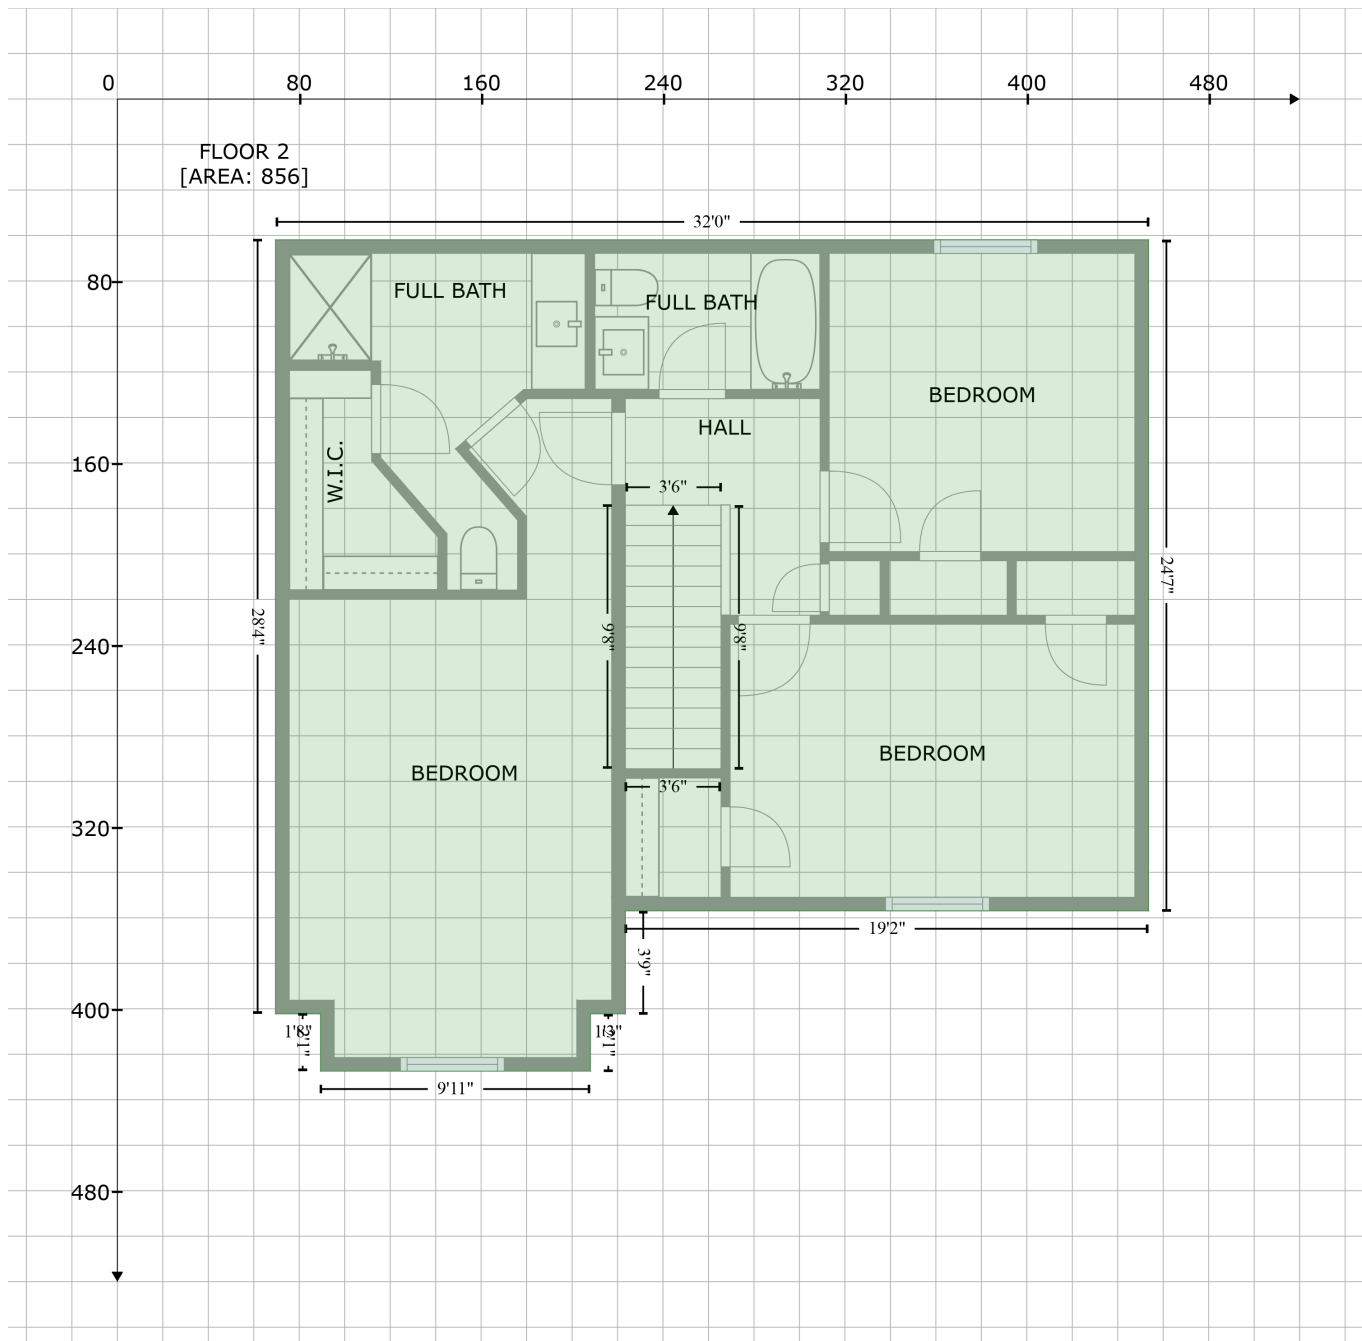

# 291 Calmes Boulevard, Winchester, Clark County, Kentucky, United States, 40391

Gross Living Area: 1779 sq. ft

Space	Area (sq. ft)	Calculation
FLOOR 1 (Living area)	923	Coordinate Polygon Area Algorithm using inches $-((688.7 + 688.7) * (65.7 - 215) + (688.7 + 708.1) * (215 - 215) + (708.1 + 702.1) * (215 - 221) + (702.1 + 688.7) * (221 - 221) + (688.7 + 688.7) * (221 - 360.8) + (688.7 + 458.6) * (360.8 - 360.8) + (458.6 + 458.6) * (360.8 - 406) + (458.6 + 443.3) * (406 - 406) + (443.3 + 443.3) * (406 - 431.2) + (443.3 + 324.6) * (431.2 - 431.2) + (324.6 + 324.6) * (431.2 - 406) + (324.6 + 304.8) * (406 - 406) + (304.8 + 304.8) * (406 - 145.7) + (304.8 + 184.4) * (145.7 - 145.7) + (184.4 + 184.4) * (145.7 - 65.7) + (184.4 + 688.7) * (65.7 - 65.7)) * 0.5 + 0.00694$
GARAGE (Non-living area)	511	$-((184.4 + 184.4) * (65.7 - 145.7) + (184.4 + 304.8) * (145.7 - 145.7) + (304.8 + 304.8) * (145.7 - 406) + (304.8 + 60.4) * (406 - 406) + (60.4 + 60.4) * (406 - 65.7) + (60.4 + 184.4) * (65.7 - 65.7)) * 0.5 + 0.00694$
FIREPLACE (Non-living area)	8	$-((708.1 + 708.1) * (215 - 280.8) + (708.1 + 688.7) * (280.8 - 280.8) + (688.7 + 688.7) * (280.8 - 221) + (688.7 + 702.1) * (221 - 221) + (702.1 + 708.1) * (221 - 215)) * 0.5 + 0.00694$

# 291 Calmes Boulevard, Winchester, Clark County, Kentucky, United States, 40391

Gross Living Area: 1779 sq. ft

Space	Area (sq. ft)	Calculation <small>Coordinate Polygon Area Algorithm using inches</small>
FLOOR 2 (Living area)	856	$  \begin{aligned}  & -((453.5 + 453.5) * (61.9 - 357) + (453.5 + 223.4) * (357 - 357) + (223.4 + 223.4) * (357 - 402.2) + \\  & (223.4 + 208.1) * (402.2 - 402.2) + (208.1 + 208.1) * (402.2 - 427.4) + (208.1 + 89.4) * (427.4 - \\  & 427.4) + (89.4 + 89.4) * (427.4 - 402.2) + (89.4 + 69.6) * (402.2 - 402.2) + (69.6 + 69.6) * (402.2 - \\  & 61.9) + (69.6 + 453.5) * (61.9 - 61.9)) * 0.5 * 0.00694  \end{aligned}  $