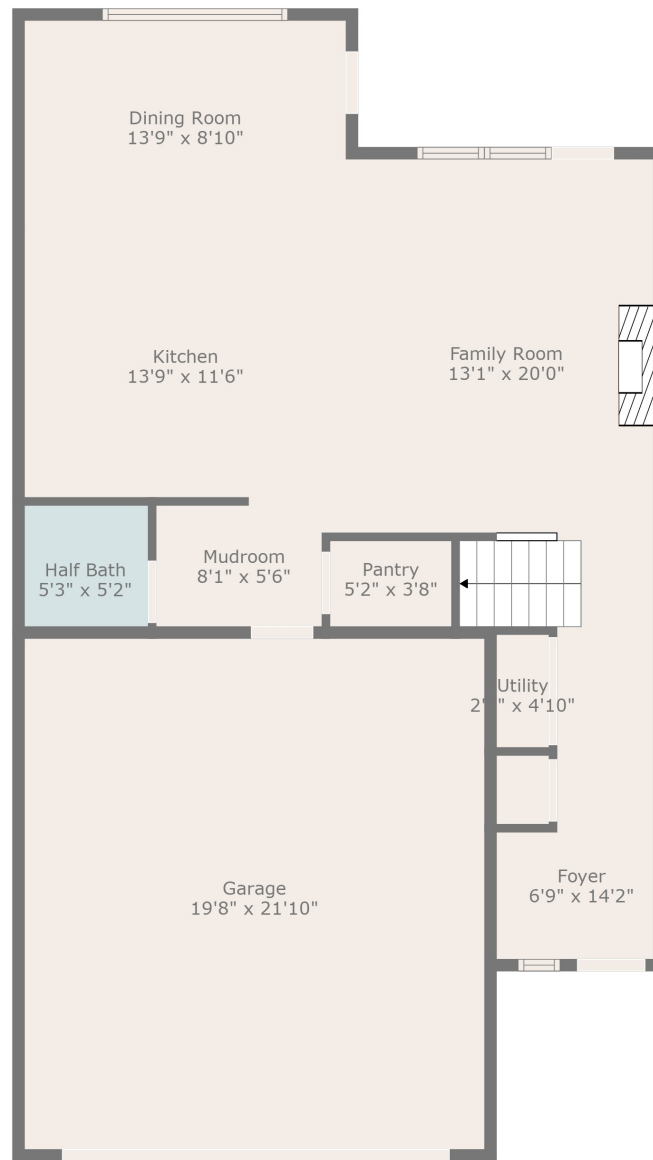

Floor 1

Floor 2

TOTAL: 1648 sq. ft
 FLOOR 1: 712 sq. ft, FLOOR 2: 936 sq. ft
 EXCLUDED AREAS: GARAGE: 429 sq. ft, OPEN TO BELOW: 202 sq. ft

Measurements Are Calculated By Cubicasa Technology. Deemed Highly Reliable But Not Guaranteed.

TOTAL: 1648 sq. ft

FLOOR 1: 712 sq. ft, FLOOR 2: 936 sq. ft

EXCLUDED AREAS: GARAGE: 429 sq. ft, OPEN TO BELOW: 202 sq. ft

Measurements Are Calculated By Cubicasa Technology. Deemed Highly Reliable But Not Guaranteed.