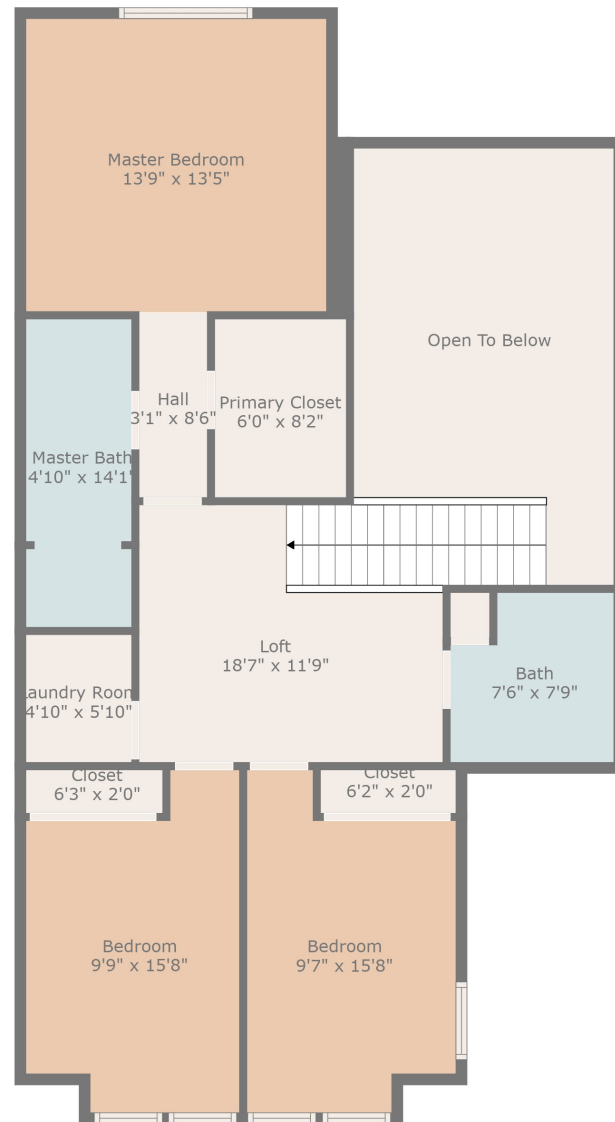

Floor 1

Floor 2

TOTAL: 1648 sq. ft
 FLOOR 1: 712 sq. ft, FLOOR 2: 936 sq. ft
 EXCLUDED AREAS: GARAGE: 429 sq. ft, OPEN TO BELOW: 202 sq. ft

Measurements Are Calculated By Cubicasa Technology. Deemed Highly Reliable But Not Guaranteed.

TOTAL: 1648 sq. ft

FLOOR 1: 712 sq. ft, FLOOR 2: 936 sq. ft

EXCLUDED AREAS: GARAGE: 429 sq. ft, OPEN TO BELOW: 202 sq. ft

Measurements Are Calculated By Cubicasa Technology. Deemed Highly Reliable But Not Guaranteed.