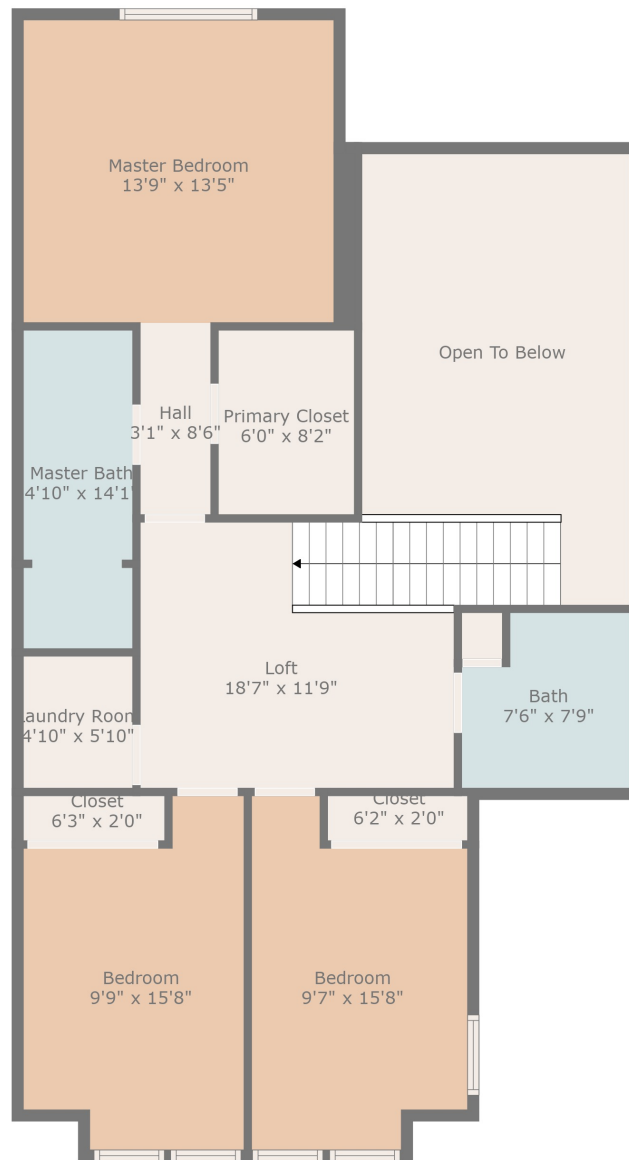

Floor 1

Floor 2

TOTAL: 1648 sq. ft
 FLOOR 1: 712 sq. ft, FLOOR 2: 936 sq. ft
 EXCLUDED AREAS: GARAGE: 429 sq. ft, OPEN TO BELOW: 202 sq. ft

Measurements Are Calculated By Cubicasa Technology. Deemed Highly Reliable But Not Guaranteed.

TOTAL: 1648 sq. ft

FLOOR 1: 712 sq. ft, FLOOR 2: 936 sq. ft

EXCLUDED AREAS: GARAGE: 429 sq. ft, OPEN TO BELOW: 202 sq. ft

Measurements Are Calculated By Cubicasa Technology. Deemed Highly Reliable But Not Guaranteed.