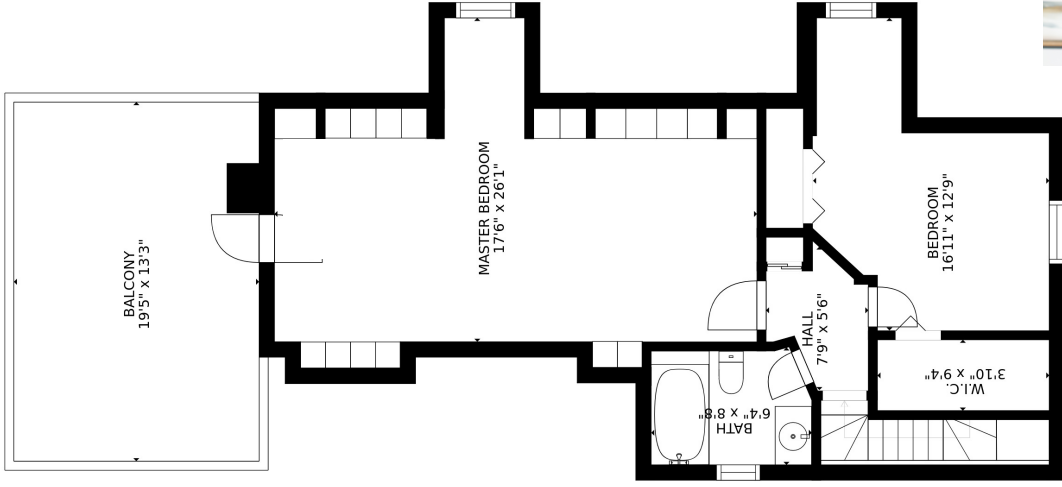

195 Berry Street, Valley Stream

FLOOR 1

FLOOR 2

FLOOR 3

GROSS INTERNAL AREA
 FLOOR 1: 1015 sq. ft., FLOOR 2: 1013 sq. ft.
 FLOOR 3: 720 sq. ft., EXCLUDED AREAS:
 BALCONY: 258 sq. ft.
 TOTAL: 2748 sq. ft.

SIZES AND DIMENSIONS ARE APPROXIMATE, ACTUAL MAY VARY.