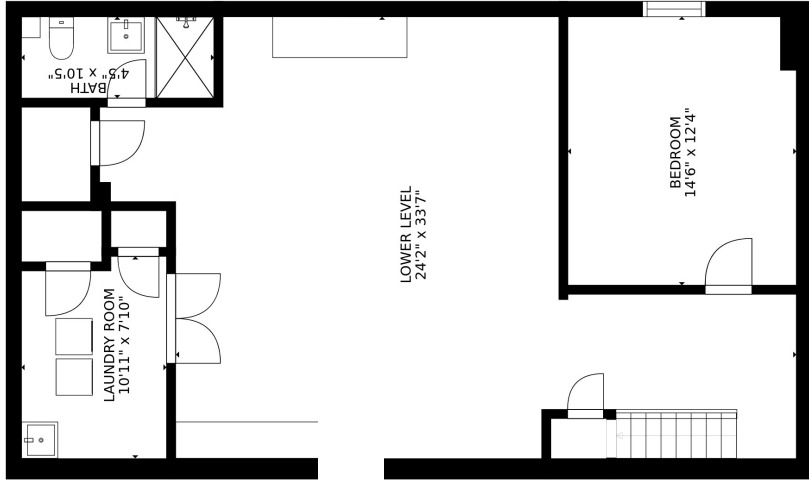

195 Berry Street, Valley Stream

FLOOR 1

FLOOR 2

FLOOR 3

GROSS INTERNAL AREA
 FLOOR 1: 1015 sq. ft., FLOOR 2: 1013 sq. ft.
 FLOOR 3: 720 sq. ft., EXCLUDED AREAS:
 BALCONY: 258 sq. ft.
 TOTAL: 2748 sq. ft.

SIZES AND DIMENSIONS ARE APPROXIMATE, ACTUAL MAY VARY.