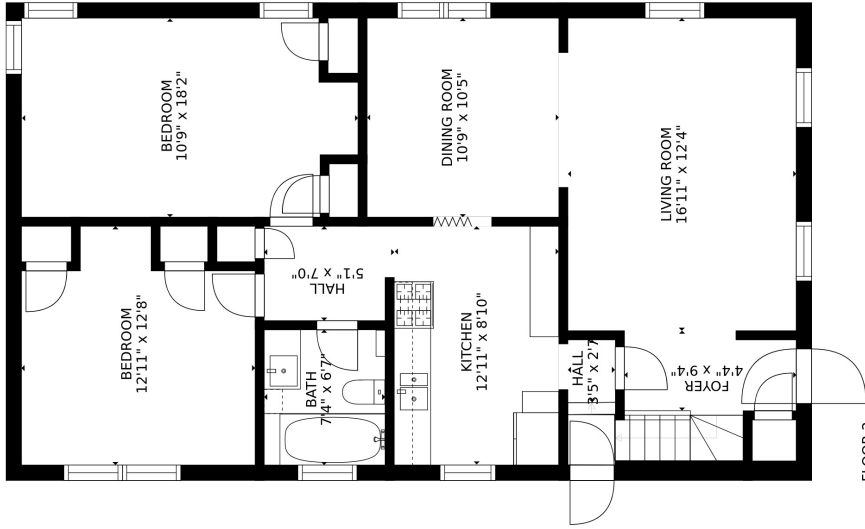

195 Berry Street, Valley Stream

FLOOR 1

FLOOR 2

FLOOR 3

GROSS INTERNAL AREA
 FLOOR 1: 1015 sq. ft., FLOOR 2: 1013 sq. ft.
 FLOOR 3: 720 sq. ft., EXCLUDED AREAS:
 BALCONY: 258 sq. ft.
 TOTAL: 2748 sq. ft.

SIZES AND DIMENSIONS ARE APPROXIMATE, ACTUAL MAY VARY.