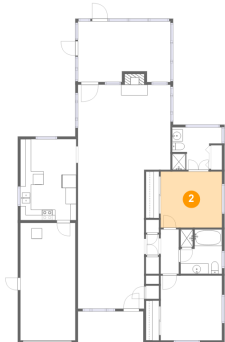

 **1,877**
total sqft

16013 Redington Drive, Redington Beach, Pinellas County, Florida, United States, 33708

Room Dimensions

Floor 1

Total sqft: 1877

Living area: 1407

#	Room name	Dimensions	Area (sqft)	Counted as Living Area
1	Kitchen	10'6" x 15'3"	161 sq. ft	Yes
2	Primary Bedroom	11'7" x 10'7"	122 sq. ft	Yes
3	Living Room	12'6" x 26'2"	327 sq. ft	Yes
4	Bath	9'5" x 8'0"	62 sq. ft	Yes
5	Hall	2'5" x 3'11"	10 sq. ft	Yes
6	Dining Area	17'5" x 16'0"	287 sq. ft	Yes
7	Screened Porch	17'5" x 11'5"	190 sq. ft	No
8	Bath	7'10" x 8'5"	64 sq. ft	Yes
9	Bedroom	11'7" x 12'2"	141 sq. ft	Yes
10	Garage	10'4" x 22'2"	229 sq. ft	No
11	Hall	3'5" x 8'5"	29 sq. ft	Yes

1 Floor 1 - Kitchen

Dimensions: 10'6" x 15'3"
Area: 161 sq. ft
Counted as Living Area:
Yes

Heated: Yes
Finished: Yes
Enclosed: Yes
Contiguous:
Yes
Permitted: Yes
Wet Space: No
Addition: No
Conversion: No

2 Floor 1 - Primary Bedroom

Dimensions: 11'7" x 10'7"
Area: 122 sq. ft
Counted as Living Area:
Yes

Heated: Yes
Finished: Yes
Enclosed: Yes
Contiguous:
Yes
Permitted: Yes
Wet Space: No
Addition: No
Conversion: No

16013 Redington Drive, Redington Beach, Pinellas County, Florida, United States, 33708

3 Floor 1 - Living Room

Dimensions: 12'6" x 26'2"
Area: 327 sq. ft
Counted as Living Area:
Yes

Heated: Yes
Finished: Yes
Enclosed: Yes
Contiguous:
Yes
Permitted: Yes
Wet Space: No
Addition: No
Conversion: No