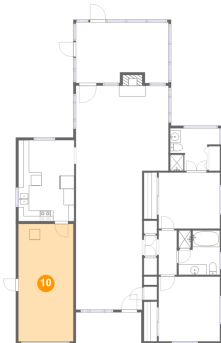

10 Floor 1 - Garage

Dimensions: 10'4" x 22'2"
Area: 229 sq. ft
Counted as Living Area: No

Heated: No
Finished: No
Enclosed: Yes
Contiguous: Yes
Permitted: Yes
Wet Space: No
Addition: No
Conversion: No