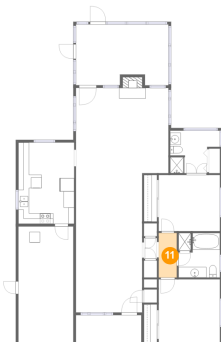

9 Floor 1 - Bedroom

Dimensions: 11'7" x 12'2"
Area: 141 sq. ft
Counted as Living Area:
Yes

Heated: Yes
Finished: Yes
Enclosed: Yes
Contiguous:
Yes
Permitted: Yes
Wet Space: No
Addition: No
Conversion: No

10 Floor 1 - Garage

Dimensions: 10'4" x 22'2"
Area: 229 sq. ft
Counted as Living Area: No

Heated: No
Finished: No
Enclosed: Yes
Contiguous: Yes
Permitted: Yes
Wet Space: No
Addition: No
Conversion: No

11 Floor 1 - Hall