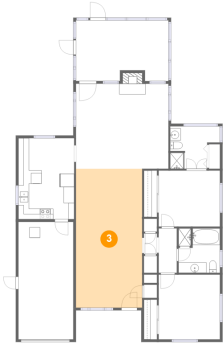

 **1,877**
total sqft

16013 Redington Drive, Redington Beach, Pinellas County, Florida, United States, 33708

Room Dimensions

Floor 1

Total sqft: 1877

Living area: 1407

#	Room name	Dimensions	Area (sqft)	Counted as Living Area
1	Kitchen	10'6" x 15'3"	161 sq. ft	Yes
2	Primary Bedroom	11'7" x 10'7"	122 sq. ft	Yes
3	Living Room	12'6" x 26'2"	327 sq. ft	Yes
4	Bath	9'5" x 8'0"	62 sq. ft	Yes
5	Hall	2'5" x 3'11"	10 sq. ft	Yes
6	Dining Area	17'5" x 16'0"	287 sq. ft	Yes
7	Screened Porch	17'5" x 11'5"	190 sq. ft	No
8	Bath	7'10" x 8'5"	64 sq. ft	Yes
9	Bedroom	11'7" x 12'2"	141 sq. ft	Yes
10	Garage	10'4" x 22'2"	229 sq. ft	No
11	Hall	3'5" x 8'5"	29 sq. ft	Yes

1 Floor 1 - Kitchen

Dimensions: 10'6" x 15'3"
Area: 161 sq. ft
Counted as Living Area:
Yes

Heated: Yes
Finished: Yes
Enclosed: Yes
Contiguous:
Yes
Permitted: Yes
Wet Space: No
Addition: No
Conversion: No

2 Floor 1 - Primary Bedroom

Dimensions: 11'7" x 10'7"
Area: 122 sq. ft
Counted as Living Area:
Yes

Heated: Yes
Finished: Yes
Enclosed: Yes
Contiguous:
Yes
Permitted: Yes
Wet Space: No
Addition: No
Conversion: No

16013 Redington Drive, Redington Beach, Pinellas County, Florida, United States, 33708

3 Floor 1 - Living Room

Dimensions: 12'6" x 26'2"
Area: 327 sq. ft
Counted as Living Area:
Yes

Heated: Yes
Finished: Yes
Enclosed: Yes
Contiguous:
Yes
Permitted: Yes
Wet Space: No
Addition: No
Conversion: No