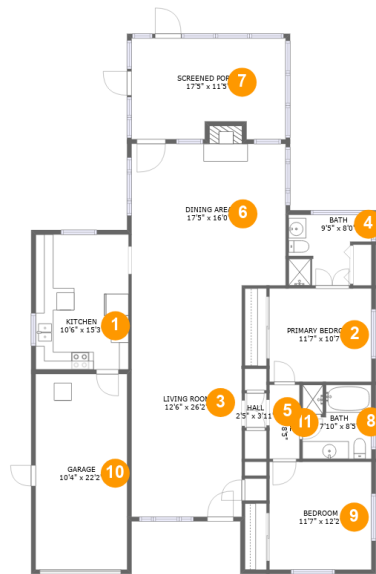

 **1,877**
total sqft

16013 Redington Drive, Redington Beach, Pinellas County, Florida, United States, 33708

Room Dimensions

Floor 1

Total sqft: 1877

Living area: 1407

#	Room name	Dimensions	Area (sqft)	Counted as Living Area
1	Kitchen	10'6" x 15'3"	161 sq. ft	Yes
2	Primary Bedroom	11'7" x 10'7"	122 sq. ft	Yes
3	Living Room	12'6" x 26'2"	327 sq. ft	Yes
4	Bath	9'5" x 8'0"	62 sq. ft	Yes
5	Hall	2'5" x 3'11"	10 sq. ft	Yes
6	Dining Area	17'5" x 16'0"	287 sq. ft	Yes
7	Screened Porch	17'5" x 11'5"	190 sq. ft	No
8	Bath	7'10" x 8'5"	64 sq. ft	Yes
9	Bedroom	11'7" x 12'2"	141 sq. ft	Yes
10	Garage	10'4" x 22'2"	229 sq. ft	No
11	Hall	3'5" x 8'5"	29 sq. ft	Yes

1 Floor 1 - Kitchen

Dimensions: 10'6" x 15'3"
Area: 161 sq. ft
Counted as Living Area:
Yes

Heated: Yes
Finished: Yes
Enclosed: Yes
Contiguous:
Yes
Permitted: Yes
Wet Space: No
Addition: No
Conversion: No

16013 Redington Drive, Redington Beach, Pinellas County, Florida, United States, 33708

3 Floor 1 - Living Room

Dimensions: 12'6" x 26'2"
Area: 327 sq. ft
Counted as Living Area:
Yes

Heated: Yes
Finished: Yes
Enclosed: Yes
Contiguous:
Yes
Permitted: Yes
Wet Space: No
Addition: No
Conversion: No

6 Floor 1 - Dining Area

Dimensions: 17'5" x 16'0"
Area: 287 sq. ft
Counted as Living Area:
Yes

Heated: Yes
Finished: Yes
Enclosed: Yes
Contiguous:
Yes
Permitted: Yes
Wet Space: No
Addition: No
Conversion: No