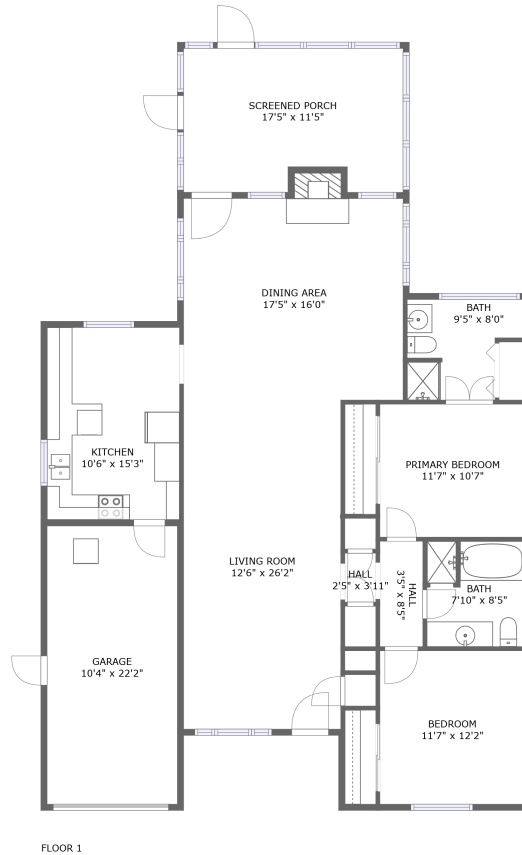

16013 Redington Drive, Redington Beach, Pinellas County, Florida, United States, 33708

Property Summary

1 garages

2 bedrooms

2 bathrooms

0 half baths

1 floors

1,407
Gross Living Area sqft

1,877
total sqft