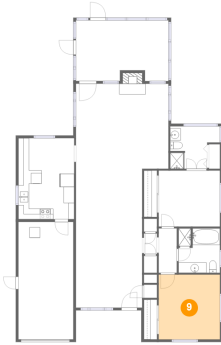

7 Floor 1 - Screened Porch

Dimensions: 17'5" x 11'5"
Area: 190 sq. ft
Counted as Living Area: No

Heated: No
Finished: Yes
Enclosed: No
Contiguous: Yes
Permitted: Yes
Wet Space: No
Addition: No
Conversion: No

8 Floor 1 - Bath

Dimensions: 7'10" x 8'5"
Area: 64 sq. ft
Counted as Living Area:
Yes

Heated: Yes
Finished: Yes
Enclosed: Yes
Contiguous:
Yes
Permitted: Yes
Wet Space: Yes
Addition: No
Conversion: No

16013 Redington Drive, Redington Beach, Pinellas County, Florida, United States, 33708

9 Floor 1 - Bedroom

Dimensions: 11'7" x 12'2"
Area: 141 sq. ft
Counted as Living Area:
Yes

Heated: Yes
Finished: Yes
Enclosed: Yes
Contiguous:
Yes
Permitted: Yes
Wet Space: No
Addition: No
Conversion: No