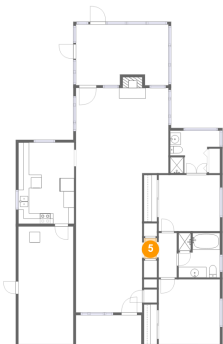

16013 Redington Drive, Redington Beach, Pinellas County, Florida, United States, 33708

3 Floor 1 - Living Room

Dimensions: 12'6" x 26'2"
Area: 327 sq. ft
Counted as Living Area:
Yes

Heated: Yes
Finished: Yes
Enclosed: Yes
Contiguous:
Yes
Permitted: Yes
Wet Space: No
Addition: No
Conversion: No

Dimensions: 2'5" x 3'11"
Area: 10 sq. ft
Counted as Living Area:
Yes

Heated: Yes
Finished: Yes
Enclosed: Yes
Contiguous:
Yes
Permitted: Yes
Wet Space: No
Addition: No
Conversion: No

16013 Redington Drive, Redington Beach, Pinellas County, Florida, United States, 33708