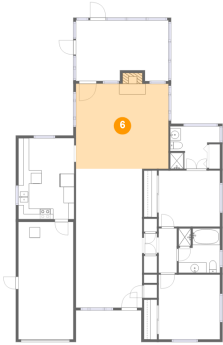

16013 Redington Drive, Redington Beach, Pinellas County, Florida, United States, 33708

6 Floor 1 - Dining Area

Dimensions: 17'5" x 16'0"
Area: 287 sq. ft
Counted as Living Area:
Yes

Heated: Yes
Finished: Yes
Enclosed: Yes
Contiguous:
Yes
Permitted: Yes
Wet Space: No
Addition: No
Conversion: No