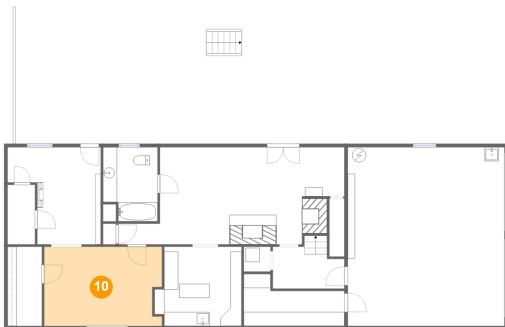

10 Floor 1 - Bedroom

Dimensions: 16'9" x 11'4"
Area: 184 sq. ft
Counted as living area: Yes

Heated: Yes
Finished: Yes
Enclosed: Yes
Contiguous: Yes
Permitted: Yes
Wet space: No
Addition: No
Conversion: No