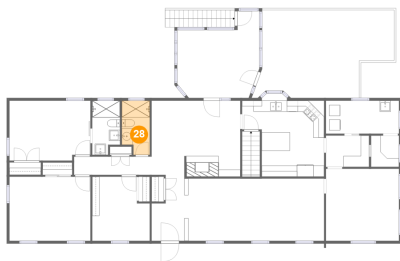

28 Floor 2 - Bath

Dimensions: 5'1" x 9'10"
Area: 46 sq. ft
Counted as living area: Yes

Heated: Yes
Finished: Yes
Enclosed: Yes
Contiguous: Yes
Permitted: Yes
Wet space: Yes
Addition: No
Conversion: No