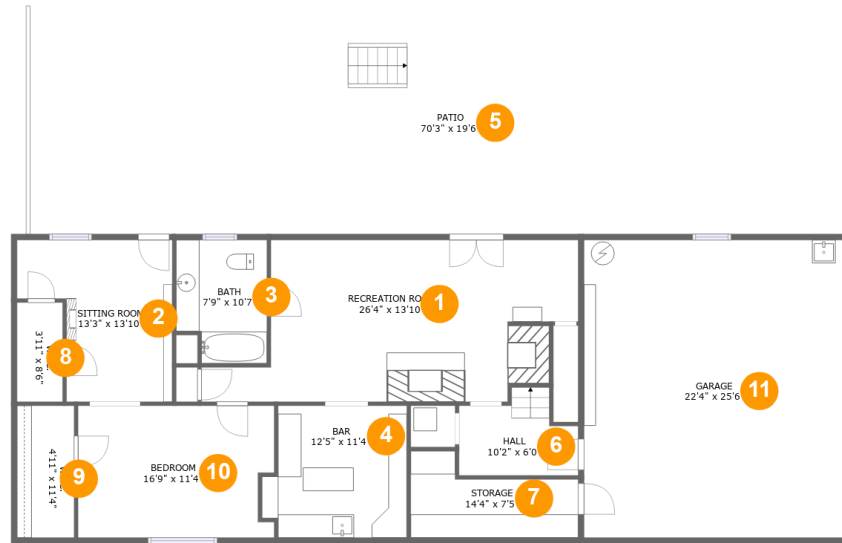

76 Westridge Drive, Amsterdam, Daleville, Botetourt County, Virginia, United States, 24083

Room dimensions

Floor 1

Total sqft: 3280 Living area: 1207

#		Dimensions	sqft	Counted as living area
1	Recreation Room	26'4" x 13'10"	358 sq. ft	Yes
2	Sitting Room	13'3" x 13'10"	146 sq. ft	Yes
3	Bath	7'9" x 10'7"	76 sq. ft	Yes
4	Bar	12'5" x 11'4"	129 sq. ft	Yes
5	Patio	70'3" x 19'6"	1377 sq. ft	No
6	Hall	10'2" x 6'0"	62 sq. ft	Yes
7	Storage	14'4" x 7'5"	81 sq. ft	No
8	W.I.C.	3'11" x 8'6"	33 sq. ft	Yes
9	W.I.C.	4'11" x 11'4"	55 sq. ft	Yes
10	Bedroom	16'9" x 11'4"	184 sq. ft	Yes
11	Garage	22'4" x 25'6"	569 sq. ft	No