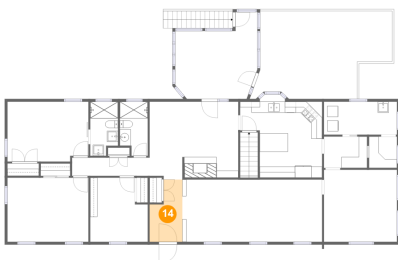

14 Floor 2 - Foyer

Dimensions: 6'0" x 11'4"
Area: 56 sq. ft
Counted as living area: Yes

Heated: Yes
Finished: Yes
Enclosed: Yes
Contiguous: Yes
Permitted: Yes
Wet space: No
Addition: No
Conversion: No