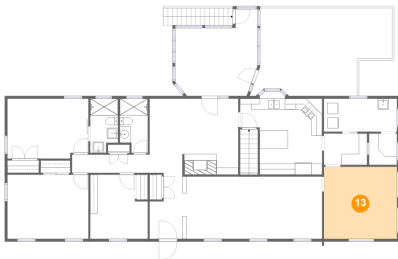

## 13 Floor 2 - Dining Room

Dimensions: 13'3" x 13'1"  
Area: 174 sq. ft  
Counted as living area: Yes

Heated: Yes  
Finished: Yes  
Enclosed: Yes  
Contiguous: Yes  
Permitted: Yes  
Wet space: No  
Addition: No  
Conversion: No