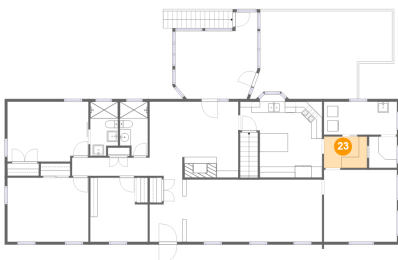

23 Floor 2 - Hall

Dimensions: 7'10" x 5'8"
Area: 45 sq. ft
Counted as living area: Yes

Heated: Yes
Finished: Yes
Enclosed: Yes
Contiguous: Yes
Permitted: Yes
Wet space: No
Addition: No
Conversion: No