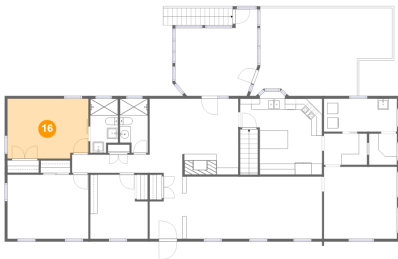

16 Floor 2 - Primary Bedroom

Dimensions: 14'9" x 10'11"
Area: 157 sq. ft
Counted as living area: Yes

Heated: Yes
Finished: Yes
Enclosed: Yes
Contiguous: Yes
Permitted: Yes
Wet space: No
Addition: No
Conversion: No