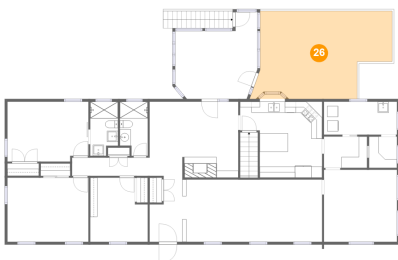

26 Floor 2 - Deck

Dimensions: 24'0" x 16'0"
Area: 346 sq. ft
Counted as living area: No

Heated: No
Finished: Yes
Enclosed: No
Contiguous: Yes
Permitted: Yes
Wet space: No
Addition: No
Conversion: No