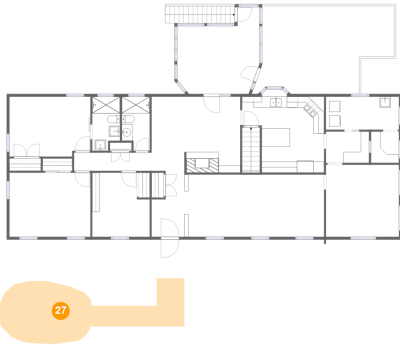

76 Westridge Drive, Amsterdam, Daleville, Botetourt County, Virginia, United States, 24083

27 Floor 2 - Patio

Dimensions: 33'10" x 11'0"
Area: 253 sq. ft
Counted as living area: No

Heated: No
Finished: Yes
Enclosed: No
Contiguous: Yes
Permitted: Yes
Wet space: No
Addition: No
Conversion: No