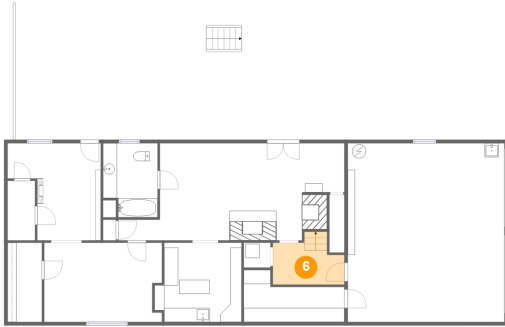

76 Westridge Drive, Amsterdam, Daleville, Botetourt County, Virginia, United States, 24083

6 Floor 1 - Hall

Dimensions: 10'2" x 6'0"
Area: 62 sq. ft
Counted as living area: Yes

Heated: Yes
Finished: Yes
Enclosed: Yes
Contiguous: Yes
Permitted: Yes
Wet space: No
Addition: No
Conversion: No