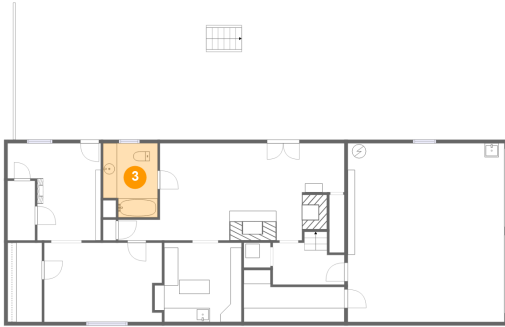

76 Westridge Drive, Amsterdam, Daleville, Botetourt County, Virginia, United States, 24083

3 Floor 1 - Bath

Dimensions: 7'9" x 10'7"
Area: 76 sq. ft
Counted as living area: Yes

Heated: Yes
Finished: Yes
Enclosed: Yes
Contiguous: Yes
Permitted: Yes
Wet space: Yes
Addition: No
Conversion: No