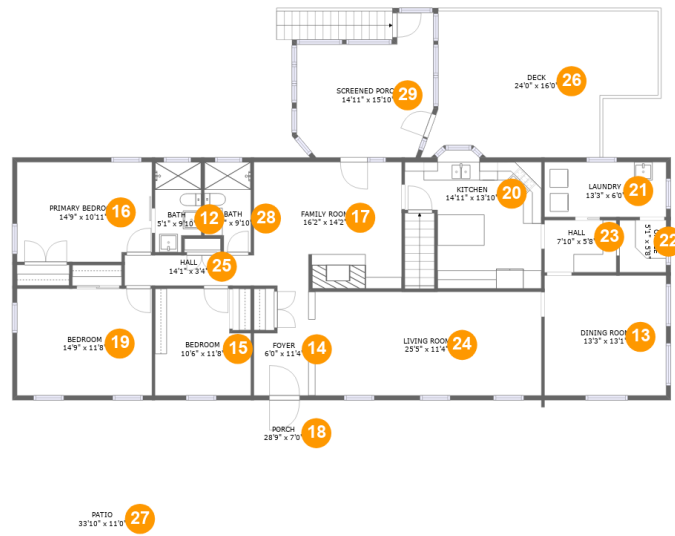

76 Westridge Drive, Amsterdam, Daleville, Botetourt County, Virginia, United States, 24083

Room dimensions

Floor 2

Total sqft: 2917

Living area: 1902

#		Dimensions	sqft	Counted as living area
12	Bath	5'1" x 9'10"	46 sq. ft	Yes
13	Dining Room	13'3" x 13'1"	174 sq. ft	Yes
14	Foyer	6'0" x 11'4"	56 sq. ft	Yes
15	Bedroom	10'6" x 11'8"	111 sq. ft	Yes
16	Primary Bedroom	14'9" x 10'11"	157 sq. ft	Yes
17	Family Room	16'2" x 14'2"	222 sq. ft	Yes
18	Porch	28'9" x 7'0"	201 sq. ft	No
19	Bedroom	14'9" x 11'8"	172 sq. ft	Yes
20	Kitchen	14'11" x 13'10"	175 sq. ft	Yes
21	Laundry	13'3" x 6'0"	80 sq. ft	Yes
22	Office	5'1" x 5'8"	30 sq. ft	Yes