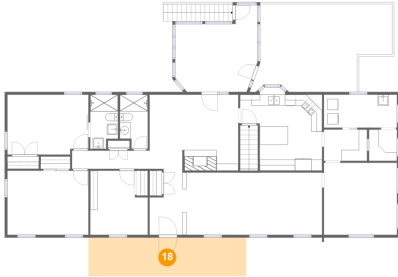

76 Westridge Drive, Amsterdam, Daleville, Botetourt County, Virginia, United States, 24083

18 Floor 2 - Porch

Dimensions: 28'9" x 7'0"
Area: 201 sq. ft
Counted as living area: No

Heated: No
Finished: Yes
Enclosed: No
Contiguous: Yes
Permitted: Yes
Wet space: No
Addition: No
Conversion: No