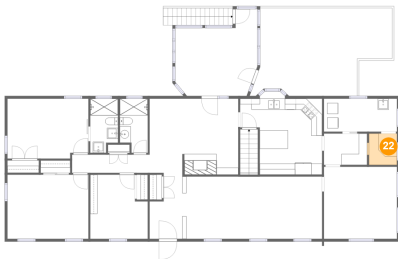

22 Floor 2 - Office

Dimensions: 5'1" x 5'8"
Area: 30 sq. ft
Counted as living area: Yes

Heated: Yes
Finished: Yes
Enclosed: Yes
Contiguous: Yes
Permitted: Yes
Wet space: No
Addition: No
Conversion: No