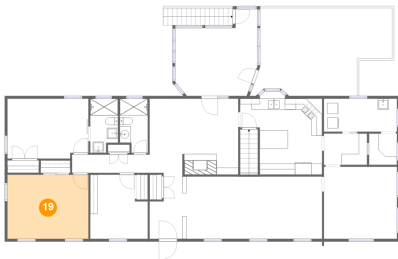

19 Floor 2 - Bedroom

Dimensions: 14'9" x 11'8"
Area: 172 sq. ft
Counted as living area: Yes

Heated: Yes
Finished: Yes
Enclosed: Yes
Contiguous: Yes
Permitted: Yes
Wet space: No
Addition: No
Conversion: No