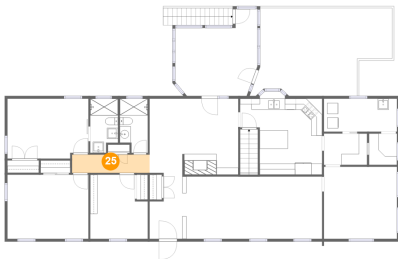

25 Floor 2 - Hall

Dimensions: 14'1" x 3'4"
Area: 47 sq. ft
Counted as living area: Yes

Heated: Yes
Finished: Yes
Enclosed: Yes
Contiguous: Yes
Permitted: Yes
Wet space: No
Addition: No
Conversion: No