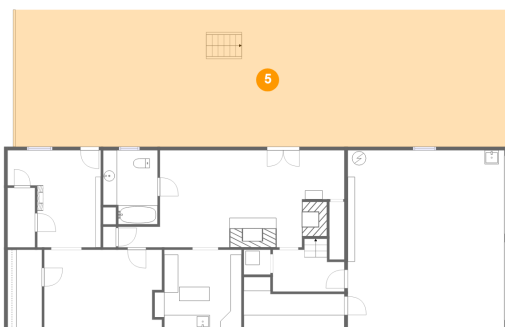

5 Floor 1 - Patio

Dimensions: 70'3" x 19'6"
Area: 1377 sq. ft
Counted as living area: No

Heated: No
Finished: Yes
Enclosed: No
Contiguous: Yes
Permitted: Yes
Wet space: No
Addition: No
Conversion: No