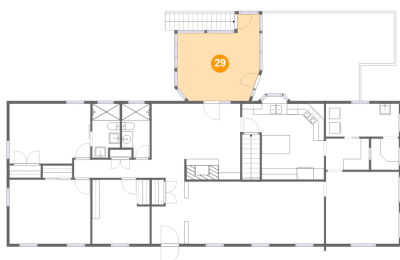

29 Floor 2 - Screened Porch

Dimensions: 14'11" x 15'10"
Area: 190 sq. ft
Counted as living area: No

Heated: No
Finished: Yes
Enclosed: No
Contiguous: Yes
Permitted: Yes
Wet space: No
Addition: No
Conversion: No