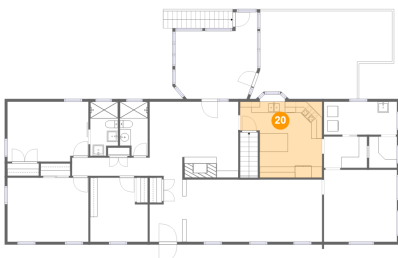

20 Floor 2 - Kitchen

Dimensions: 14'11" x 13'10"
Area: 175 sq. ft
Counted as living area: Yes

Heated: Yes
Finished: Yes
Enclosed: Yes
Contiguous: Yes
Permitted: Yes
Wet space: No
Addition: No
Conversion: No