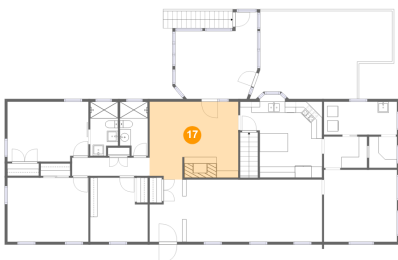

17 Floor 2 - Family Room

Dimensions: 16'2" x 14'2"
Area: 222 sq. ft
Counted as living area: Yes

Heated: Yes
Finished: Yes
Enclosed: Yes
Contiguous: Yes
Permitted: Yes
Wet space: No
Addition: No
Conversion: No