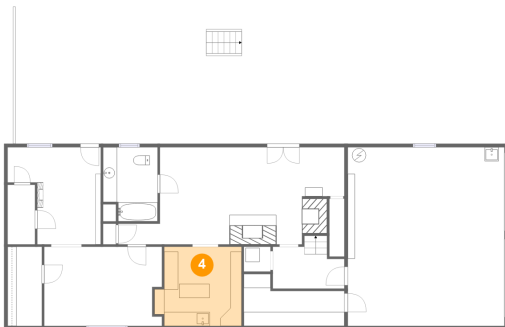

4 Floor 1 - Bar

Dimensions: 12'5" x 11'4"
Area: 129 sq. ft
Counted as living area: Yes

Heated: Yes
Finished: Yes
Enclosed: Yes
Contiguous: Yes
Permitted: Yes
Wet space: No
Addition: No
Conversion: No