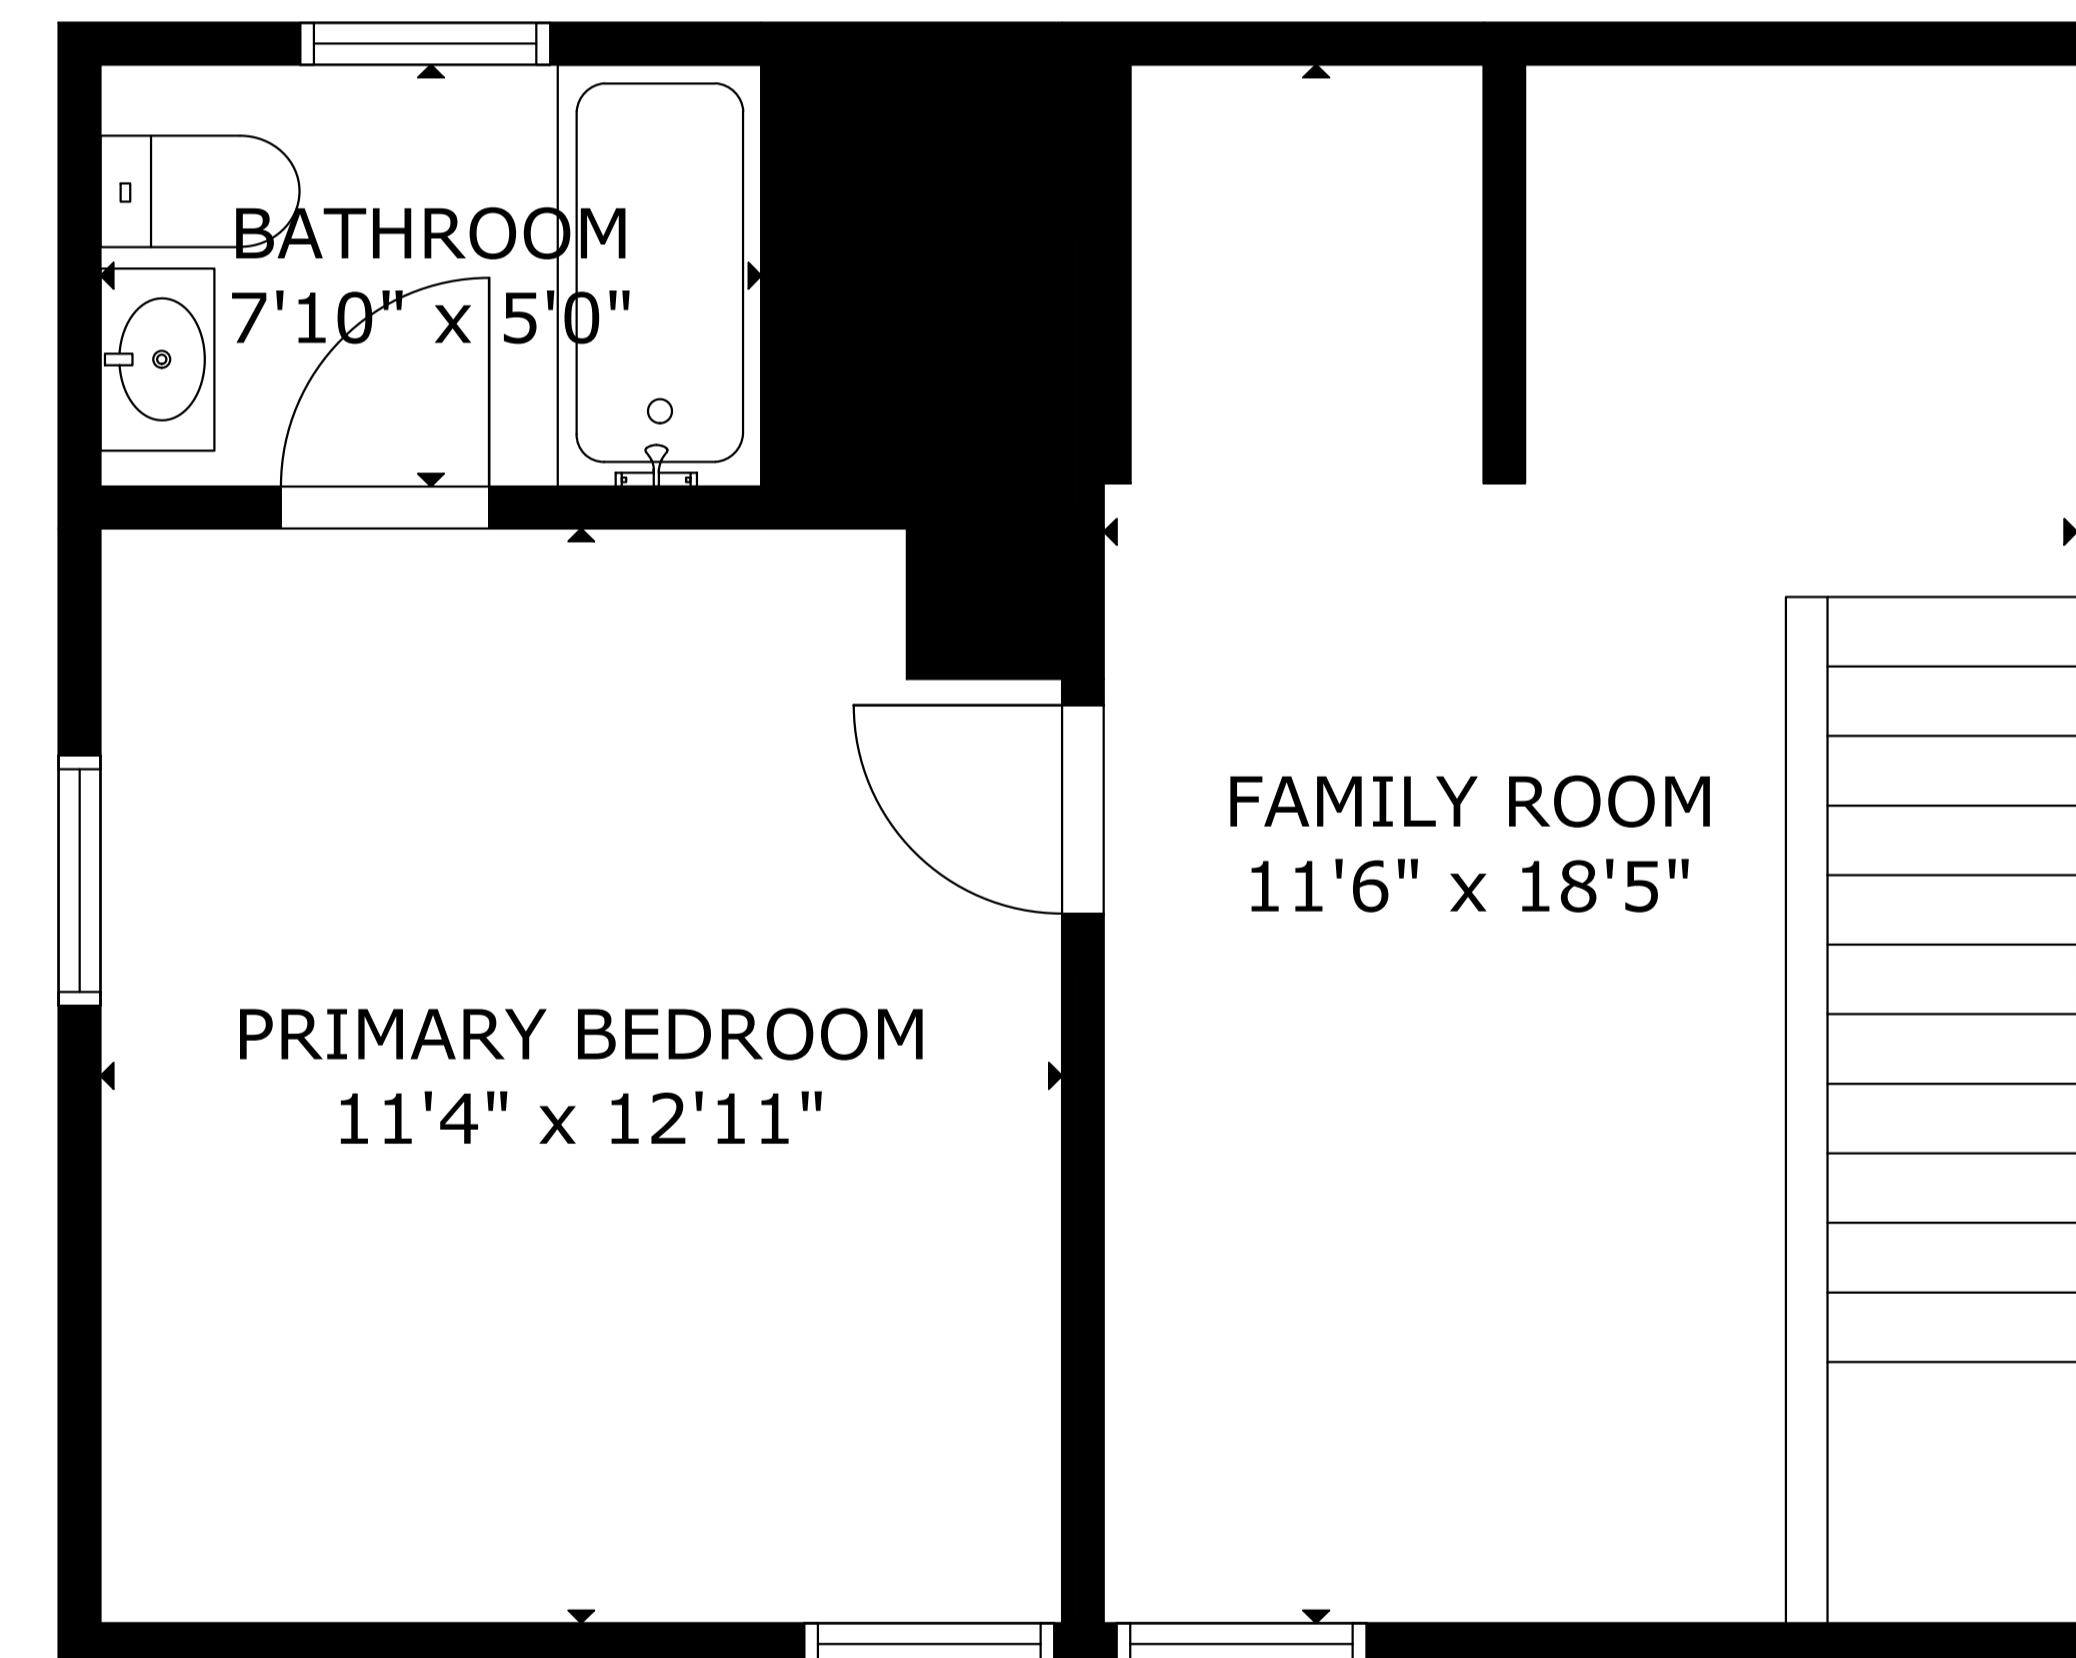

MAIN FLOOR

UPPER LEVEL 1

GROSS INTERNAL AREA
TOTAL: 1,491 sq ft

MAIN FLOOR: 1,084 sq ft, UPPER LEVEL 1: 407 sq ft

SIZE AND DIMENSIONS ARE APPROXIMATE, ACTUAL MAY VARY