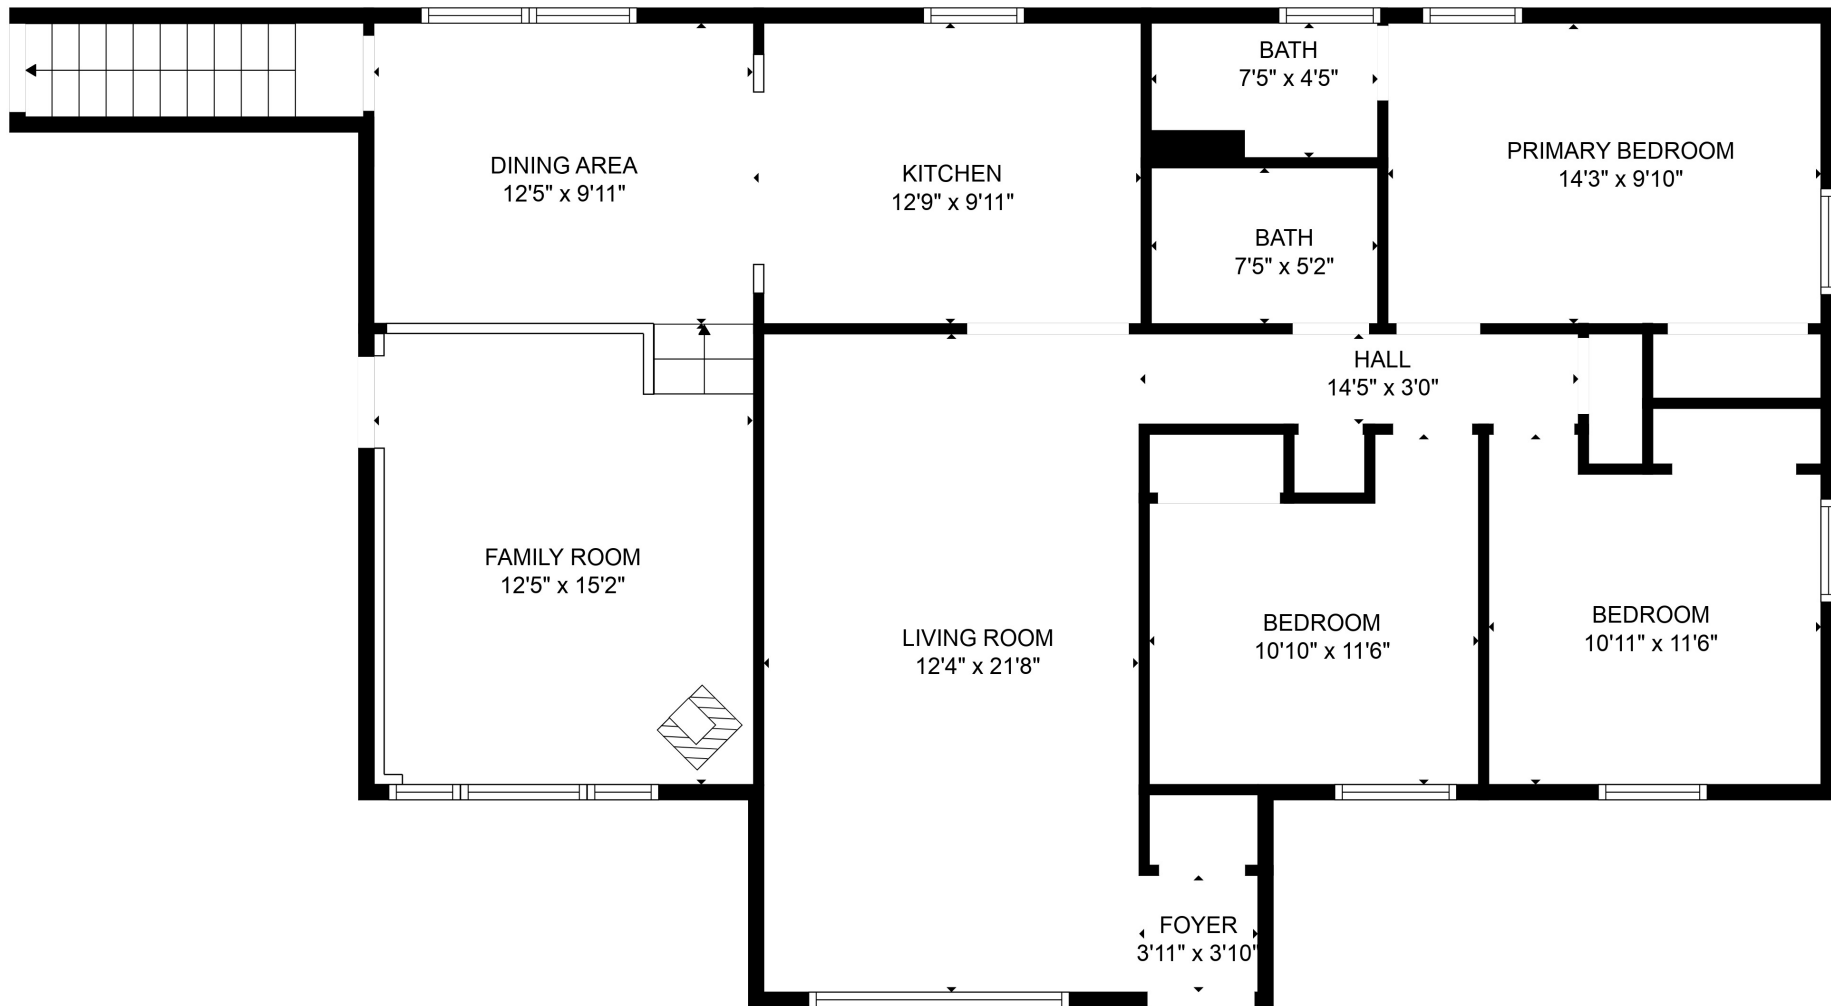

FLOOR 1

FLOOR 2

Total scanned area: 1897 sq. ft

SIZES AND DIMENSIONS ARE APPROXIMATE. ACTUAL MAY VARY.

Total scanned area: 1897 sq. ft

SIZES AND DIMENSIONS ARE APPROXIMATE. ACTUAL MAY VARY.

Total scanned area: 1897 sq. ft

SIZES AND DIMENSIONS ARE APPROXIMATE. ACTUAL MAY VARY.