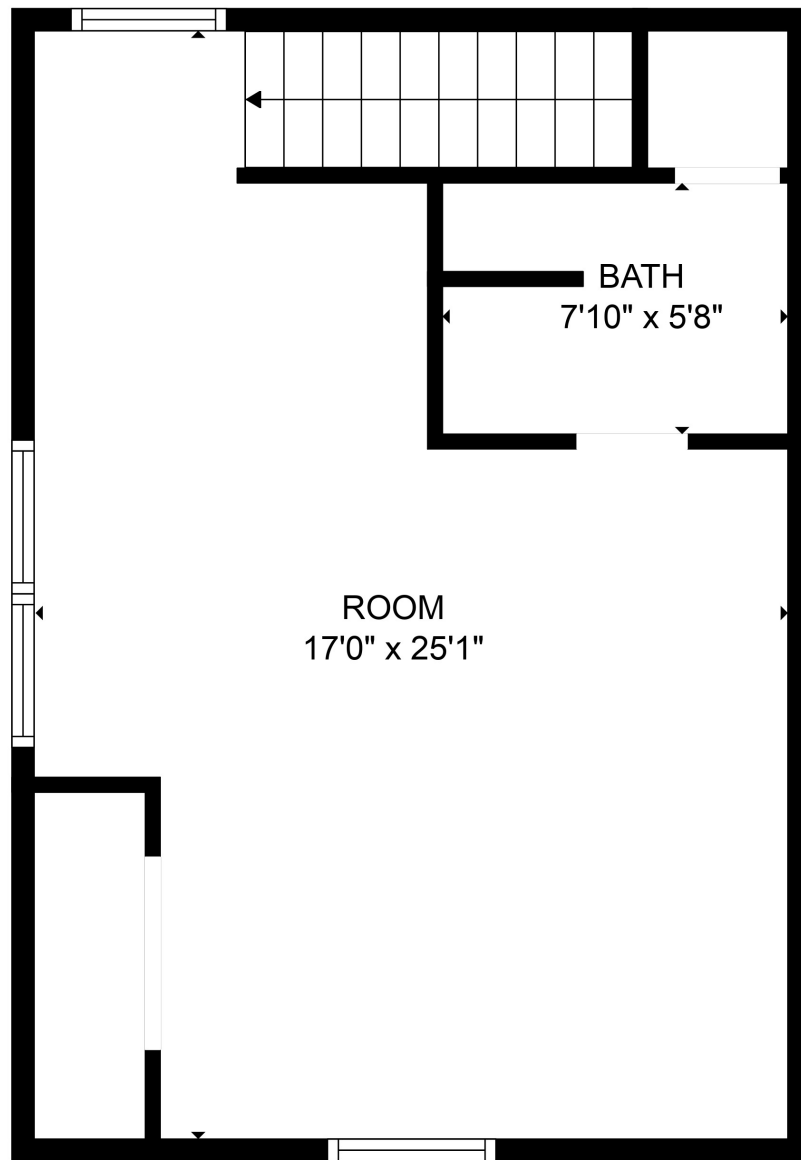

FLOOR 1

FLOOR 2

Total scanned area: 1897 sq. ft

SIZES AND DIMENSIONS ARE APPROXIMATE. ACTUAL MAY VARY.

Total scanned area: 1897 sq. ft

SIZES AND DIMENSIONS ARE APPROXIMATE. ACTUAL MAY VARY.

Total scanned area: 1897 sq. ft

SIZES AND DIMENSIONS ARE APPROXIMATE. ACTUAL MAY VARY.