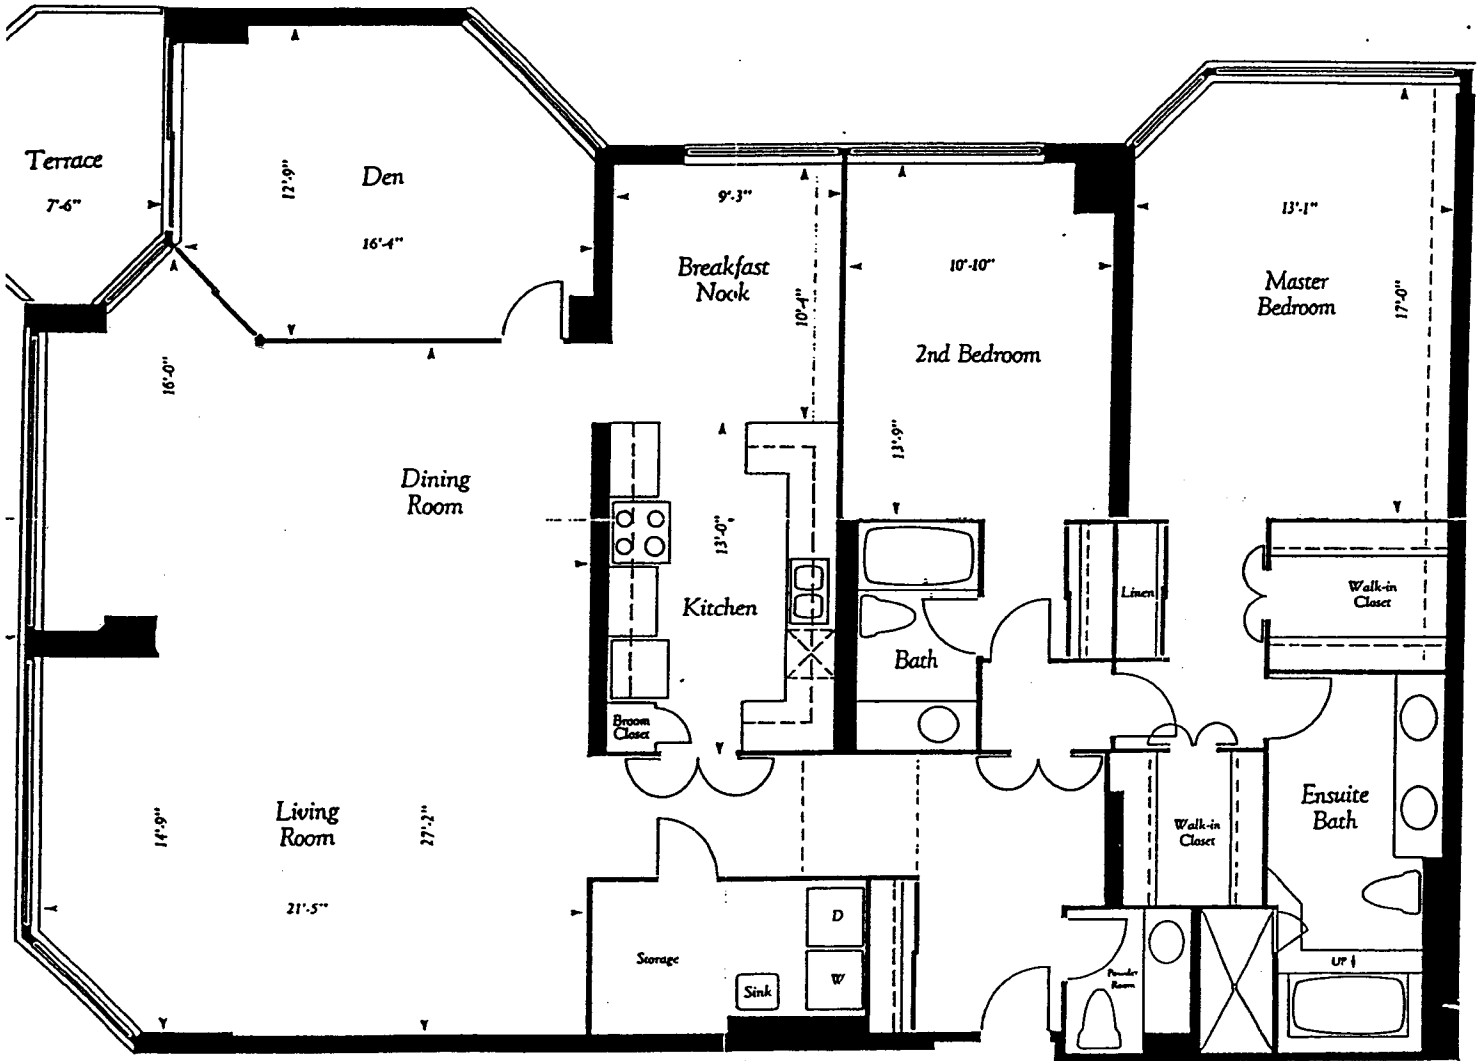

# The Sterling

Deluxe 2 Bedroom, 2 Bath, with Den and Sunroom  
2,185 sq. ft. Plus 76 sq. ft. Terrace

*Sky View  
on Yonge*