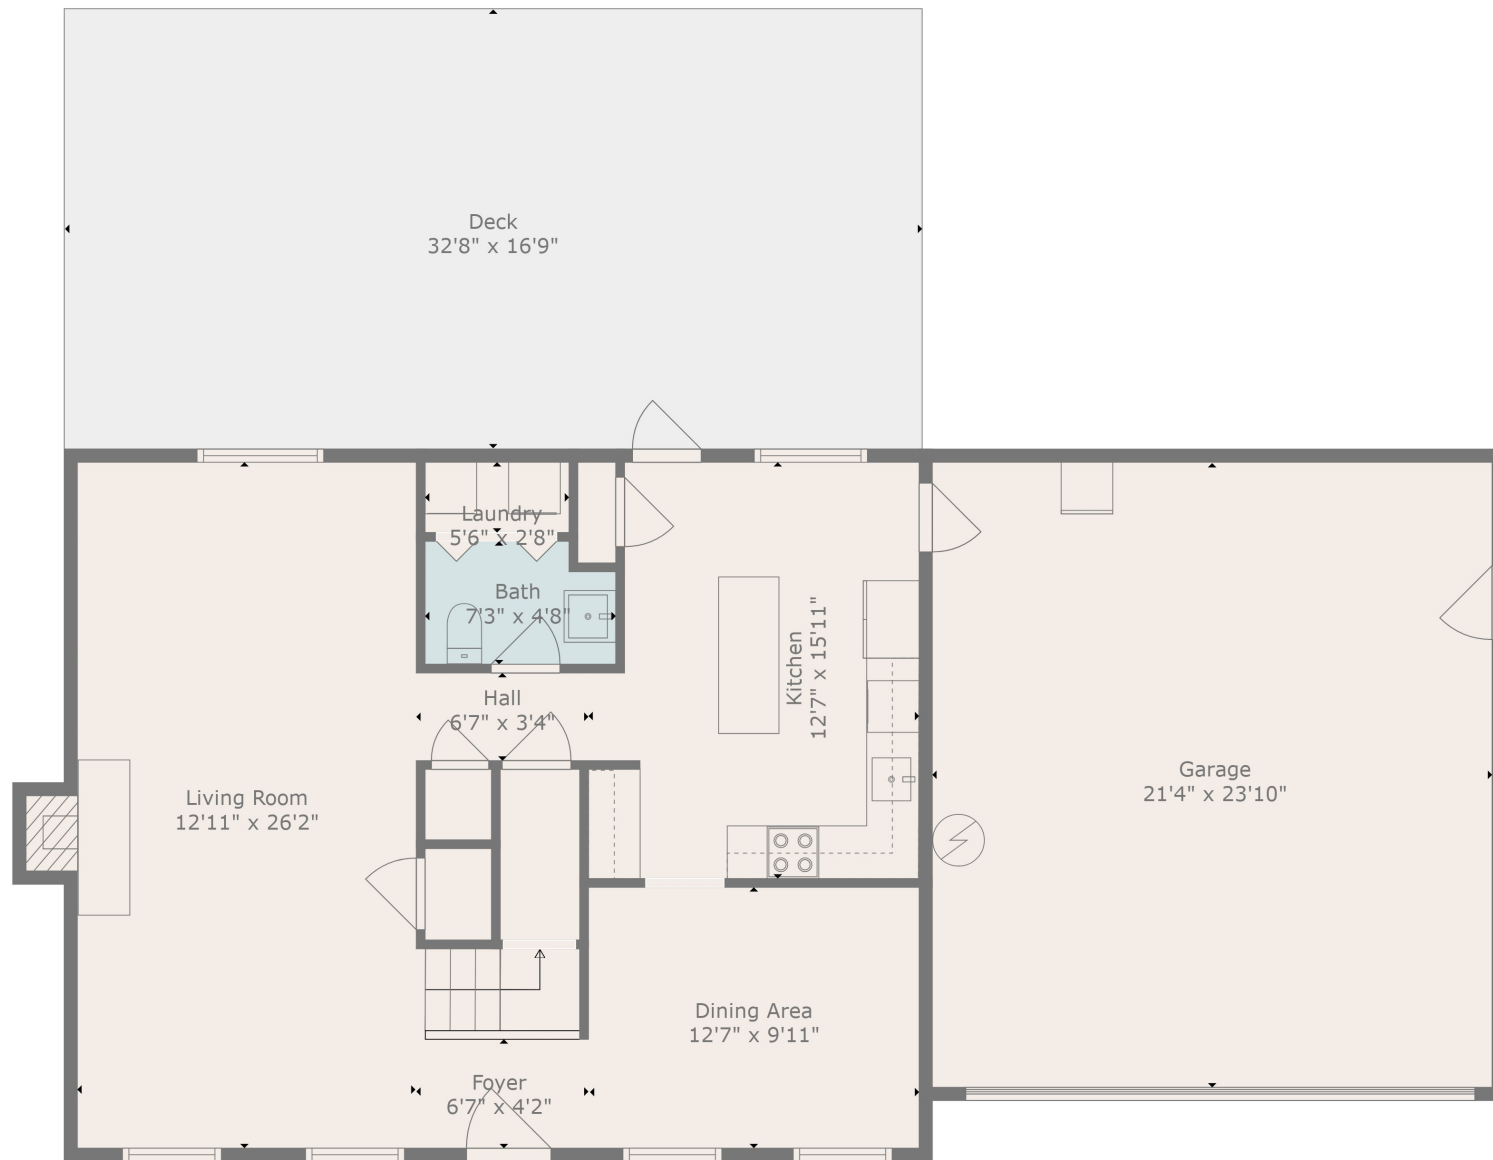

Floor 2

Floor 1

Estimated areas

GLA FLOOR 1: 879 sq. ft, excluded 1120 sq. ft
 GLA FLOOR 2: 849 sq. ft, excluded 0 sq. ft
 Total GLA 1728 sq. ft, total scanned area 2848 sq. ft

Measurements Are Calculated By Cubicasa Technology. Deemed Highly Reliable But Not Guaranteed.

Estimated areas

GLA FLOOR 1: 879 sq. ft, excluded 1120 sq. ft
 GLA FLOOR 2: 849 sq. ft, excluded 0 sq. ft
 Total GLA 1728 sq. ft, total scanned area 2848 sq. ft

Measurements Are Calculated By Cubicasa Technology. Deemed Highly Reliable But Not Guaranteed.