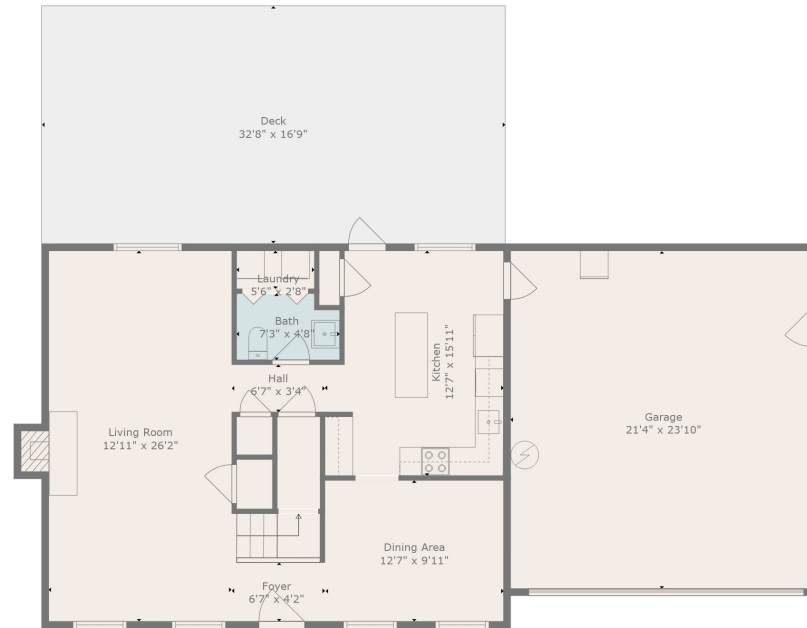

Floor 2

Floor 1

Estimated areas

GLA FLOOR 1: 879 sq. ft, excluded 1120 sq. ft
 GLA FLOOR 2: 849 sq. ft, excluded 0 sq. ft
 Total GLA 1728 sq. ft, total scanned area 2848 sq. ft

Measurements Are Calculated By Cubicasa Technology. Deemed Highly Reliable But Not Guaranteed.

Estimated areas

GLA FLOOR 1: 879 sq. ft, excluded 1120 sq. ft
 GLA FLOOR 2: 849 sq. ft, excluded 0 sq. ft
 Total GLA 1728 sq. ft, total scanned area 2848 sq. ft

Measurements Are Calculated By Cubicasa Technology. Deemed Highly Reliable But Not Guaranteed.