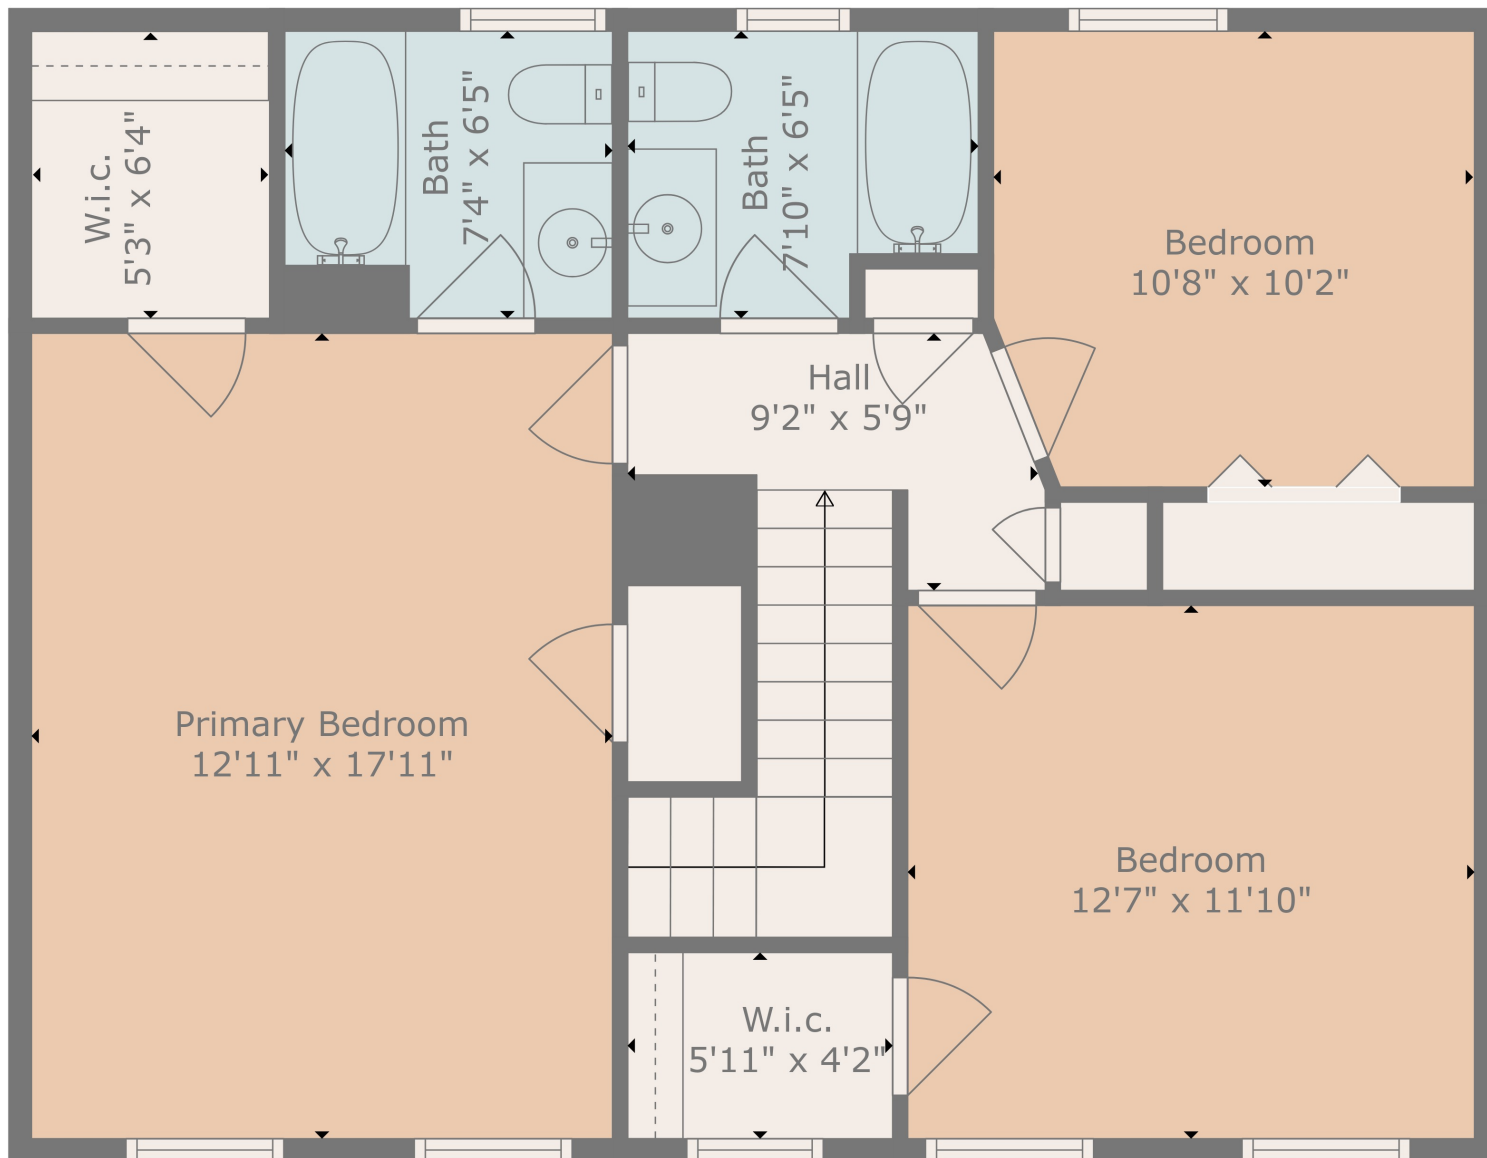

Floor 2

Floor 1

Estimated areas

GLA FLOOR 1: 879 sq. ft, excluded 1120 sq. ft
 GLA FLOOR 2: 849 sq. ft, excluded 0 sq. ft
 Total GLA 1728 sq. ft, total scanned area 2848 sq. ft

Measurements Are Calculated By Cubicasa Technology. Deemed Highly Reliable But Not Guaranteed.

Estimated areas

GLA FLOOR 1: 879 sq. ft, excluded 1120 sq. ft
 GLA FLOOR 2: 849 sq. ft, excluded 0 sq. ft
 Total GLA 1728 sq. ft, total scanned area 2848 sq. ft

Measurements Are Calculated By Cubicasa Technology. Deemed Highly Reliable But Not Guaranteed.