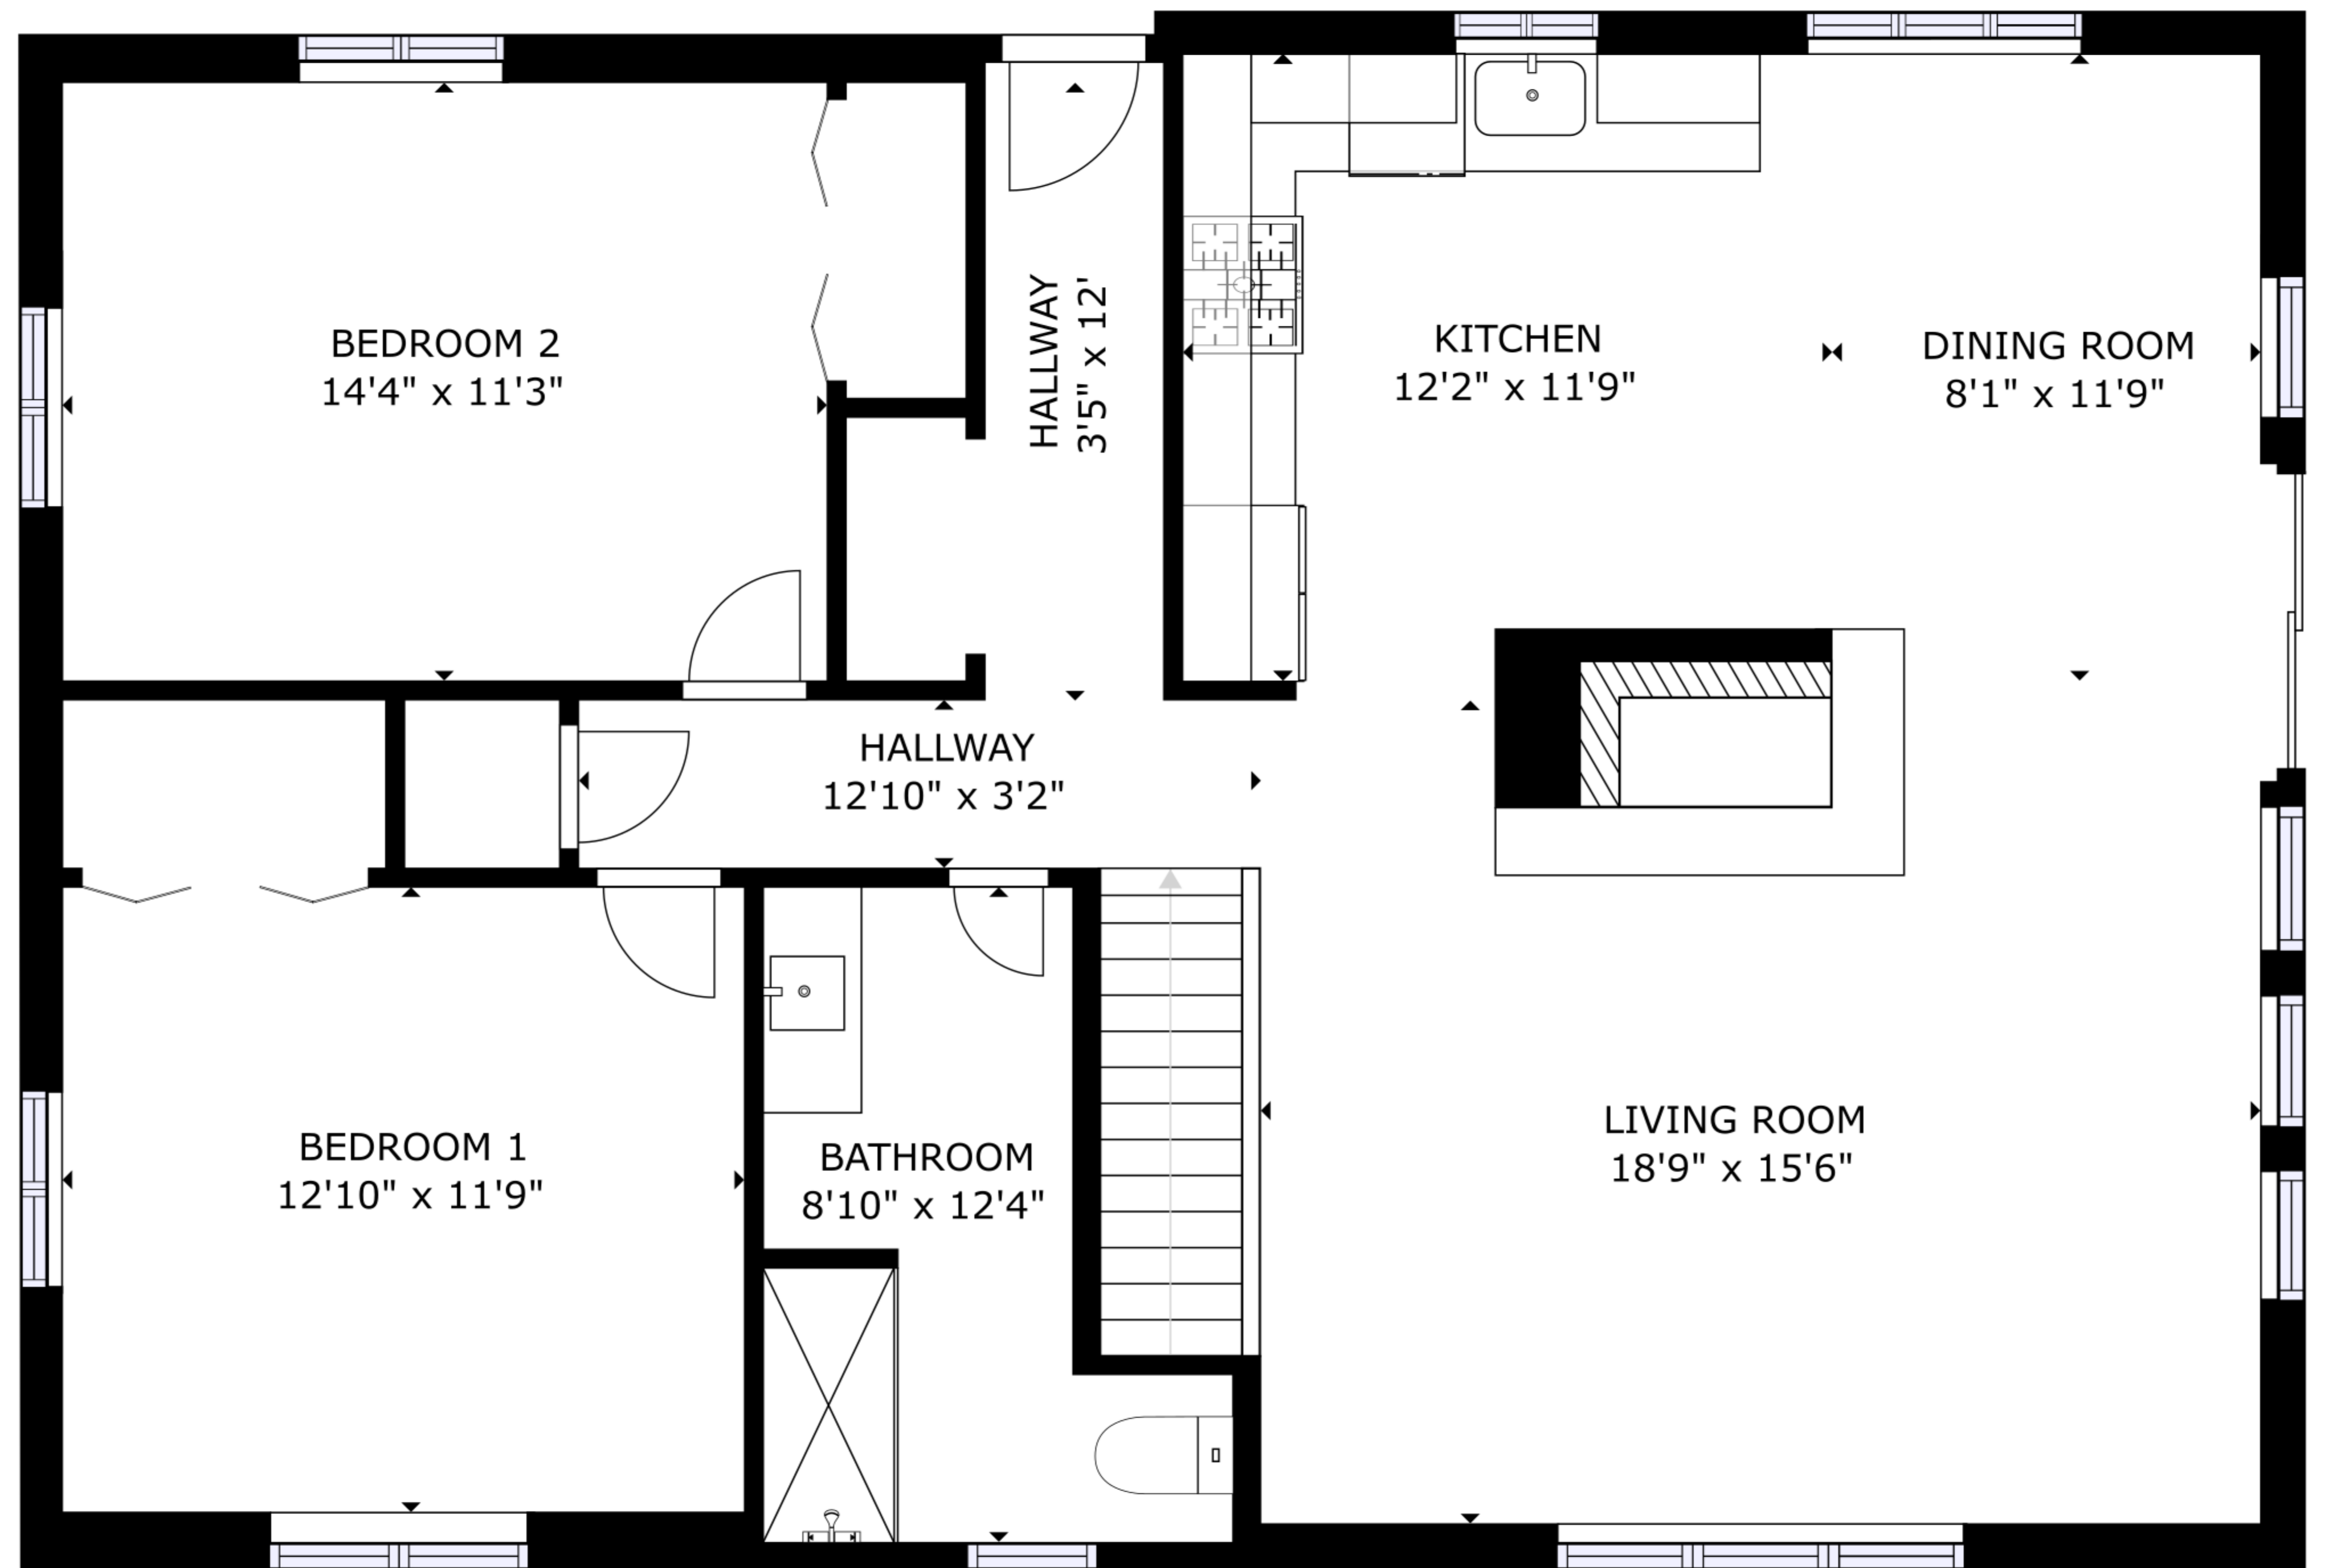

FLOOR 1

FLOOR 2

GROSS INTERNAL AREA  
 FLOOR 1: 792 sq ft, FLOOR 2: 1170 sq ft  
 TOTAL: 1962 sq ft

SIZES AND DIMENSIONS ARE APPROXIMATE, ACTUAL MAY VARY.