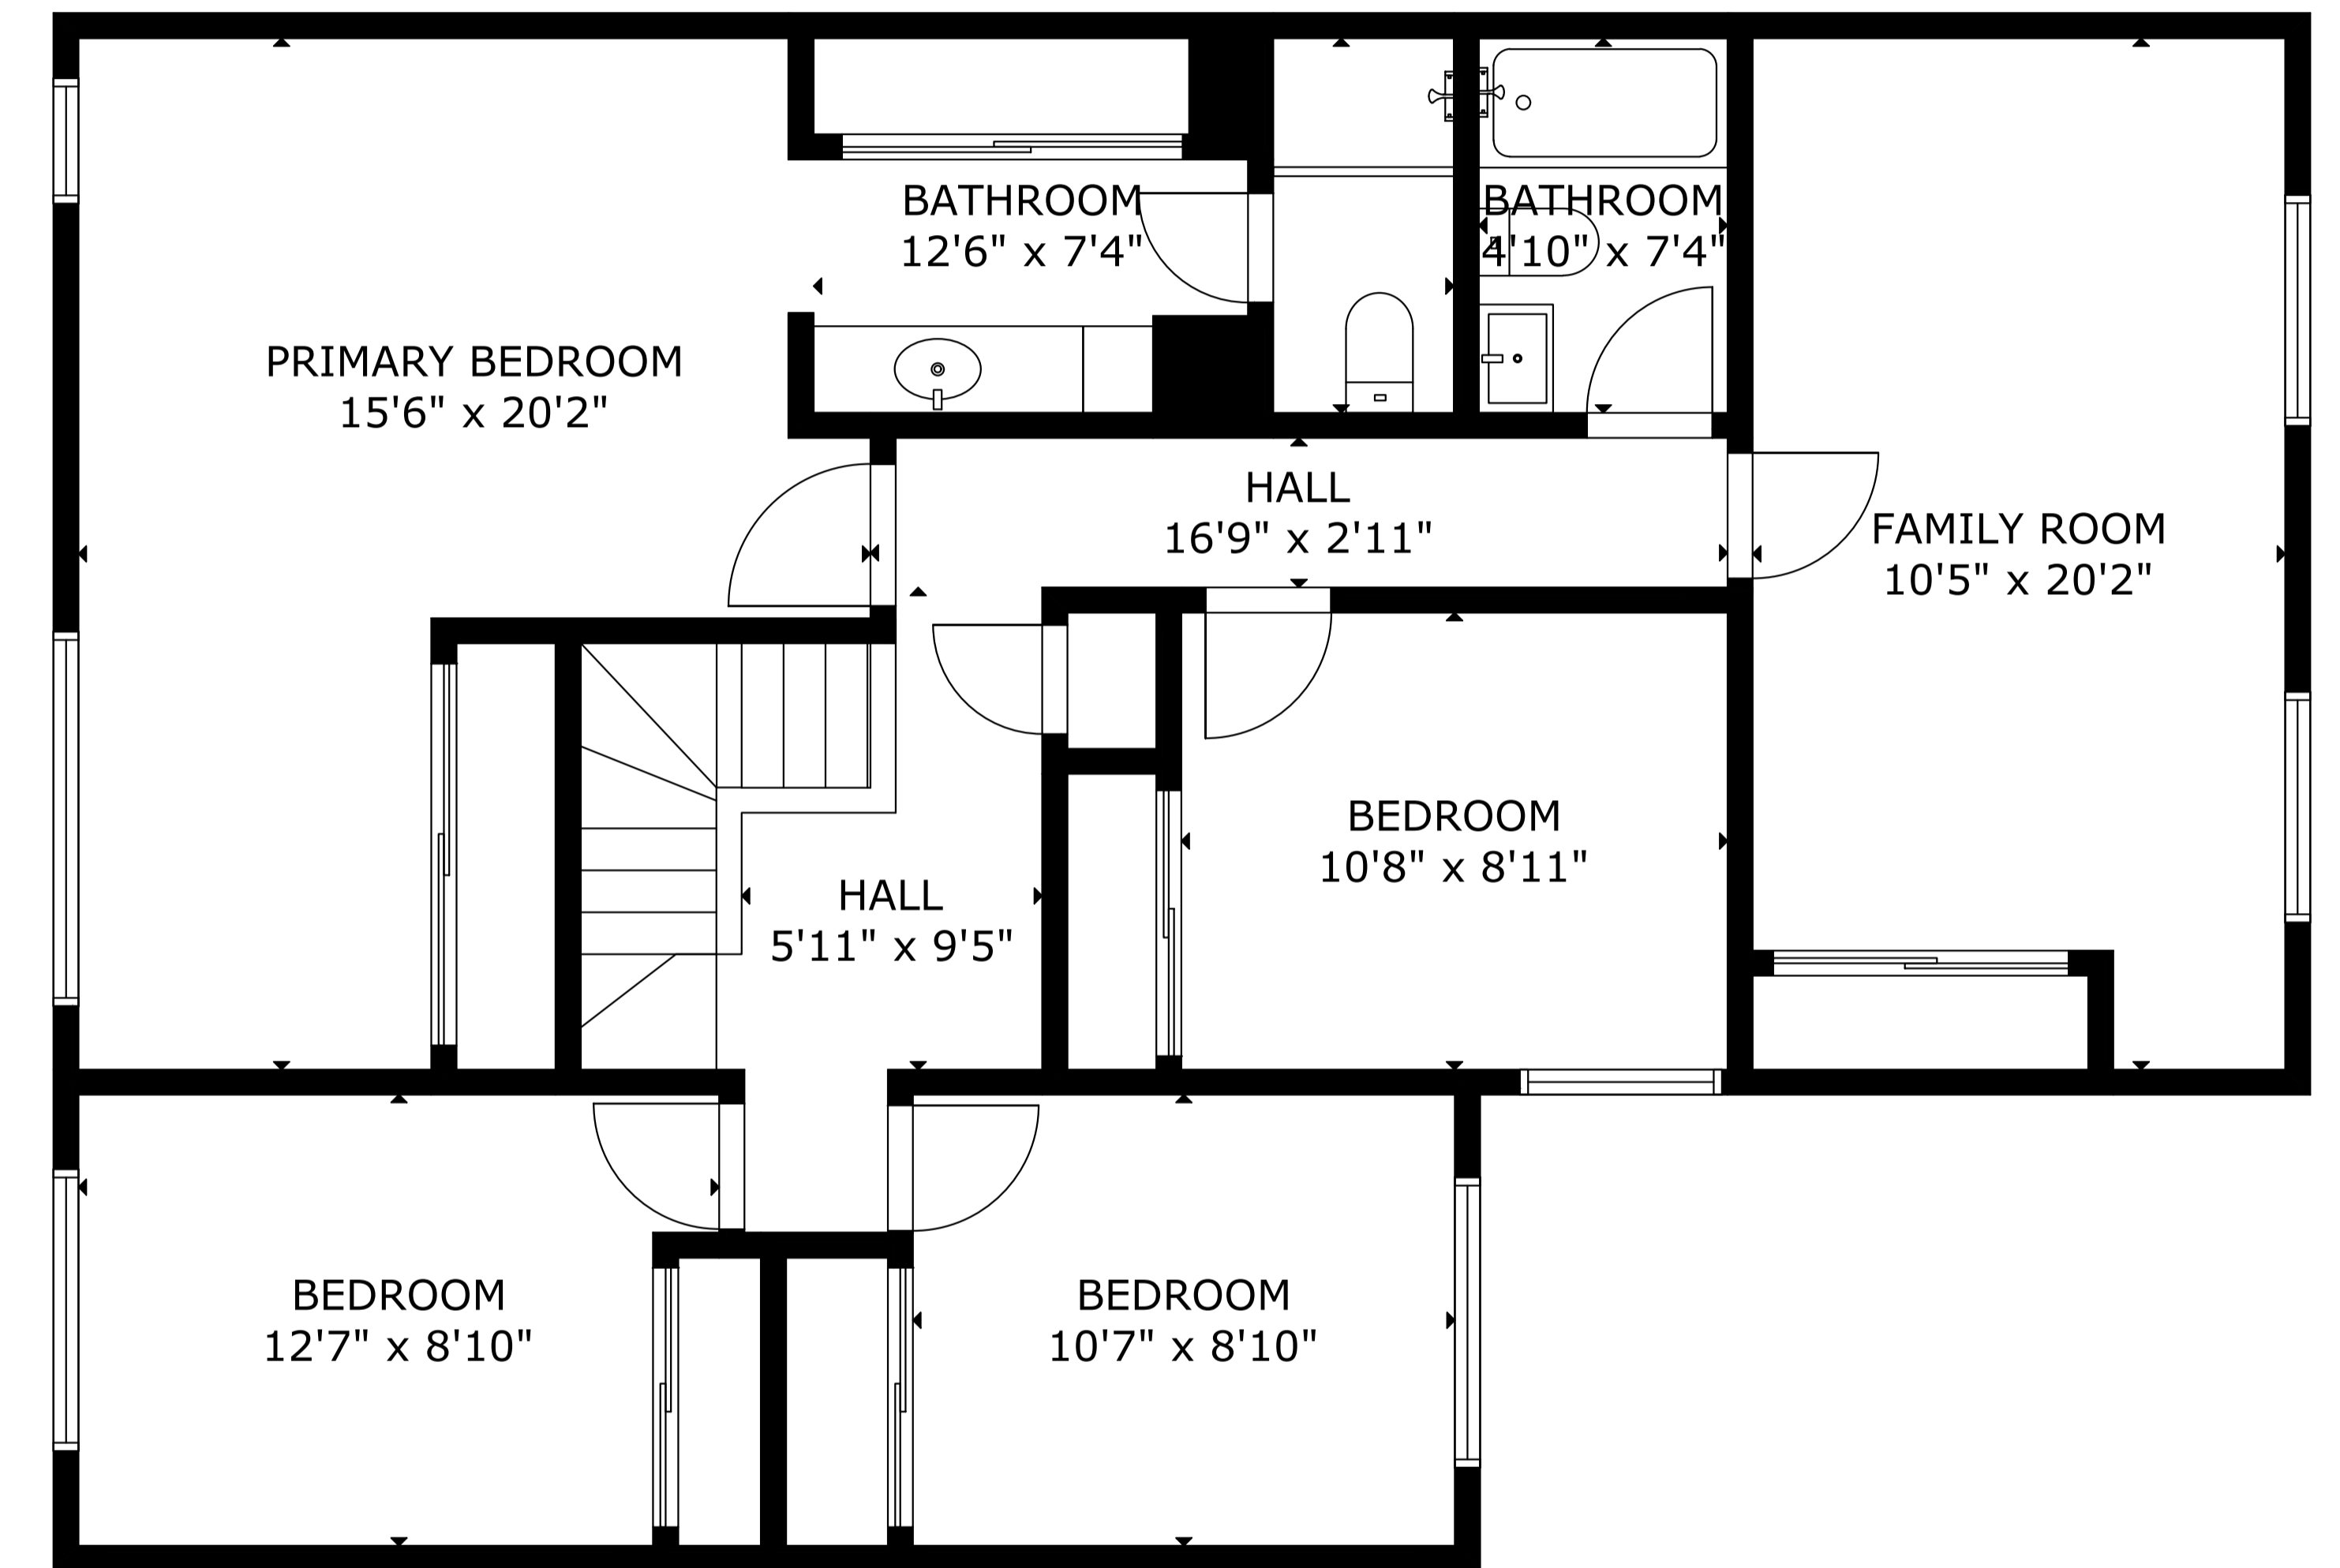

FLOOR 1

FLOOR 2

GROSS INTERNAL AREA  
 TOTAL: 1,860 sq.ft  
 FLOOR 1: 736 sq.ft, FLOOR 2: 1,124 sq.ft  
 EXCLUDED AREAS: GARAGE: 415 sq.ft, PATIO: 199 sq.ft, PORCH: 42 sq.ft  
 SIZE AND DIMENSIONS ARE APPROXIMATE, ACTUAL MAY VARY