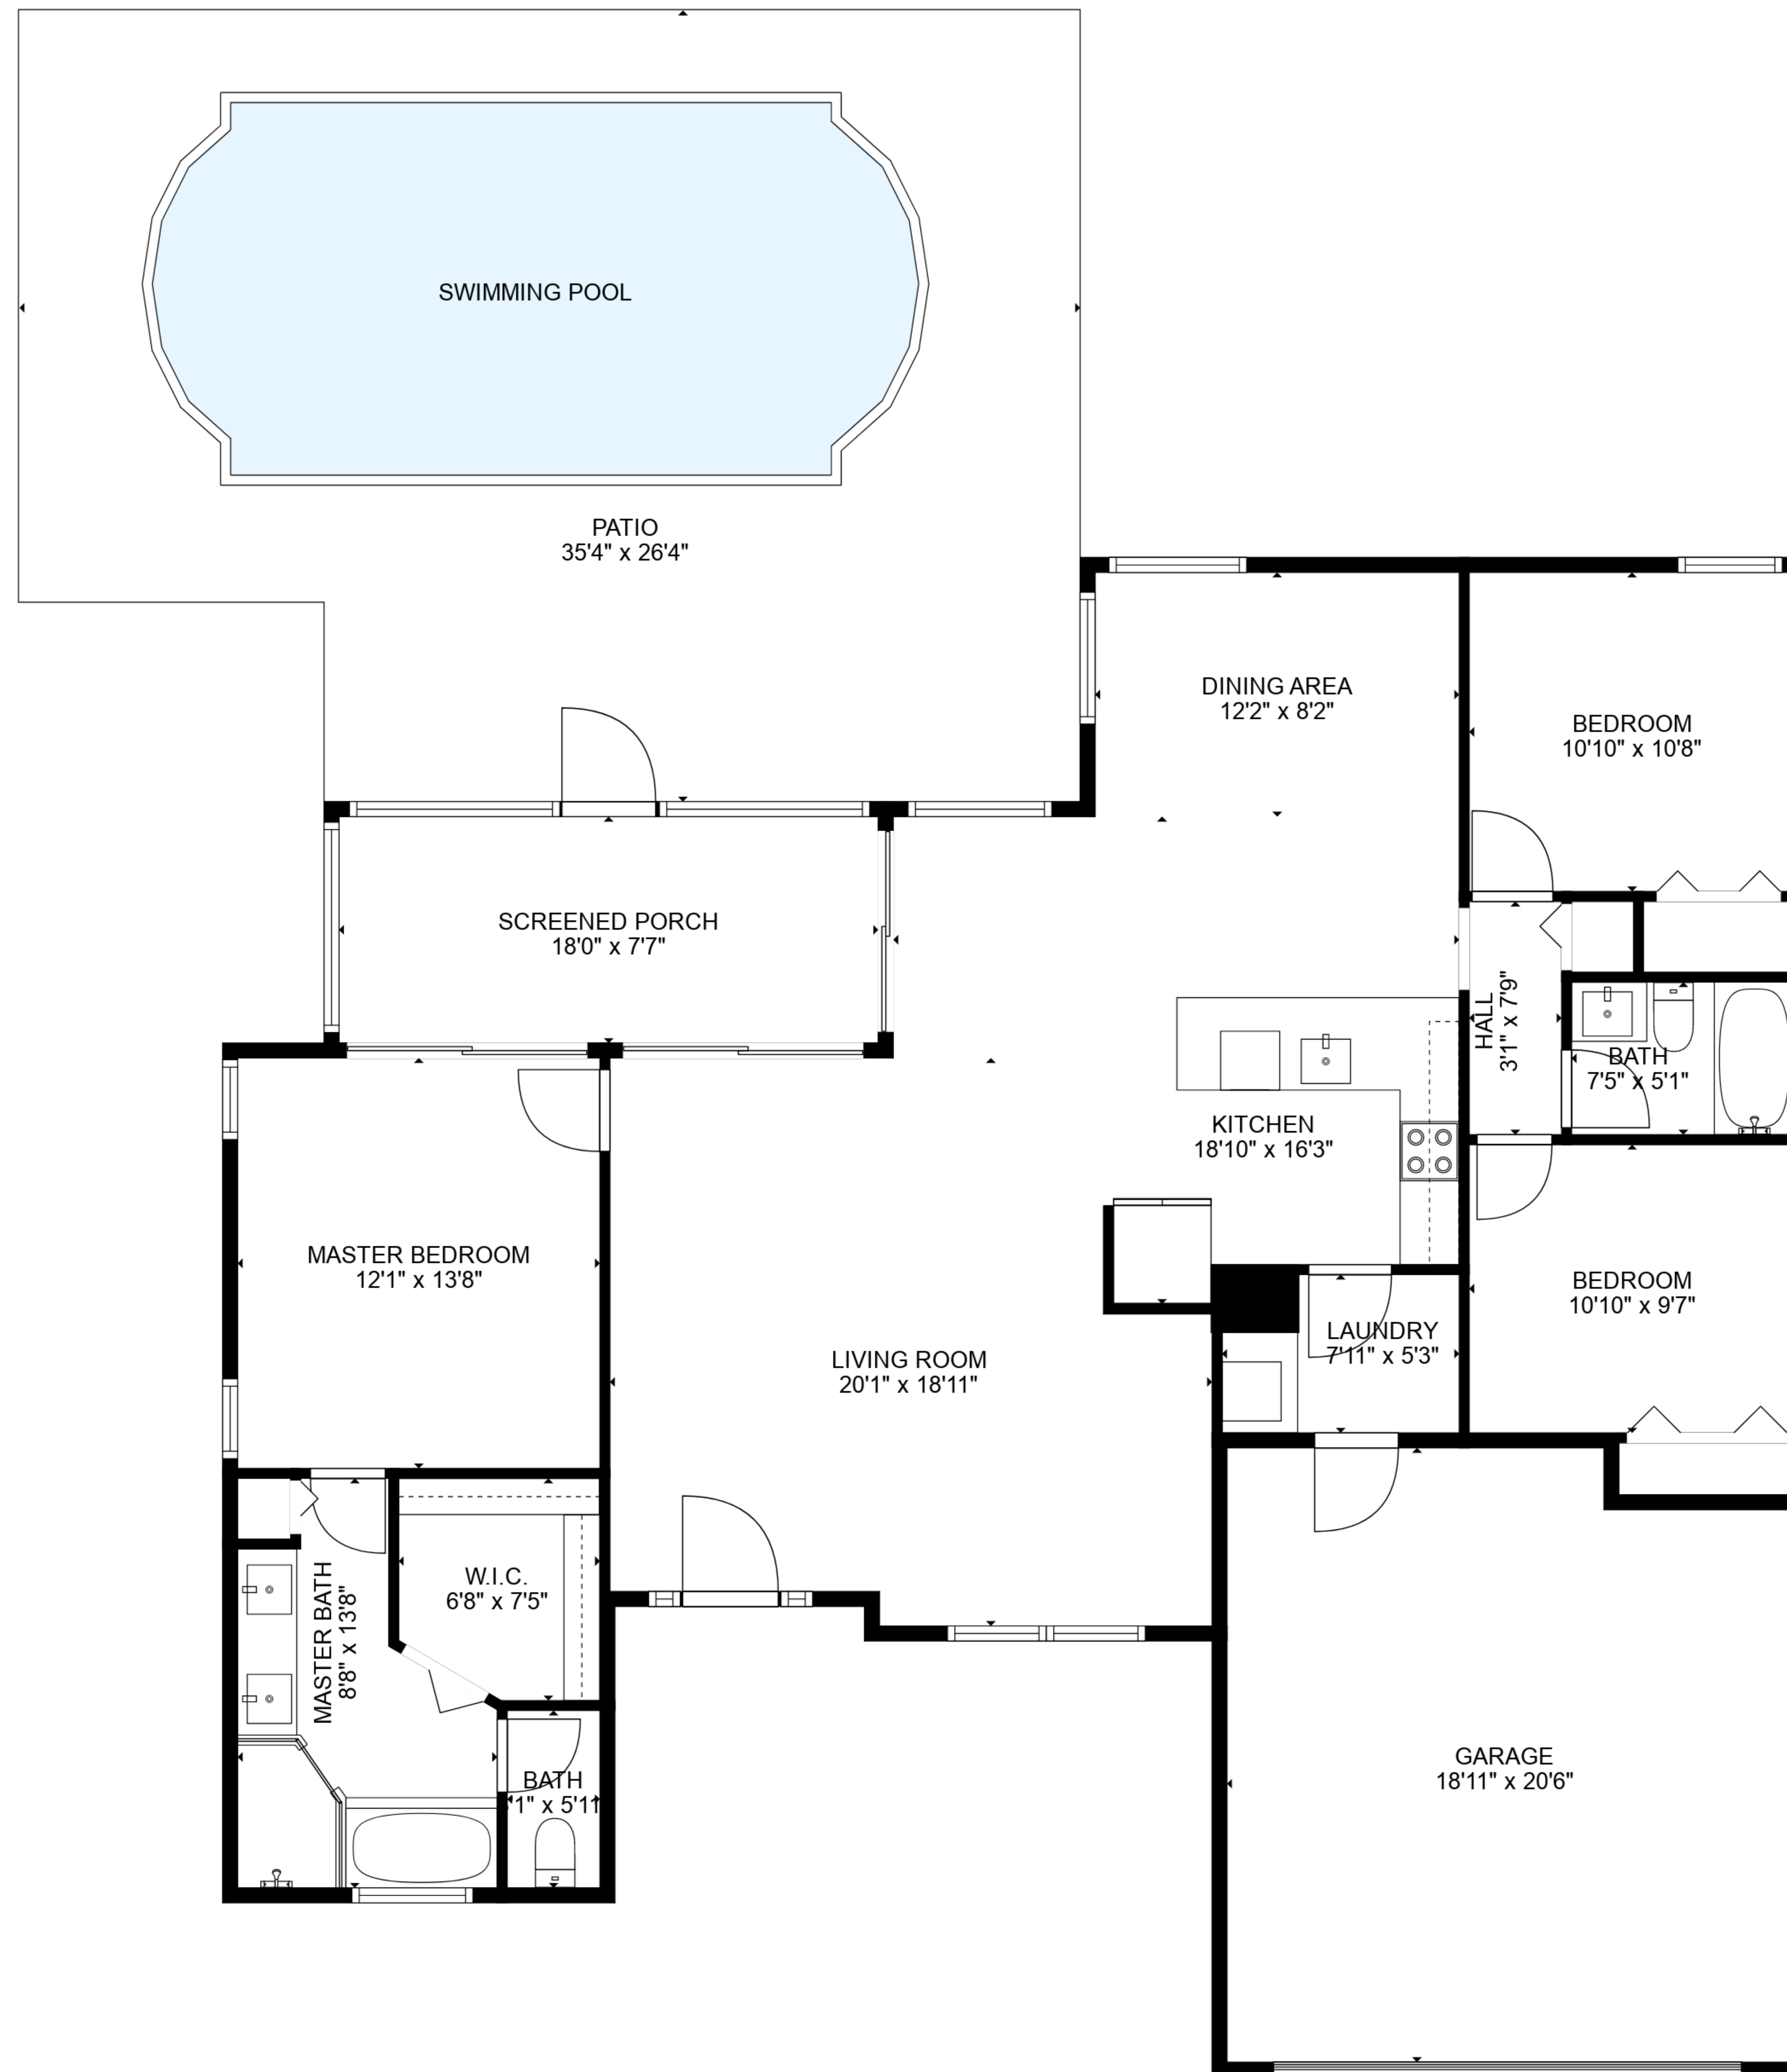

TOTAL: 1398 sq. ft

FLOOR 1: 1398 sq. ft

EXCLUDED AREAS: GARAGE: 374 sq. ft, SCREENED PORCH: 136 sq. ft, PATIO: 577 sq. ft

SIZES AND DIMENSIONS ARE APPROXIMATE, DEEMED HIGHLY RELIABLE BUT NOT GUARANTEED.

TOTAL: 1398 sq. ft

FLOOR 1: 1398 sq. ft

EXCLUDED AREAS: GARAGE: 374 sq. ft, SCREENED PORCH: 136 sq. ft, PATIO: 577 sq. ft

SIZES AND DIMENSIONS ARE APPROXIMATE, DEEMED HIGHLY RELIABLE BUT NOT GUARANTEED.