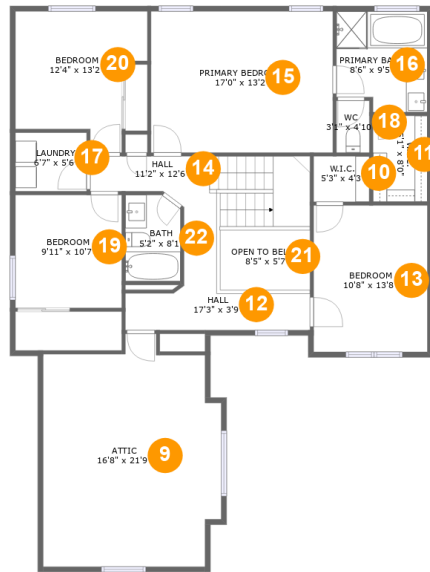

16506 Northeast Pacific Drive, Wilkes East, Portland, Multnomah County, Oregon, United

Room Dimensions

Floor 2

Total sqft: 1616

Living area: 1219

#	Room name	Dimensions	Area (sqft)	Counted as Living Area
9	Attic	16'8" x 21'9"	258 sq. ft	No
10	W.i.c.	5'3" x 4'3"	22 sq. ft	Yes
11	W.i.c.	5'1" x 8'0"	41 sq. ft	Yes
12	Hall	17'3" x 3'9"	63 sq. ft	Yes
13	Bedroom	10'8" x 13'8"	145 sq. ft	Yes
14	Hall	11'2" x 12'6"	130 sq. ft	Yes
15	Primary Bedroom	17'0" x 13'2"	224 sq. ft	Yes
16	Primary Bath	8'6" x 9'5"	75 sq. ft	Yes
17	Laundry	6'7" x 5'6"	36 sq. ft	Yes
18	Wc	3'1" x 4'10"	15 sq. ft	Yes
19	Bedroom	9'11" x 10'7"	105 sq. ft	Yes

Scan captured on Mon, 08 Jul 2024 17:38:05 GMT

Information is calculated by CubiCasa technology; deemed highly reliable but not guaranteed.