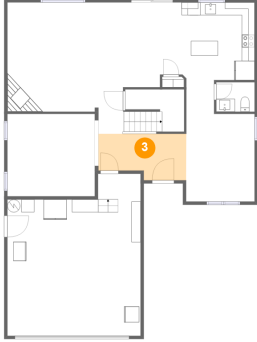

## 1 Floor 1 - Living Room

Dimensions: 18'0" x 20'5"  
Area: 380 sq. ft  
Counted as Living Area:  
Yes

Heated: Yes  
Finished: Yes  
Enclosed: Yes  
Contiguous:  
Yes  
Permitted: Yes  
Wet Space: No  
Addition: No  
Conversion: No

## 2 Floor 1 - Wc

Dimensions: 6'0" x 4'7"  
Area: 27 sq. ft  
Counted as Living Area:  
Yes

Heated: Yes  
Finished: Yes  
Enclosed: Yes  
Contiguous:  
Yes  
Permitted: Yes  
Wet Space: Yes  
Addition: No  
Conversion: No

## 3 Floor 1 - Foyer

Dimensions: 13'8" x 7'3"  
Area: 88 sq. ft  
Counted as Living Area:  
Yes

Heated: Yes  
Finished: Yes  
Enclosed: Yes  
Contiguous:  
Yes  
Permitted: Yes  
Wet Space: No  
Addition: No  
Conversion: No