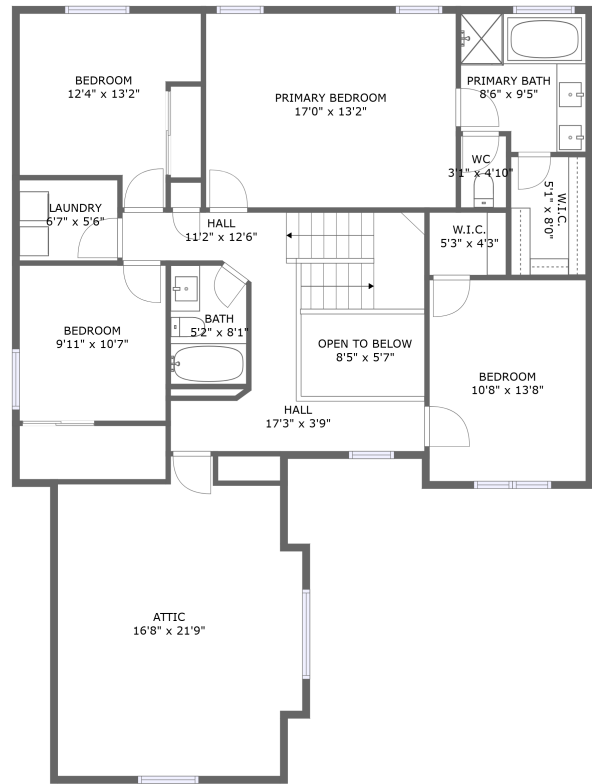

FLOOR 2

Property Summary

1 garages   **4** bedrooms   **2** bathrooms   **1** half baths

2 floors   **2,415** Gross Living Area sqft   **3,311** total sqft