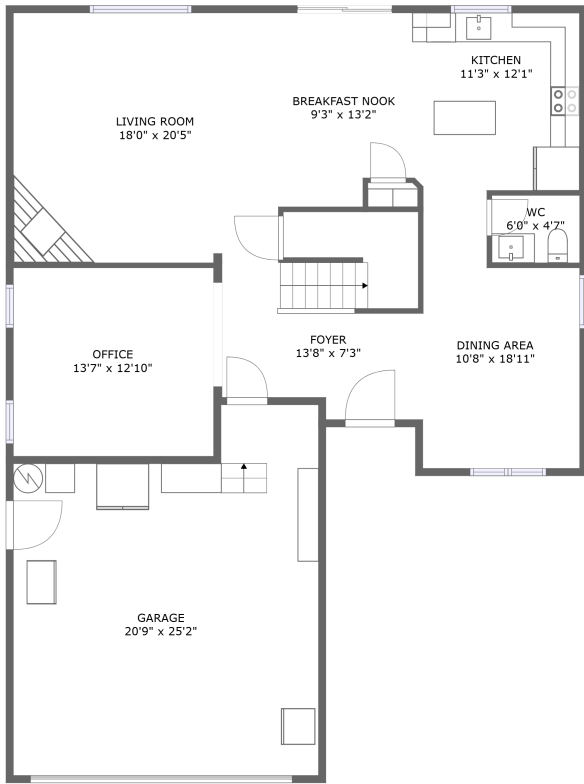

16506 Northeast Pacific Drive, Wilkes East, Portland, Multnomah County, Oregon, United

FLOOR 1