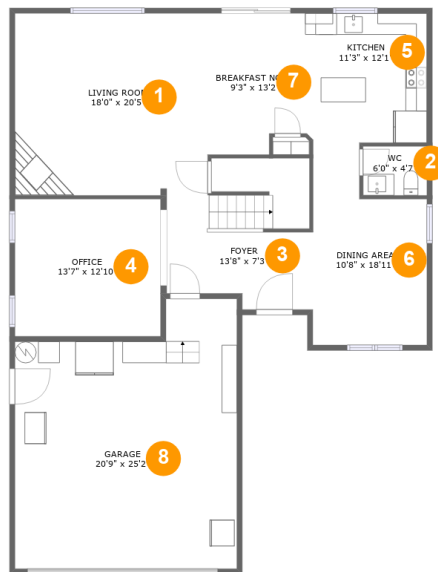

16506 Northeast Pacific Drive, Wilkes East, Portland, Multnomah County, Oregon, United

Room Dimensions

Floor 1

Total sqft: 1695

Living area: 1196

#	Room name	Dimensions	Area (sqft)	Counted as Living Area
1	Living Room	18'0" x 20'5"	380 sq. ft	Yes
2	Wc	6'0" x 4'7"	27 sq. ft	Yes
3	Foyer	13'8" x 7'3"	88 sq. ft	Yes
4	Office	13'7" x 12'10"	174 sq. ft	Yes
5	Kitchen	11'3" x 12'1"	135 sq. ft	Yes
6	Dining Area	10'8" x 18'11"	168 sq. ft	Yes
7	Breakfast Nook	9'3" x 13'2"	115 sq. ft	Yes
8	Garage	20'9" x 25'2"	466 sq. ft	No