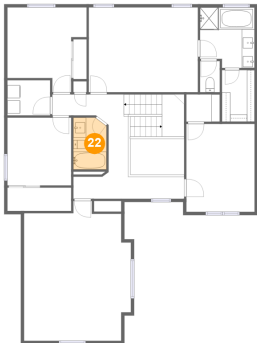

22 Floor 2 - Bath

Dimensions: 5'2" x 8'1"
Area: 40 sq. ft
Counted as Living Area:
Yes

Heated: Yes
Finished: Yes
Enclosed: Yes
Contiguous:
Yes
Permitted: Yes
Wet Space: Yes
Addition: No
Conversion: No