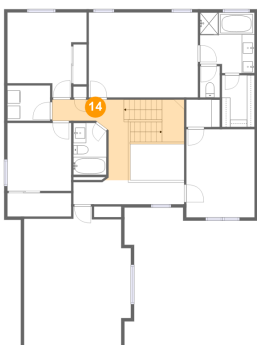

14 Floor 2 - Hall

Dimensions: 11'2" x 12'6"
Area: 130 sq. ft
Counted as Living Area:
Yes

Heated: Yes
Finished: Yes
Enclosed: Yes
Contiguous:
Yes
Permitted: Yes
Wet Space: No
Addition: No
Conversion: No