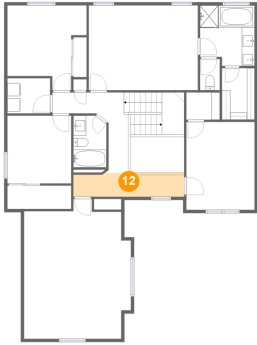

16506 Northeast Pacific Drive, Wilkes East, Portland, Multnomah County, Oregon, United

12 Floor 2 - Hall

Dimensions: 17'3" x 3'9"
Area: 63 sq. ft
Counted as Living Area:
Yes

Heated: Yes
Finished: Yes
Enclosed: Yes
Contiguous:
Yes
Permitted: Yes
Wet Space: No
Addition: No
Conversion: No