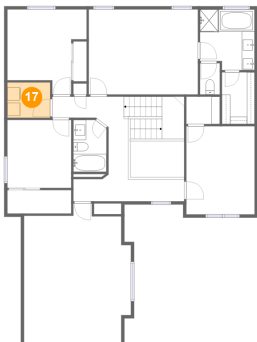

17 Floor 2 - Laundry

Dimensions: 6'7" x 5'6"
Area: 36 sq. ft
Counted as Living Area:
Yes

Heated: Yes
Finished: Yes
Enclosed: Yes
Contiguous:
Yes
Permitted: Yes
Wet Space: No
Addition: No
Conversion: No