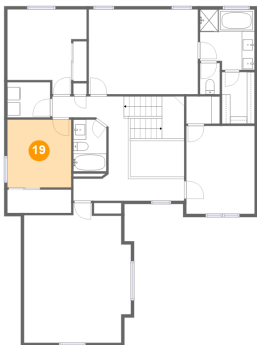

19 Floor 2 - Bedroom

Dimensions: 9'11" x 10'7"
Area: 105 sq. ft
Counted as Living Area:
Yes

Heated: Yes
Finished: Yes
Enclosed: Yes
Contiguous:
Yes
Permitted: Yes
Wet Space: No
Addition: No
Conversion: No