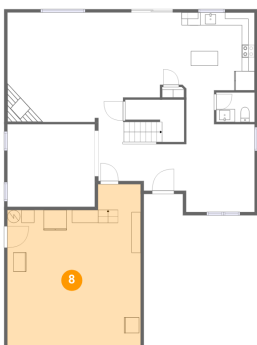

8 Floor 1 - Garage

Dimensions: 20'9" x 25'2"
Area: 466 sq. ft
Counted as Living Area: No

Heated: No
Finished: No
Enclosed: Yes
Contiguous: Yes
Permitted: Yes
Wet Space: No
Addition: No
Conversion: No