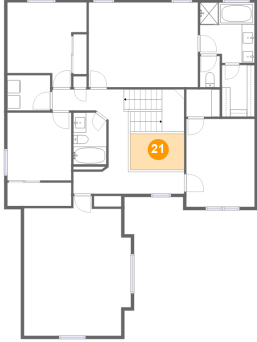

16506 Northeast Pacific Drive, Wilkes East, Portland, Multnomah County, Oregon, United

21 Floor 2 - Open To Below

Dimensions: 8'5" x 5'7"
Area: 47 sq. ft
Counted as Living Area: No

Heated: No
Finished: No
Enclosed: No
Contiguous: Yes
Permitted: No
Wet Space: No
Addition: No
Conversion: No