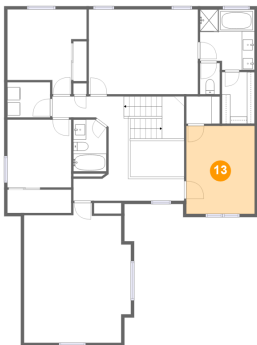

13 Floor 2 - Bedroom

Dimensions: 10'8" x 13'8"
Area: 145 sq. ft
Counted as Living Area:
Yes

Heated: Yes
Finished: Yes
Enclosed: Yes
Contiguous:
Yes
Permitted: Yes
Wet Space: No
Addition: No
Conversion: No