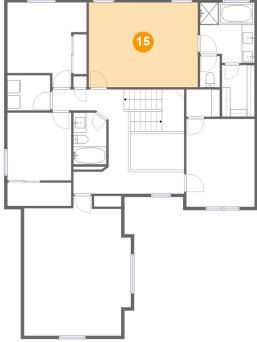

16506 Northeast Pacific Drive, Wilkes East, Portland, Multnomah County, Oregon, United

15 Floor 2 - Primary Bedroom

Dimensions: 17'0" x 13'2"
Area: 224 sq. ft
Counted as Living Area:
Yes

Heated: Yes
Finished: Yes
Enclosed: Yes
Contiguous:
Yes
Permitted: Yes
Wet Space: No
Addition: No
Conversion: No