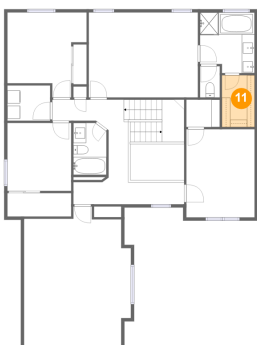

11 Floor 2 - W.i.c.

Dimensions: 5'1" x 8'0"
Area: 41 sq. ft
Counted as Living Area:
Yes

Heated: Yes
Finished: Yes
Enclosed: Yes
Contiguous:
Yes
Permitted: Yes
Wet Space: No
Addition: No
Conversion: No