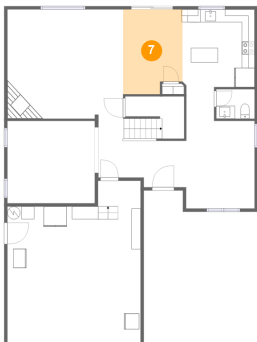

7 Floor 1 - Breakfast Nook

Dimensions: 9'3" x 13'2"
Area: 115 sq. ft
Counted as Living Area:
Yes

Heated: Yes
Finished: Yes
Enclosed: Yes
Contiguous:
Yes
Permitted: Yes
Wet Space: No
Addition: No
Conversion: No