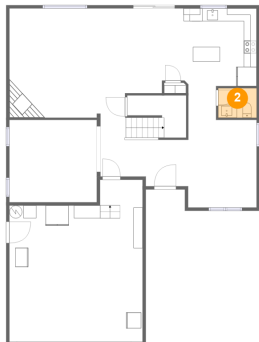

2 Floor 1 - Wc

Dimensions: 6'0" x 4'7"
Area: 27 sq. ft
Counted as Living Area:
Yes

Heated: Yes
Finished: Yes
Enclosed: Yes
Contiguous:
Yes
Permitted: Yes
Wet Space: Yes
Addition: No
Conversion: No