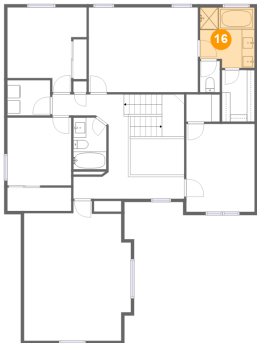

16 Floor 2 - Primary Bath

Dimensions: 8'6" x 9'5"
Area: 75 sq. ft
Counted as Living Area:
Yes

Heated: Yes
Finished: Yes
Enclosed: Yes
Contiguous:
Yes
Permitted: Yes
Wet Space: Yes
Addition: No
Conversion: No