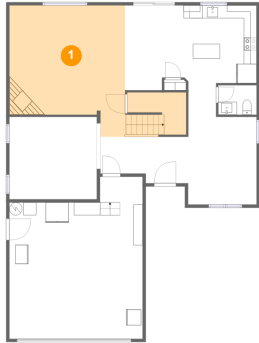

16506 Northeast Pacific Drive, Wilkes East, Portland, Multnomah County, Oregon, United

1 Floor 1 - Living Room

Dimensions: 18'0" x 20'5"
Area: 380 sq. ft
Counted as Living Area:
Yes

Heated: Yes
Finished: Yes
Enclosed: Yes
Contiguous:
Yes
Permitted: Yes
Wet Space: No
Addition: No
Conversion: No