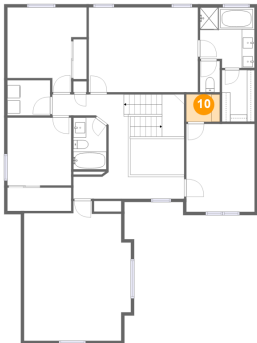

10 Floor 2 - W.i.c.

Dimensions: 5'3" x 4'3"
Area: 22 sq. ft
Counted as Living Area:
Yes

Heated: Yes
Finished: Yes
Enclosed: Yes
Contiguous:
Yes
Permitted: Yes
Wet Space: No
Addition: No
Conversion: No