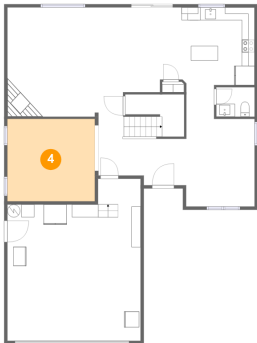

4 Floor 1 - Office

Dimensions: 13'7" x 12'10"
Area: 174 sq. ft
Counted as Living Area:
Yes

Heated: Yes
Finished: Yes
Enclosed: Yes
Contiguous:
Yes
Permitted: Yes
Wet Space: No
Addition: No
Conversion: No