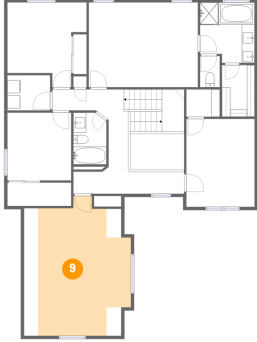

16506 Northeast Pacific Drive, Wilkes East, Portland, Multnomah County, Oregon, United

9 Floor 2 - Attic

Dimensions: 16'8" x 21'9"
Area: 258 sq. ft
Counted as Living Area: No

Heated: No
Finished: Yes
Enclosed: Yes
Contiguous: Yes
Permitted: Yes
Wet Space: No
Addition: No
Conversion: No