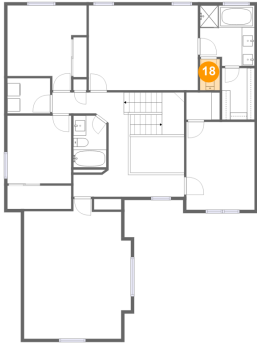

16506 Northeast Pacific Drive, Wilkes East, Portland, Multnomah County, Oregon, United

18 Floor 2 - Wc

Dimensions: 3'1" x 4'10"
Area: 15 sq. ft
Counted as Living Area:
Yes

Heated: Yes
Finished: Yes
Enclosed: Yes
Contiguous:
Yes
Permitted: Yes
Wet Space: Yes
Addition: No
Conversion: No