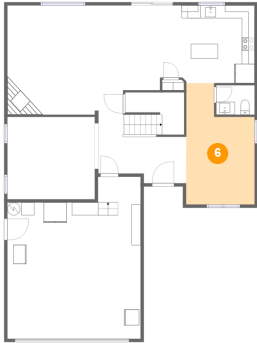

16506 Northeast Pacific Drive, Wilkes East, Portland, Multnomah County, Oregon, United

6 Floor 1 - Dining Area

Dimensions: 10'8" x 18'11"
Area: 168 sq. ft
Counted as Living Area:
Yes

Heated: Yes
Finished: Yes
Enclosed: Yes
Contiguous:
Yes
Permitted: Yes
Wet Space: No
Addition: No
Conversion: No