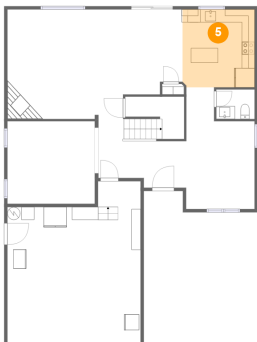

5 Floor 1 - Kitchen

Dimensions: 11'3" x 12'1"
Area: 135 sq. ft
Counted as Living Area:
Yes

Heated: Yes
Finished: Yes
Enclosed: Yes
Contiguous:
Yes
Permitted: Yes
Wet Space: No
Addition: No
Conversion: No