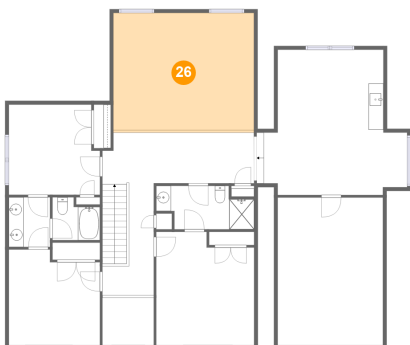

26 Floor 3 - Open To Below

Dimensions: 18'10" x 15'8"
Area: 302 sq. ft
Counted as living area: No

Heated: No
Finished: No
Enclosed: No
Contiguous: Yes
Permitted: No
Wet space: No
Addition: No
Conversion: No