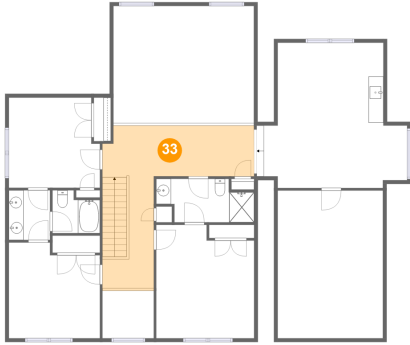

**6702 Cotton Hill Lane, Roanoke, Roanoke County,
Virginia, United States, 24018**

33 Floor 3 - Hall

Dimensions: 20'4" x 21'9"
Area: 240 sq. ft
Counted as living area: Yes

Heated: Yes
Finished: Yes
Enclosed: Yes
Contiguous: Yes
Permitted: Yes
Wet space: No
Addition: No
Conversion: No