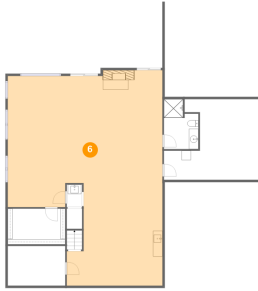

6702 Cotton Hill Lane, Roanoke, Roanoke County, Virginia, United States, 24018

6 Floor 1 - Recreation Room

Dimensions: 32'10" x 45'8"
Area: 1214 sq. ft
Counted as living area: Yes

Heated: Yes
Finished: Yes
Enclosed: Yes
Contiguous: Yes
Permitted: Yes
Wet space: No
Addition: No
Conversion: No