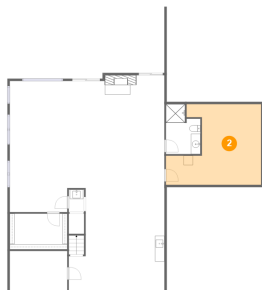

6702 Cotton Hill Lane, Roanoke, Roanoke County, Virginia, United States, 24018

1 Floor 1 - W.I.C.

Dimensions: 12'2" x 7'7"
Area: 92 sq. ft
Counted as living area: Yes

Heated: Yes
Finished: Yes
Enclosed: Yes
Contiguous: Yes
Permitted: Yes
Wet space: No
Addition: No
Conversion: No

2 Floor 1 - Storage

Dimensions: 20'2" x 17'1"
Area: 271 sq. ft
Counted as living area: No

Heated: No
Finished: No
Enclosed: No
Contiguous: Yes
Permitted: Yes
Wet space: No
Addition: No
Conversion: No

6702 Cotton Hill Lane, Roanoke, Roanoke County, Virginia, United States, 24018