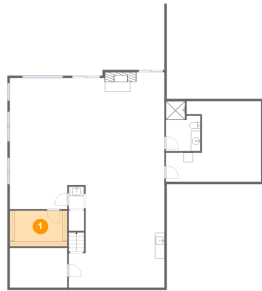

6702 Cotton Hill Lane, Roanoke, Roanoke County, Virginia, United States, 24018

1 Floor 1 - W.I.C.

Dimensions: 12'2" x 7'7"
Area: 92 sq. ft
Counted as living area: Yes

Heated: Yes
Finished: Yes
Enclosed: Yes
Contiguous: Yes
Permitted: Yes
Wet space: No
Addition: No
Conversion: No