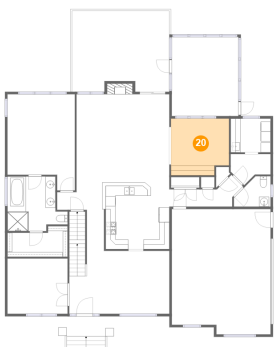

18 Floor 2 - Dining Area

Dimensions: 12'1" x 12'9"
Area: 154 sq. ft
Counted as living area: Yes

Heated: Yes
Finished: Yes
Enclosed: Yes
Contiguous: Yes
Permitted: Yes
Wet space: No
Addition: No
Conversion: No

19 Floor 2 - Foyer

Dimensions: 8'3" x 12'9"
Area: 130 sq. ft
Counted as living area: Yes

Heated: Yes
Finished: Yes
Enclosed: Yes
Contiguous: Yes
Permitted: Yes
Wet space: No
Addition: No
Conversion: No

20 Floor 2 - Sitting Room