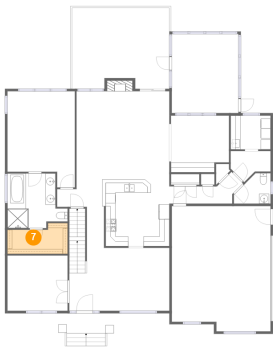

7 Floor 2 - W.I.C.

Dimensions: 12'2" x 6'2"
Area: 65 sq. ft
Counted as living area: Yes

Heated: Yes
Finished: Yes
Enclosed: Yes
Contiguous: Yes
Permitted: Yes
Wet space: No
Addition: No
Conversion: No