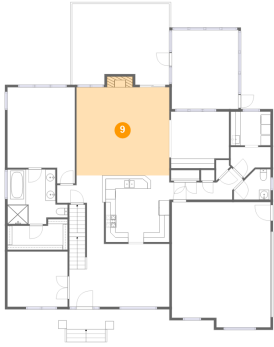

**6702 Cotton Hill Lane, Roanoke, Roanoke County,
Virginia, United States, 24018**

9 Floor 2 - Living Room

Dimensions: 18'10" x 17'10"
Area: 348 sq. ft
Counted as living area: Yes

Heated: Yes
Finished: Yes
Enclosed: Yes
Contiguous: Yes
Permitted: Yes
Wet space: No
Addition: No
Conversion: No