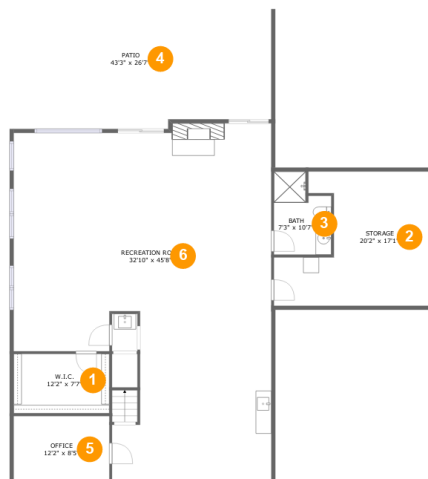

 **7,779** Total sqft

6702 Cotton Hill Lane, Roanoke, Roanoke County, Virginia, United States, 24018

Room dimensions

Floor 1

Total sqft: 2704 Living area: 1637

#		Dimensions	sqft	Counted as living area
1	W.I.C.	12'2" x 7'7"	92 sq. ft	Yes
2	Storage	20'2" x 17'1"	271 sq. ft	No
3	Bath	7'3" x 10'7"	67 sq. ft	Yes
4	Patio	43'3" x 26'7"	769 sq. ft	No
5	Office	12'2" x 8'5"	103 sq. ft	Yes
6	Recreation Room	32'10" x 45'8"	1214 sq. ft	Yes

6702 Cotton Hill Lane, Roanoke, Roanoke County, Virginia, United States, 24018

Room dimensions

Floor 2

Total sqft: 3050 Living area: 1926

#		Dimensions	sqft	Counted as living area
7	W.I.C.	12'2" x 6'2"	65 sq. ft	Yes
8	Primary Bath	12'2" x 11'1"	112 sq. ft	Yes
9	Living Room	18'10" x 17'10"	348 sq. ft	Yes
10	WC	7'5" x 6'2"	36 sq. ft	Yes
11	Laundry	8'1" x 6'10"	56 sq. ft	Yes
12	Kitchen	12'11" x 13'6"	175 sq. ft	Yes
13	Balcony	19'9" x 16'5"	310 sq. ft	No
14	Hall	8'1" x 6'4"	38 sq. ft	Yes
15	Hall	3'11" x 3'7"	14 sq. ft	Yes
16	Primary Bedroom	13'8" x 19'6"	234 sq. ft	Yes
17	Screened Porch	13'6" x 16'0"	217 sq. ft	No