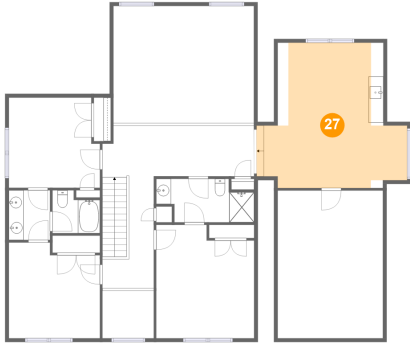

**6702 Cotton Hill Lane, Roanoke, Roanoke County,
Virginia, United States, 24018**

27 Floor 3 - Recreation Room

Dimensions: 19'2" x 19'5"
Area: 282 sq. ft
Counted as living area: Yes

Heated: Yes
Finished: Yes
Enclosed: Yes
Contiguous: Yes
Permitted: Yes
Wet space: No
Addition: No
Conversion: No