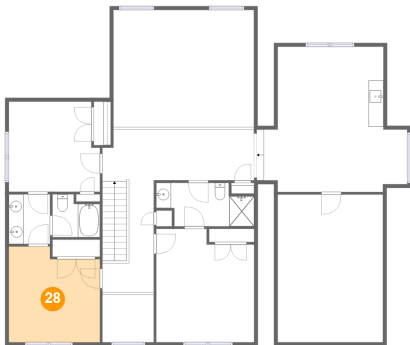

28 Floor 3 - Bedroom

Dimensions: 12'2" x 12'10"
Area: 145 sq. ft
Counted as living area: Yes

Heated: Yes
Finished: Yes
Enclosed: Yes
Contiguous: Yes
Permitted: Yes
Wet space: No
Addition: No
Conversion: No