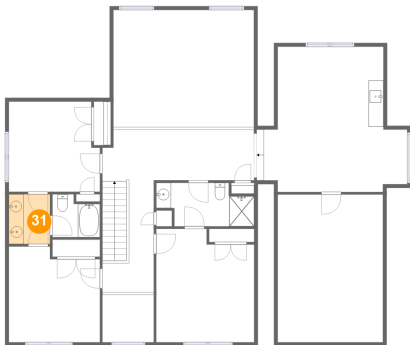

31 Floor 3 - Bath

Dimensions: 5'6" x 6'8"
Area: 37 sq. ft
Counted as living area: Yes

Heated: Yes
Finished: Yes
Enclosed: Yes
Contiguous: Yes
Permitted: Yes
Wet space: Yes
Addition: No
Conversion: No