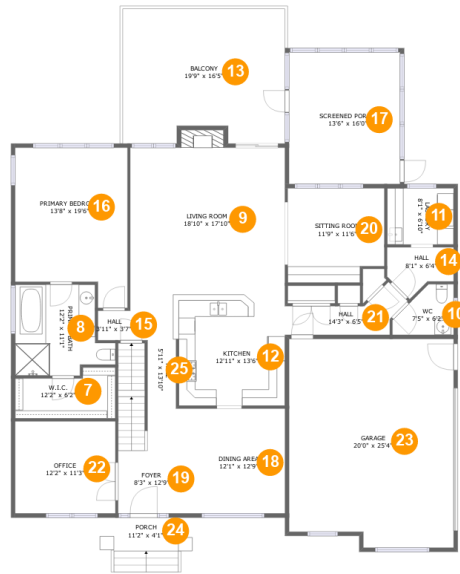

 **7,779** Total sqft

6702 Cotton Hill Lane, Roanoke, Roanoke County, Virginia, United States, 24018

Room dimensions

Floor 1

Total sqft: 2704 Living area: 1637

#		Dimensions	sqft	Counted as living area
1	W.I.C.	12'2" x 7'7"	92 sq. ft	Yes
2	Storage	20'2" x 17'1"	271 sq. ft	No
3	Bath	7'3" x 10'7"	67 sq. ft	Yes
4	Patio	43'3" x 26'7"	769 sq. ft	No
5	Office	12'2" x 8'5"	103 sq. ft	Yes
6	Recreation Room	32'10" x 45'8"	1214 sq. ft	Yes

6702 Cotton Hill Lane, Roanoke, Roanoke County, Virginia, United States, 24018

Room dimensions

Floor 2

Total sqft: 3050 Living area: 1926

#		Dimensions	sqft	Counted as living area
7	W.I.C.	12'2" x 6'2"	65 sq. ft	Yes
8	Primary Bath	12'2" x 11'1"	112 sq. ft	Yes
9	Living Room	18'10" x 17'10"	348 sq. ft	Yes
10	WC	7'5" x 6'2"	36 sq. ft	Yes
11	Laundry	8'1" x 6'10"	56 sq. ft	Yes
12	Kitchen	12'11" x 13'6"	175 sq. ft	Yes
13	Balcony	19'9" x 16'5"	310 sq. ft	No
14	Hall	8'1" x 6'4"	38 sq. ft	Yes
15	Hall	3'11" x 3'7"	14 sq. ft	Yes
16	Primary Bedroom	13'8" x 19'6"	234 sq. ft	Yes
17	Screened Porch	13'6" x 16'0"	217 sq. ft	No

**6702 Cotton Hill Lane, Roanoke, Roanoke County,
Virginia, United States, 24018**

#		Dimensions	sqft	Counted as living area
18	Dining Area	12'1" x 12'9"	154 sq. ft	Yes
19	Foyer	8'3" x 12'9"	130 sq. ft	Yes
20	Sitting Room	11'9" x 11'6"	130 sq. ft	Yes
21	Hall	14'3" x 6'5"	54 sq. ft	Yes
22	Office	12'2" x 11'3"	137 sq. ft	Yes
23	Garage	20'0" x 25'4"	491 sq. ft	No
24	Porch	11'2" x 4'1"	45 sq. ft	No
25	Hall	5'11" x 13'10"	62 sq. ft	Yes

19 Floor 2 - Foyer

Dimensions: 8'3" x 12'9"
Area: 130 sq. ft
Counted as living area: Yes

Heated: Yes
Finished: Yes
Enclosed: Yes
Contiguous: Yes
Permitted: Yes
Wet space: No
Addition: No
Conversion: No

20 Floor 2 - Sitting Room