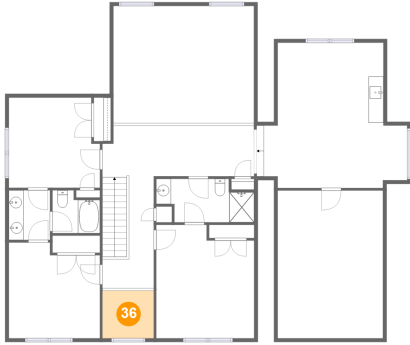

**6702 Cotton Hill Lane, Roanoke, Roanoke County,
Virginia, United States, 24018**

36 Floor 3 - Open To Below

Dimensions: 6'11" x 6'4"
Area: 44 sq. ft
Counted as living area: No

Heated: No
Finished: No
Enclosed: No
Contiguous: Yes
Permitted: No
Wet space: No
Addition: No
Conversion: No