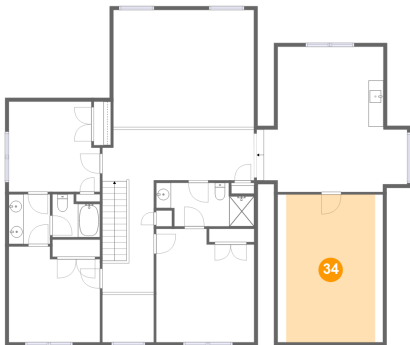

34 Floor 3 - Media Room

Dimensions: 14'1" x 19'9"
Area: 236 sq. ft
Counted as living area: Yes

Heated: Yes
Finished: Yes
Enclosed: Yes
Contiguous: Yes
Permitted: Yes
Wet space: No
Addition: No
Conversion: No