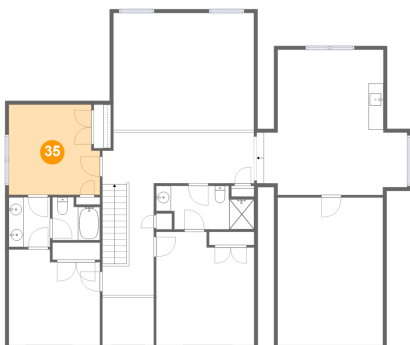

35 Floor 3 - Bedroom

Dimensions: 12'2" x 12'1"
Area: 140 sq. ft
Counted as living area: Yes

Heated: Yes
Finished: Yes
Enclosed: Yes
Contiguous: Yes
Permitted: Yes
Wet space: No
Addition: No
Conversion: No