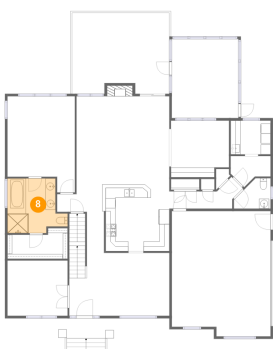

8 Floor 2 - Primary Bath

Dimensions: 12'2" x 11'1"
Area: 112 sq. ft
Counted as living area: Yes

Heated: Yes
Finished: Yes
Enclosed: Yes
Contiguous: Yes
Permitted: Yes
Wet space: Yes
Addition: No
Conversion: No