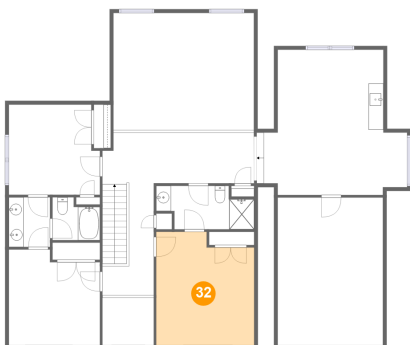

32 Floor 3 - Bedroom

Dimensions: 13'1" x 15'2"
Area: 186 sq. ft
Counted as living area: Yes

Heated: Yes
Finished: Yes
Enclosed: Yes
Contiguous: Yes
Permitted: Yes
Wet space: No
Addition: No
Conversion: No