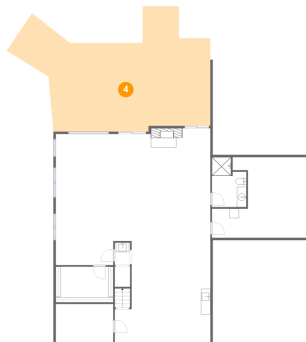

4 Floor 1 - Patio

Dimensions: 43'3" x 26'7"
Area: 769 sq. ft
Counted as living area: No

Heated: No
Finished: Yes
Enclosed: No
Contiguous: Yes
Permitted: Yes
Wet space: No
Addition: No
Conversion: No