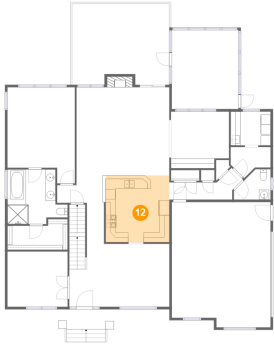

6702 Cotton Hill Lane, Roanoke, Roanoke County, Virginia, United States, 24018

12 Floor 2 - Kitchen

Dimensions: 12'11" x 13'6"
Area: 175 sq. ft
Counted as living area: Yes

Heated: Yes
Finished: Yes
Enclosed: Yes
Contiguous: Yes
Permitted: Yes
Wet space: No
Addition: No
Conversion: No