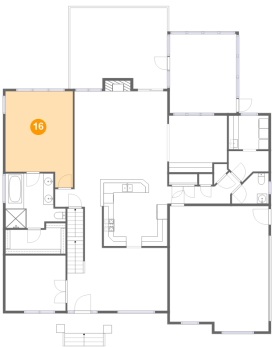

16 Floor 2 - Primary Bedroom

Dimensions: 13'8" x 19'6"
Area: 234 sq. ft
Counted as living area: Yes

Heated: Yes
Finished: Yes
Enclosed: Yes
Contiguous: Yes
Permitted: Yes
Wet space: No
Addition: No
Conversion: No