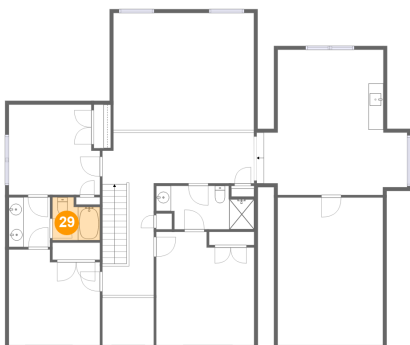

29 Floor 3 - Bath

Dimensions: 6'4" x 5'9"
Area: 32 sq. ft
Counted as living area: Yes

Heated: Yes
Finished: Yes
Enclosed: Yes
Contiguous: Yes
Permitted: Yes
Wet space: Yes
Addition: No
Conversion: No