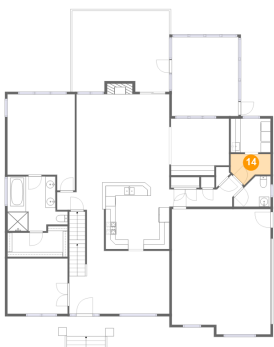

14 Floor 2 - Hall

Dimensions: 8'1" x 6'4"
Area: 38 sq. ft
Counted as living area: Yes

Heated: Yes
Finished: Yes
Enclosed: Yes
Contiguous: Yes
Permitted: Yes
Wet space: No
Addition: No
Conversion: No