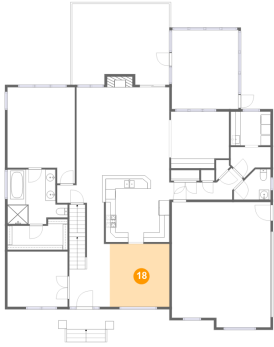

6702 Cotton Hill Lane, Roanoke, Roanoke County, Virginia, United States, 24018

18 Floor 2 - Dining Area

Dimensions: 12'1" x 12'9"
Area: 154 sq. ft
Counted as living area: Yes

Heated: Yes
Finished: Yes
Enclosed: Yes
Contiguous: Yes
Permitted: Yes
Wet space: No
Addition: No
Conversion: No