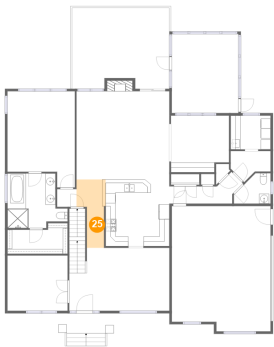

25 Floor 2 - Hall

Dimensions: 5'11" x 13'10"
Area: 62 sq. ft
Counted as living area: Yes

Heated: Yes
Finished: Yes
Enclosed: Yes
Contiguous: Yes
Permitted: Yes
Wet space: No
Addition: No
Conversion: No