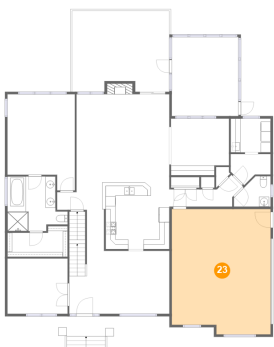

23 Floor 2 - Garage

Dimensions: 20'0" x 25'4"
Area: 491 sq. ft
Counted as living area: No

Heated: No
Finished: No
Enclosed: Yes
Contiguous: Yes
Permitted: Yes
Wet space: No
Addition: No
Conversion: No