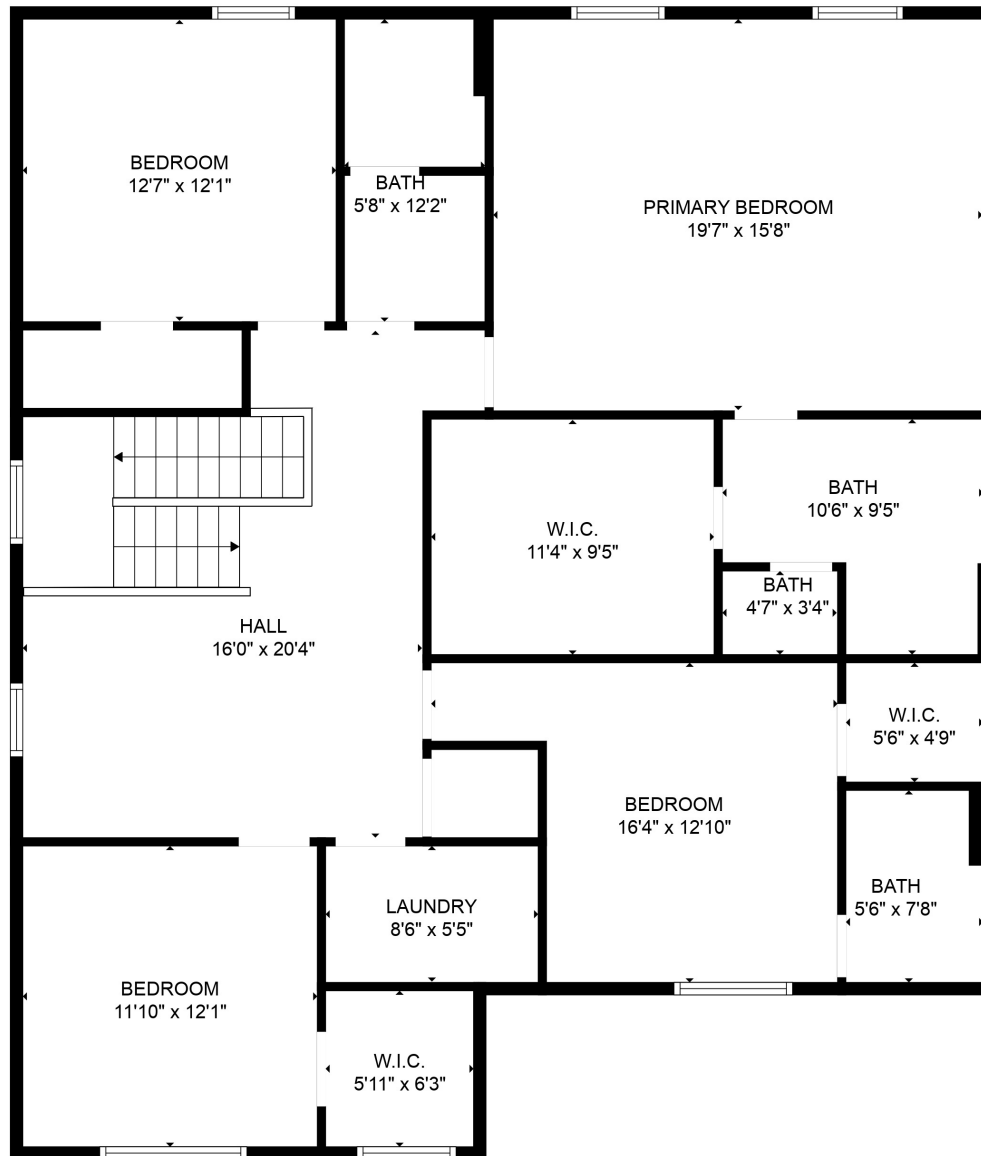

FLOOR 1

FLOOR 2

TOTAL: 2695 sq. ft
 FLOOR 1: 1087 sq. ft, FLOOR 2: 1608 sq. ft
 EXCLUDED AREAS: GARAGE: 714 sq. ft

TOTAL: 2695 sq. ft
FLOOR 1: 1087 sq. ft, FLOOR 2: 1608 sq. ft
EXCLUDED AREAS: GARAGE: 714 sq. ft

MEASUREMENTS ARE CALCULATED BY CUBICASA TECHNOLOGY. DEEMED HIGHLY RELIABLE BUT NOT GUARANTEED.

TOTAL: 2695 sq. ft
FLOOR 1: 1087 sq. ft, FLOOR 2: 1608 sq. ft
EXCLUDED AREAS: GARAGE: 714 sq. ft

MEASUREMENTS ARE CALCULATED BY CUBICASA TECHNOLOGY. DEEMED HIGHLY RELIABLE BUT NOT GUARANTEED.