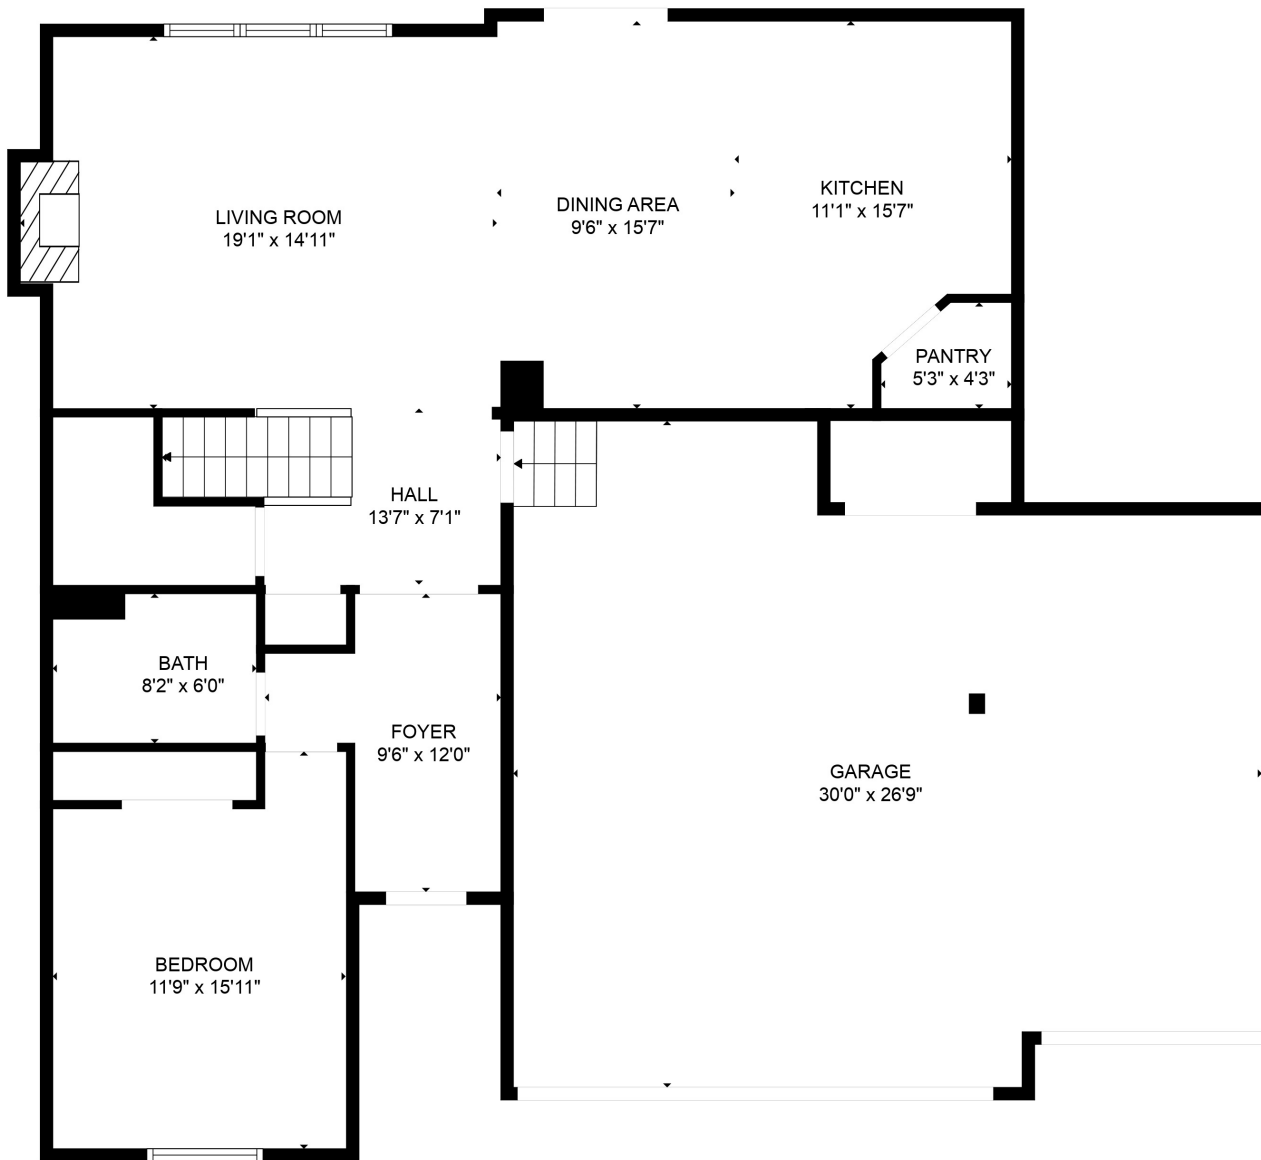

FLOOR 1

FLOOR 2

TOTAL: 2695 sq. ft
 FLOOR 1: 1087 sq. ft, FLOOR 2: 1608 sq. ft
 EXCLUDED AREAS: GARAGE: 714 sq. ft

TOTAL: 2695 sq. ft
FLOOR 1: 1087 sq. ft, FLOOR 2: 1608 sq. ft
EXCLUDED AREAS: GARAGE: 714 sq. ft

MEASUREMENTS ARE CALCULATED BY CUBICASA TECHNOLOGY. DEEMED HIGHLY RELIABLE BUT NOT GUARANTEED.

TOTAL: 2695 sq. ft
FLOOR 1: 1087 sq. ft, FLOOR 2: 1608 sq. ft
EXCLUDED AREAS: GARAGE: 714 sq. ft

MEASUREMENTS ARE CALCULATED BY CUBICASA TECHNOLOGY. DEEMED HIGHLY RELIABLE BUT NOT GUARANTEED.