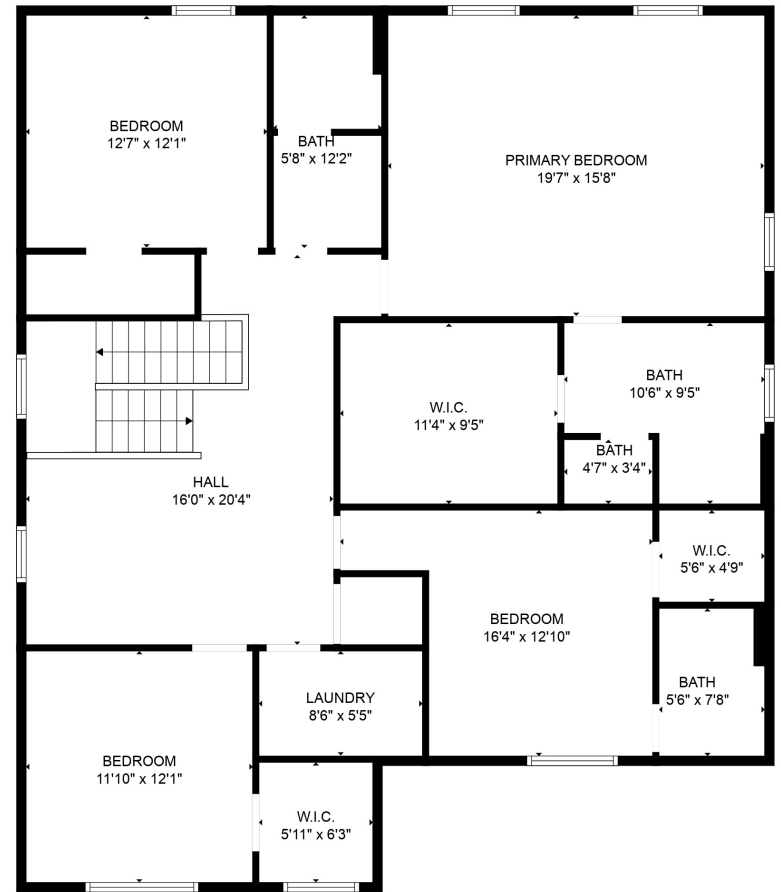

FLOOR 1

FLOOR 2

TOTAL: 2695 sq. ft
 FLOOR 1: 1087 sq. ft, FLOOR 2: 1608 sq. ft
 EXCLUDED AREAS: GARAGE: 714 sq. ft

TOTAL: 2695 sq. ft
FLOOR 1: 1087 sq. ft, FLOOR 2: 1608 sq. ft
EXCLUDED AREAS: GARAGE: 714 sq. ft

MEASUREMENTS ARE CALCULATED BY CUBICASA TECHNOLOGY. DEEMED HIGHLY RELIABLE BUT NOT GUARANTEED.

TOTAL: 2695 sq. ft
FLOOR 1: 1087 sq. ft, FLOOR 2: 1608 sq. ft
EXCLUDED AREAS: GARAGE: 714 sq. ft

MEASUREMENTS ARE CALCULATED BY CUBICASA TECHNOLOGY. DEEMED HIGHLY RELIABLE BUT NOT GUARANTEED.