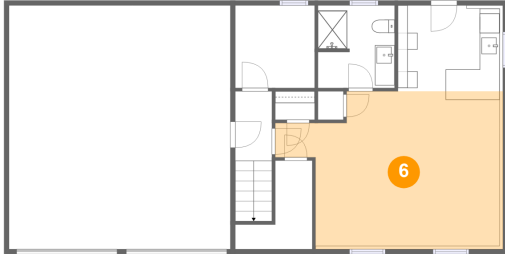

28 Hickory Hill Road, Epping, Rockingham County, New Hampshire, United States, 03042

6 Floor 1 - Family Room

Dimensions: 22'10" x 15'9"
Area: 310 sq. ft
Counted as living area: Yes

Heated: Yes
Finished: Yes
Enclosed: Yes
Contiguous: Yes
Permitted: Yes
Wet space: No
Addition: No
Conversion: No