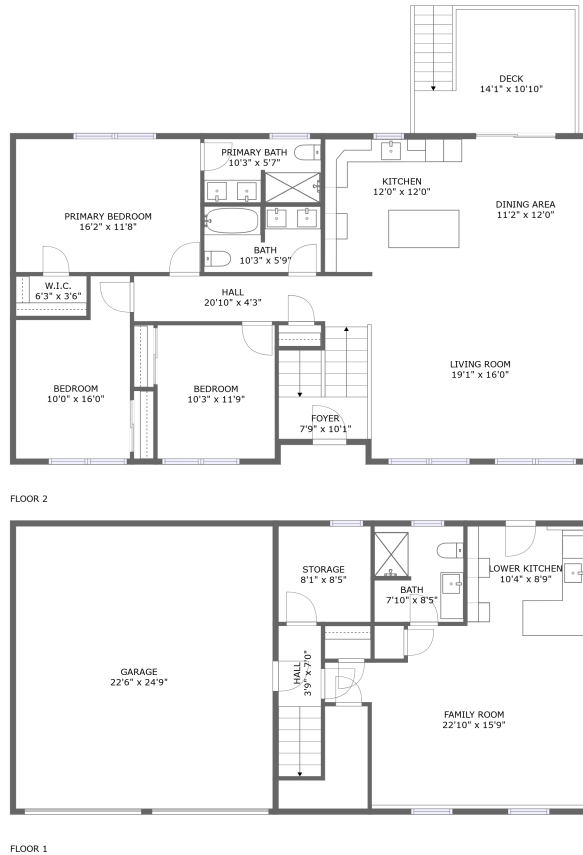

28 Hickory Hill Road, Epping, Rockingham County, New Hampshire, United States, 03042

Property summary

1 Garages

3 Bedrooms

3 Bathrooms

0 Half baths

2 Floors

2,078 Gross living area sqft

2,925 Total sqft