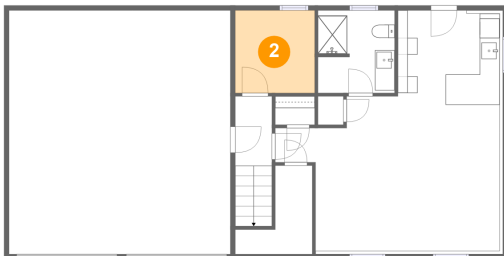

28 Hickory Hill Road, Epping, Rockingham County, New Hampshire, United States, 03042

Room dimensions

Floor 2

Total sqft: 1603

Living area: 1476

#		Dimensions	sqft	Counted as living area
7	Living Room	19'1" x 16'0"	306 sq. ft	Yes
8	Hall	20'10" x 4'3"	85 sq. ft	Yes
9	Deck	14'1" x 10'10"	127 sq. ft	No
10	Bedroom	10'0" x 16'0"	135 sq. ft	Yes
11	Dining Area	11'2" x 12'0"	134 sq. ft	Yes
12	W.I.C.	6'3" x 3'6"	22 sq. ft	Yes
13	Kitchen	12'0" x 12'0"	143 sq. ft	Yes
14	Bath	10'3" x 5'9"	58 sq. ft	Yes
15	Bedroom	10'3" x 11'9"	121 sq. ft	Yes
16	Primary Bedroom	16'2" x 11'8"	189 sq. ft	Yes
17	Foyer	7'9" x 10'1"	73 sq. ft	Yes

1 Floor 1 - Garage

Dimensions: 22'6" x 24'9"
Area: 558 sq. ft
Counted as living area: No

Heated: No
Finished: No
Enclosed: Yes
Contiguous: Yes
Permitted: Yes
Wet space: No
Addition: No
Conversion: No

2 Floor 1 - Storage