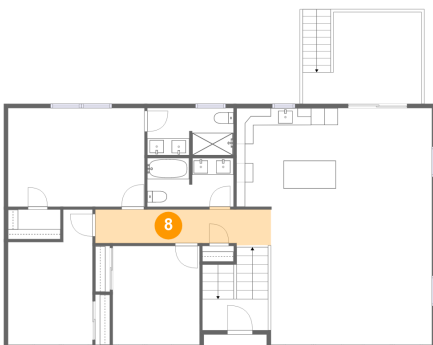

8 Floor 2 - Hall

Dimensions: 20'10" x 4'3"
Area: 85 sq. ft
Counted as living area: Yes

Heated: Yes
Finished: Yes
Enclosed: Yes
Contiguous: Yes
Permitted: Yes
Wet space: No
Addition: No
Conversion: No