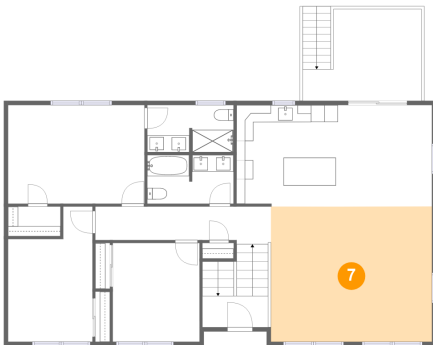

7 Floor 2 - Living Room

Dimensions: 19'1" x 16'0"
Area: 306 sq. ft
Counted as living area: Yes

Heated: Yes
Finished: Yes
Enclosed: Yes
Contiguous: Yes
Permitted: Yes
Wet space: No
Addition: No
Conversion: No