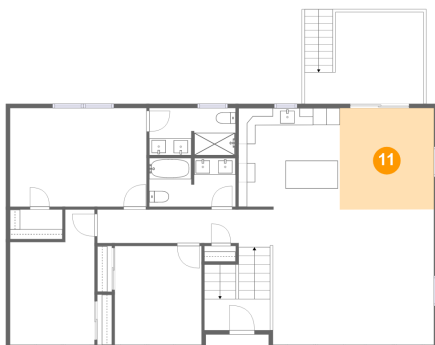

11 Floor 2 - Dining Area

Dimensions: 11'2" x 12'0"
Area: 134 sq. ft
Counted as living area: Yes

Heated: Yes
Finished: Yes
Enclosed: Yes
Contiguous: Yes
Permitted: Yes
Wet space: No
Addition: No
Conversion: No