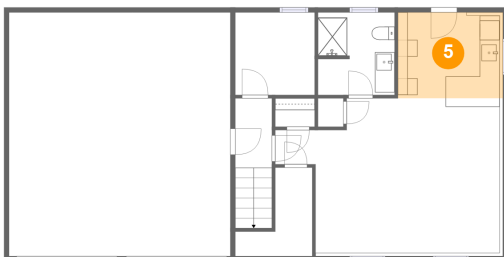

3 Floor 1 - Hall

Dimensions: 3'9" x 7'0"
Area: 49 sq. ft
Counted as living area: Yes

Heated: Yes
Finished: Yes
Enclosed: Yes
Contiguous: Yes
Permitted: Yes
Wet space: No
Addition: No
Conversion: No

4 Floor 1 - Bath

Dimensions: 7'10" x 8'5"
Area: 64 sq. ft
Counted as living area: Yes

Heated: Yes
Finished: Yes
Enclosed: Yes
Contiguous: Yes
Permitted: Yes
Wet space: Yes
Addition: No
Conversion: No

5 Floor 1 - Lower Kitchen