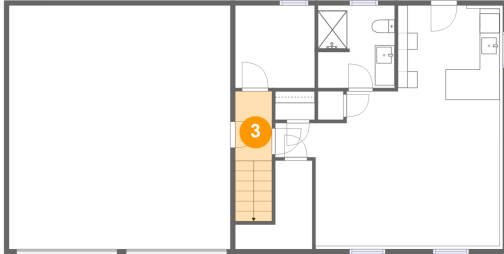

28 Hickory Hill Road, Epping, Rockingham County, New Hampshire, United States, 03042

3 Floor 1 - Hall

Dimensions: 3'9" x 7'0"
Area: 49 sq. ft
Counted as living area: Yes

Heated: Yes
Finished: Yes
Enclosed: Yes
Contiguous: Yes
Permitted: Yes
Wet space: No
Addition: No
Conversion: No