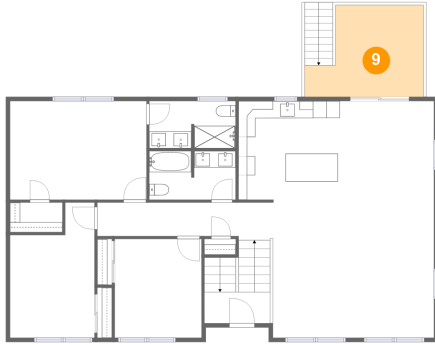

8 Floor 2 - Hall

Dimensions: 20'10" x 4'3"
Area: 85 sq. ft
Counted as living area: Yes

Heated: Yes
Finished: Yes
Enclosed: Yes
Contiguous: Yes
Permitted: Yes
Wet space: No
Addition: No
Conversion: No

**28 Hickory Hill Road, Epping, Rockingham County,
New Hampshire, United States, 03042**

9 Floor 2 - Deck

Dimensions: 14'1" x 10'10"
Area: 127 sq. ft
Counted as living area: No

Heated: No
Finished: Yes
Enclosed: No
Contiguous: Yes
Permitted: Yes
Wet space: No
Addition: No
Conversion: No

10 Floor 2 - Bedroom