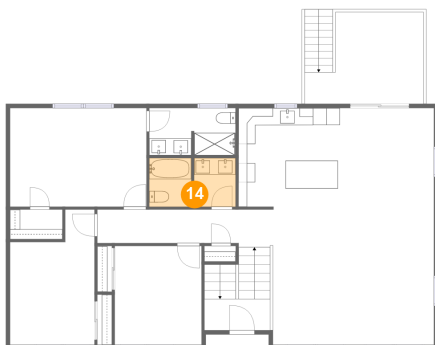

14 Floor 2 - Bath

Dimensions: 10'3" x 5'9"
Area: 58 sq. ft
Counted as living area: Yes

Heated: Yes
Finished: Yes
Enclosed: Yes
Contiguous: Yes
Permitted: Yes
Wet space: Yes
Addition: No
Conversion: No