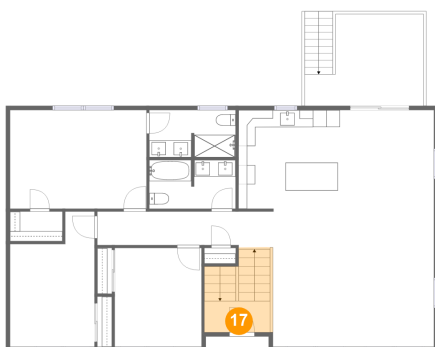

17 Floor 2 - Foyer

Dimensions: 7'9" x 10'1"
Area: 73 sq. ft
Counted as living area: Yes

Heated: Yes
Finished: Yes
Enclosed: Yes
Contiguous: Yes
Permitted: Yes
Wet space: No
Addition: No
Conversion: No