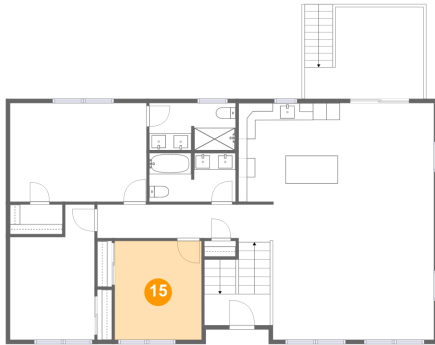

**28 Hickory Hill Road, Epping, Rockingham County,
New Hampshire, United States, 03042**

15 Floor 2 - Bedroom

Dimensions: 10'3" x 11'9"
Area: 121 sq. ft
Counted as living area: Yes

Heated: Yes
Finished: Yes
Enclosed: Yes
Contiguous: Yes
Permitted: Yes
Wet space: No
Addition: No
Conversion: No