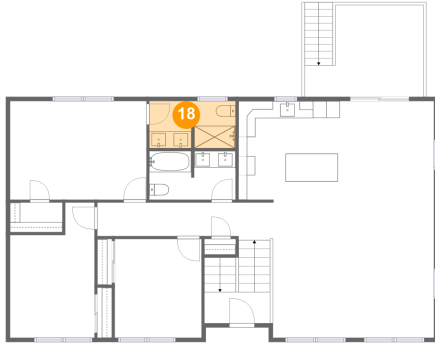

**28 Hickory Hill Road, Epping, Rockingham County,
New Hampshire, United States, 03042**

18 Floor 2 - Primary Bath

Dimensions: 10'3" x 5'7"
Area: 56 sq. ft
Counted as living area: Yes

Heated: Yes
Finished: Yes
Enclosed: Yes
Contiguous: Yes
Permitted: Yes
Wet space: Yes
Addition: No
Conversion: No