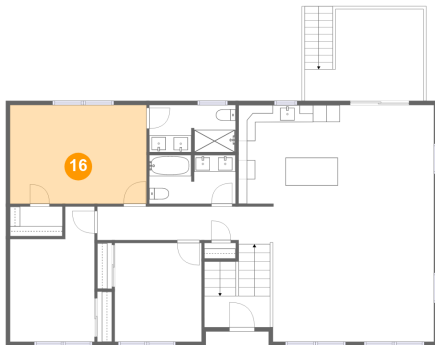

16 Floor 2 - Primary Bedroom

Dimensions: 16'2" x 11'8"
Area: 189 sq. ft
Counted as living area: Yes

Heated: Yes
Finished: Yes
Enclosed: Yes
Contiguous: Yes
Permitted: Yes
Wet space: No
Addition: No
Conversion: No