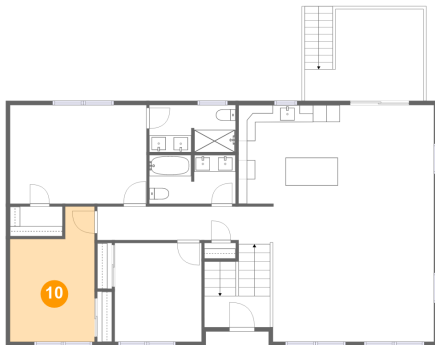

8 Floor 2 - Hall

Dimensions: 20'10" x 4'3"
Area: 85 sq. ft
Counted as living area: Yes

Heated: Yes
Finished: Yes
Enclosed: Yes
Contiguous: Yes
Permitted: Yes
Wet space: No
Addition: No
Conversion: No

**28 Hickory Hill Road, Epping, Rockingham County,
New Hampshire, United States, 03042**

9 Floor 2 - Deck

Dimensions: 14'1" x 10'10"
Area: 127 sq. ft
Counted as living area: No

Heated: No
Finished: Yes
Enclosed: No
Contiguous: Yes
Permitted: Yes
Wet space: No
Addition: No
Conversion: No

10 Floor 2 - Bedroom