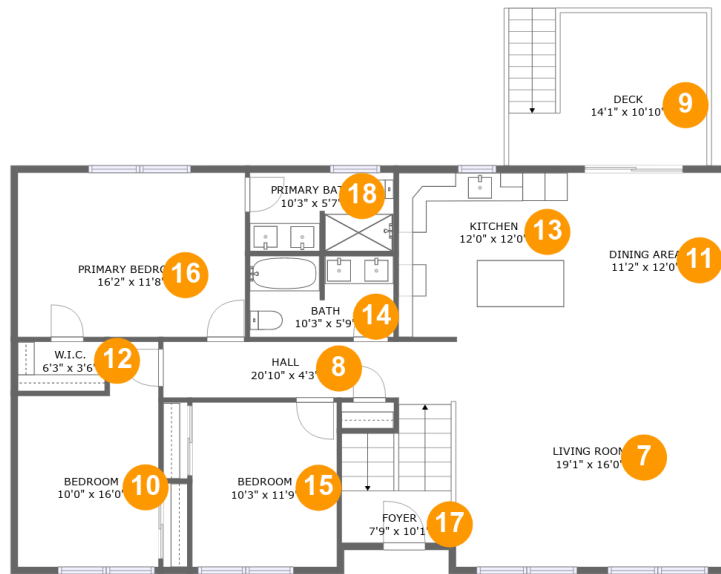

 **2,925** Total sqft

28 Hickory Hill Road, Epping, Rockingham County, New Hampshire, United States, 03042

Room dimensions

Floor 1

Total sqft: 1322 Living area: 602

#		Dimensions	sqft	Counted as living area
1	Garage	22'6" x 24'9"	558 sq. ft	No
2	Storage	8'1" x 8'5"	68 sq. ft	No
3	Hall	3'9" x 7'0"	49 sq. ft	Yes
4	Bath	7'10" x 8'5"	64 sq. ft	Yes
5	Lower Kitchen	10'4" x 8'9"	93 sq. ft	Yes
6	Family Room	22'10" x 15'9"	310 sq. ft	Yes

28 Hickory Hill Road, Epping, Rockingham County, New Hampshire, United States, 03042

Room dimensions

Floor 2

Total sqft: 1603

Living area: 1476

#		Dimensions	sqft	Counted as living area
7	Living Room	19'1" x 16'0"	306 sq. ft	Yes
8	Hall	20'10" x 4'3"	85 sq. ft	Yes
9	Deck	14'1" x 10'10"	127 sq. ft	No
10	Bedroom	10'0" x 16'0"	135 sq. ft	Yes
11	Dining Area	11'2" x 12'0"	134 sq. ft	Yes
12	W.I.C.	6'3" x 3'6"	22 sq. ft	Yes
13	Kitchen	12'0" x 12'0"	143 sq. ft	Yes
14	Bath	10'3" x 5'9"	58 sq. ft	Yes
15	Bedroom	10'3" x 11'9"	121 sq. ft	Yes
16	Primary Bedroom	16'2" x 11'8"	189 sq. ft	Yes
17	Foyer	7'9" x 10'1"	73 sq. ft	Yes

1 Floor 1 - Garage

Dimensions: 22'6" x 24'9"
Area: 558 sq. ft
Counted as living area: No

Heated: No
Finished: No
Enclosed: Yes
Contiguous: Yes
Permitted: Yes
Wet space: No
Addition: No
Conversion: No

2 Floor 1 - Storage

17 Floor 2 - Foyer

Dimensions: 7'9" x 10'1"
Area: 73 sq. ft
Counted as living area: Yes

Heated: Yes
Finished: Yes
Enclosed: Yes
Contiguous: Yes
Permitted: Yes
Wet space: No
Addition: No
Conversion: No

**28 Hickory Hill Road, Epping, Rockingham County,
New Hampshire, United States, 03042**