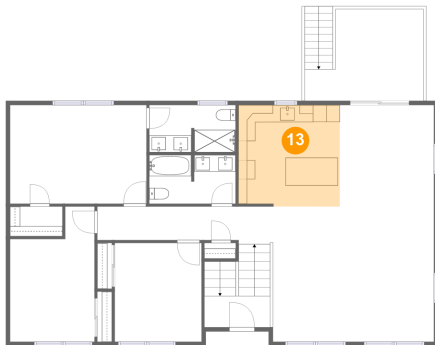

Dimensions: 10'0" x 16'0"
Area: 135 sq. ft
Counted as living area: Yes

Heated: Yes
Finished: Yes
Enclosed: Yes
Contiguous: Yes
Permitted: Yes
Wet space: No
Addition: No
Conversion: No

11 Floor 2 - Dining Area

Dimensions: 11'2" x 12'0"
Area: 134 sq. ft
Counted as living area: Yes

Heated: Yes
Finished: Yes
Enclosed: Yes
Contiguous: Yes
Permitted: Yes
Wet space: No
Addition: No
Conversion: No

28 Hickory Hill Road, Epping, Rockingham County, New Hampshire, United States, 03042

12 Floor 2 - W.I.C.

Dimensions: 6'3" x 3'6"
Area: 22 sq. ft
Counted as living area: Yes

Heated: Yes
Finished: Yes
Enclosed: Yes
Contiguous: Yes
Permitted: Yes
Wet space: No
Addition: No
Conversion: No

13 Floor 2 - Kitchen