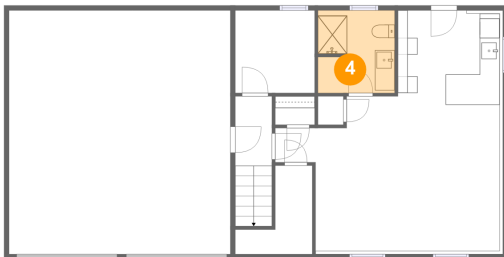

Dimensions: 8'1" x 8'5"
Area: 68 sq. ft
Counted as living area: No

Heated: No
Finished: No
Enclosed: No
Contiguous: No
Permitted: Yes
Wet space: No
Addition: No
Conversion: No

28 Hickory Hill Road, Epping, Rockingham County, New Hampshire, United States, 03042

3 Floor 1 - Hall

Dimensions: 3'9" x 7'0"
Area: 49 sq. ft
Counted as living area: Yes

Heated: Yes
Finished: Yes
Enclosed: Yes
Contiguous: Yes
Permitted: Yes
Wet space: No
Addition: No
Conversion: No

4 Floor 1 - Bath