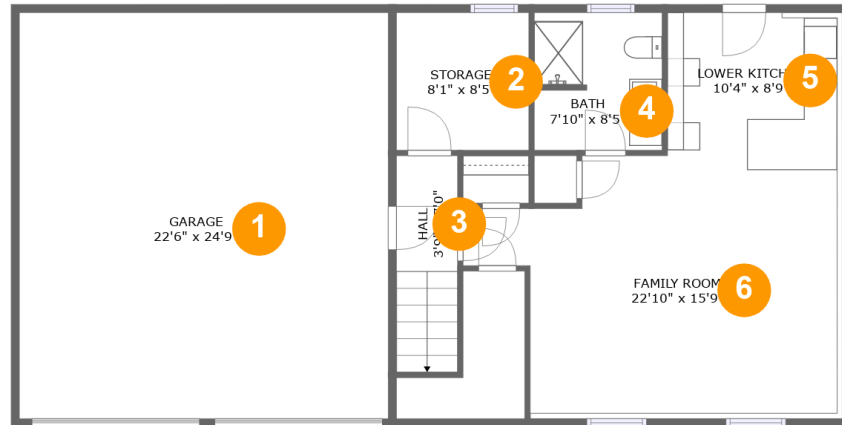

 **2,925** Total sqft

28 Hickory Hill Road, Epping, Rockingham County, New Hampshire, United States, 03042

Room dimensions

Floor 1

Total sqft: 1322 Living area: 602

#		Dimensions	sqft	Counted as living area
1	Garage	22'6" x 24'9"	558 sq. ft	No
2	Storage	8'1" x 8'5"	68 sq. ft	No
3	Hall	3'9" x 7'0"	49 sq. ft	Yes
4	Bath	7'10" x 8'5"	64 sq. ft	Yes
5	Lower Kitchen	10'4" x 8'9"	93 sq. ft	Yes
6	Family Room	22'10" x 15'9"	310 sq. ft	Yes

28 Hickory Hill Road, Epping, Rockingham County, New Hampshire, United States, 03042

Room dimensions

Floor 2

Total sqft: 1603

Living area: 1476

#		Dimensions	sqft	Counted as living area
7	Living Room	19'1" x 16'0"	306 sq. ft	Yes
8	Hall	20'10" x 4'3"	85 sq. ft	Yes
9	Deck	14'1" x 10'10"	127 sq. ft	No
10	Bedroom	10'0" x 16'0"	135 sq. ft	Yes
11	Dining Area	11'2" x 12'0"	134 sq. ft	Yes
12	W.I.C.	6'3" x 3'6"	22 sq. ft	Yes
13	Kitchen	12'0" x 12'0"	143 sq. ft	Yes
14	Bath	10'3" x 5'9"	58 sq. ft	Yes
15	Bedroom	10'3" x 11'9"	121 sq. ft	Yes
16	Primary Bedroom	16'2" x 11'8"	189 sq. ft	Yes
17	Foyer	7'9" x 10'1"	73 sq. ft	Yes

17 Floor 2 - Foyer

Dimensions: 7'9" x 10'1"
Area: 73 sq. ft
Counted as living area: Yes

Heated: Yes
Finished: Yes
Enclosed: Yes
Contiguous: Yes
Permitted: Yes
Wet space: No
Addition: No
Conversion: No

**28 Hickory Hill Road, Epping, Rockingham County,
New Hampshire, United States, 03042**