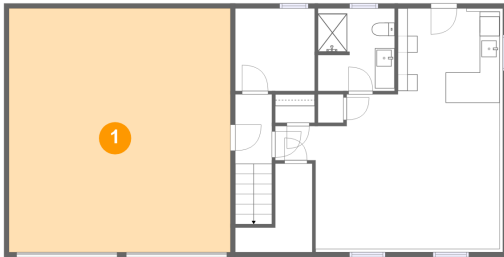

 **2,925** Total sqft

28 Hickory Hill Road, Epping, Rockingham County, New Hampshire, United States, 03042

Room dimensions

Floor 1

Total sqft: 1322 Living area: 602

#		Dimensions	sqft	Counted as living area
1	Garage	22'6" x 24'9"	558 sq. ft	No
2	Storage	8'1" x 8'5"	68 sq. ft	No
3	Hall	3'9" x 7'0"	49 sq. ft	Yes
4	Bath	7'10" x 8'5"	64 sq. ft	Yes
5	Lower Kitchen	10'4" x 8'9"	93 sq. ft	Yes
6	Family Room	22'10" x 15'9"	310 sq. ft	Yes

28 Hickory Hill Road, Epping, Rockingham County, New Hampshire, United States, 03042

Room dimensions

Floor 2

Total sqft: 1603

Living area: 1476

#		Dimensions	sqft	Counted as living area
7	Living Room	19'1" x 16'0"	306 sq. ft	Yes
8	Hall	20'10" x 4'3"	85 sq. ft	Yes
9	Deck	14'1" x 10'10"	127 sq. ft	No
10	Bedroom	10'0" x 16'0"	135 sq. ft	Yes
11	Dining Area	11'2" x 12'0"	134 sq. ft	Yes
12	W.I.C.	6'3" x 3'6"	22 sq. ft	Yes
13	Kitchen	12'0" x 12'0"	143 sq. ft	Yes
14	Bath	10'3" x 5'9"	58 sq. ft	Yes
15	Bedroom	10'3" x 11'9"	121 sq. ft	Yes
16	Primary Bedroom	16'2" x 11'8"	189 sq. ft	Yes
17	Foyer	7'9" x 10'1"	73 sq. ft	Yes

1 Floor 1 - Garage

Dimensions: 22'6" x 24'9"
Area: 558 sq. ft
Counted as living area: No

Heated: No
Finished: No
Enclosed: Yes
Contiguous: Yes
Permitted: Yes
Wet space: No
Addition: No
Conversion: No

2 Floor 1 - Storage