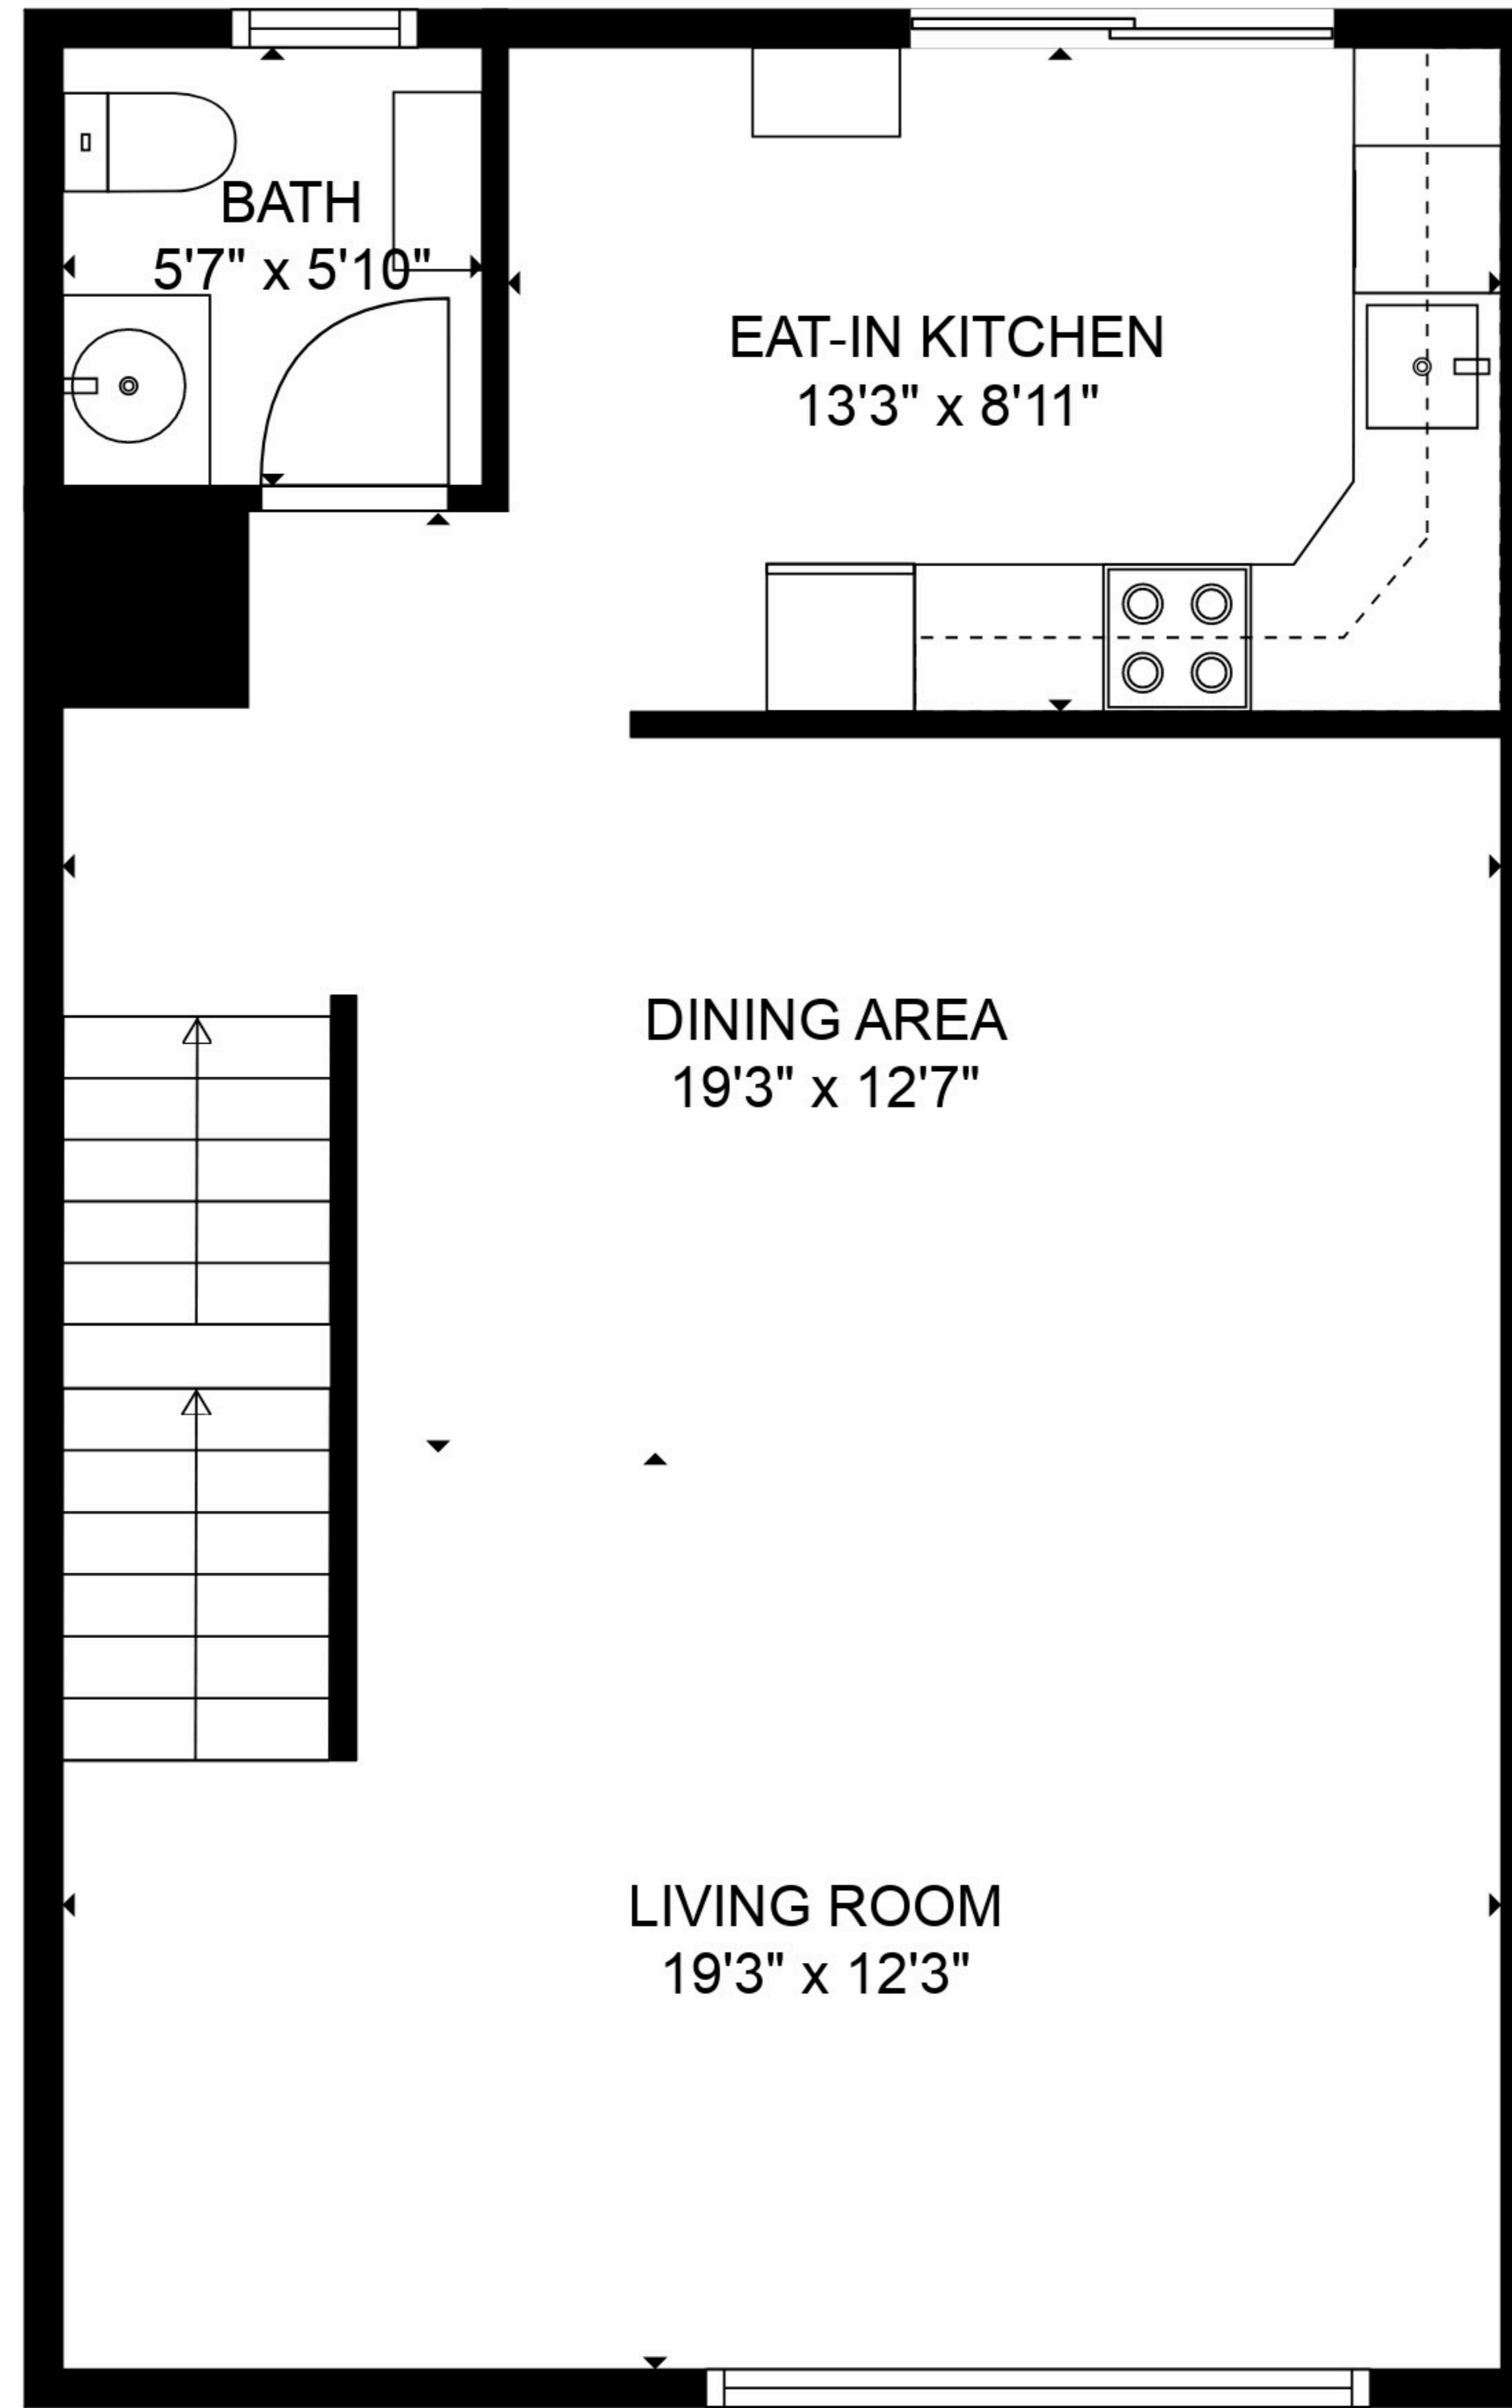

FLOOR 1

FLOOR 2

FLOOR 3

GROSS INTERNAL AREA
 FLOOR 1: 281 sq. ft, FLOOR 2: 596 sq. ft
 FLOOR 3: 645 sq. ft, EXCLUDED AREAS:
 GARAGE: 265 sq. ft
 TOTAL: 1522 sq. ft

SIZES AND DIMENSIONS ARE APPROXIMATE, ACTUAL MAY VARY.