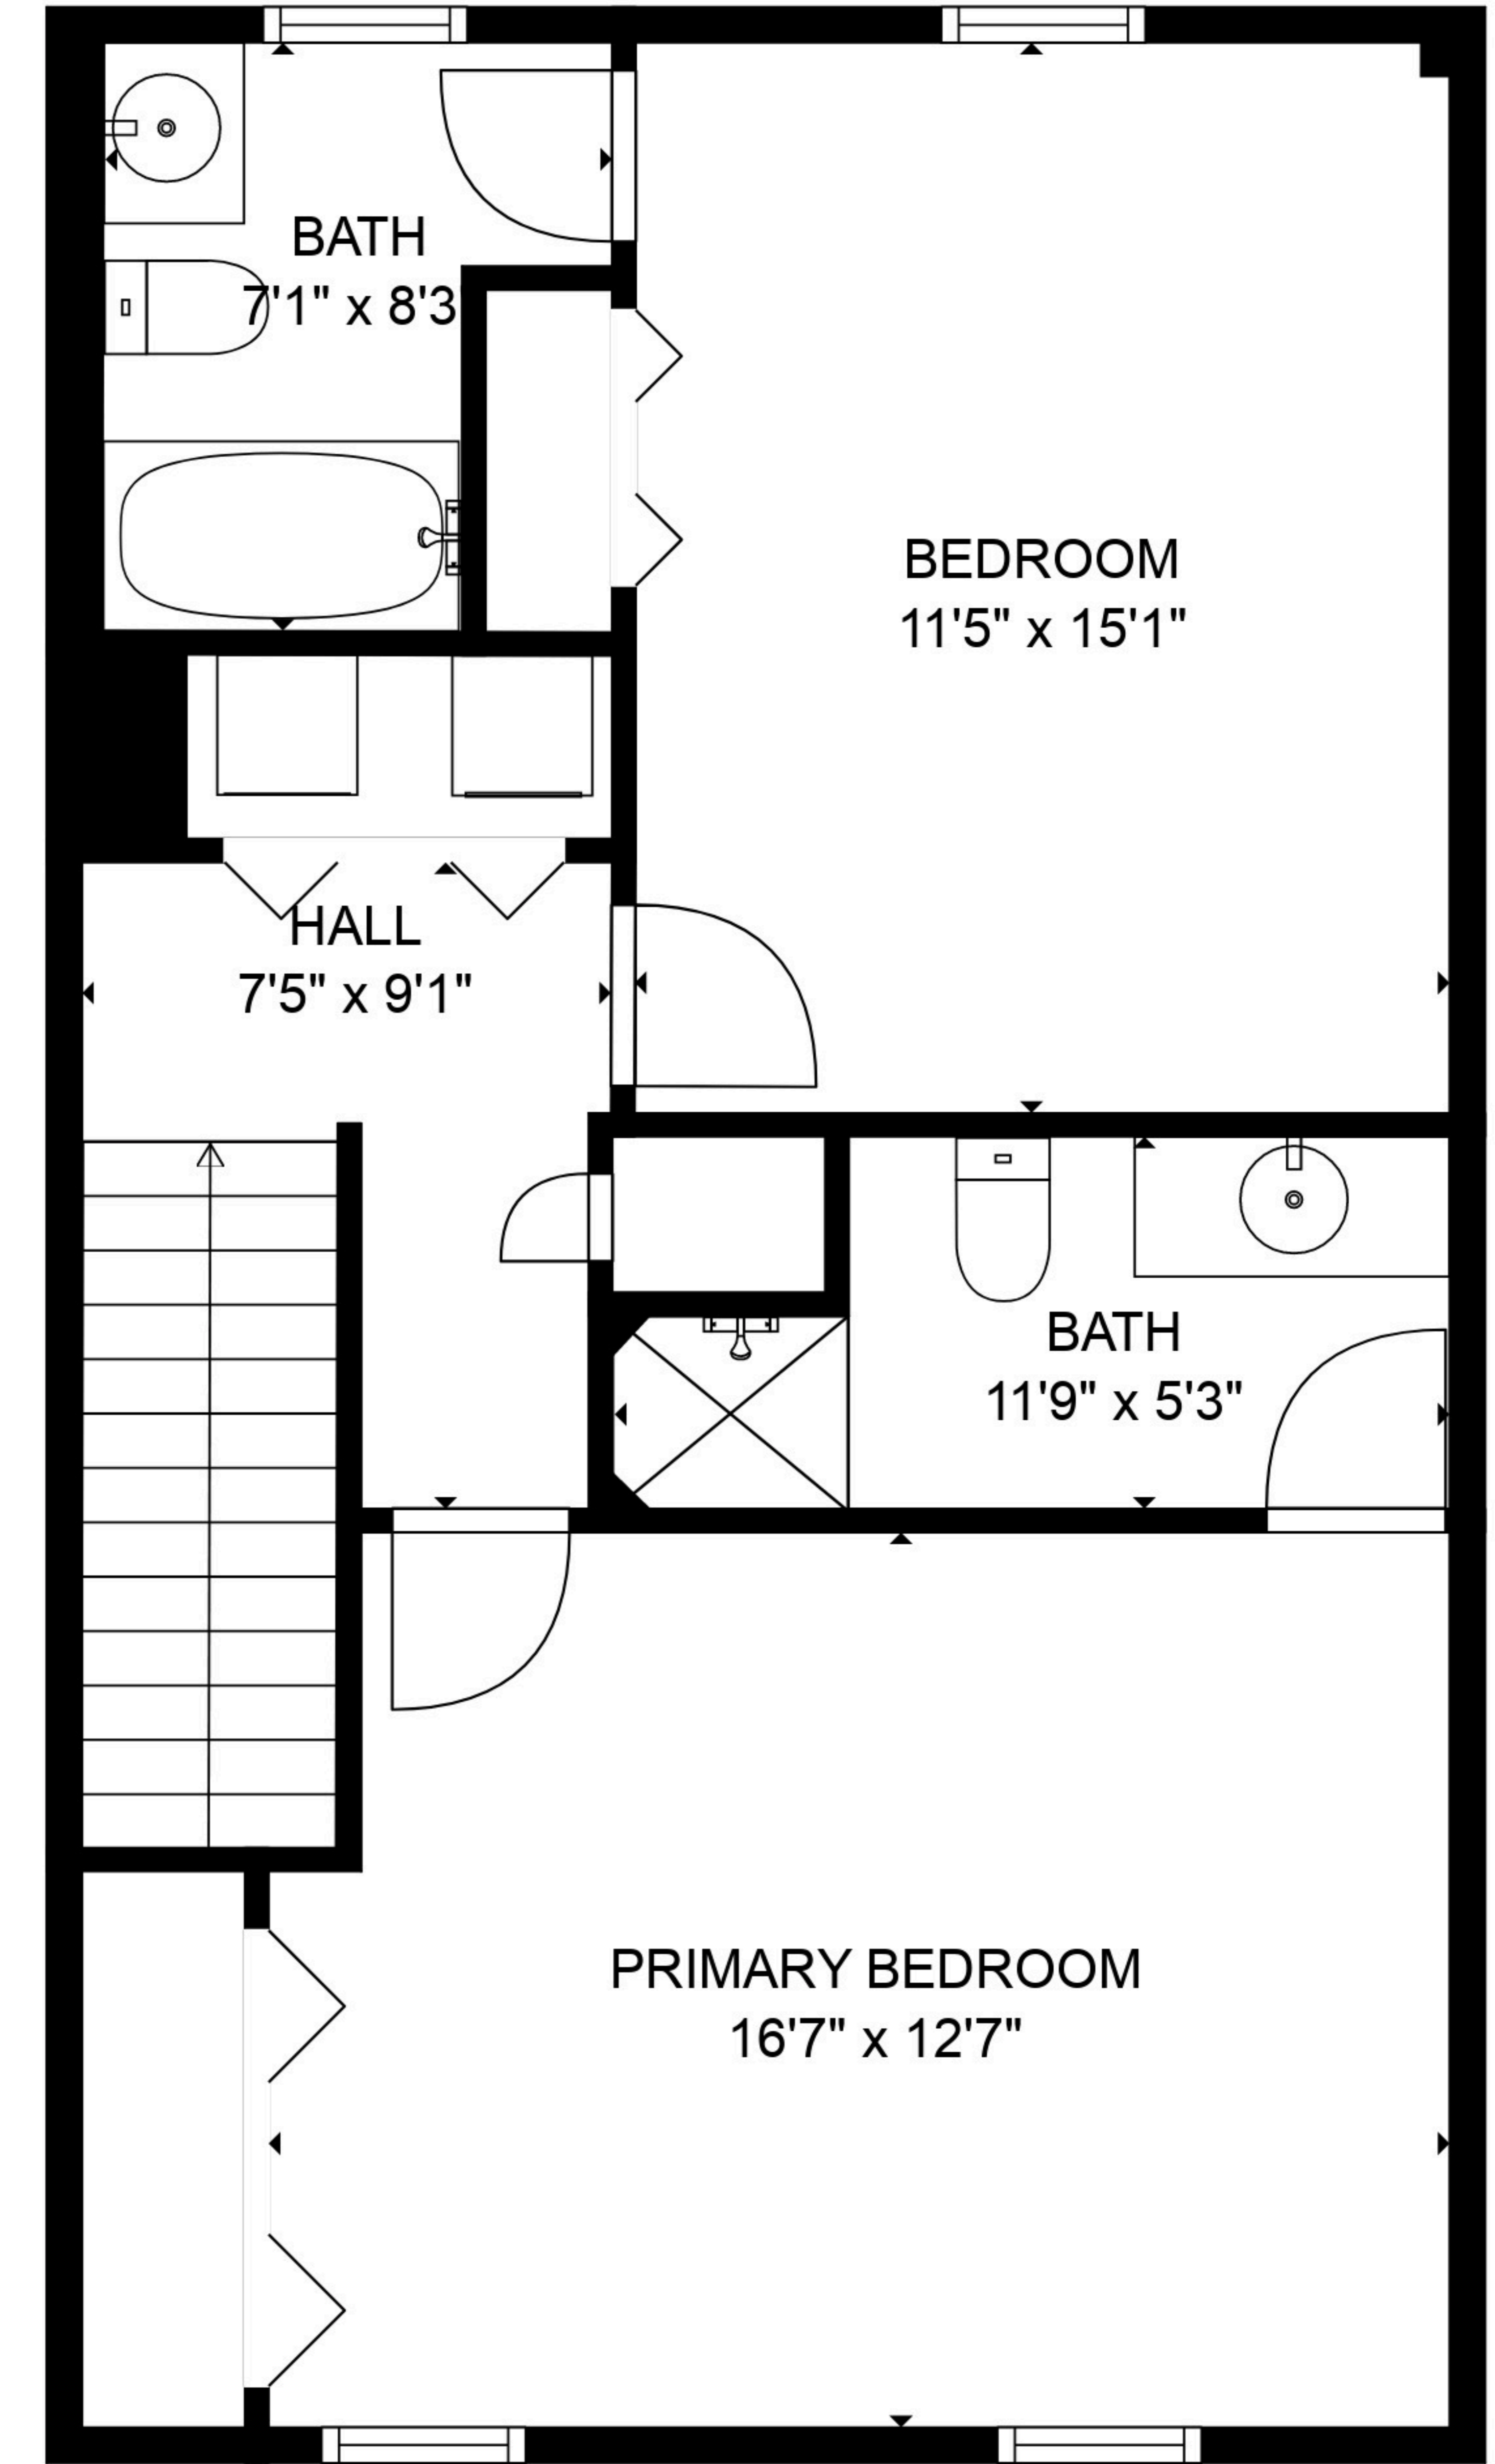

FLOOR 1

FLOOR 2

FLOOR 3

GROSS INTERNAL AREA
 FLOOR 1: 281 sq. ft, FLOOR 2: 596 sq. ft
 FLOOR 3: 645 sq. ft, EXCLUDED AREAS:
 GARAGE: 265 sq. ft
 TOTAL: 1522 sq. ft

SIZES AND DIMENSIONS ARE APPROXIMATE, ACTUAL MAY VARY.