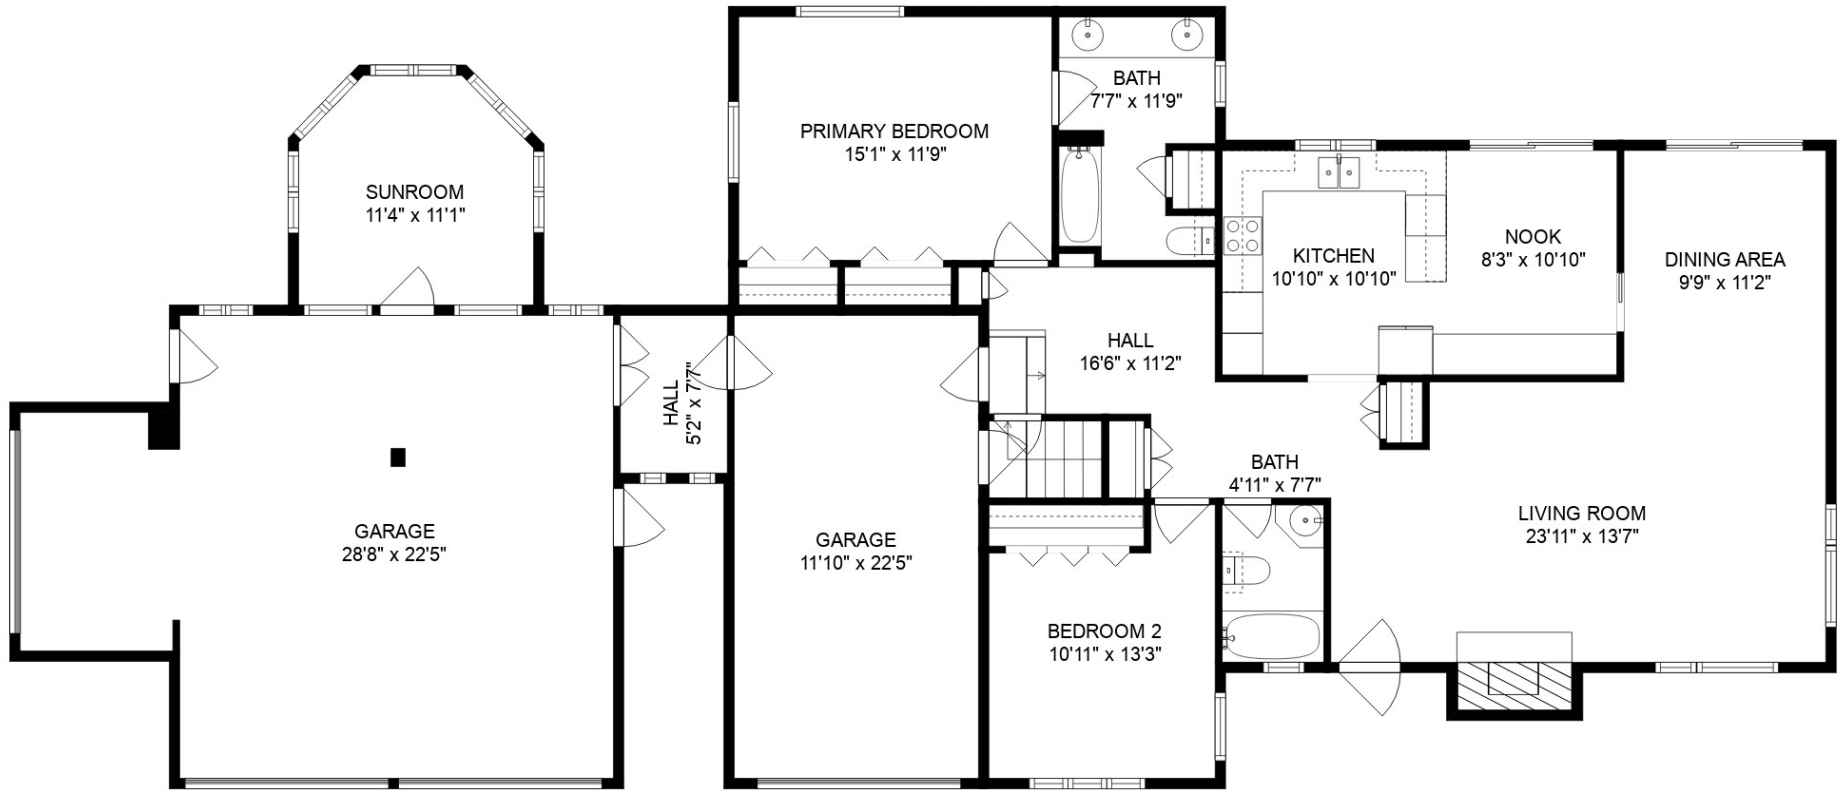

#### Estimated areas

GLA LOWER FLOOR: 1091 sq. ft, excluded 117 sq. ft  
 GLA MAIN FLOOR: 1391 sq. ft, excluded 1077 sq. ft  
 Total GLA 2482 sq. ft, total scanned area 3676 sq. ft

SIZES AND DIMENSIONS ARE APPROXIMATE. ACTUAL MAY VARY.

**Estimated areas**

GLA LOWER FLOOR: 1091 sq. ft, excluded 117 sq. ft  
 GLA MAIN FLOOR: 1391 sq. ft, excluded 1077 sq. ft  
 Total GLA 2482 sq. ft, total scanned area 3676 sq. ft

SIZES AND DIMENSIONS ARE APPROXIMATE. ACTUAL MAY VARY.