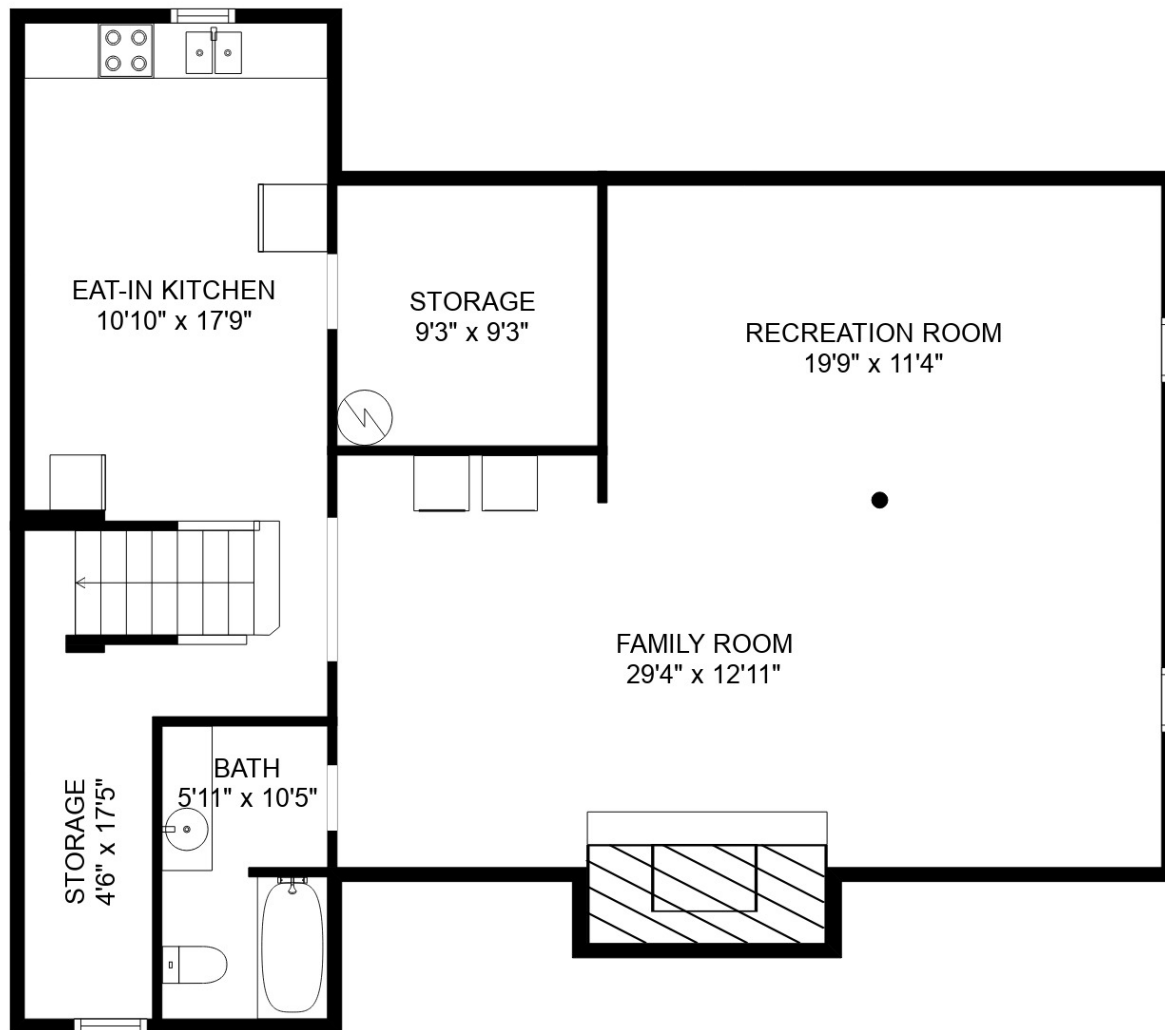

#### Estimated areas

GLA LOWER FLOOR: 1091 sq. ft, excluded 117 sq. ft  
 GLA MAIN FLOOR: 1391 sq. ft, excluded 1077 sq. ft  
 Total GLA 2482 sq. ft, total scanned area 3676 sq. ft

SIZES AND DIMENSIONS ARE APPROXIMATE. ACTUAL MAY VARY.

**Estimated areas**

GLA LOWER FLOOR: 1091 sq. ft, excluded 117 sq. ft  
 GLA MAIN FLOOR: 1391 sq. ft, excluded 1077 sq. ft  
 Total GLA 2482 sq. ft, total scanned area 3676 sq. ft

SIZES AND DIMENSIONS ARE APPROXIMATE. ACTUAL MAY VARY.