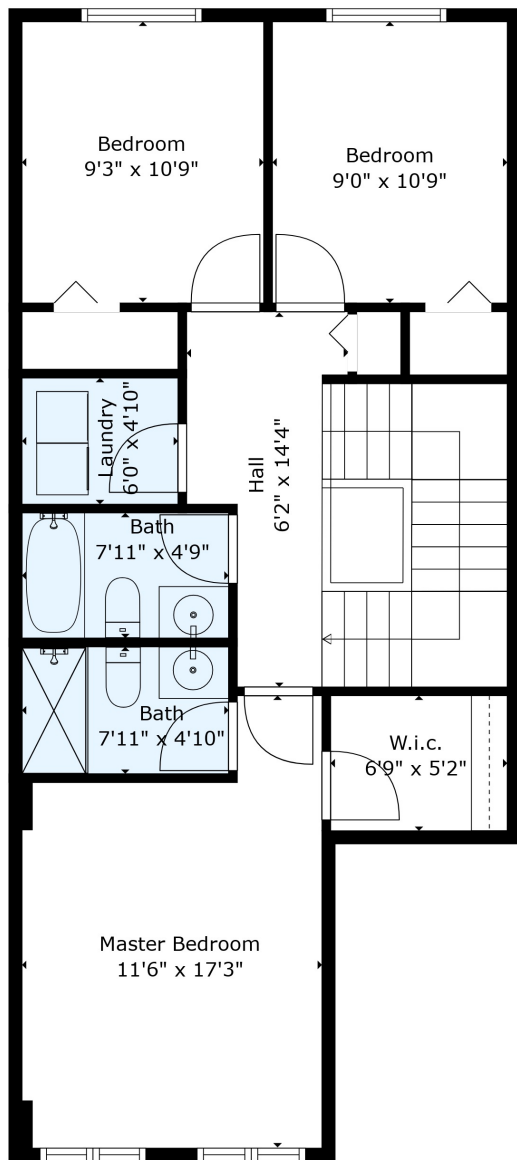

Floor 1

Floor 2

Floor 3

**TOTAL: 1402 sq. ft**

Below Ground: 0 sq. ft, FLOOR 2: 678 sq. ft, FLOOR 3: 724 sq. ft  
 EXCLUDED AREAS: BASEMENT: 657 sq. ft, GARAGE: 237 sq. ft

Measurements Are Calculated By Cubicasa Technology. Deemed Highly Reliable But Not Guaranteed.

**TOTAL: 1402 sq. ft**

Below Ground: 0 sq. ft, FLOOR 2: 678 sq. ft, FLOOR 3: 724 sq. ft  
 EXCLUDED AREAS: BASEMENT: 657 sq. ft, GARAGE: 237 sq. ft

Measurements Are Calculated By Cubicasa Technology. Deemed Highly Reliable But Not Guaranteed.