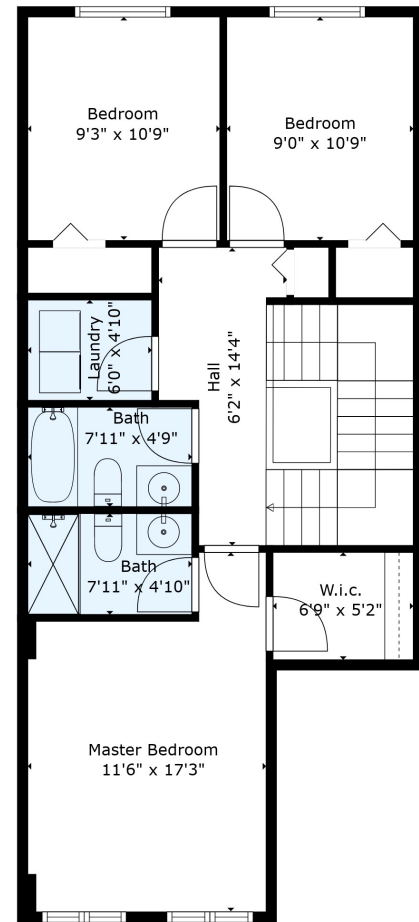

Floor 1

Floor 2

Floor 3

**TOTAL: 1402 sq. ft**

Below Ground: 0 sq. ft, FLOOR 2: 678 sq. ft, FLOOR 3: 724 sq. ft  
 EXCLUDED AREAS: BASEMENT: 657 sq. ft, GARAGE: 237 sq. ft

Measurements Are Calculated By Cubicasa Technology. Deemed Highly Reliable But Not Guaranteed.

**TOTAL: 1402 sq. ft**

Below Ground: 0 sq. ft, FLOOR 2: 678 sq. ft, FLOOR 3: 724 sq. ft  
 EXCLUDED AREAS: BASEMENT: 657 sq. ft, GARAGE: 237 sq. ft

Measurements Are Calculated By Cubicasa Technology. Deemed Highly Reliable But Not Guaranteed.