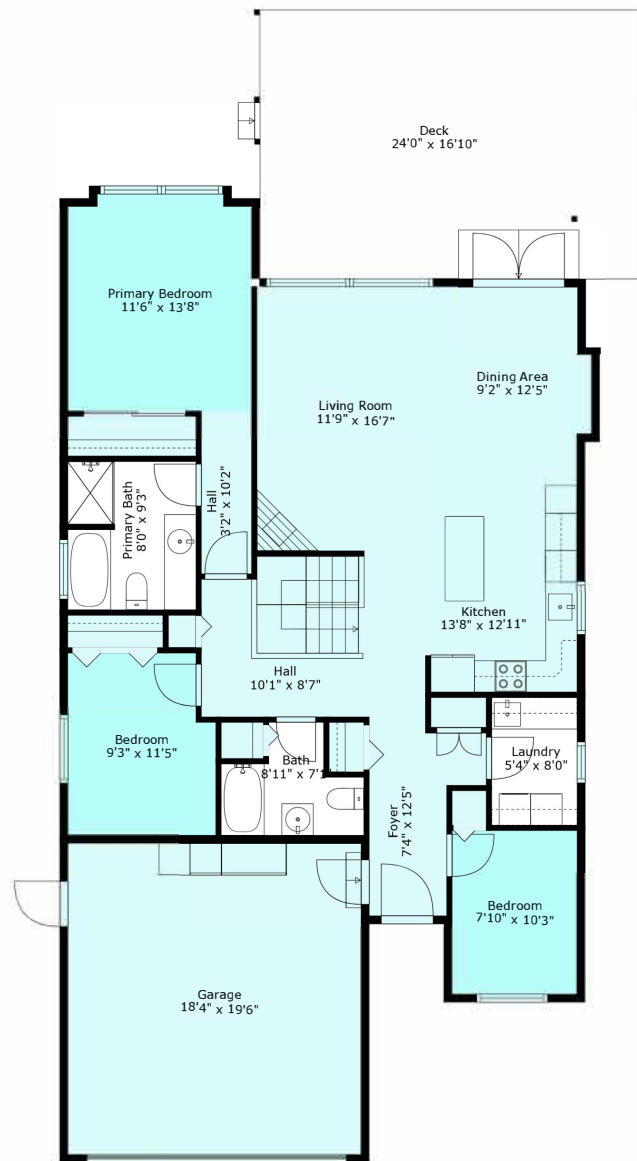

**Estimated areas**  
 Below Main: 1320 sq. ft  
Main Floor: 1352 sq. ft  
**Total: 2672 sq. ft**

Sizes And Dimensions Are Approximate. Actual May Vary. E&o Insured.

**Estimated areas**

Below Main: 1320 sq. ft

Main Floor: 1352 sq. ft

**Total: 2672 sq. ft**

Sizes And Dimensions Are Approximate. Actual May Vary. E&o Insured.

**Estimated areas**

Below Main: 1320 sq. ft

Main Floor: 1352 sq. ft

**Total: 2672 sq. ft**

Sizes And Dimensions Are Approximate. Actual May Vary. E&o Insured.