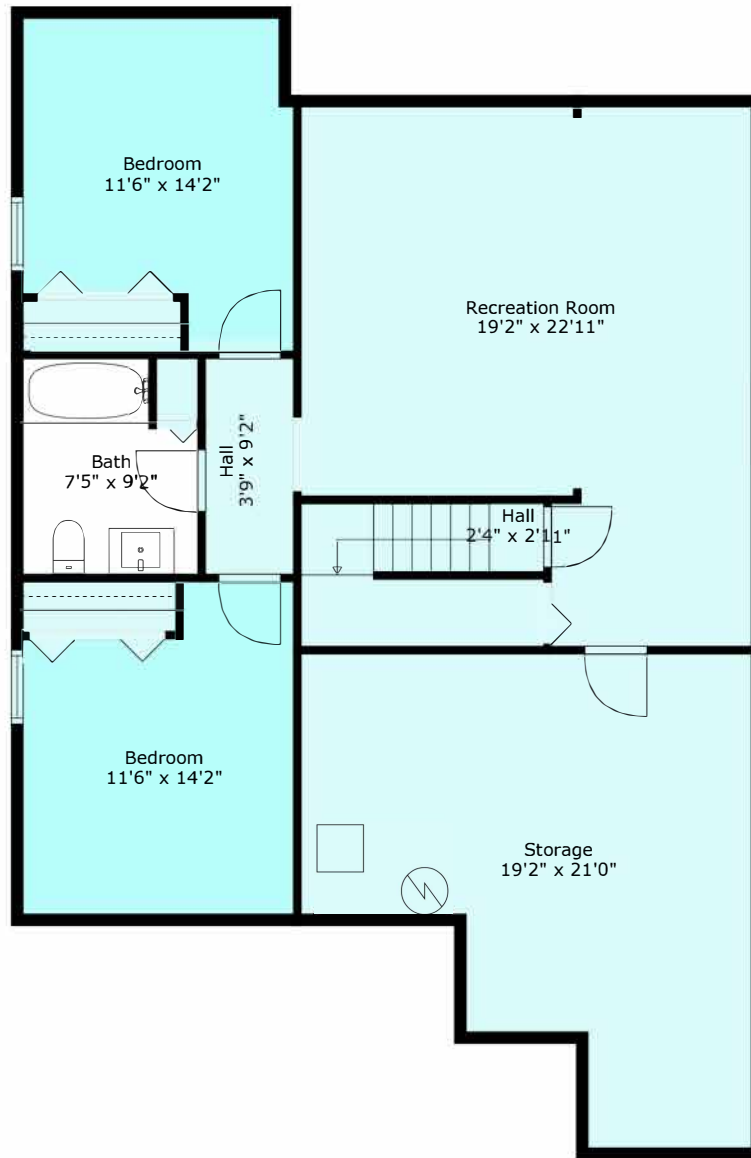

**Estimated areas**  
 Below Main: 1320 sq. ft  
Main Floor: 1352 sq. ft  
**Total: 2672 sq. ft**

Sizes And Dimensions Are Approximate. Actual May Vary. E&o Insured.

**Estimated areas**

Below Main: 1320 sq. ft

Main Floor: 1352 sq. ft

**Total: 2672 sq. ft**

Sizes And Dimensions Are Approximate. Actual May Vary. E&o Insured.

**Estimated areas**

Below Main: 1320 sq. ft

Main Floor: 1352 sq. ft

**Total: 2672 sq. ft**

Sizes And Dimensions Are Approximate. Actual May Vary. E&o Insured.