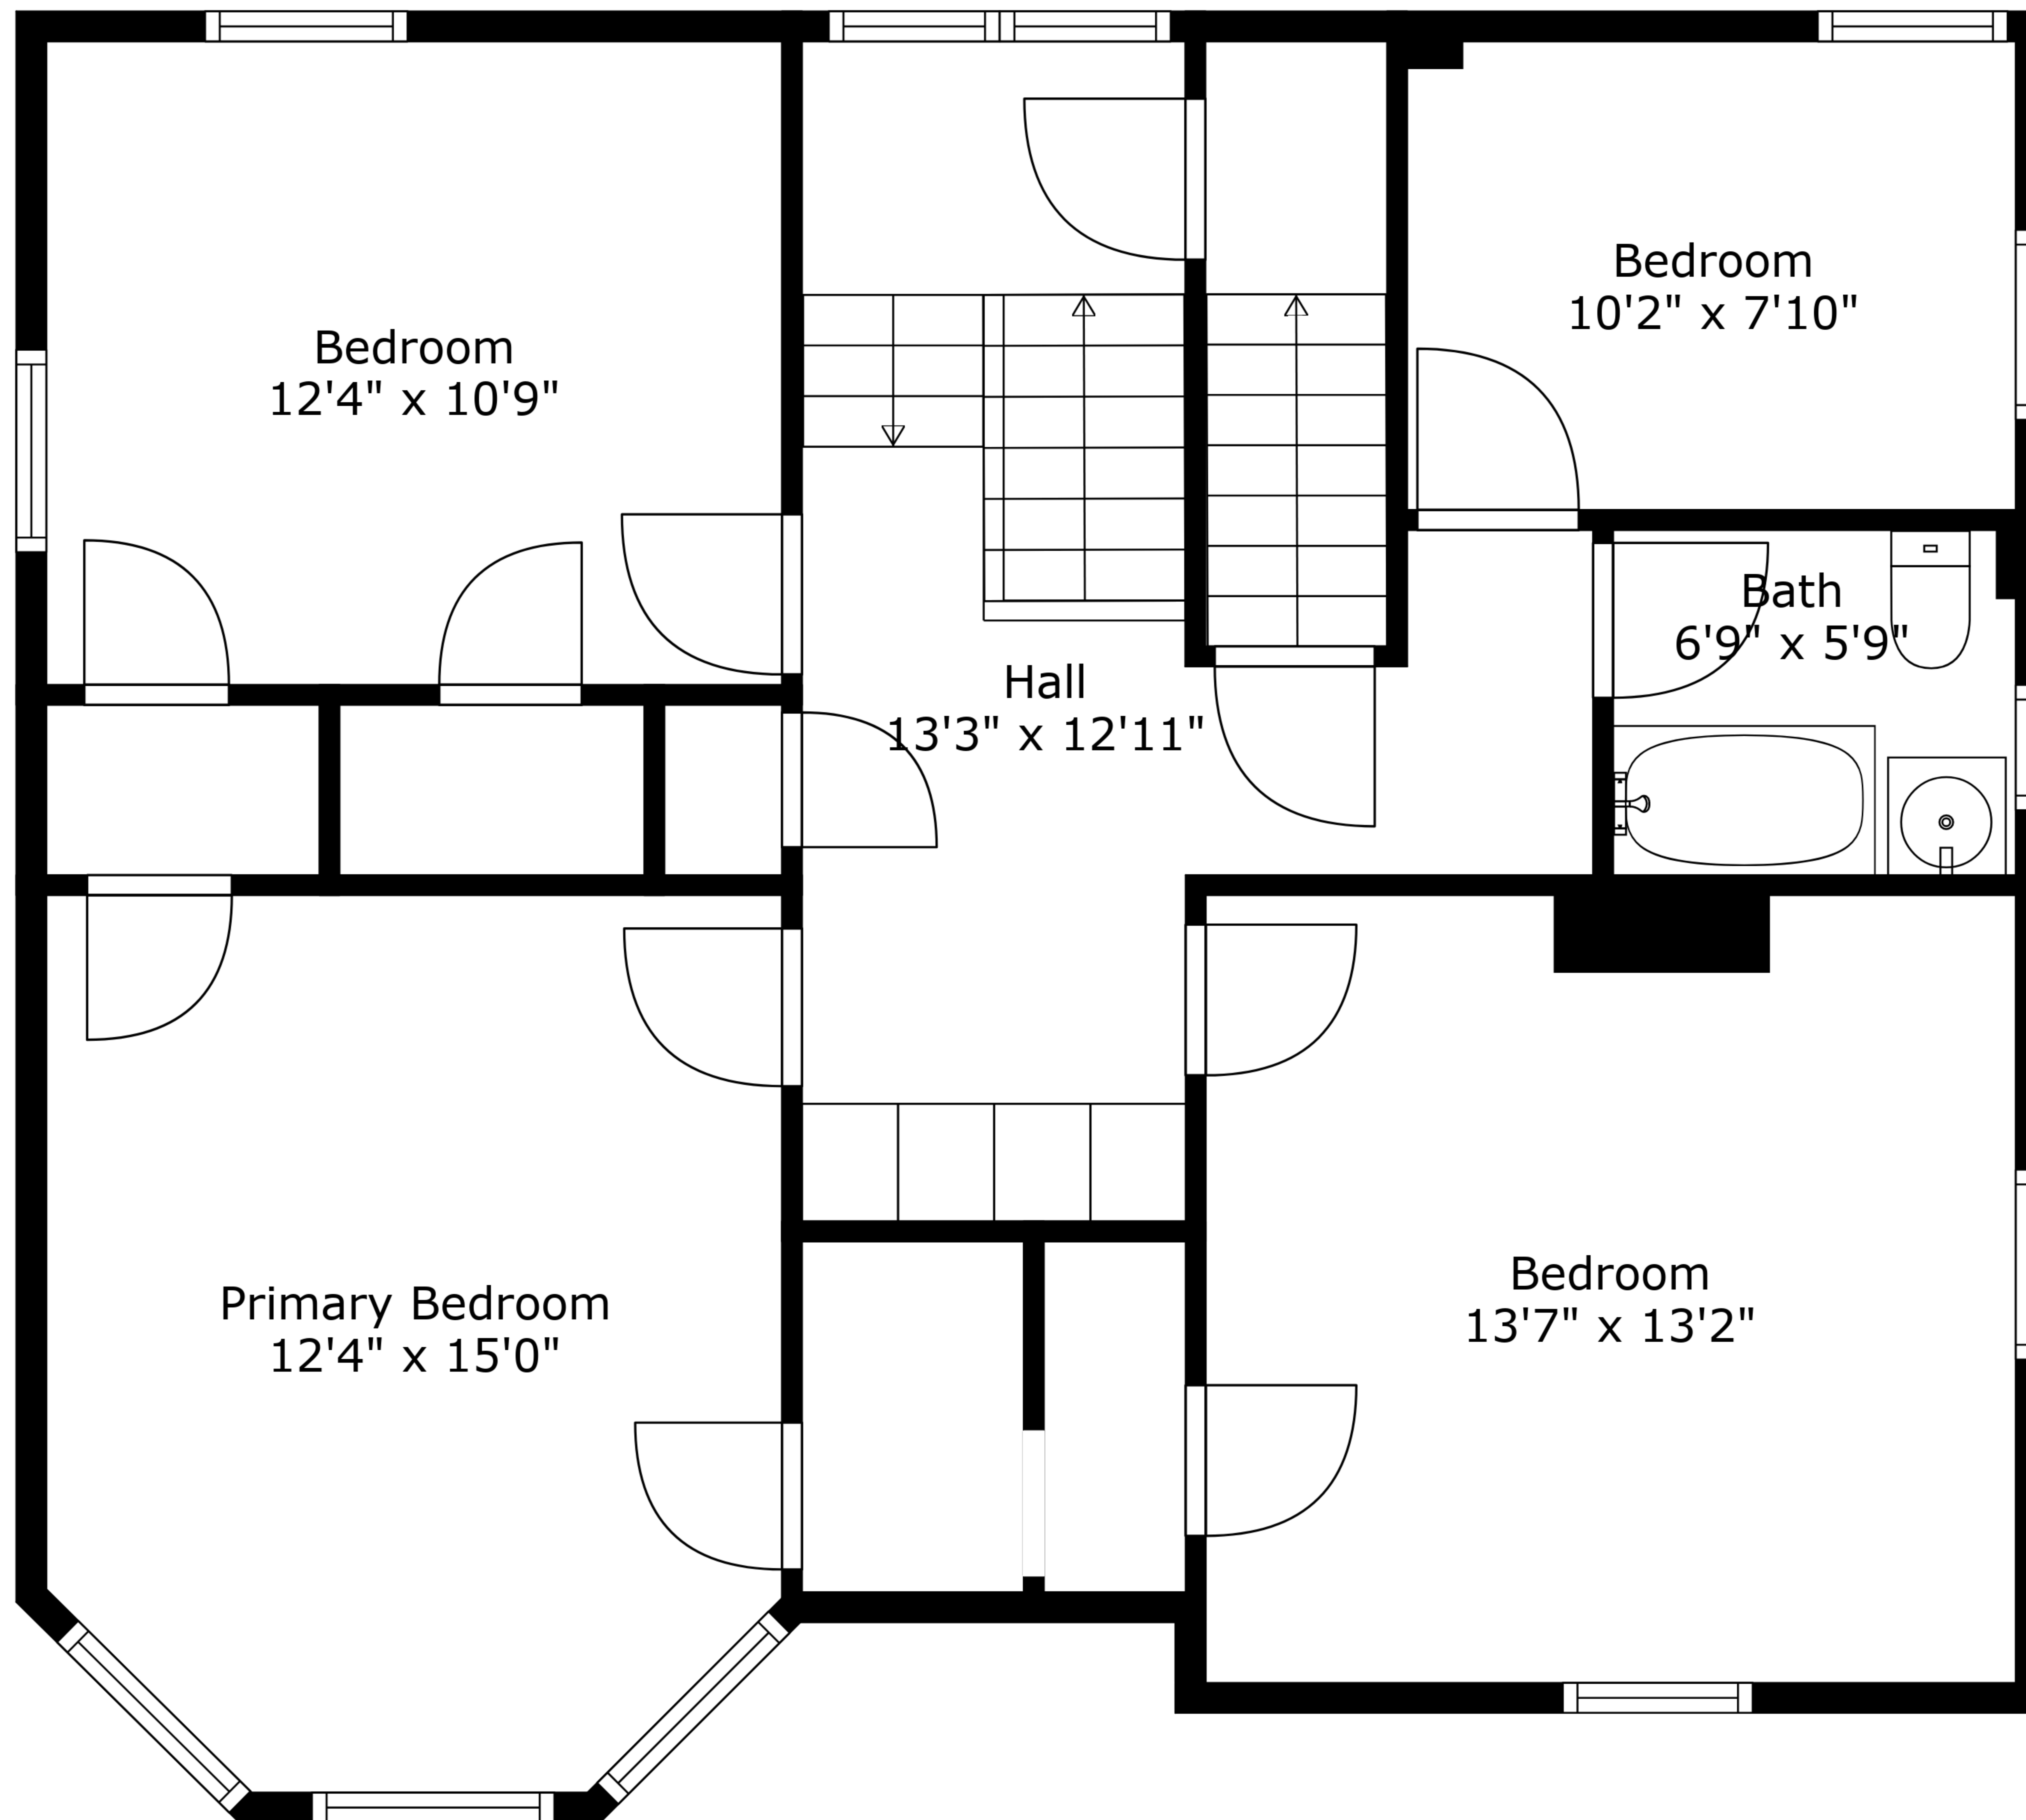

**TOTAL: 2479 sq. ft**  
 BELOW GROUND: 23 sq. ft, FLOOR 2: 1043 sq. ft, FLOOR 3: 905 sq. ft, FLOOR 4: 508 sq. ft  
 EXCLUDED AREAS: BASEMENT: 398 sq. ft, TOILET: 26 sq. ft, ELECTRICAL ROOM: 198 sq. ft,  
 LAUNDRY: 212 sq. ft, PORCH: 232 sq. ft, DECK: 64 sq. ft,  
 LOW CEILING: 51 sq. ft, ATTIC: 55 sq. ft

Measurements Are Approximate - Deemed Highly Reliable But Not Guaranteed

**TOTAL: 2479 sq. ft**

BELOW GROUND: 23 sq. ft, FLOOR 2: 1043 sq. ft, FLOOR 3: 905 sq. ft, FLOOR 4: 508 sq. ft  
 EXCLUDED AREAS: BASEMENT: 398 sq. ft, TOILET: 26 sq. ft, ELECTRICAL ROOM: 198 sq. ft,  
 LAUNDRY: 212 sq. ft, PORCH: 232 sq. ft, DECK: 64 sq. ft,  
 LOW CEILING: 51 sq. ft, ATTIC: 55 sq. ft