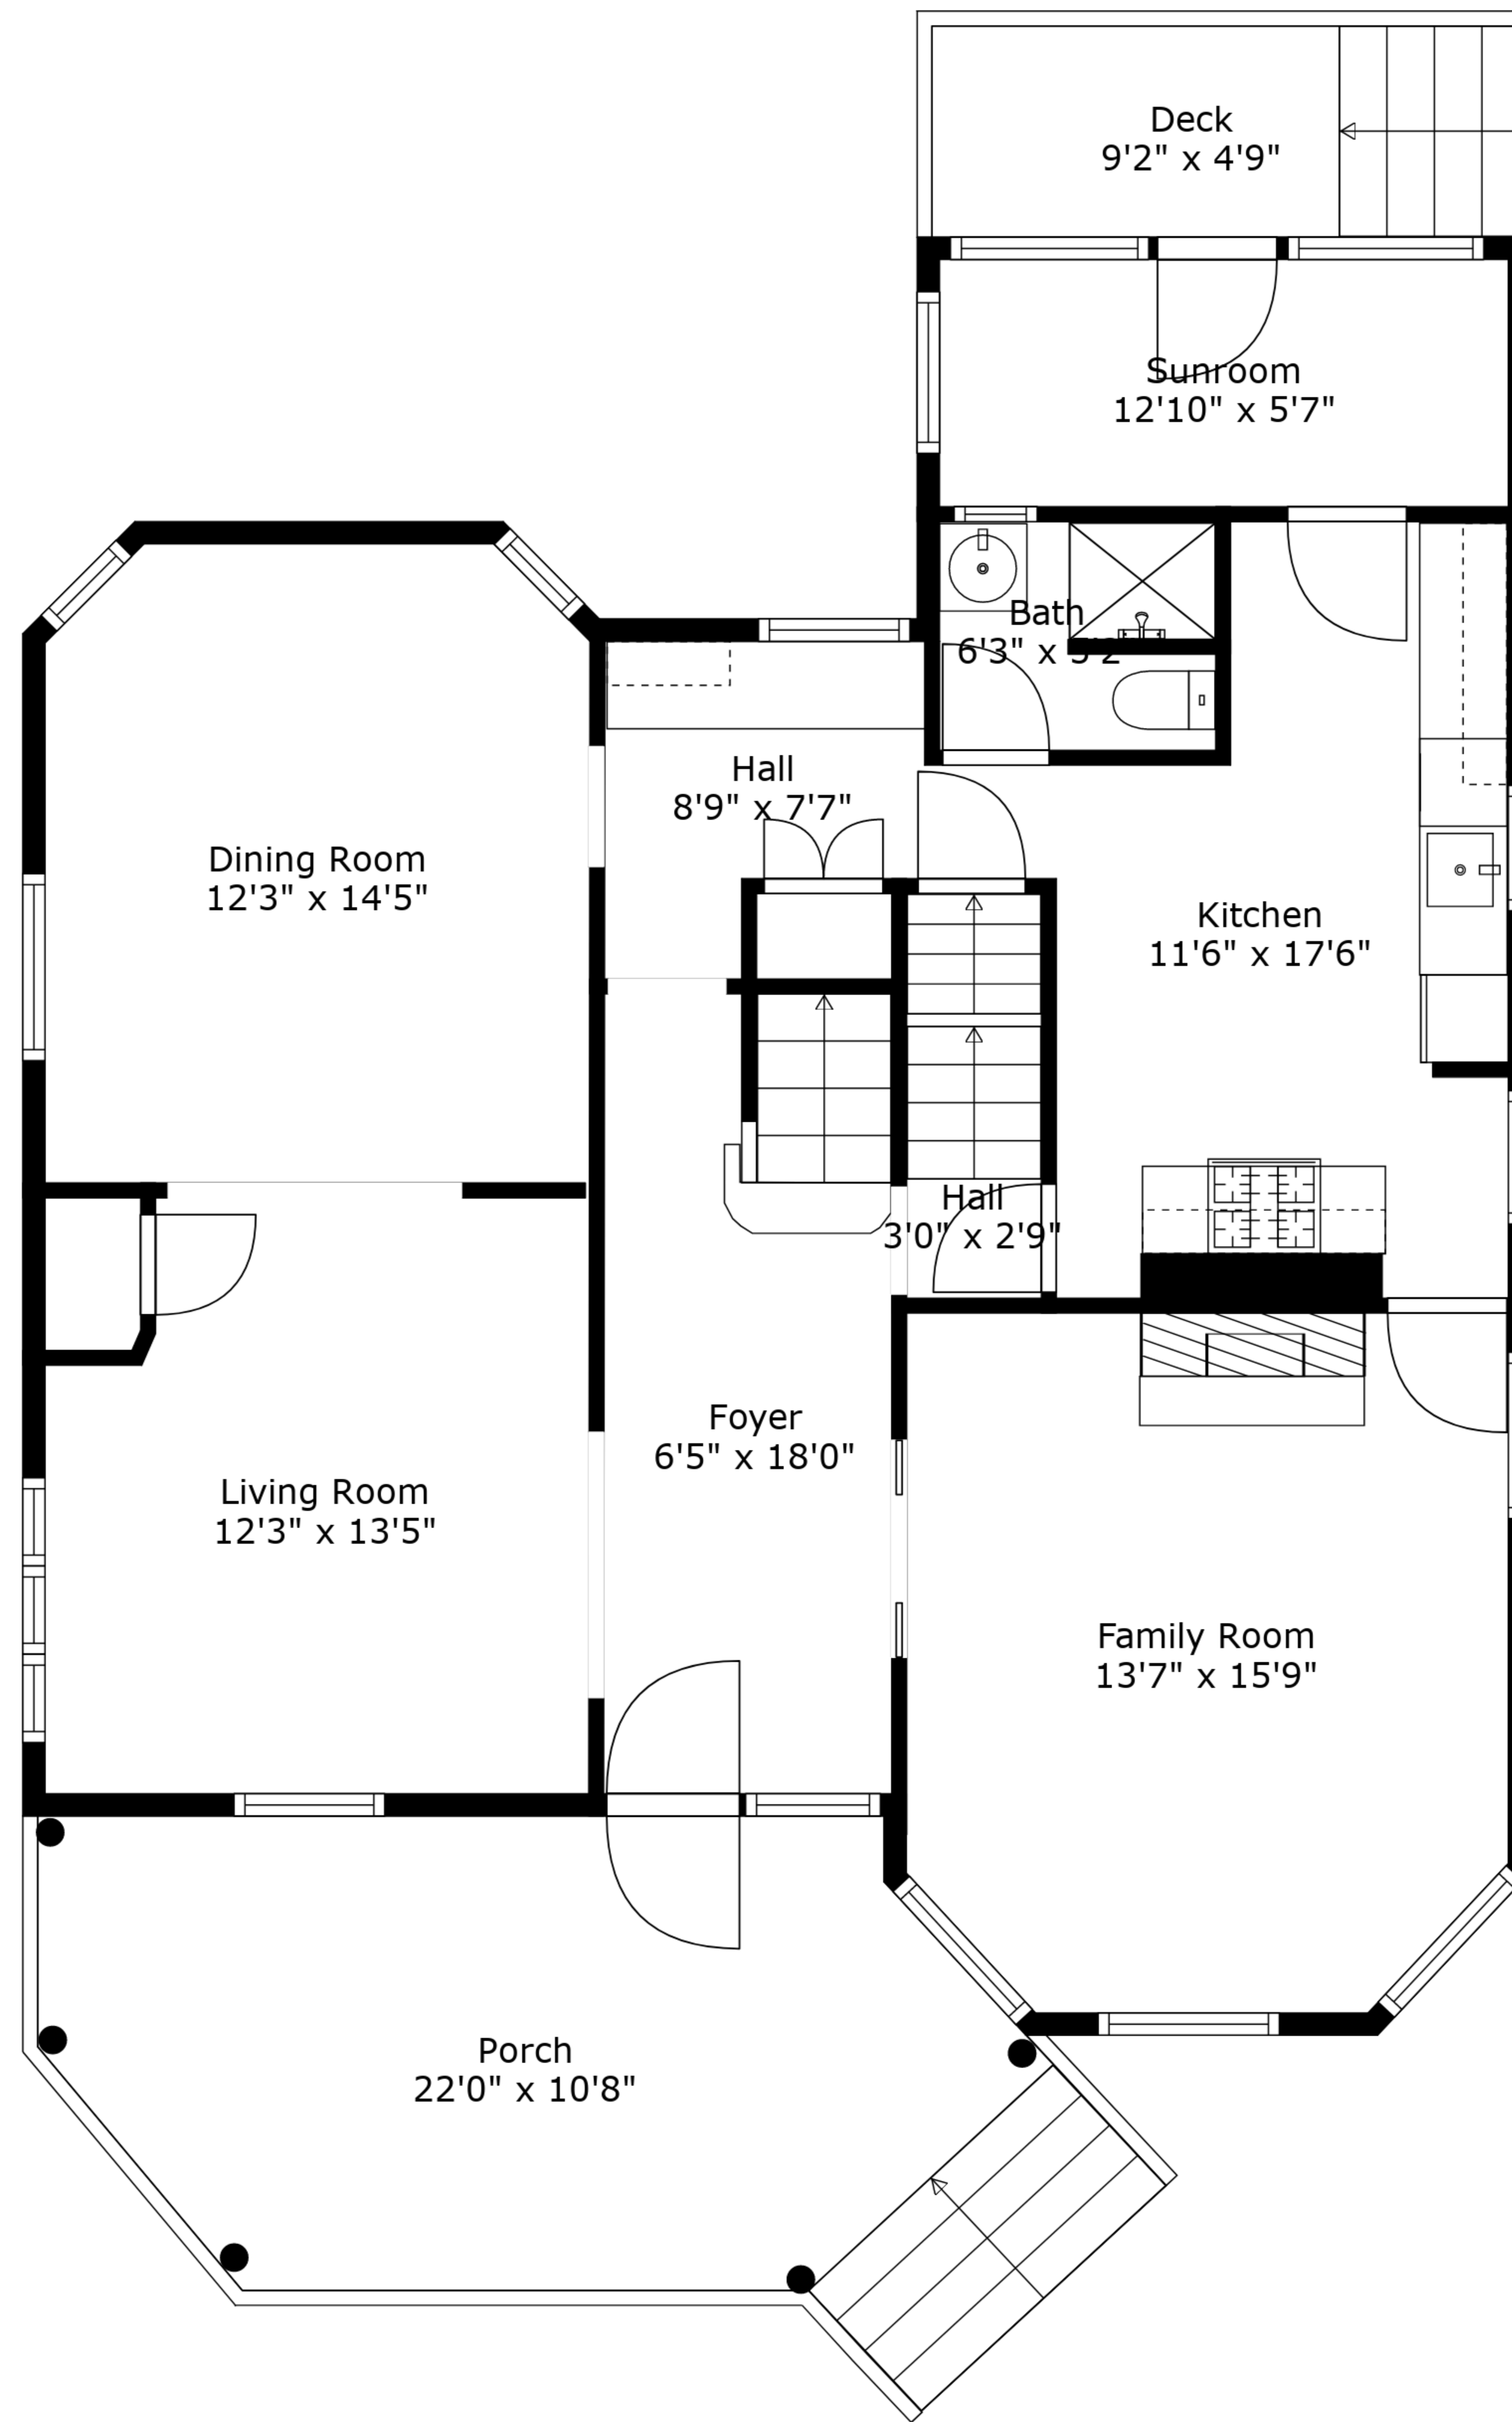

**TOTAL: 2479 sq. ft**  
 BELOW GROUND: 23 sq. ft, FLOOR 2: 1043 sq. ft, FLOOR 3: 905 sq. ft, FLOOR 4: 508 sq. ft  
 EXCLUDED AREAS: BASEMENT: 398 sq. ft, TOILET: 26 sq. ft, ELECTRICAL ROOM: 198 sq. ft,  
 LAUNDRY: 212 sq. ft, PORCH: 232 sq. ft, DECK: 64 sq. ft,  
 LOW CEILING: 51 sq. ft, ATTIC: 55 sq. ft

Measurements Are Approximate - Deemed Highly Reliable But Not Guaranteed

**TOTAL: 2479 sq. ft**

BELOW GROUND: 23 sq. ft, FLOOR 2: 1043 sq. ft, FLOOR 3: 905 sq. ft, FLOOR 4: 508 sq. ft  
 EXCLUDED AREAS: BASEMENT: 398 sq. ft, TOILET: 26 sq. ft, ELECTRICAL ROOM: 198 sq. ft,  
 LAUNDRY: 212 sq. ft, PORCH: 232 sq. ft, DECK: 64 sq. ft,  
 LOW CEILING: 51 sq. ft, ATTIC: 55 sq. ft