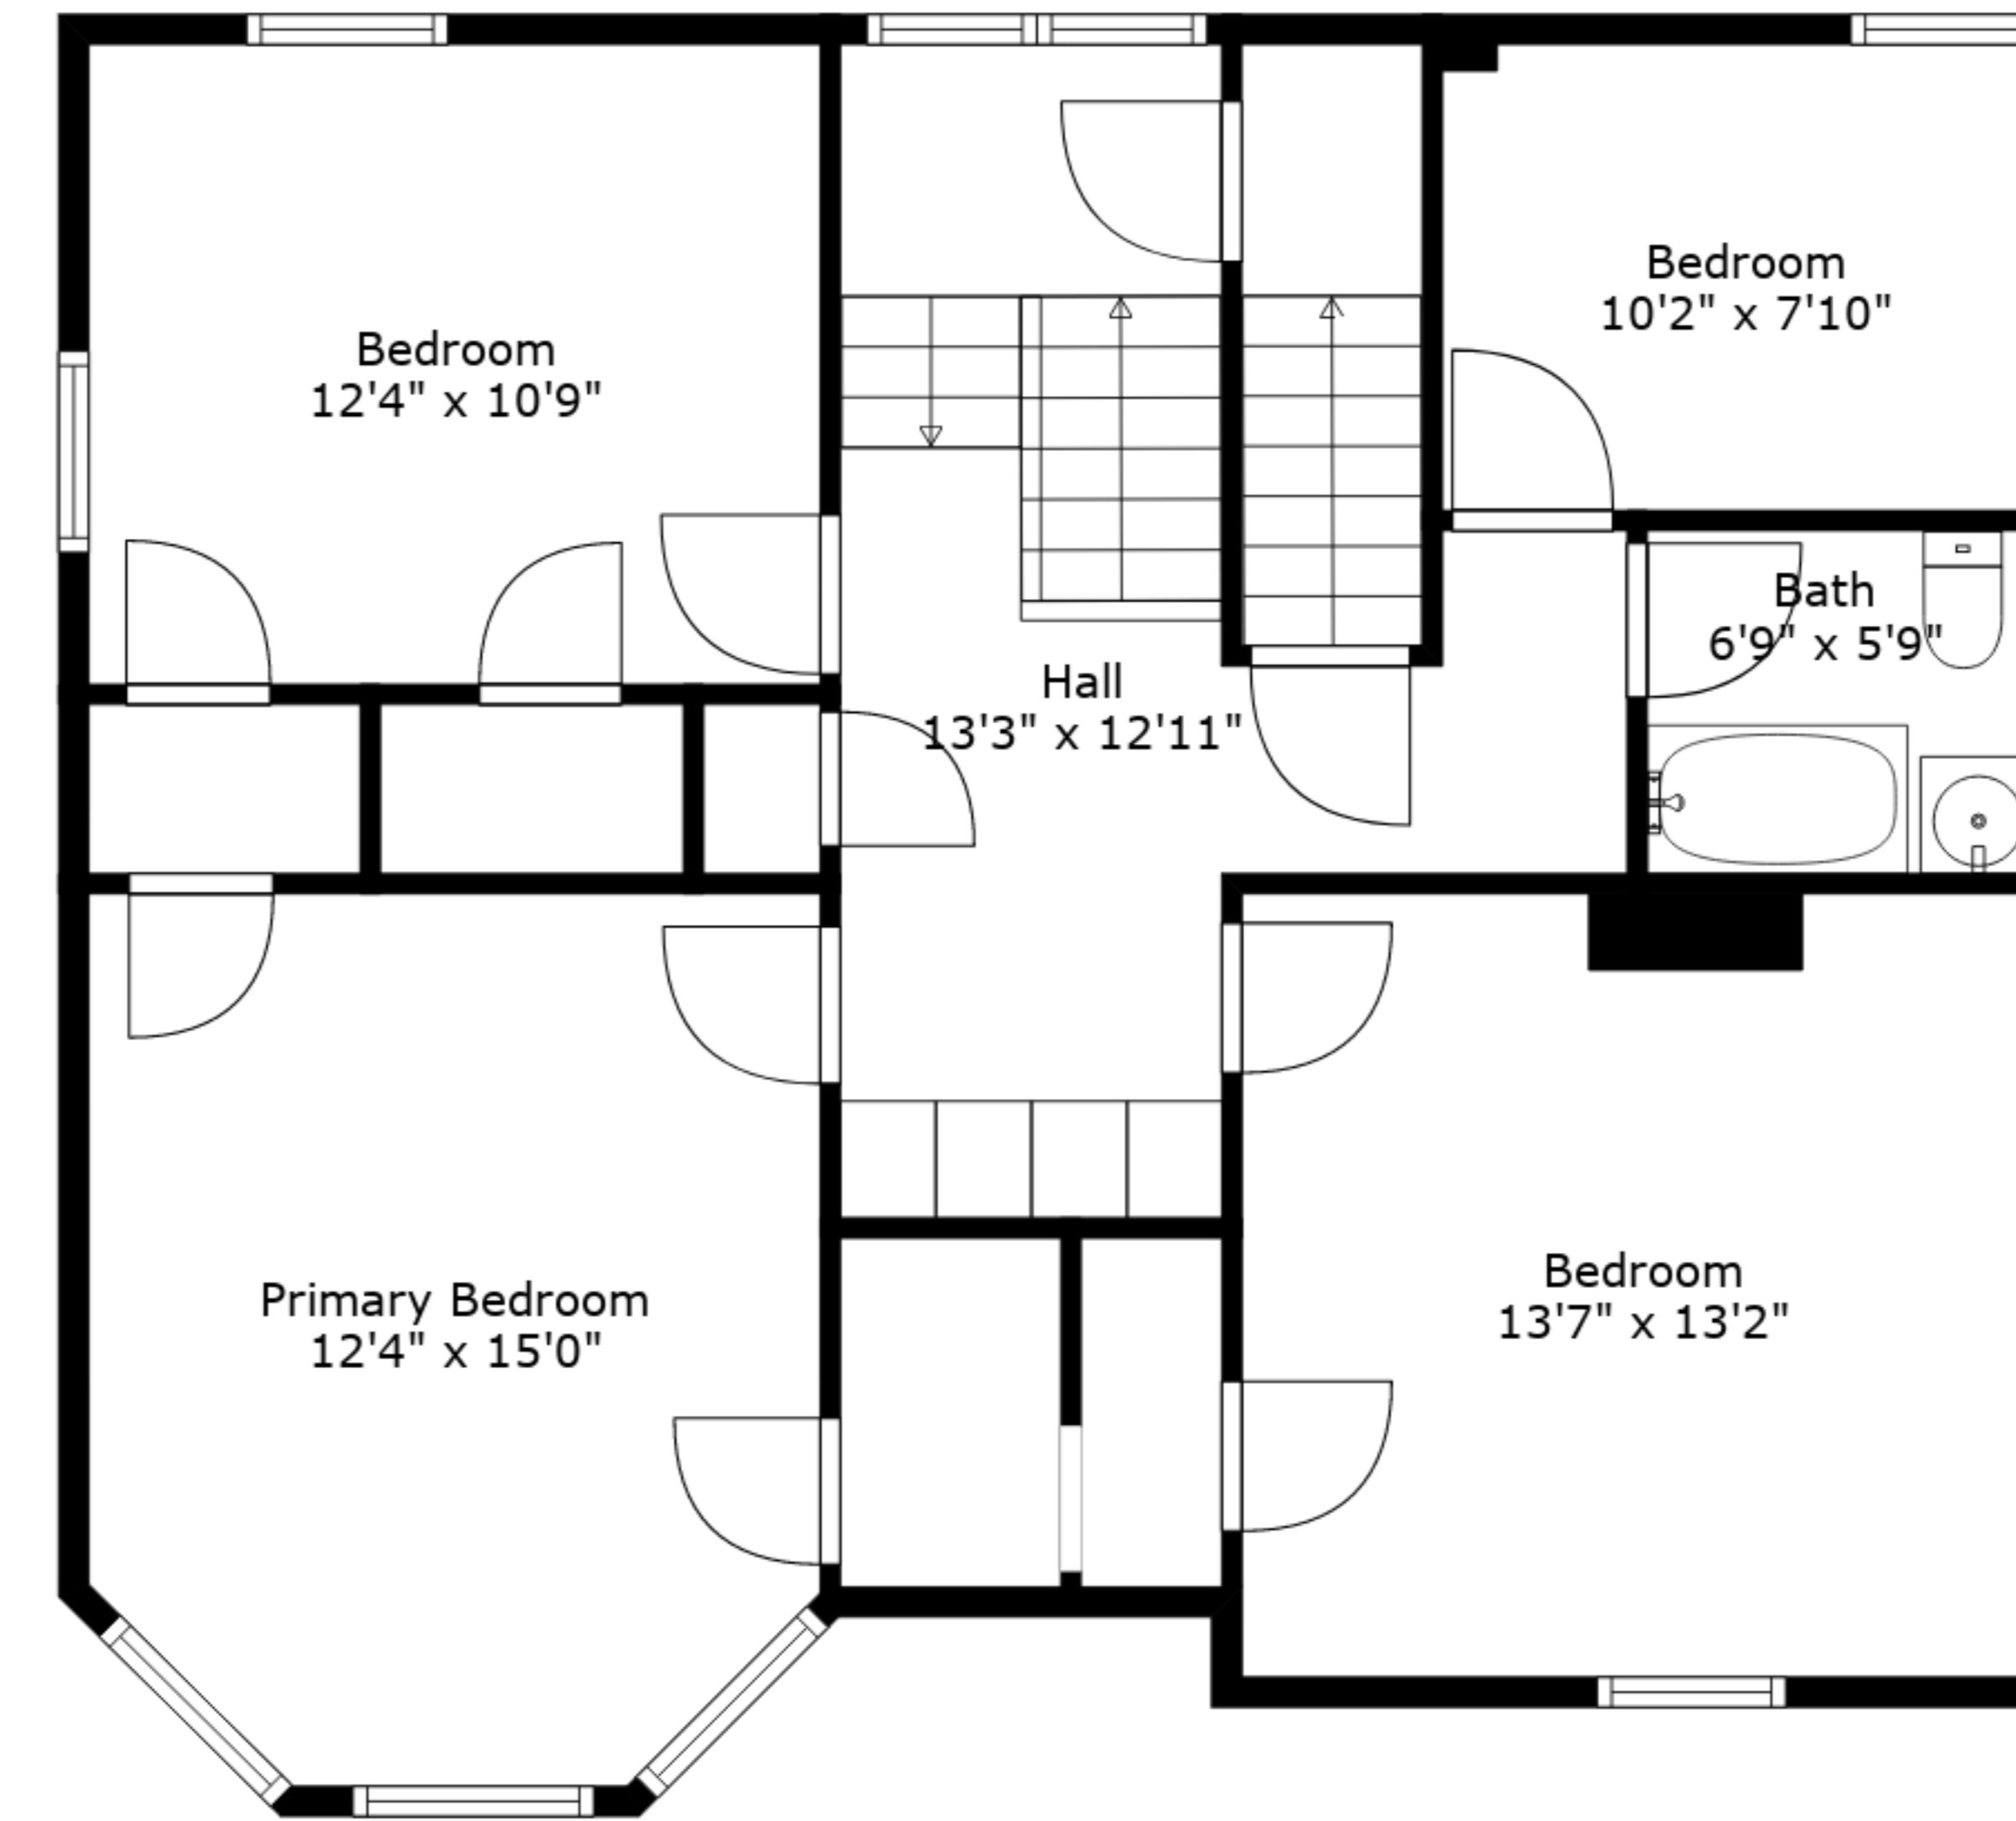

**TOTAL: 2479 sq. ft**  
 BELOW GROUND: 23 sq. ft, FLOOR 2: 1043 sq. ft, FLOOR 3: 905 sq. ft, FLOOR 4: 508 sq. ft  
 EXCLUDED AREAS: BASEMENT: 398 sq. ft, TOILET: 26 sq. ft, ELECTRICAL ROOM: 198 sq. ft,  
 LAUNDRY: 212 sq. ft, PORCH: 232 sq. ft, DECK: 64 sq. ft,  
 LOW CEILING: 51 sq. ft, ATTIC: 55 sq. ft

Measurements Are Approximate - Deemed Highly Reliable But Not Guaranteed

**TOTAL: 2479 sq. ft**

BELOW GROUND: 23 sq. ft, FLOOR 2: 1043 sq. ft, FLOOR 3: 905 sq. ft, FLOOR 4: 508 sq. ft  
 EXCLUDED AREAS: BASEMENT: 398 sq. ft, TOILET: 26 sq. ft, ELECTRICAL ROOM: 198 sq. ft,  
 LAUNDRY: 212 sq. ft, PORCH: 232 sq. ft, DECK: 64 sq. ft,  
 LOW CEILING: 51 sq. ft, ATTIC: 55 sq. ft

Measurements Are Approximate - Deemed Highly Reliable But Not Guaranteed

Floor 2

Floor 3

Floor 1

Floor 4

**TOTAL: 2479 sq. ft**

BELOW GROUND: 23 sq. ft, FLOOR 2: 1043 sq. ft, FLOOR 3: 905 sq. ft, FLOOR 4: 508 sq. ft  
 EXCLUDED AREAS: BASEMENT: 398 sq. ft, TOILET: 26 sq. ft, ELECTRICAL ROOM: 198 sq. ft,  
 LAUNDRY: 212 sq. ft, PORCH: 232 sq. ft, DECK: 64 sq. ft,  
 LOW CEILING: 51 sq. ft, ATTIC: 55 sq. ft