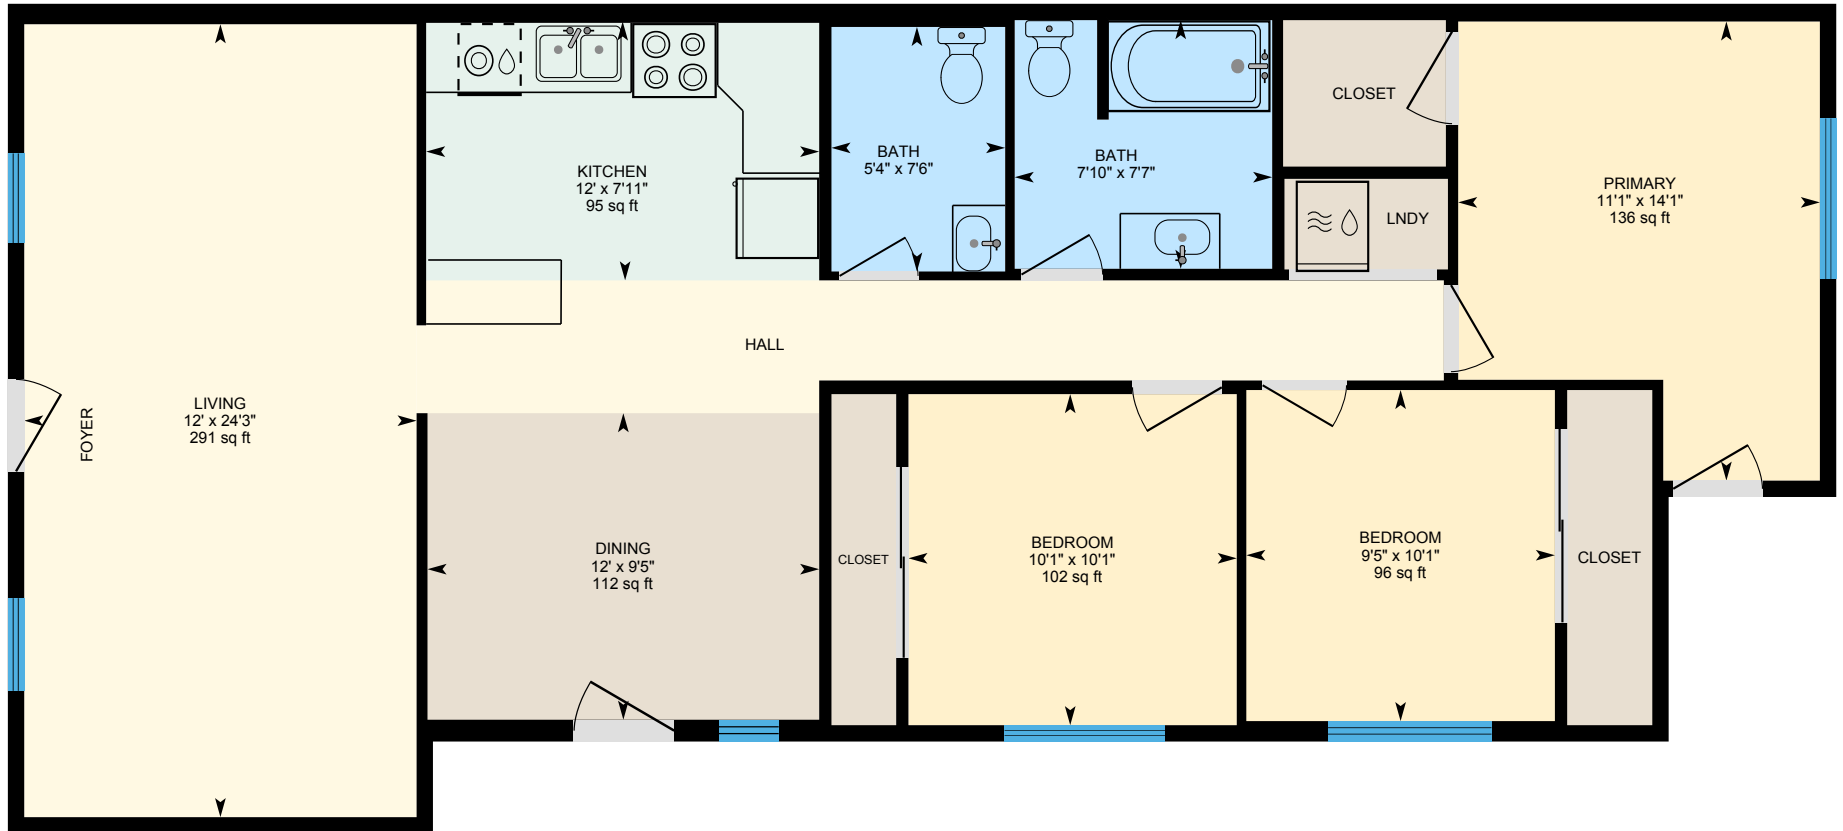

118 W 8th St, Tracy, CA

Main Floor Finished Area 1252.23 sq ft

PREPARED: 2024/06/13

White regions are excluded from total floor area in iGUIDE floor plans. All room dimensions and floor areas must be considered approximate and are subject to independent verification.