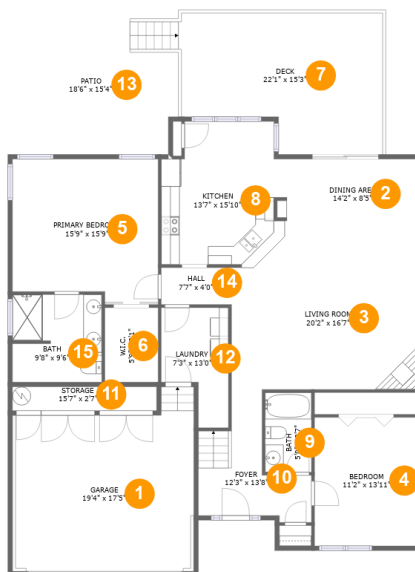

## Property summary

 **1** Garages

 **4** Bedrooms

 **3** Bathrooms

 **0** Half baths

 **2** Floors

 **2,206** Gross living area sqft

 **3,314** Total sqft

## Room dimensions

## 2 Floor 1 - Dining Room

Dimensions: 14'2" x 8'5"  
Area: 119 sq. ft  
Counted as living area: Yes

Heated: Yes  
Finished: Yes  
Enclosed: Yes  
Contiguous: Yes  
Permitted: Yes  
Wet space: No  
Addition: No  
Conversion: No

## 12 Floor 1 - Utility

Dimensions: 7'3" x 13'0"  
Area: 75 sq. ft  
Counted as living area: Yes

Heated: Yes  
Finished: Yes  
Enclosed: Yes  
Contiguous: Yes  
Permitted: Yes  
Wet space: No  
Addition: No  
Conversion: No