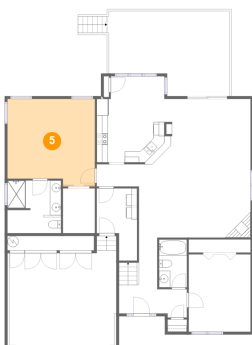

5 Floor 1 - Bedroom

Dimensions: 15'9" x 15'9"
Area: 234 sq. ft
Counted as living area: Yes

Heated: Yes
Finished: Yes
Enclosed: Yes
Contiguous: Yes
Permitted: Yes
Wet space: No
Addition: No
Conversion: No