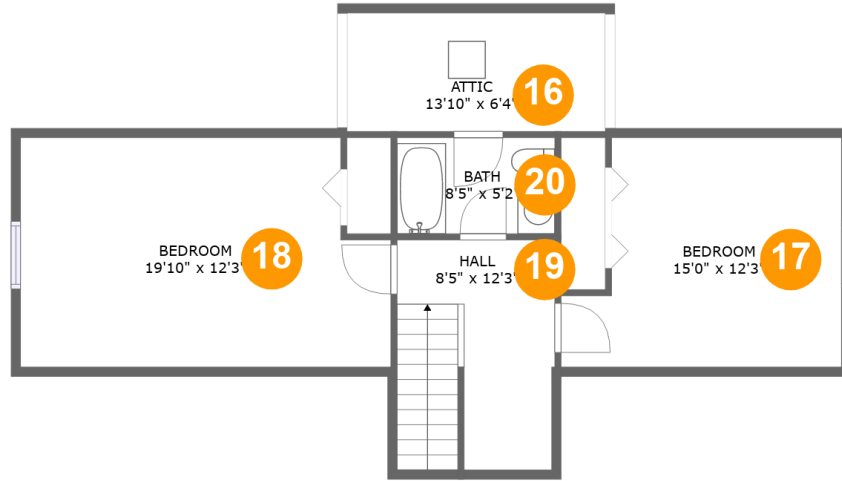

8925 Sawgrass Place, Chesterfield, Chesterfield County, Virginia, United States, 23832

Room dimensions

Floor 2

Total sqft: 745 Living area: 620

#		Dimensions	sqft	Counted as living area
16	Attic	13'10" x 6'4"	38 sq. ft	No
17	Bedroom	15'0" x 12'3"	161 sq. ft	Yes
18	Bedroom	19'10" x 12'3"	228 sq. ft	Yes
19	Hall	8'5" x 12'3"	82 sq. ft	Yes
20	Bath	8'5" x 5'2"	43 sq. ft	Yes