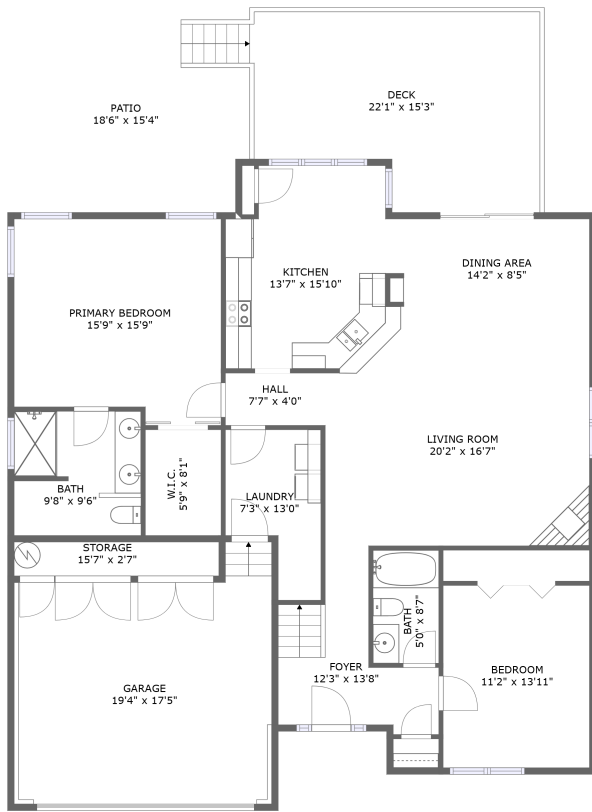

8925 Sawgrass Place, Chesterfield, Chesterfield County, Virginia, United States, 23832

FLOOR 1