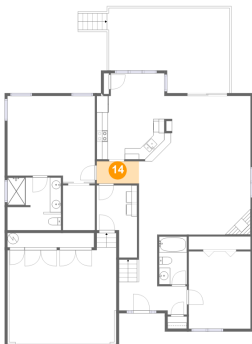

14 Floor 1 - Hall

Dimensions: 7'7" x 4'0"
Area: 30 sq. ft
Counted as living area: Yes

Heated: Yes
Finished: Yes
Enclosed: Yes
Contiguous: Yes
Permitted: Yes
Wet space: No
Addition: No
Conversion: No