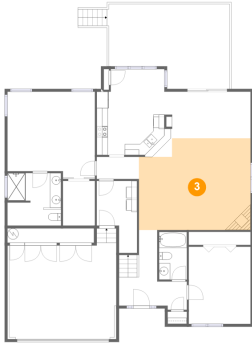

8925 Sawgrass Place, Chesterfield, Chesterfield County, Virginia, United States, 23832

3 Floor 1 - Living Room

Dimensions: 20'2" x 16'7"
Area: 313 sq. ft
Counted as living area: Yes

Heated: Yes
Finished: Yes
Enclosed: Yes
Contiguous: Yes
Permitted: Yes
Wet space: No
Addition: No
Conversion: No