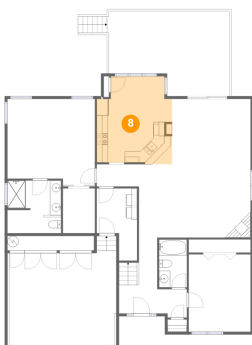

8 Floor 1 - Kitchen

Dimensions: 13'7" x 15'10"
Area: 196 sq. ft
Counted as living area: Yes

Heated: Yes
Finished: Yes
Enclosed: Yes
Contiguous: Yes
Permitted: Yes
Wet space: No
Addition: No
Conversion: No