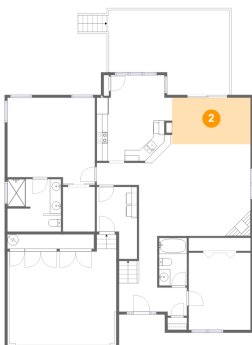

## Room dimensions

## 2 Floor 1 - Dining Room

Dimensions: 14'2" x 8'5"  
Area: 119 sq. ft  
Counted as living area: Yes

Heated: Yes  
Finished: Yes  
Enclosed: Yes  
Contiguous: Yes  
Permitted: Yes  
Wet space: No  
Addition: No  
Conversion: No