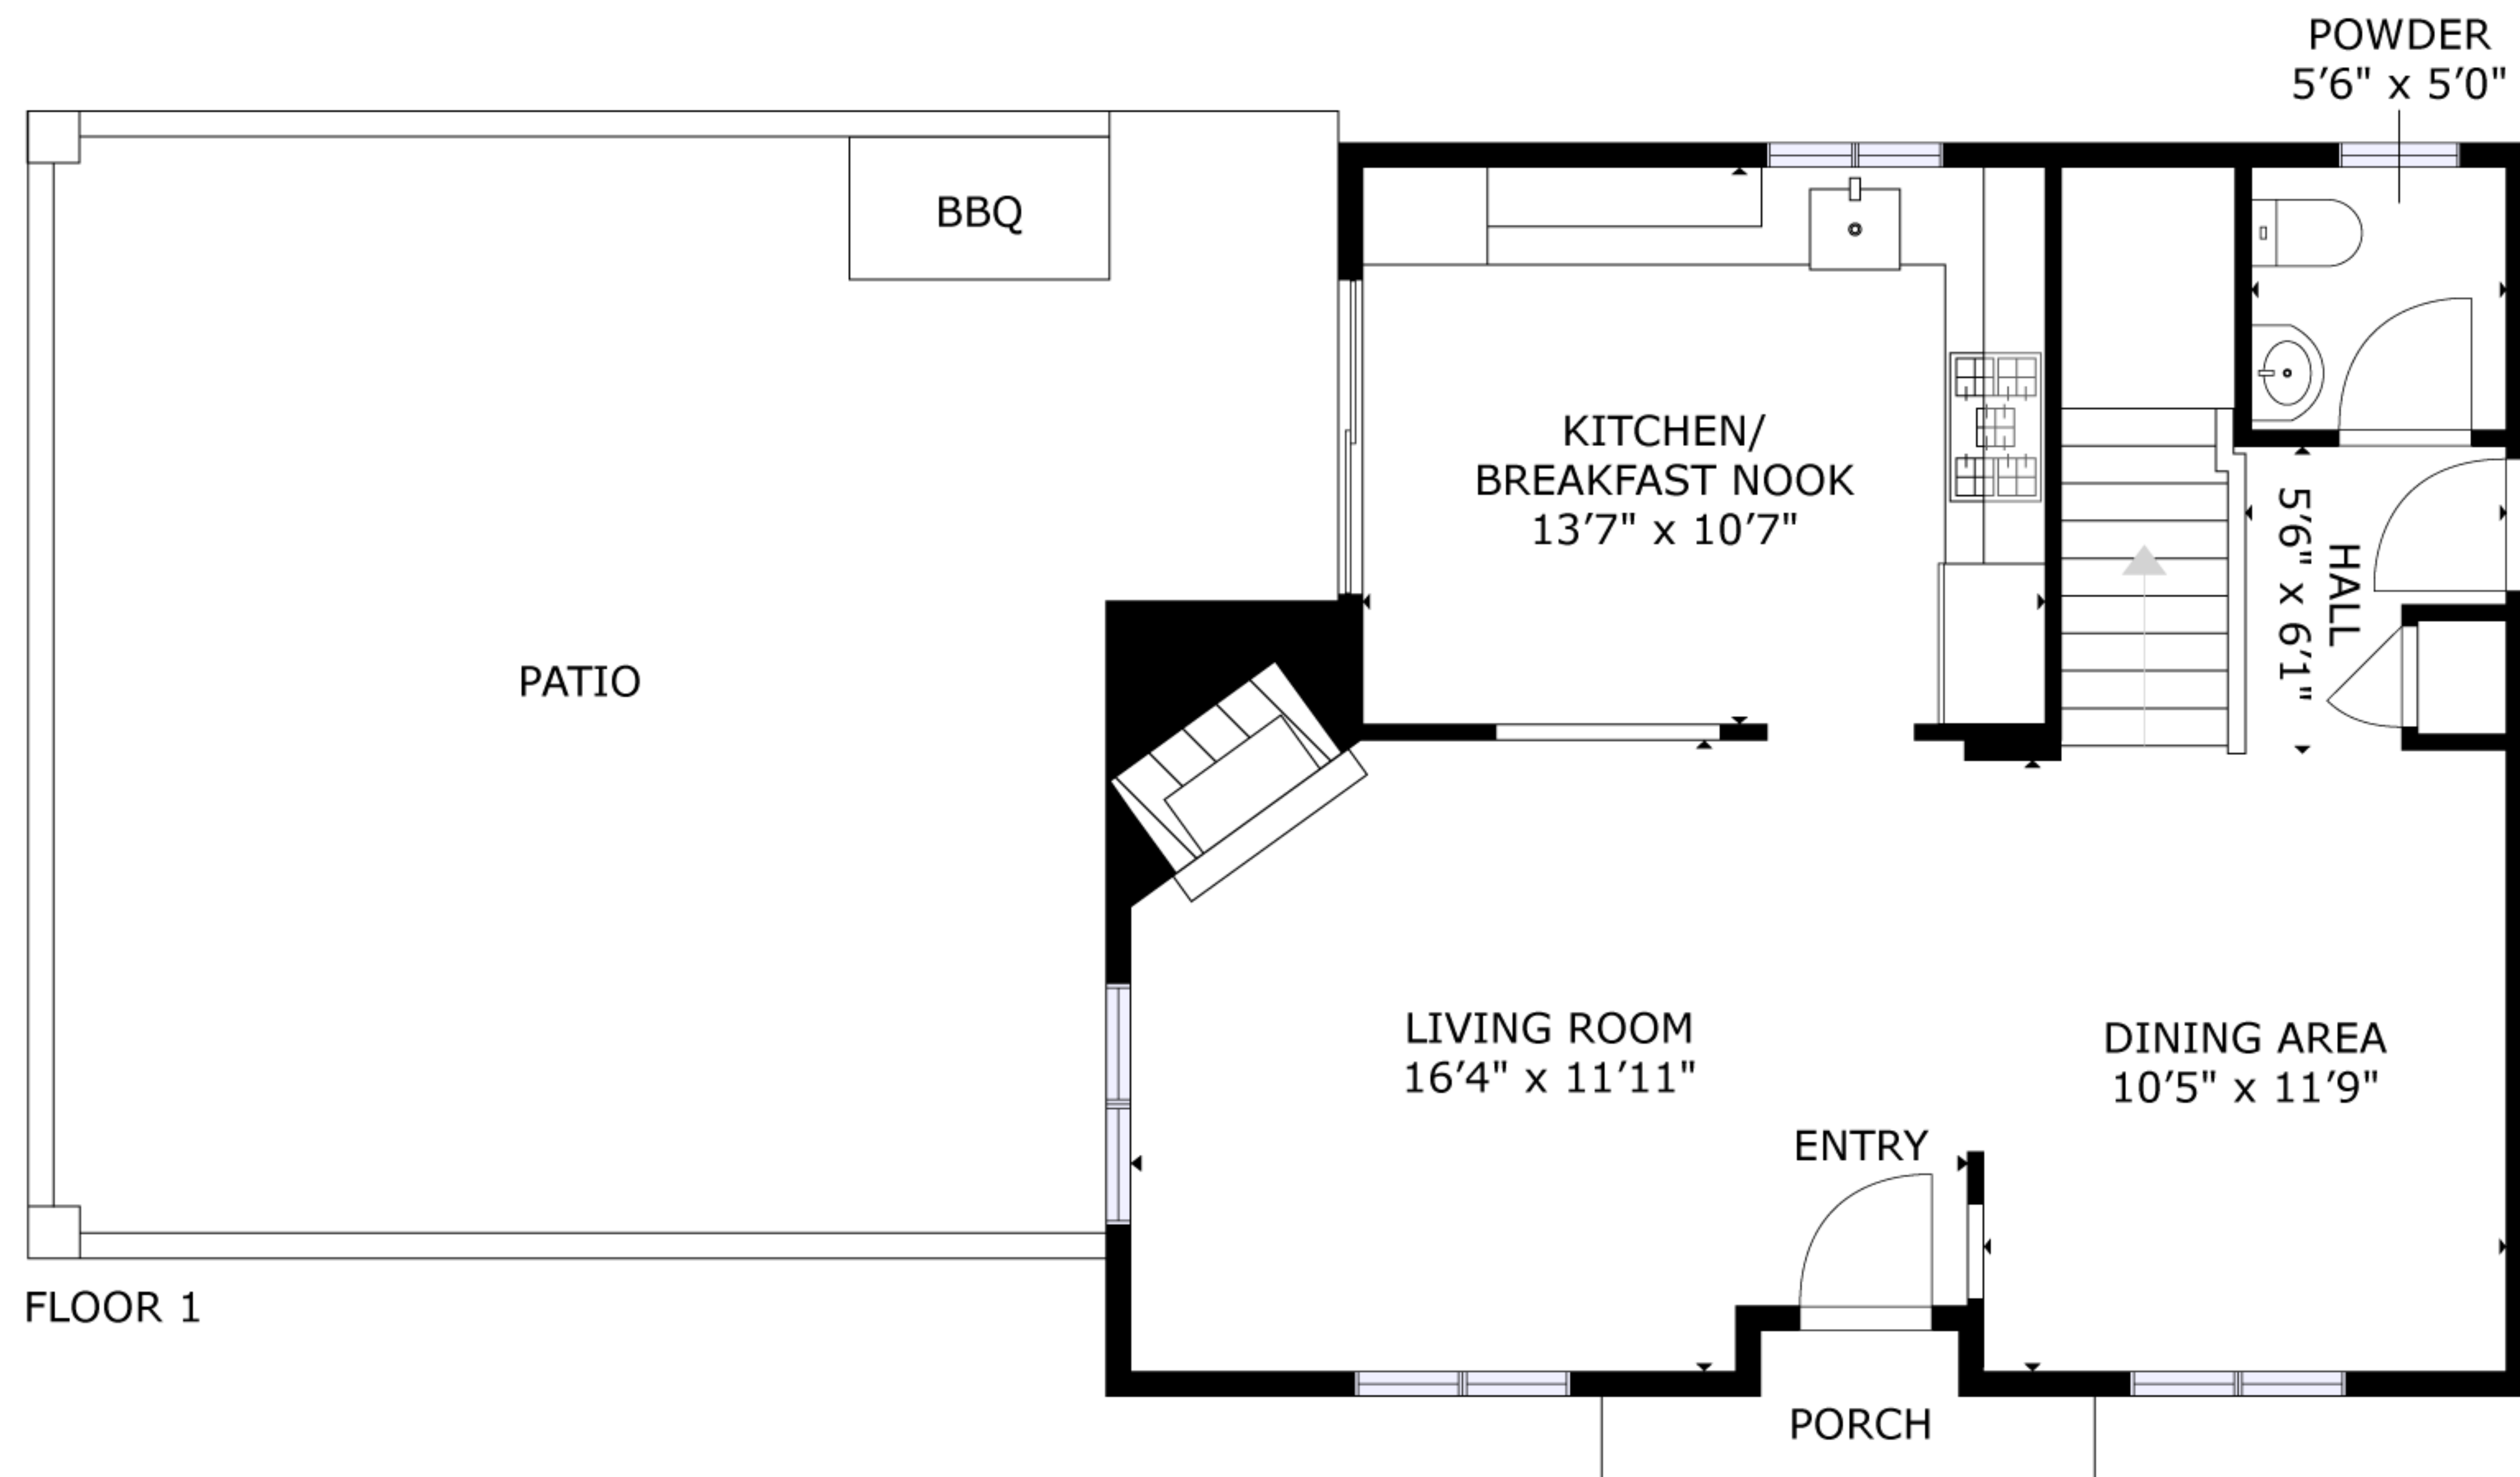

FLOOR 2

FLOOR 1

GROSS INTERNAL AREA
 FLOOR 1: 947 sq.ft, FLOOR 2: 581 sq.ft
 TOTAL: 1528 sq.ft

SIZES AND DIMENSIONS ARE APPROXIMATE, ACTUAL MAY VARY.