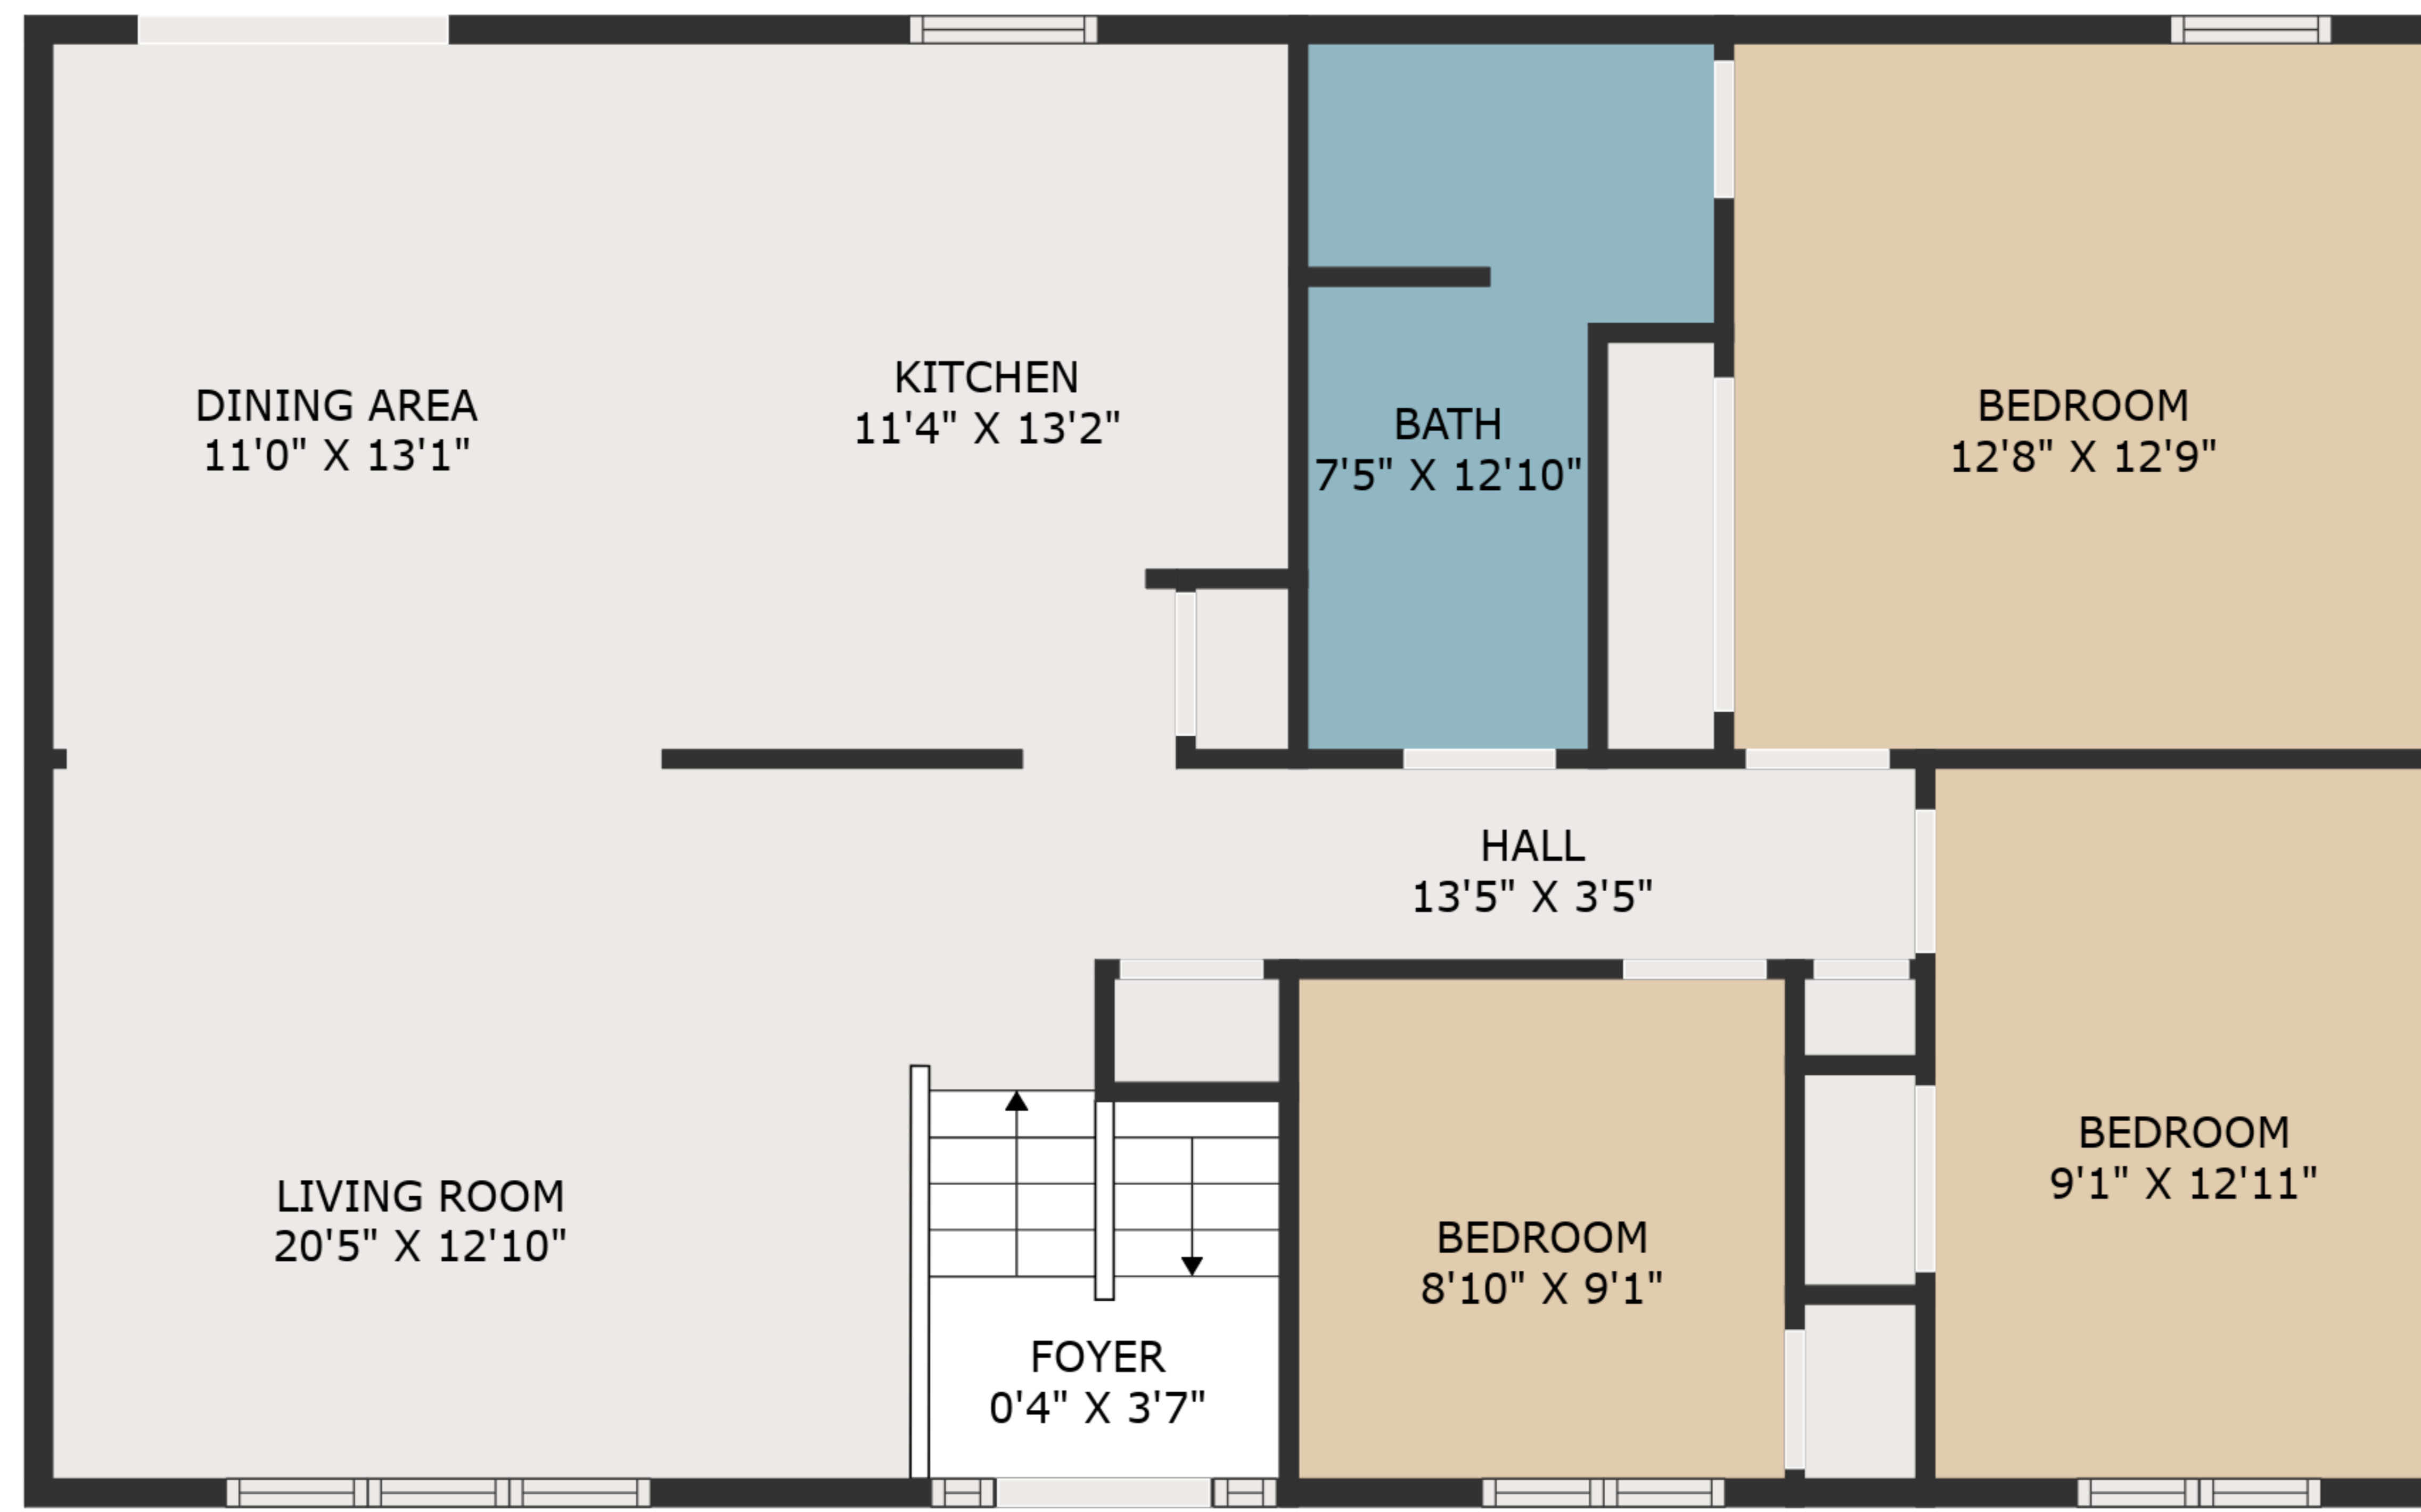

**TOTAL: 2255 sq. ft**

FLOOR 1: 1129 sq. ft, FLOOR 2: 1126 sq. ft

EXCLUDED AREAS: FIREPLACE: 6 sq. ft

MEASUREMENTS ARE DEEMED HIGHLY RELIABLE BUT NOT GUARANTEED.

**TOTAL: 2255 sq. ft**  
FLOOR 1: 1129 sq. ft, FLOOR 2: 1126 sq. ft  
EXCLUDED AREAS: FIREPLACE: 6 sq. ft

MEASUREMENTS ARE DEEMED HIGHLY RELIABLE BUT NOT GUARANTEED.

FLOOR 2

FLOOR 1

**TOTAL: 2255 sq. ft**  
 FLOOR 1: 1129 sq. ft, FLOOR 2: 1126 sq. ft  
 EXCLUDED AREAS: FIREPLACE: 6 sq. ft

MEASUREMENTS ARE DEEMED HIGHLY RELIABLE BUT NOT GUARANTEED.