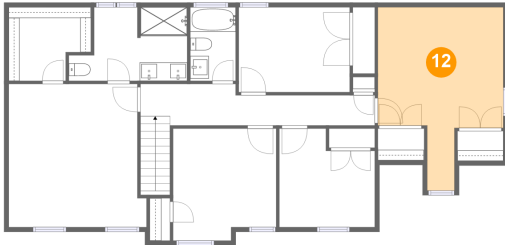

7707 Rolling Hill Rd, Hopewell, VA, US

12 Floor 2 - Bedroom

Dimensions: 13'6" x 19'8"
Area: 193 sq. ft
Counted as Living Area:
Yes

Heated: Yes
Finished: Yes
Enclosed: Yes
Contiguous:
Yes
Permitted: Yes
Wet Space: No
Addition: No
Conversion: No