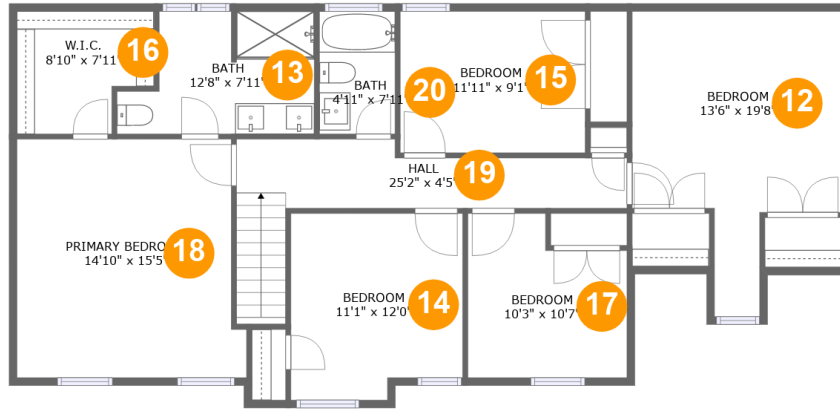

Room Dimensions

Floor 1

Total sqft: 1533

Living area: 987

#	Room name	Dimensions	Area (sqft)	Counted as Living Area
1	Kitchen	8'11" x 11'7"	103 sq. ft	Yes
2	Living Room	13'9" x 23'7"	367 sq. ft	Yes
3	Dining Room	14'6" x 11'9"	170 sq. ft	Yes
4	Laundry	5'8" x 8'2"	39 sq. ft	Yes
5	Deck	10'10" x 10'11"	118 sq. ft	No
6	Breakfast Nook	10'5" x 11'7"	120 sq. ft	Yes
7	Wc	2'9" x 6'7"	18 sq. ft	Yes
8	Foyer	6'10" x 11'9"	59 sq. ft	Yes
9	Hall	6'0" x 3'0"	18 sq. ft	Yes
10	Garage	13'3" x 21'1"	286 sq. ft	No
11	Porch	21'6" x 4'3"	106 sq. ft	No

7707 Rolling Hill Rd, Hopewell, VA, US

Room Dimensions

Floor 2

Total sqft: 1262

Living area: 1211

#	Room name	Dimensions	Area (sqft)	Counted as Living Area
12	Bedroom	13'6" x 19'8"	193 sq. ft	Yes
13	Bath	12'8" x 7'11"	86 sq. ft	Yes
14	Bedroom	11'1" x 12'0"	126 sq. ft	Yes
15	Bedroom	11'11" x 9'1"	109 sq. ft	Yes
16	W.i.c.	8'10" x 7'11"	62 sq. ft	Yes
17	Bedroom	10'3" x 10'7"	96 sq. ft	Yes
18	Primary Bedroom	14'10" x 15'5"	216 sq. ft	Yes
19	Hall	25'2" x 4'5"	118 sq. ft	Yes
20	Bath	4'11" x 7'11"	39 sq. ft	Yes

7707 Rolling Hill Rd, Hopewell, VA, US

15 Floor 2 - Bedroom

Dimensions: 11'11" x 9'1"
Area: 109 sq. ft
Counted as Living Area:
Yes

Heated: Yes
Finished: Yes
Enclosed: Yes
Contiguous:
Yes
Permitted: Yes
Wet Space: No
Addition: No
Conversion: No

7707 Rolling Hill Rd, Hopewell, VA, US

18 Floor 2 - Primary Bedroom

Dimensions: 14'10" x 15'5"
Area: 216 sq. ft
Counted as Living Area:
Yes

Heated: Yes
Finished: Yes
Enclosed: Yes
Contiguous:
Yes
Permitted: Yes
Wet Space: No
Addition: No
Conversion: No