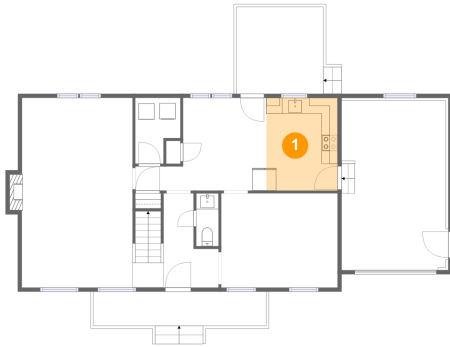

7707 Rolling Hill Rd, Hopewell, VA, US

Room Dimensions

Floor 2

Total sqft: 1262

Living area: 1211

#	Room name	Dimensions	Area (sqft)	Counted as Living Area
12	Bedroom	13'6" x 19'8"	193 sq. ft	Yes
13	Bath	12'8" x 7'11"	86 sq. ft	Yes
14	Bedroom	11'1" x 12'0"	126 sq. ft	Yes
15	Bedroom	11'11" x 9'1"	109 sq. ft	Yes
16	W.i.c.	8'10" x 7'11"	62 sq. ft	Yes
17	Bedroom	10'3" x 10'7"	96 sq. ft	Yes
18	Primary Bedroom	14'10" x 15'5"	216 sq. ft	Yes
19	Hall	25'2" x 4'5"	118 sq. ft	Yes
20	Bath	4'11" x 7'11"	39 sq. ft	Yes

7707 Rolling Hill Rd, Hopewell, VA, US

1 Floor 1 - Kitchen

Dimensions: 8'11" x 11'7"
Area: 103 sq. ft
Counted as Living Area:
Yes

Heated: Yes
Finished: Yes
Enclosed: Yes
Contiguous:
Yes
Permitted: Yes
Wet Space: No
Addition: No
Conversion: No

2 Floor 1 - Living Room

Dimensions: 13'9" x 23'7"
Area: 367 sq. ft
Counted as Living Area:
Yes

Heated: Yes
Finished: Yes
Enclosed: Yes
Contiguous:
Yes
Permitted: Yes
Wet Space: No
Addition: No
Conversion: No

7707 Rolling Hill Rd, Hopewell, VA, US

3 Floor 1 - Dining Room

Dimensions: 14'6" x 11'9"
Area: 170 sq. ft
Counted as Living Area:
Yes

Heated: Yes
Finished: Yes
Enclosed: Yes
Contiguous:
Yes
Permitted: Yes
Wet Space: No
Addition: No
Conversion: No