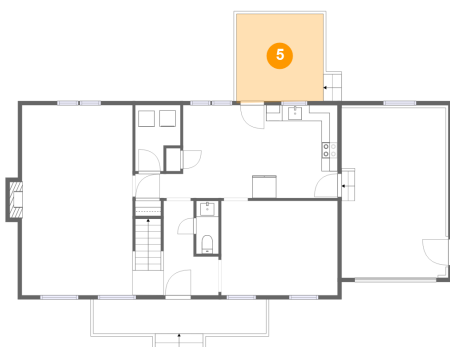

2 Floor 1 - Living Room

Dimensions: 13'9" x 23'7"
Area: 367 sq. ft
Counted as Living Area:
Yes

Heated: Yes
Finished: Yes
Enclosed: Yes
Contiguous:
Yes
Permitted: Yes
Wet Space: No
Addition: No
Conversion: No

7707 Rolling Hill Rd, Hopewell, VA, US

3 Floor 1 - Dining Room

Dimensions: 14'6" x 11'9"
Area: 170 sq. ft
Counted as Living Area:
Yes

Heated: Yes
Finished: Yes
Enclosed: Yes
Contiguous:
Yes
Permitted: Yes
Wet Space: No
Addition: No
Conversion: No

4 Floor 1 - Laundry

Dimensions: 5'8" x 8'2"
Area: 39 sq. ft
Counted as Living Area:
Yes

Heated: Yes
Finished: Yes
Enclosed: Yes
Contiguous:
Yes
Permitted: Yes
Wet Space: No
Addition: No
Conversion: No

5 Floor 1 - Deck

Dimensions: 10'10" x 10'11"
Area: 118 sq. ft
Counted as Living Area: No

Heated: No
Finished: Yes
Enclosed: No
Contiguous: Yes
Permitted: Yes
Wet Space: No
Addition: No
Conversion: No

7707 Rolling Hill Rd, Hopewell, VA, US