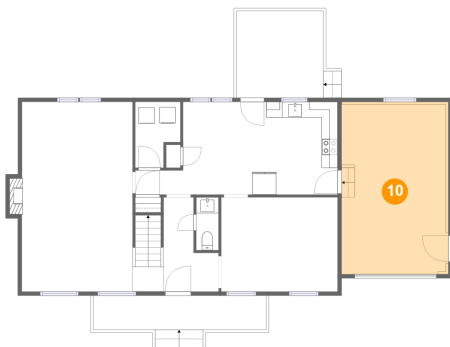

10 Floor 1 - Garage

Dimensions: 13'3" x 21'1"
Area: 286 sq. ft
Counted as Living Area: No

Heated: No
Finished: No
Enclosed: Yes
Contiguous: Yes
Permitted: Yes
Wet Space: No
Addition: No
Conversion: No