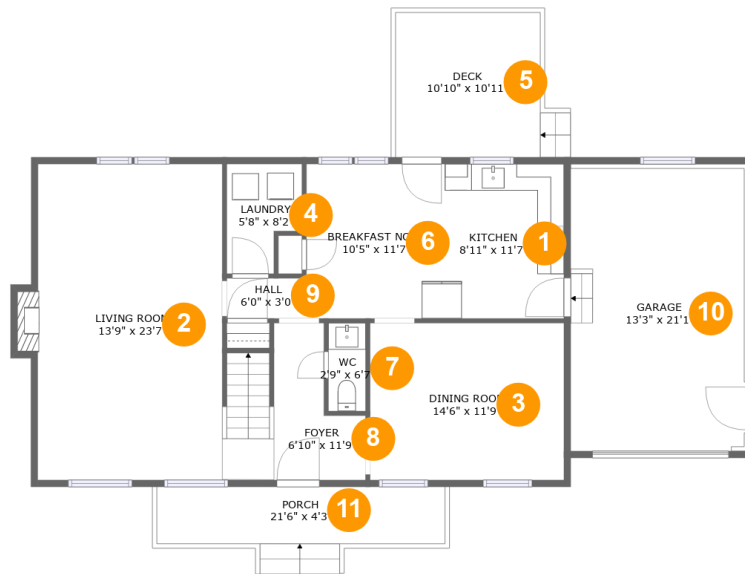

Room Dimensions

Floor 1

Total sqft: 1533

Living area: 987

#	Room name	Dimensions	Area (sqft)	Counted as Living Area
1	Kitchen	8'11" x 11'7"	103 sq. ft	Yes
2	Living Room	13'9" x 23'7"	367 sq. ft	Yes
3	Dining Room	14'6" x 11'9"	170 sq. ft	Yes
4	Laundry	5'8" x 8'2"	39 sq. ft	Yes
5	Deck	10'10" x 10'11"	118 sq. ft	No
6	Breakfast Nook	10'5" x 11'7"	120 sq. ft	Yes
7	Wc	2'9" x 6'7"	18 sq. ft	Yes
8	Foyer	6'10" x 11'9"	59 sq. ft	Yes
9	Hall	6'0" x 3'0"	18 sq. ft	Yes
10	Garage	13'3" x 21'1"	286 sq. ft	No
11	Porch	21'6" x 4'3"	106 sq. ft	No

7707 Rolling Hill Rd, Hopewell, VA, US

3 Floor 1 - Dining Room

Dimensions: 14'6" x 11'9"
Area: 170 sq. ft
Counted as Living Area:
Yes

Heated: Yes
Finished: Yes
Enclosed: Yes
Contiguous:
Yes
Permitted: Yes
Wet Space: No
Addition: No
Conversion: No

7707 Rolling Hill Rd, Hopewell, VA, US

15 Floor 2 - Bedroom

Dimensions: 11'11" x 9'1"
Area: 109 sq. ft
Counted as Living Area:
Yes

Heated: Yes
Finished: Yes
Enclosed: Yes
Contiguous:
Yes
Permitted: Yes
Wet Space: No
Addition: No
Conversion: No

7707 Rolling Hill Rd, Hopewell, VA, US

18 Floor 2 - Primary Bedroom

Dimensions: 14'10" x 15'5"
Area: 216 sq. ft
Counted as Living Area:
Yes

Heated: Yes
Finished: Yes
Enclosed: Yes
Contiguous:
Yes
Permitted: Yes
Wet Space: No
Addition: No
Conversion: No