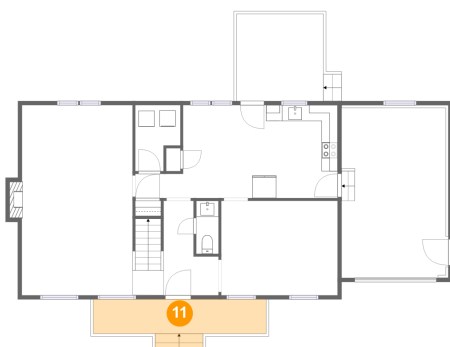

9 Floor 1 - Hall

Dimensions: 6'0" x 3'0"
Area: 18 sq. ft
Counted as Living Area:
Yes

Heated: Yes
Finished: Yes
Enclosed: Yes
Contiguous:
Yes
Permitted: Yes
Wet Space: No
Addition: No
Conversion: No

10 Floor 1 - Garage

Dimensions: 13'3" x 21'1"
Area: 286 sq. ft
Counted as Living Area: No

Heated: No
Finished: No
Enclosed: Yes
Contiguous: Yes
Permitted: Yes
Wet Space: No
Addition: No
Conversion: No

11 Floor 1 - Porch

Dimensions: 21'6" x 4'3"
Area: 106 sq. ft
Counted as Living Area: No