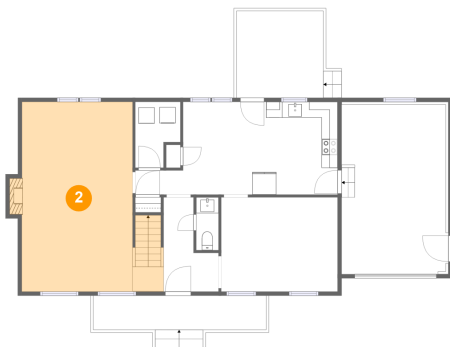

7707 Rolling Hill Rd, Hopewell, VA, US

1 Floor 1 - Kitchen

Dimensions: 8'11" x 11'7"
Area: 103 sq. ft
Counted as Living Area:
Yes

Heated: Yes
Finished: Yes
Enclosed: Yes
Contiguous:
Yes
Permitted: Yes
Wet Space: No
Addition: No
Conversion: No

2 Floor 1 - Living Room

Dimensions: 13'9" x 23'7"
Area: 367 sq. ft
Counted as Living Area:
Yes

Heated: Yes
Finished: Yes
Enclosed: Yes
Contiguous:
Yes
Permitted: Yes
Wet Space: No
Addition: No
Conversion: No

7707 Rolling Hill Rd, Hopewell, VA, US

3 Floor 1 - Dining Room

Dimensions: 14'6" x 11'9"
Area: 170 sq. ft
Counted as Living Area:
Yes

Heated: Yes
Finished: Yes
Enclosed: Yes
Contiguous:
Yes
Permitted: Yes
Wet Space: No
Addition: No
Conversion: No