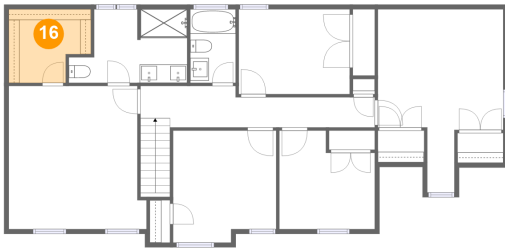

16 Floor 2 - W.i.c.

Dimensions: 8'10" x 7'11"
Area: 62 sq. ft
Counted as Living Area:
Yes

Heated: Yes
Finished: Yes
Enclosed: Yes
Contiguous:
Yes
Permitted: Yes
Wet Space: No
Addition: No
Conversion: No