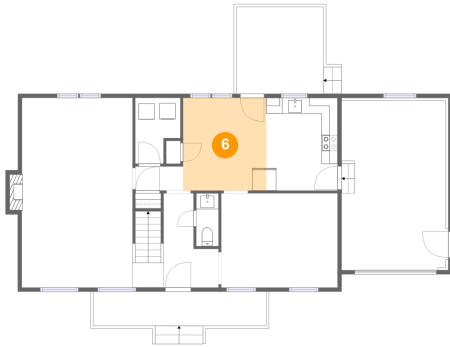

7707 Rolling Hill Rd, Hopewell, VA, US

6 Floor 1 - Breakfast Nook

Dimensions: 10'5" x 11'7"
Area: 120 sq. ft
Counted as Living Area:
Yes

Heated: Yes
Finished: Yes
Enclosed: Yes
Contiguous:
Yes
Permitted: Yes
Wet Space: No
Addition: No
Conversion: No