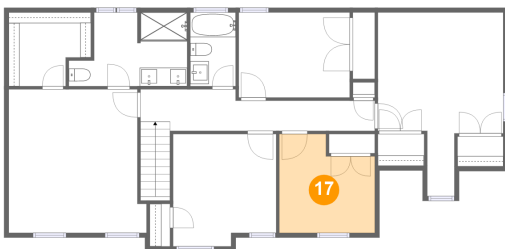

17 Floor 2 - Bedroom

Dimensions: 10'3" x 10'7"
Area: 96 sq. ft
Counted as Living Area:
Yes

Heated: Yes
Finished: Yes
Enclosed: Yes
Contiguous:
Yes
Permitted: Yes
Wet Space: No
Addition: No
Conversion: No