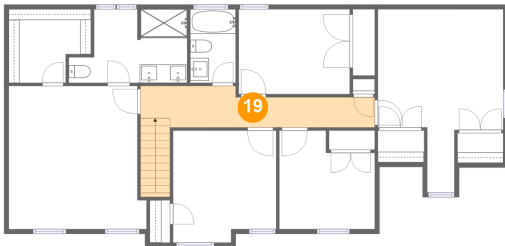

19 Floor 2 - Hall

Dimensions: 25'2" x 4'5"
Area: 118 sq. ft
Counted as Living Area:
Yes

Heated: Yes
Finished: Yes
Enclosed: Yes
Contiguous:
Yes
Permitted: Yes
Wet Space: No
Addition: No
Conversion: No