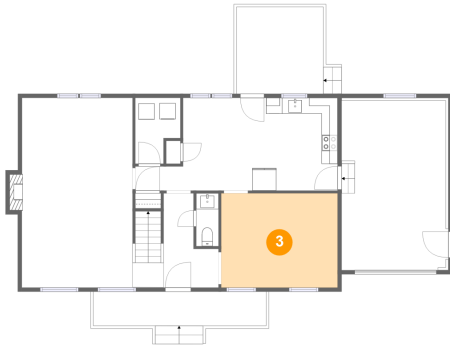

2 Floor 1 - Living Room

Dimensions: 13'9" x 23'7"
Area: 367 sq. ft
Counted as Living Area:
Yes

Heated: Yes
Finished: Yes
Enclosed: Yes
Contiguous:
Yes
Permitted: Yes
Wet Space: No
Addition: No
Conversion: No

7707 Rolling Hill Rd, Hopewell, VA, US

3 Floor 1 - Dining Room

Dimensions: 14'6" x 11'9"
Area: 170 sq. ft
Counted as Living Area:
Yes

Heated: Yes
Finished: Yes
Enclosed: Yes
Contiguous:
Yes
Permitted: Yes
Wet Space: No
Addition: No
Conversion: No

4 Floor 1 - Laundry

Dimensions: 5'8" x 8'2"
Area: 39 sq. ft
Counted as Living Area:
Yes

Heated: Yes
Finished: Yes
Enclosed: Yes
Contiguous:
Yes
Permitted: Yes
Wet Space: No
Addition: No
Conversion: No

5 Floor 1 - Deck