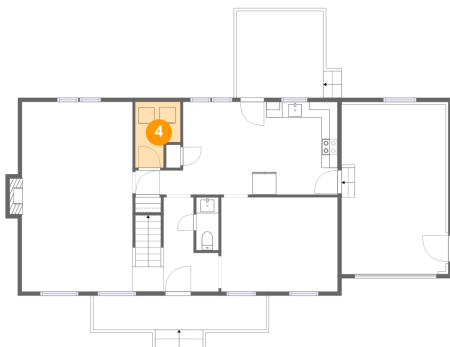

7707 Rolling Hill Rd, Hopewell, VA, US

3 Floor 1 - Dining Room

Dimensions: 14'6" x 11'9"
Area: 170 sq. ft
Counted as Living Area:
Yes

Heated: Yes
Finished: Yes
Enclosed: Yes
Contiguous:
Yes
Permitted: Yes
Wet Space: No
Addition: No
Conversion: No

4 Floor 1 - Laundry

Dimensions: 5'8" x 8'2"
Area: 39 sq. ft
Counted as Living Area:
Yes

Heated: Yes
Finished: Yes
Enclosed: Yes
Contiguous:
Yes
Permitted: Yes
Wet Space: No
Addition: No
Conversion: No

5 Floor 1 - Deck