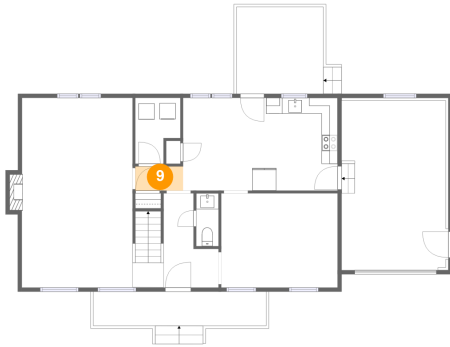

7707 Rolling Hill Rd, Hopewell, VA, US

9 Floor 1 - Hall

Dimensions: 6'0" x 3'0"
Area: 18 sq. ft
Counted as Living Area:
Yes

Heated: Yes
Finished: Yes
Enclosed: Yes
Contiguous:
Yes
Permitted: Yes
Wet Space: No
Addition: No
Conversion: No