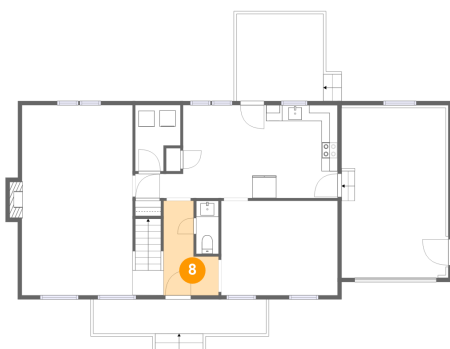

6 Floor 1 - Breakfast Nook

Dimensions: 10'5" x 11'7"
Area: 120 sq. ft
Counted as Living Area:
Yes

Heated: Yes
Finished: Yes
Enclosed: Yes
Contiguous:
Yes
Permitted: Yes
Wet Space: No
Addition: No
Conversion: No

7 Floor 1 - Wc

Dimensions: 2'9" x 6'7"
Area: 18 sq. ft
Counted as Living Area:
Yes

Heated: Yes
Finished: Yes
Enclosed: Yes
Contiguous:
Yes
Permitted: Yes
Wet Space: Yes
Addition: No
Conversion: No

8 Floor 1 - Foyer