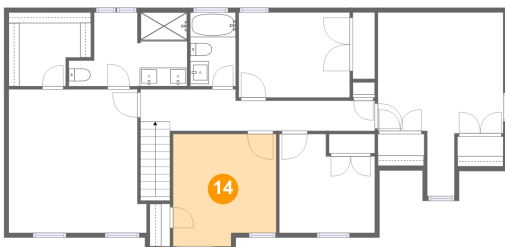

14 Floor 2 - Bedroom

Dimensions: 11'1" x 12'0"
Area: 126 sq. ft
Counted as Living Area:
Yes

Heated: Yes
Finished: Yes
Enclosed: Yes
Contiguous:
Yes
Permitted: Yes
Wet Space: No
Addition: No
Conversion: No