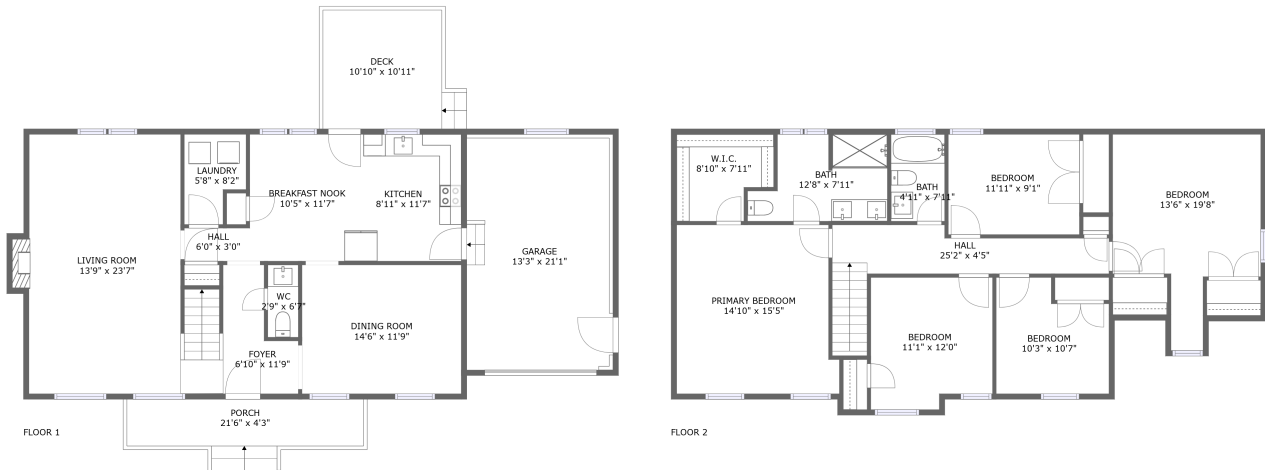

7707 Rolling Hill Rd, Hopewell, VA, US

Property Summary

 **1** garages  **5** bedrooms  **2** bathrooms  **1** half baths

 **2** floors  **2,198** Gross Living Area sqft  **2,795** total sqft

7707 Rolling Hill Rd, Hopewell, VA, US

Room Dimensions

Floor 1

Total sqft: 1533

Living area: 987

#	Room name	Dimensions	Area (sqft)	Counted as Living Area
1	Kitchen	8'11" x 11'7"	103 sq. ft	Yes
2	Living Room	13'9" x 23'7"	367 sq. ft	Yes
3	Dining Room	14'6" x 11'9"	170 sq. ft	Yes
4	Laundry	5'8" x 8'2"	39 sq. ft	Yes
5	Deck	10'10" x 10'11"	118 sq. ft	No
6	Breakfast Nook	10'5" x 11'7"	120 sq. ft	Yes
7	Wc	2'9" x 6'7"	18 sq. ft	Yes
8	Foyer	6'10" x 11'9"	59 sq. ft	Yes
9	Hall	6'0" x 3'0"	18 sq. ft	Yes
10	Garage	13'3" x 21'1"	286 sq. ft	No
11	Porch	21'6" x 4'3"	106 sq. ft	No

7707 Rolling Hill Rd, Hopewell, VA, US

1 Floor 1 - Kitchen

Dimensions: 8'11" x 11'7"
Area: 103 sq. ft
Counted as Living Area:
Yes

Heated: Yes
Finished: Yes
Enclosed: Yes
Contiguous:
Yes
Permitted: Yes
Wet Space: No
Addition: No
Conversion: No

7707 Rolling Hill Rd, Hopewell, VA, US

3 Floor 1 - Dining Room

Dimensions: 14'6" x 11'9"
Area: 170 sq. ft
Counted as Living Area:
Yes

Heated: Yes
Finished: Yes
Enclosed: Yes
Contiguous:
Yes
Permitted: Yes
Wet Space: No
Addition: No
Conversion: No