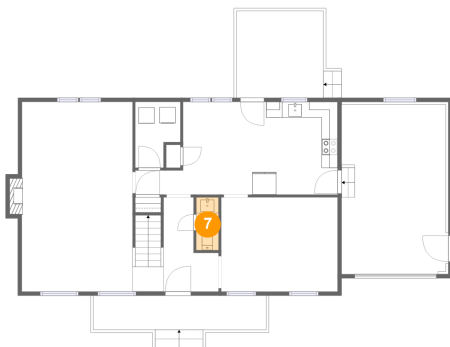

7 Floor 1 - Wc

Dimensions: 2'9" x 6'7"
Area: 18 sq. ft
Counted as Living Area:
Yes

Heated: Yes
Finished: Yes
Enclosed: Yes
Contiguous:
Yes
Permitted: Yes
Wet Space: Yes
Addition: No
Conversion: No