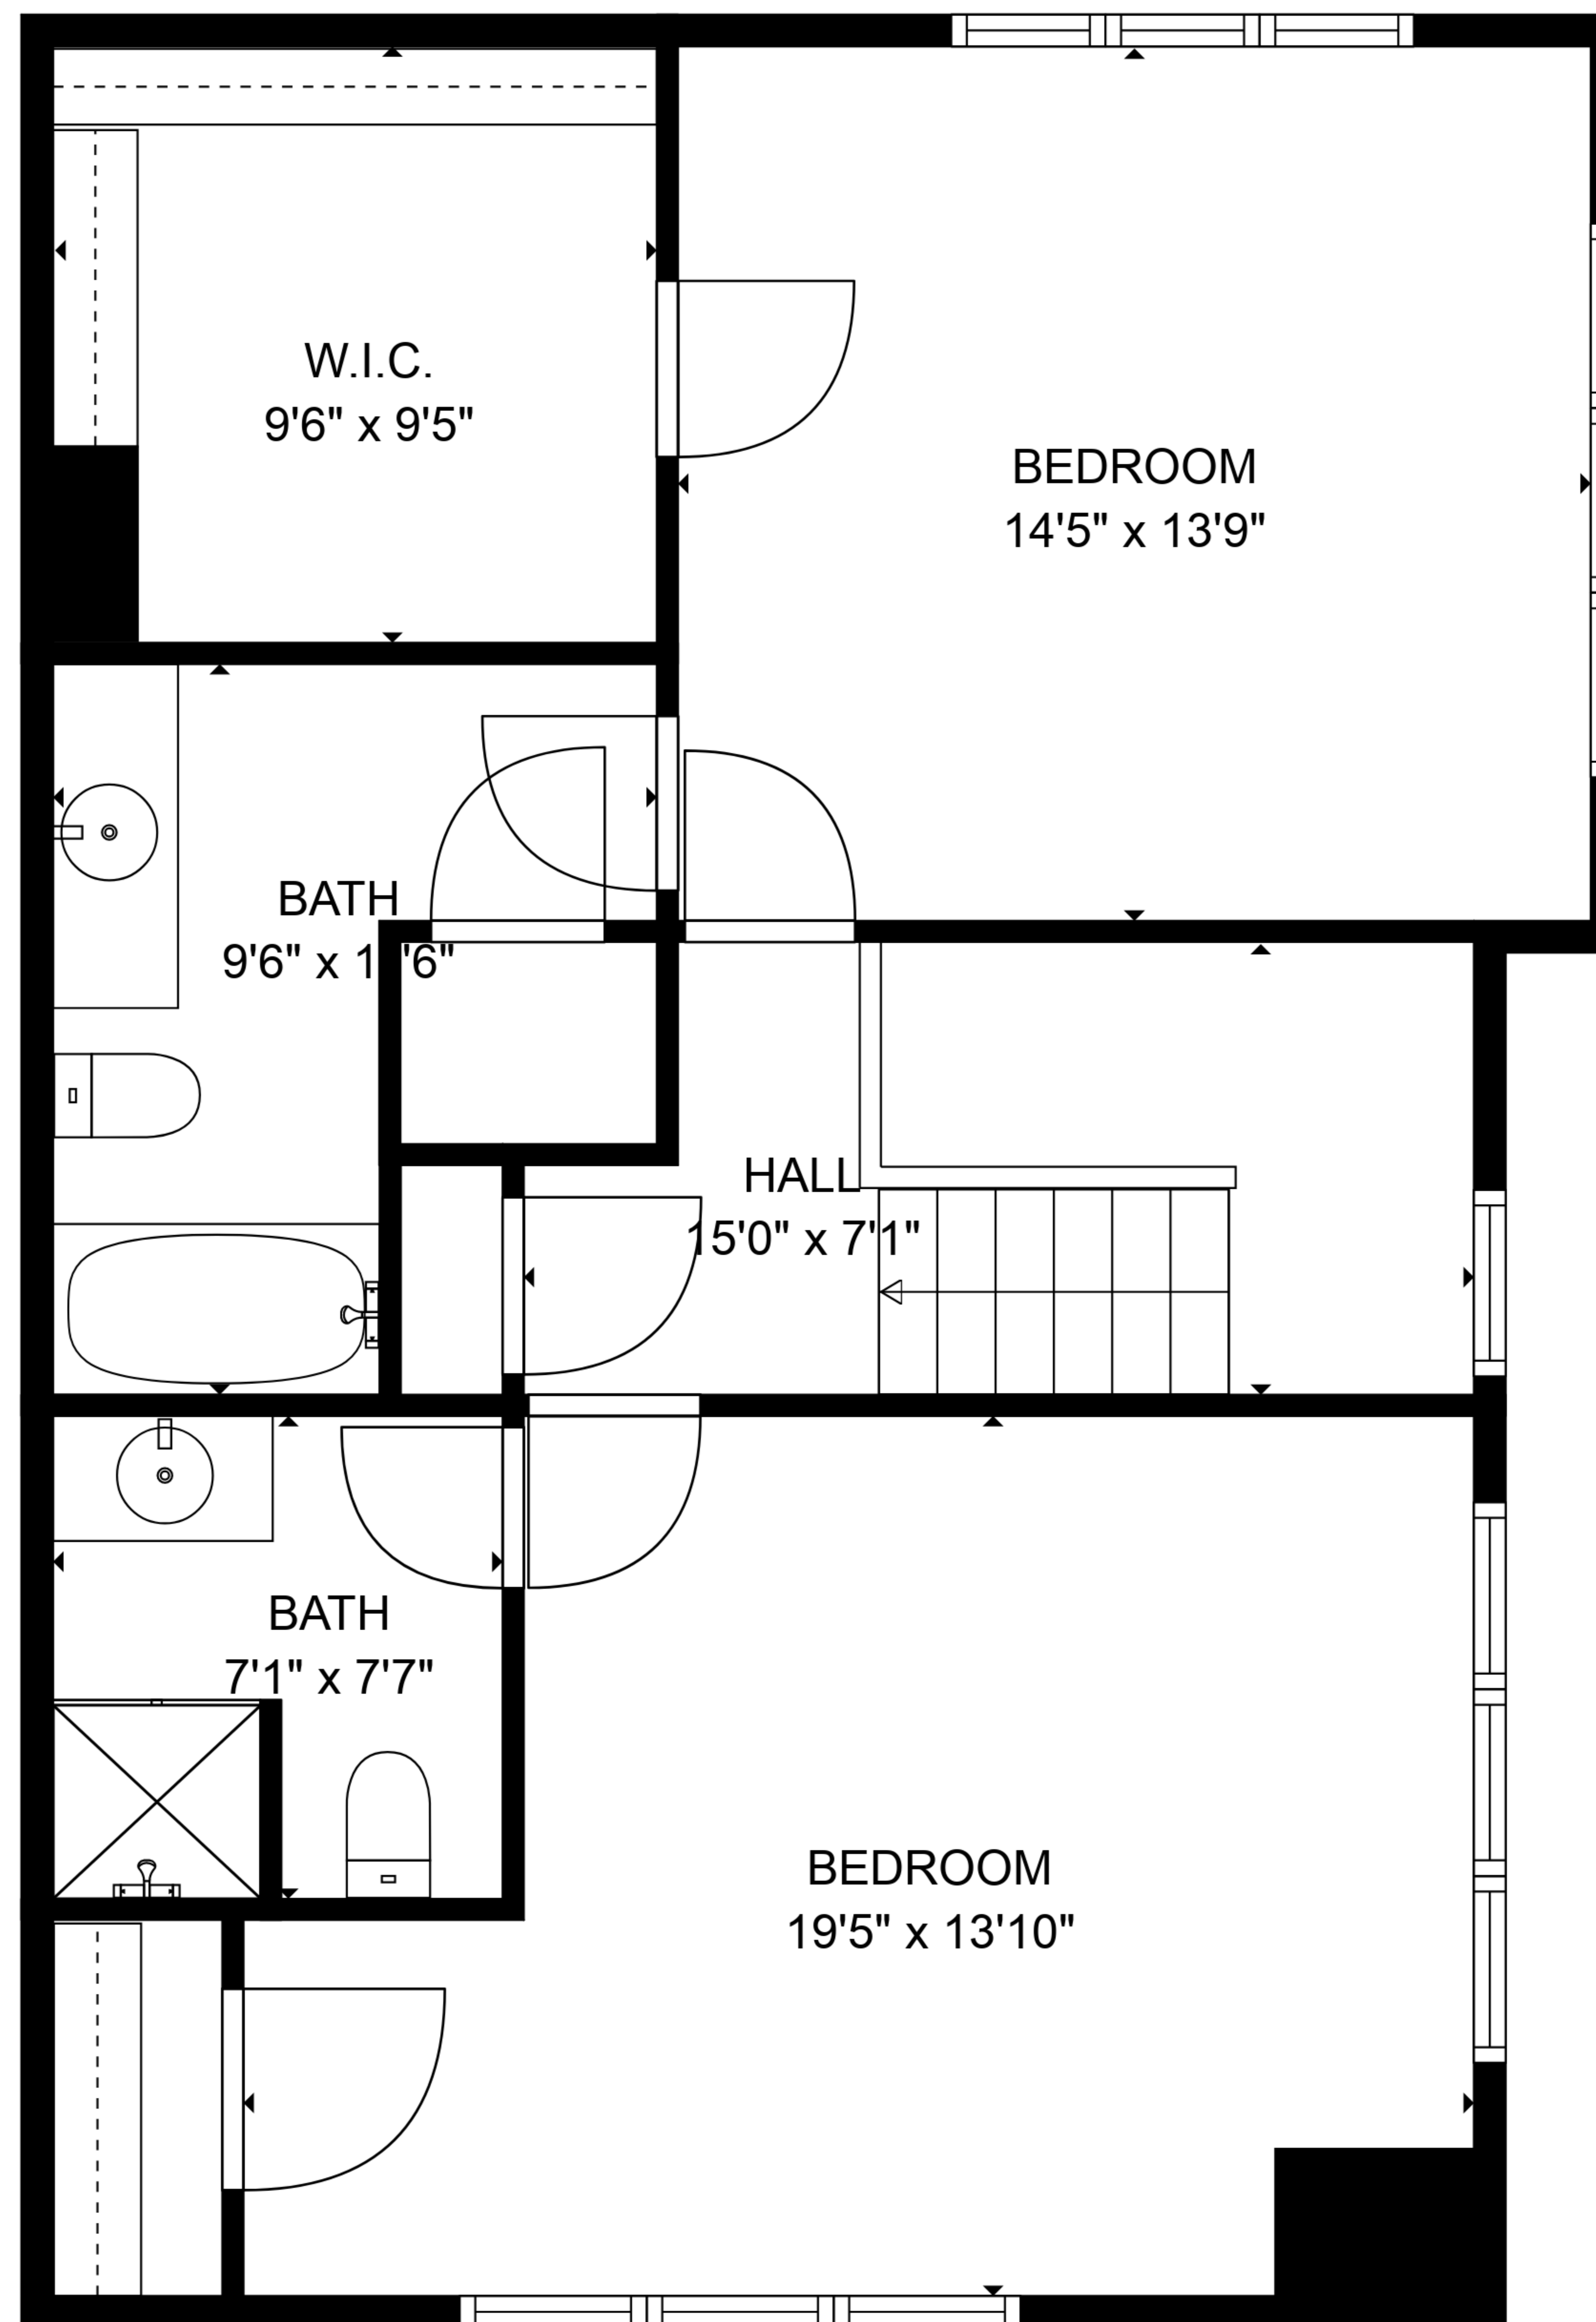

**TOTAL: 2482 sq. ft**

FLOOR 1: 1662 sq. ft, FLOOR 2: 820 sq. ft

EXCLUDED AREAS: GARAGE: 486 sq. ft

**TOTAL: 2482 sq. ft**

FLOOR 1: 1662 sq. ft, FLOOR 2: 820 sq. ft

EXCLUDED AREAS: GARAGE: 486 sq. ft

Floor Plans are provided by HouseSnappers.com. Measurements are deemed highly reliable but not guaranteed.

FLOOR 1

FLOOR 2

**TOTAL: 2482 sq. ft**

FLOOR 1: 1662 sq. ft, FLOOR 2: 820 sq. ft

EXCLUDED AREAS: GARAGE: 486 sq. ft