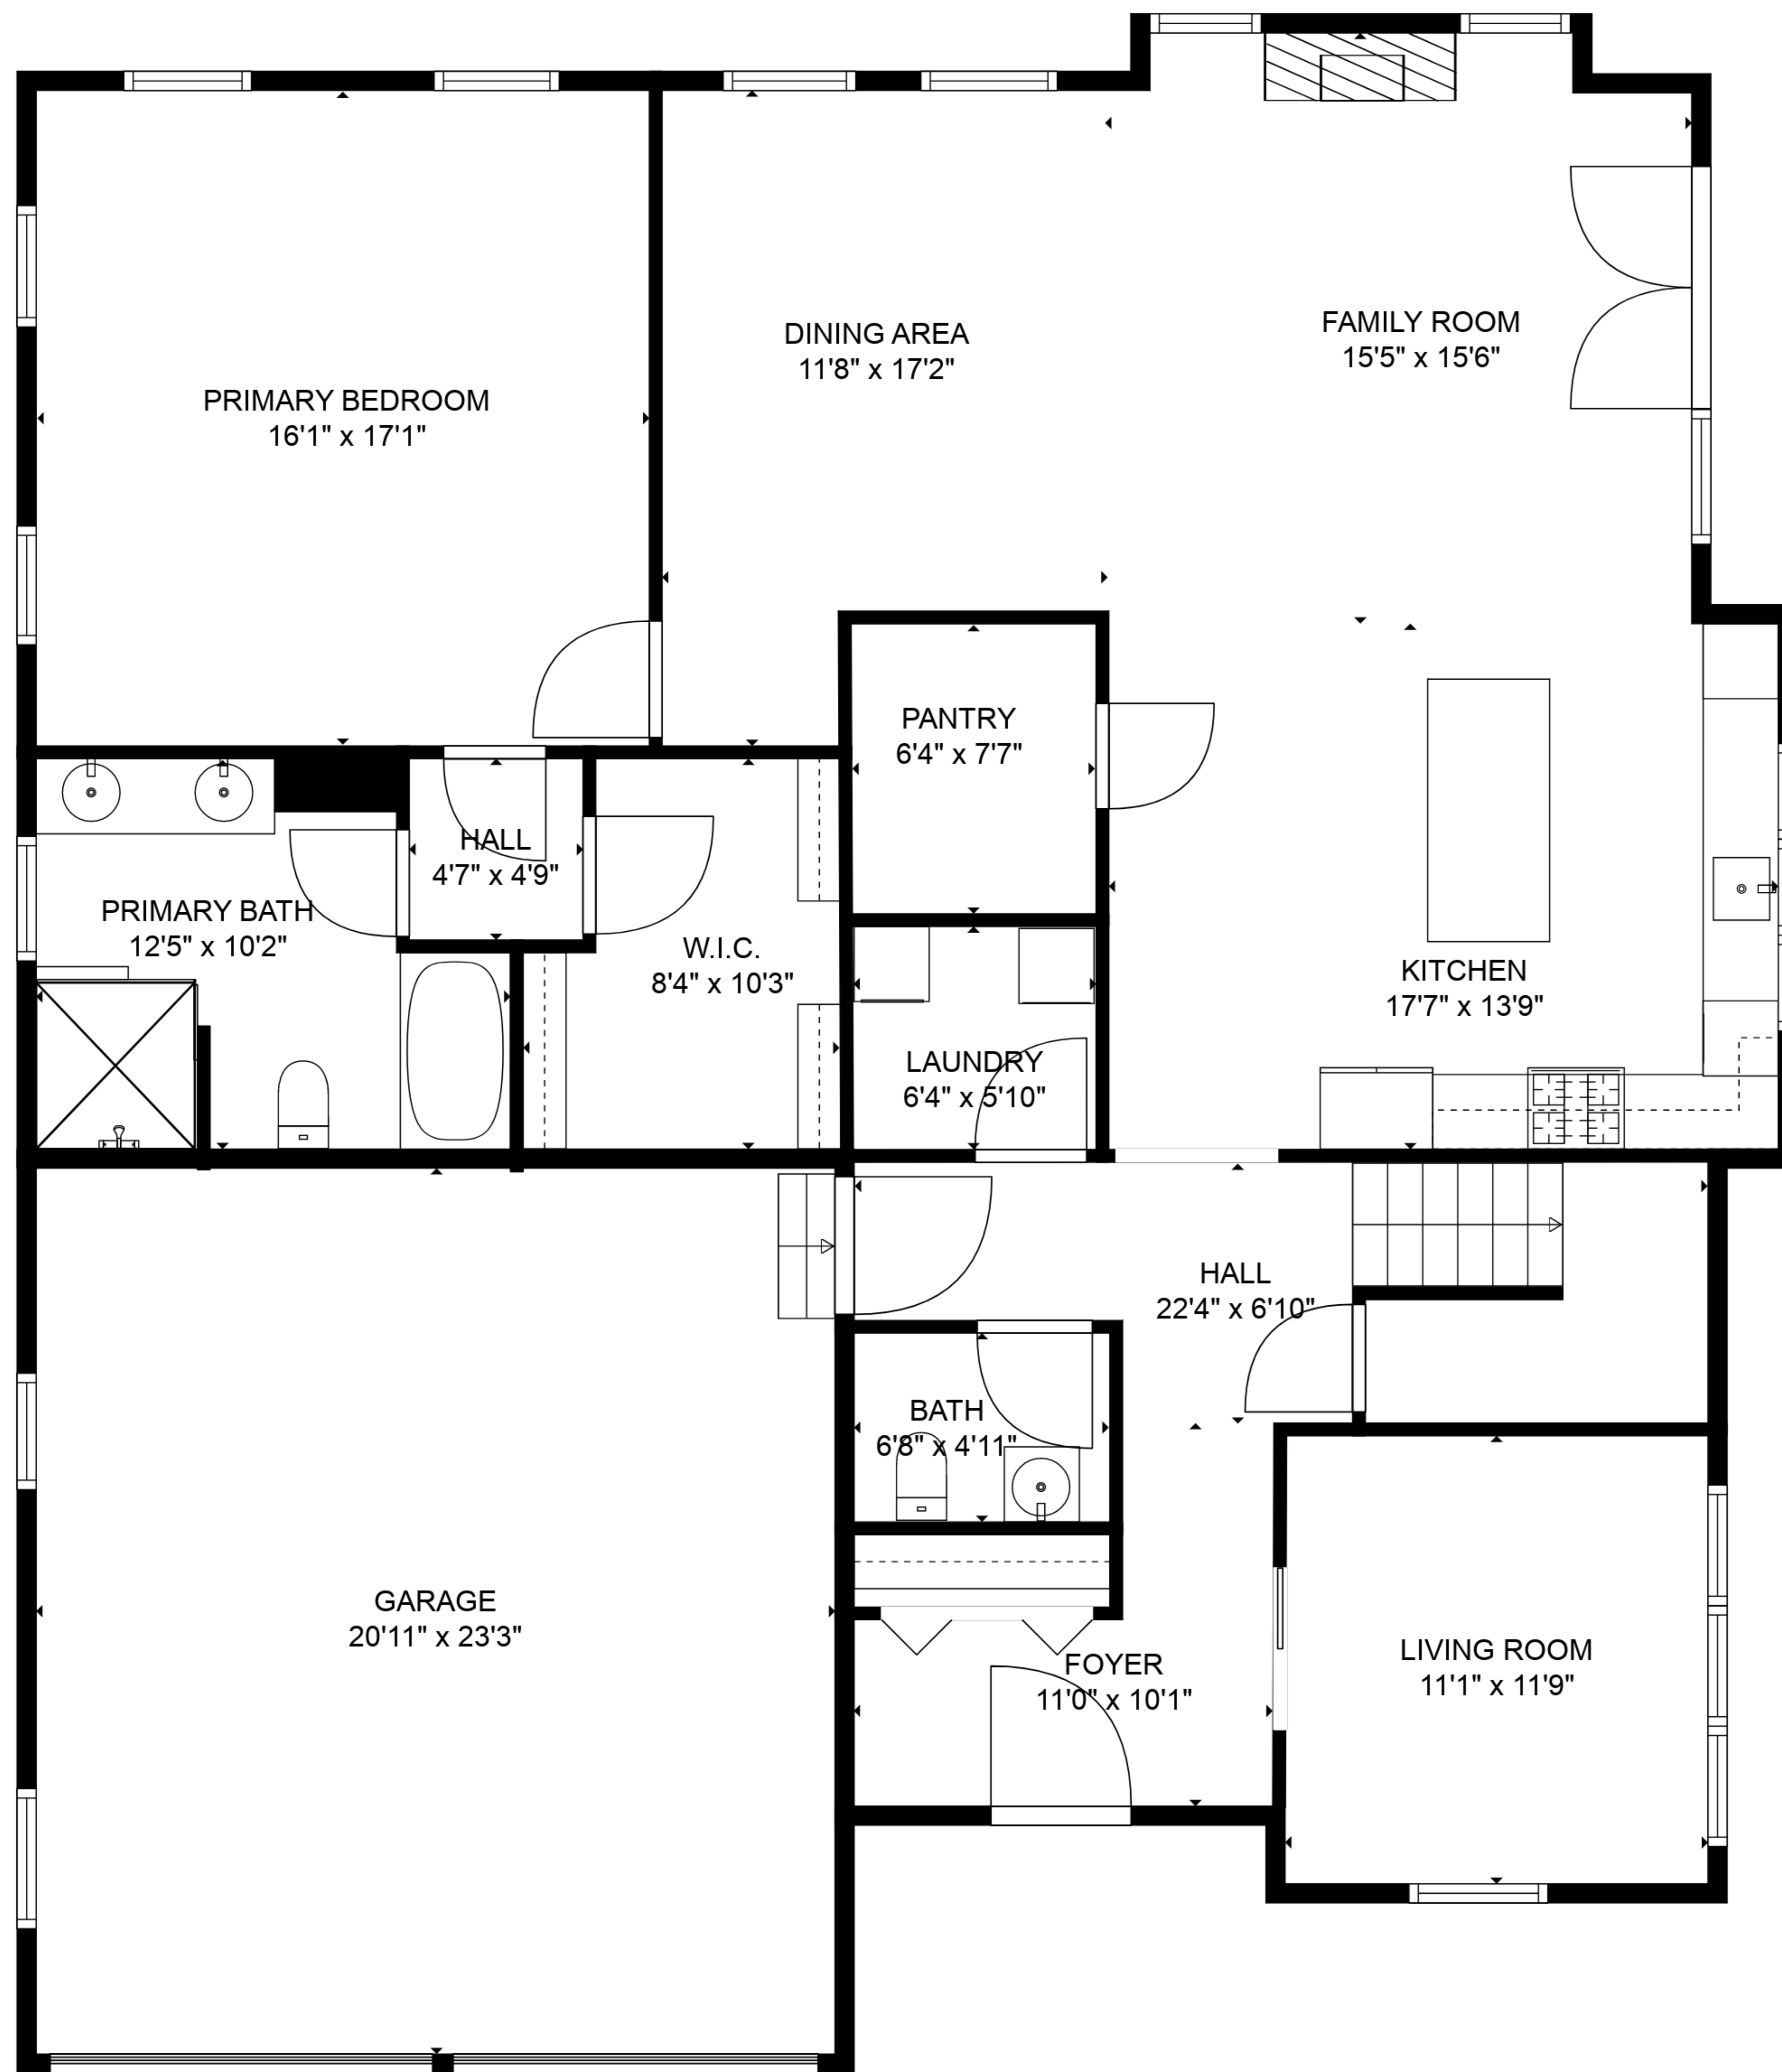

**TOTAL: 2482 sq. ft**

FLOOR 1: 1662 sq. ft, FLOOR 2: 820 sq. ft

EXCLUDED AREAS: GARAGE: 486 sq. ft

**TOTAL: 2482 sq. ft**

FLOOR 1: 1662 sq. ft, FLOOR 2: 820 sq. ft

EXCLUDED AREAS: GARAGE: 486 sq. ft

Floor Plans are provided by HouseSnappers.com. Measurements are deemed highly reliable but not guaranteed.

FLOOR 1

FLOOR 2

**TOTAL: 2482 sq. ft**

FLOOR 1: 1662 sq. ft, FLOOR 2: 820 sq. ft

EXCLUDED AREAS: GARAGE: 486 sq. ft