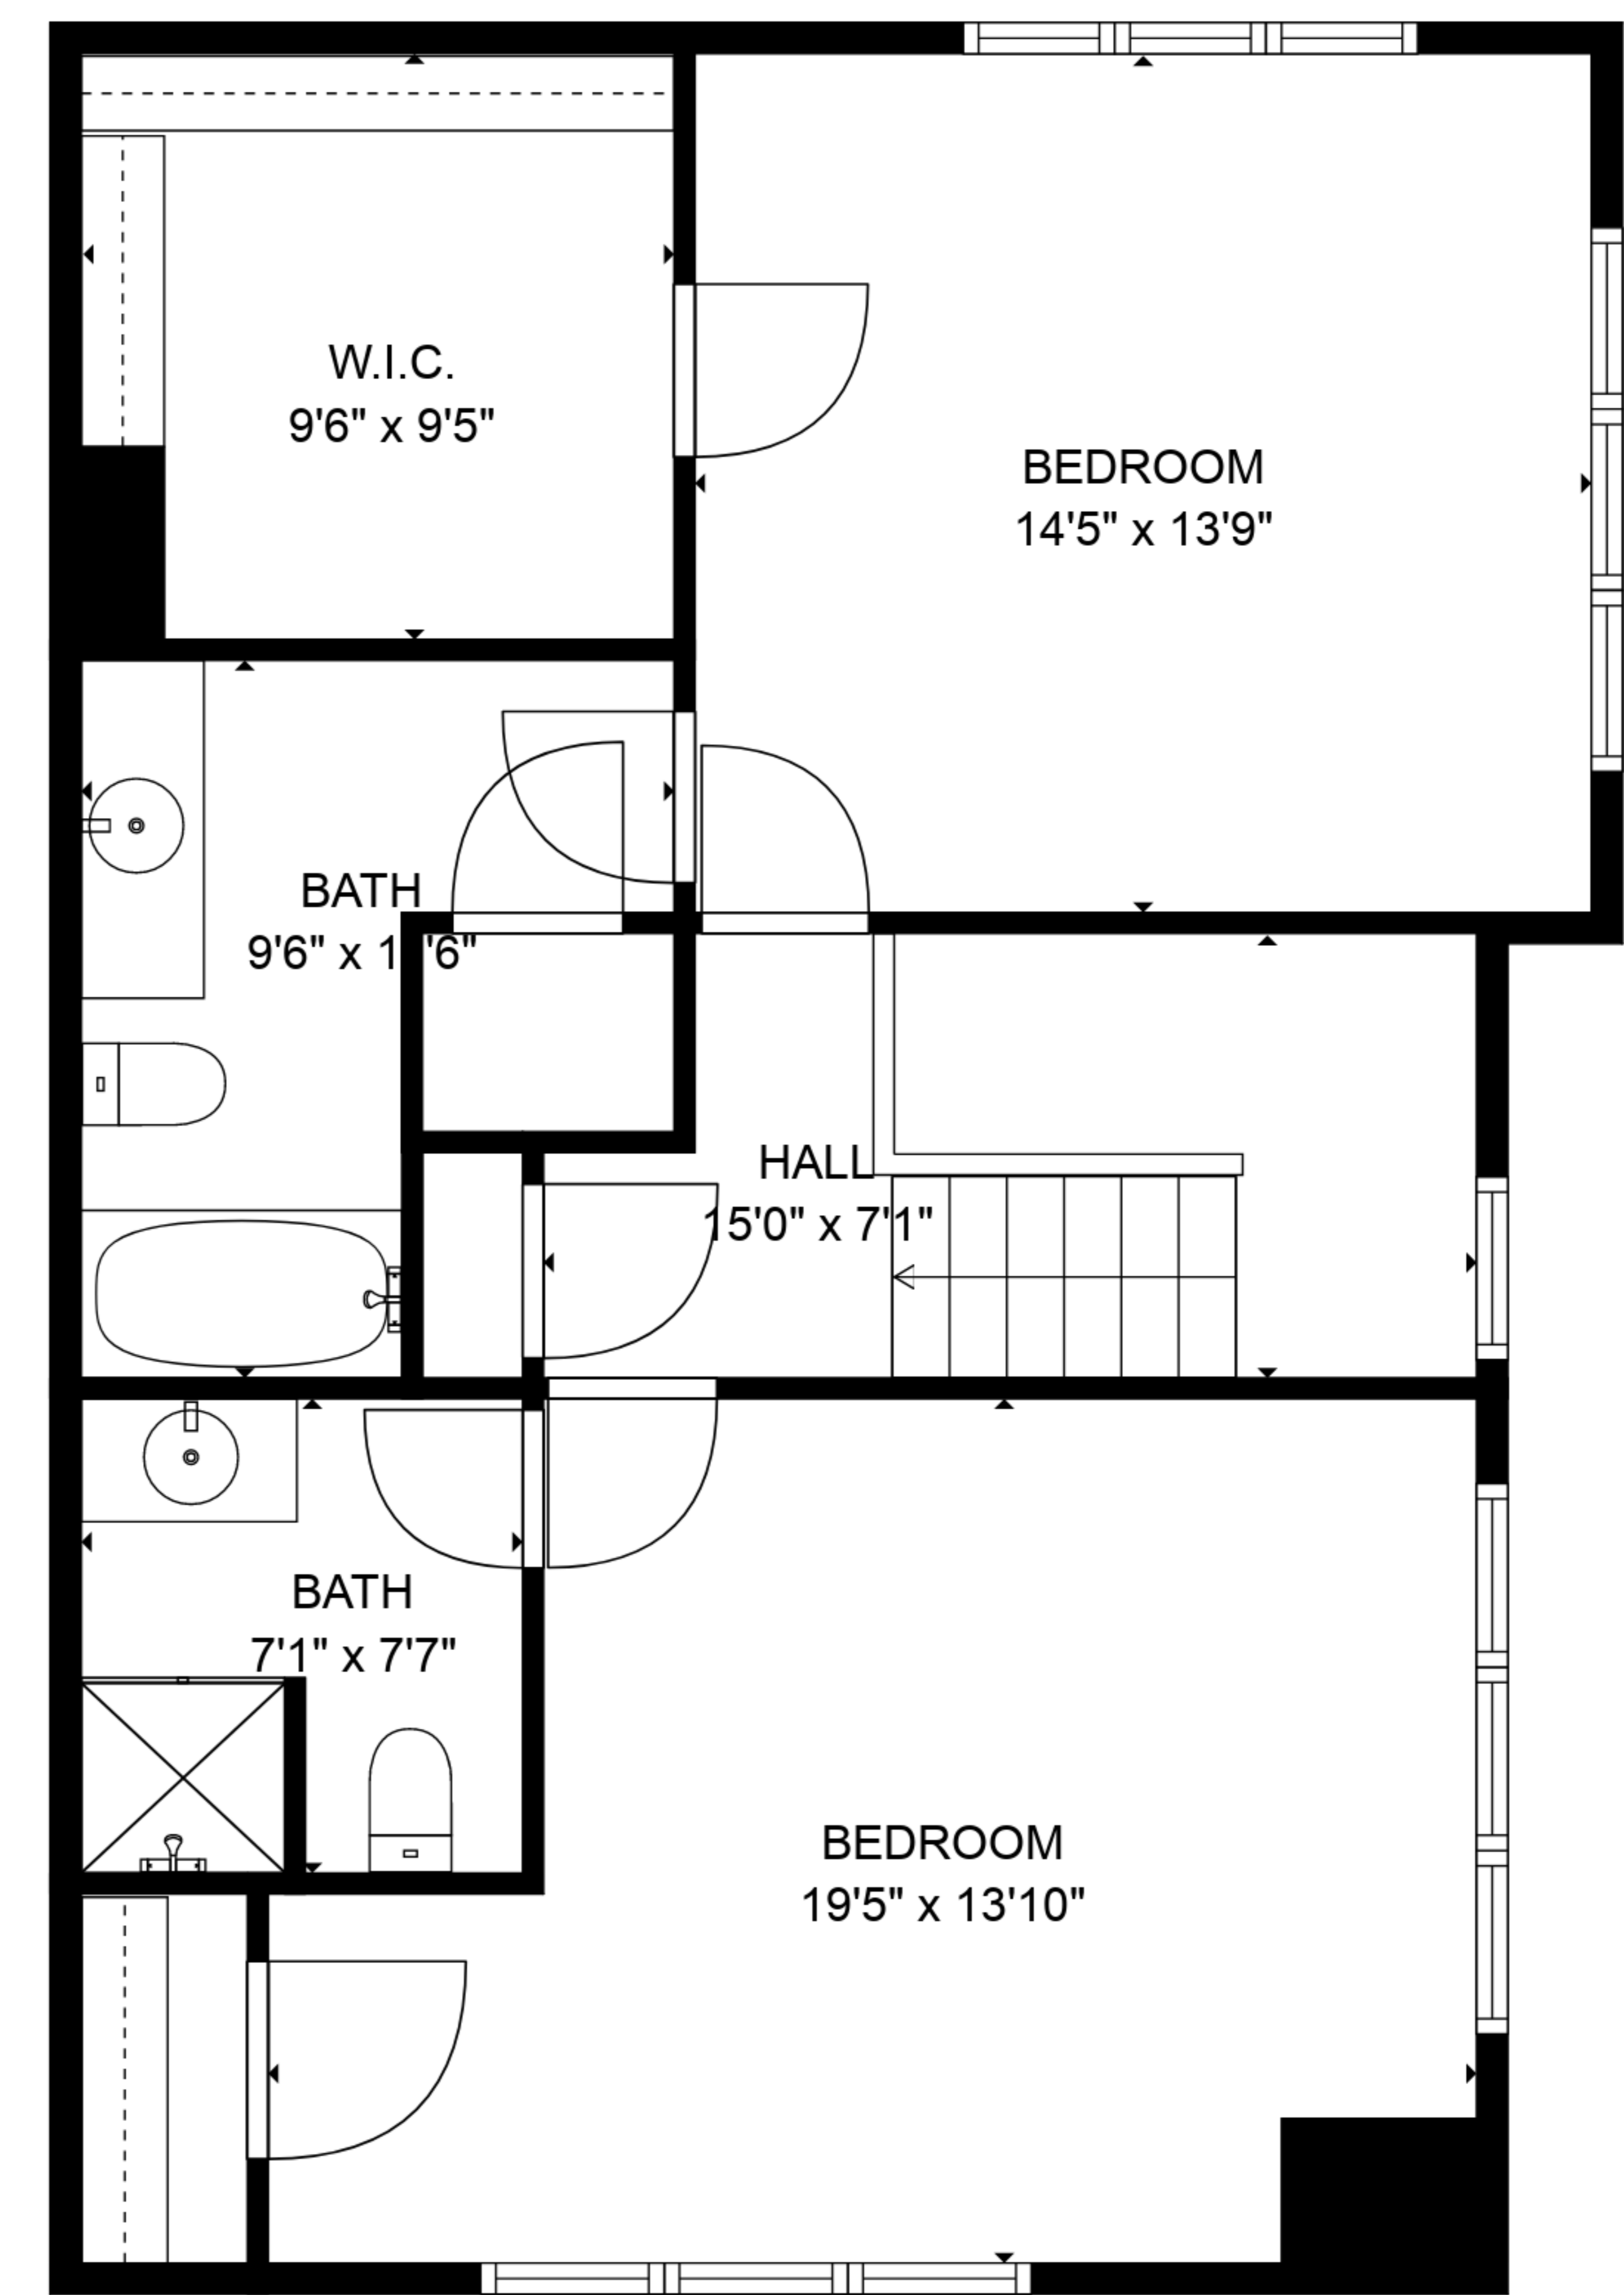

**TOTAL: 2482 sq. ft**

FLOOR 1: 1662 sq. ft, FLOOR 2: 820 sq. ft

EXCLUDED AREAS: GARAGE: 486 sq. ft

**TOTAL: 2482 sq. ft**

FLOOR 1: 1662 sq. ft, FLOOR 2: 820 sq. ft

EXCLUDED AREAS: GARAGE: 486 sq. ft

Floor Plans are provided by HouseSnappers.com. Measurements are deemed highly reliable but not guaranteed.

FLOOR 1

FLOOR 2

**TOTAL: 2482 sq. ft**

FLOOR 1: 1662 sq. ft, FLOOR 2: 820 sq. ft

EXCLUDED AREAS: GARAGE: 486 sq. ft