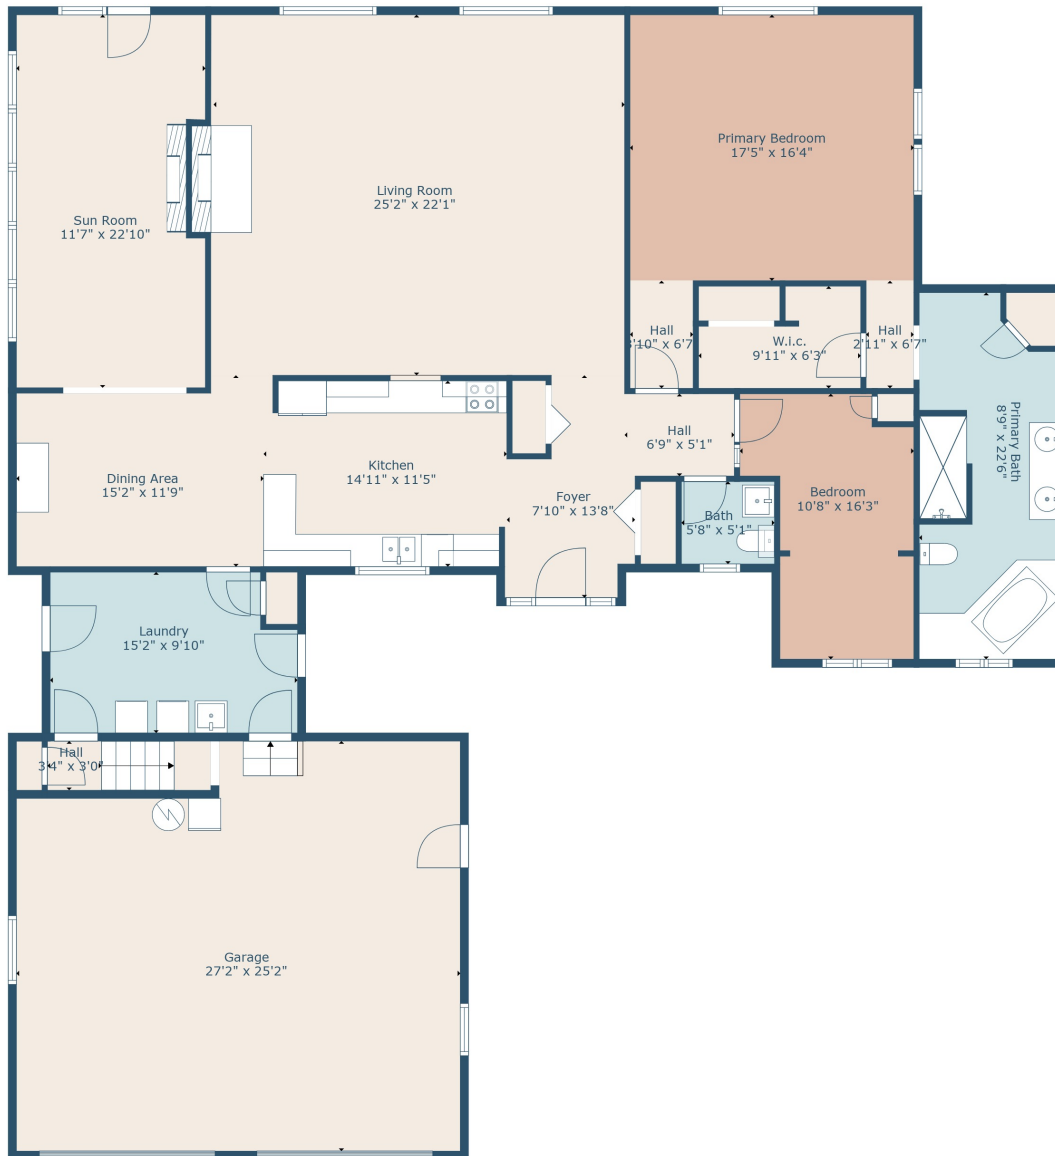

Floor 1

Floor 2

**TOTAL: 2905 sq. ft**  
 FLOOR 1: 2317 sq. ft, FLOOR 2: 588 sq. ft  
 EXCLUDED AREAS: GARAGE: 640 sq. ft, LOW CEILING: 174 sq. ft

Measurements Are Calculated By Cubicasa Technology. Deemed Highly Reliable But Not Guaranteed.

**TOTAL: 2905 sq. ft**  
 FLOOR 1: 2317 sq. ft, FLOOR 2: 588 sq. ft  
 EXCLUDED AREAS: GARAGE: 640 sq. ft, LOW CEILING: 174 sq. ft

Measurements Are Calculated By Cubicasa Technology. Deemed Highly Reliable But Not Guaranteed.