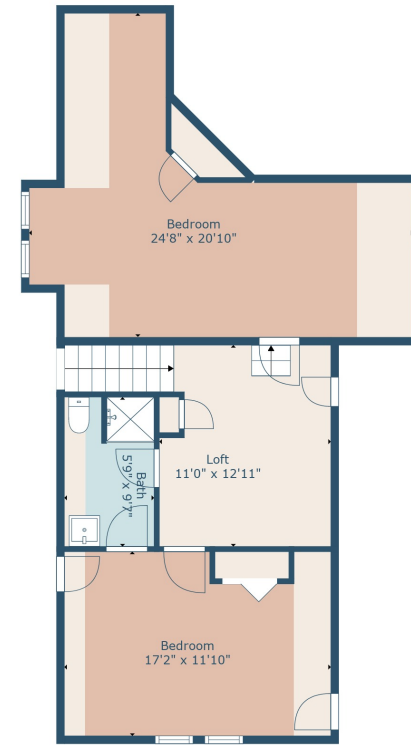

Floor 1

Floor 2

**TOTAL: 2905 sq. ft**  
 FLOOR 1: 2317 sq. ft, FLOOR 2: 588 sq. ft  
 EXCLUDED AREAS: GARAGE: 640 sq. ft, LOW CEILING: 174 sq. ft

Measurements Are Calculated By Cubicasa Technology. Deemed Highly Reliable But Not Guaranteed.

**TOTAL: 2905 sq. ft**  
 FLOOR 1: 2317 sq. ft, FLOOR 2: 588 sq. ft  
 EXCLUDED AREAS: GARAGE: 640 sq. ft, LOW CEILING: 174 sq. ft

Measurements Are Calculated By Cubicasa Technology. Deemed Highly Reliable But Not Guaranteed.