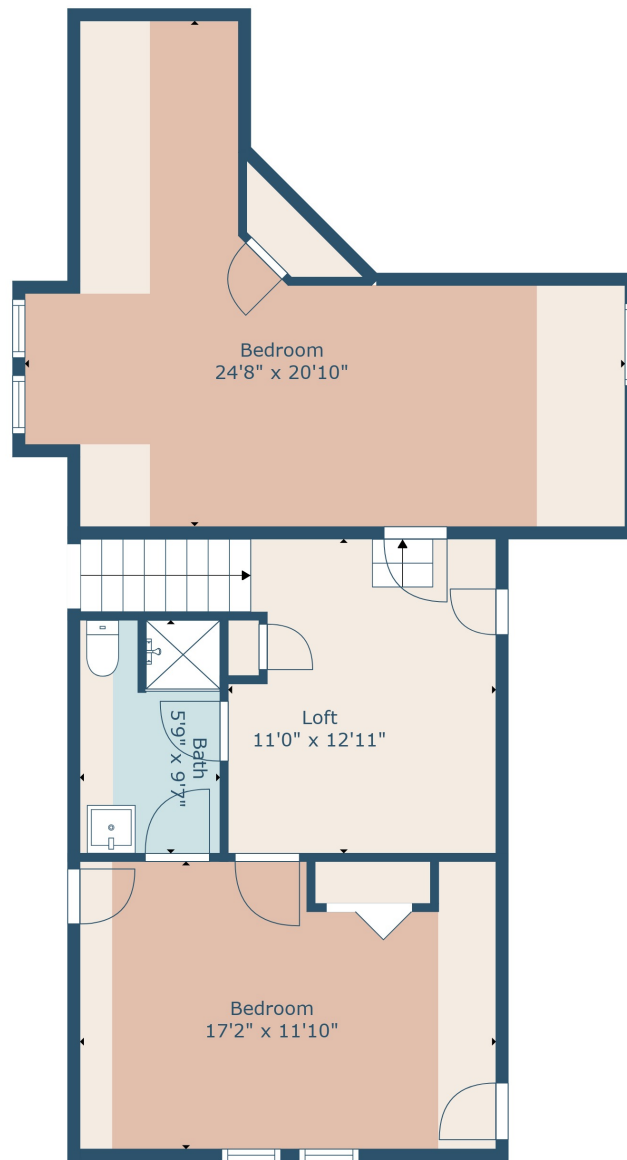

Floor 1

Floor 2

**TOTAL: 2905 sq. ft**  
 FLOOR 1: 2317 sq. ft, FLOOR 2: 588 sq. ft  
 EXCLUDED AREAS: GARAGE: 640 sq. ft, LOW CEILING: 174 sq. ft

Measurements Are Calculated By Cubicasa Technology. Deemed Highly Reliable But Not Guaranteed.

**TOTAL: 2905 sq. ft**  
 FLOOR 1: 2317 sq. ft, FLOOR 2: 588 sq. ft  
 EXCLUDED AREAS: GARAGE: 640 sq. ft, LOW CEILING: 174 sq. ft

Measurements Are Calculated By Cubicasa Technology. Deemed Highly Reliable But Not Guaranteed.