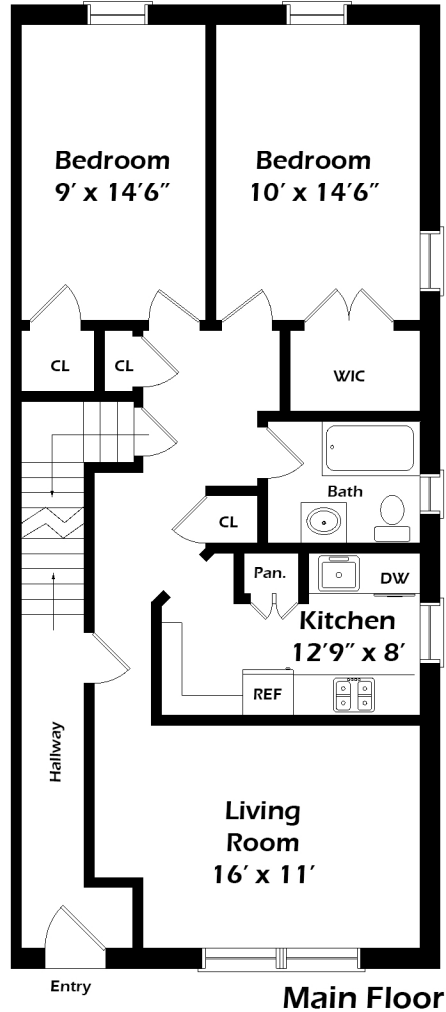

85-07 67th Drive Rego Park NY

PREPARED BY „REAL ESTATE PHOTOS & FLOOR PLANS“ TEL 212.731.2301

This floor plan illustration is an approximation of existing structures and features and is provided for convenience only with the permission of the seller. All measurements are approximate and not guaranteed to be exact or to scale. Buyer should confirm measurements using their own sources.