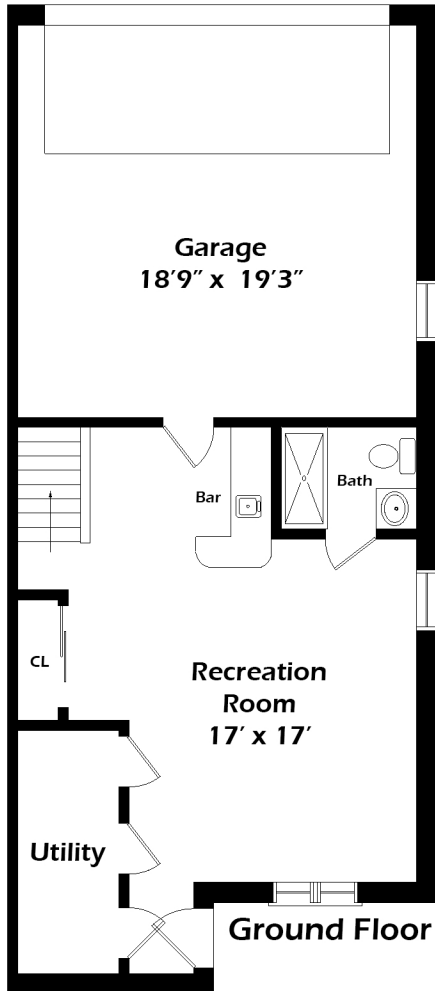

85-07 67th Drive Rego Park NY

PREPARED BY „REAL ESTATE PHOTOS & FLOOR PLANS“ TEL 212.731.2301

This floor plan illustration is an approximation of existing structures and features and is provided for convenience only with the permission of the seller. All measurements are approximate and not guaranteed to be exact or to scale. Buyer should confirm measurements using their own sources.