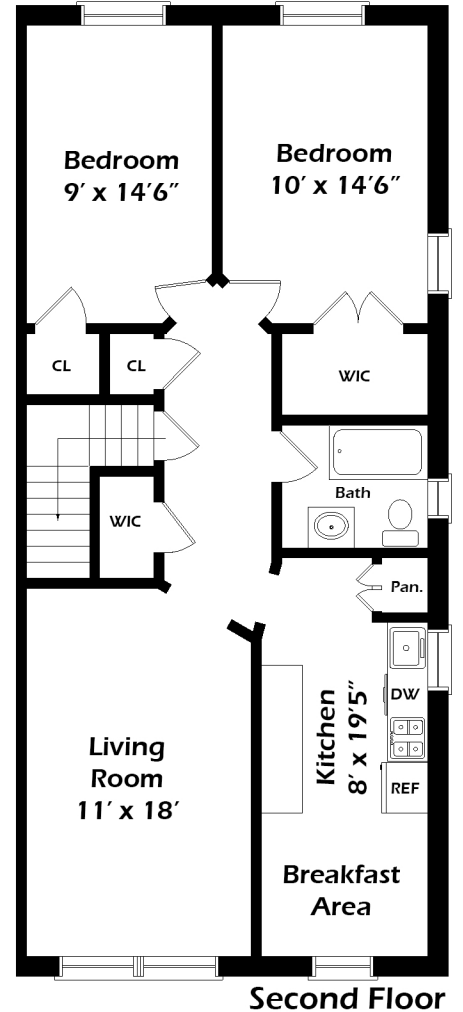

85-07 67th Drive Rego Park NY

PREPARED BY „REAL ESTATE PHOTOS & FLOOR PLANS“ TEL 212.731.2301

This floor plan illustration is an approximation of existing structures and features and is provided for convenience only with the permission of the seller. All measurements are approximate and not guaranteed to be exact or to scale. Buyer should confirm measurements using their own sources.